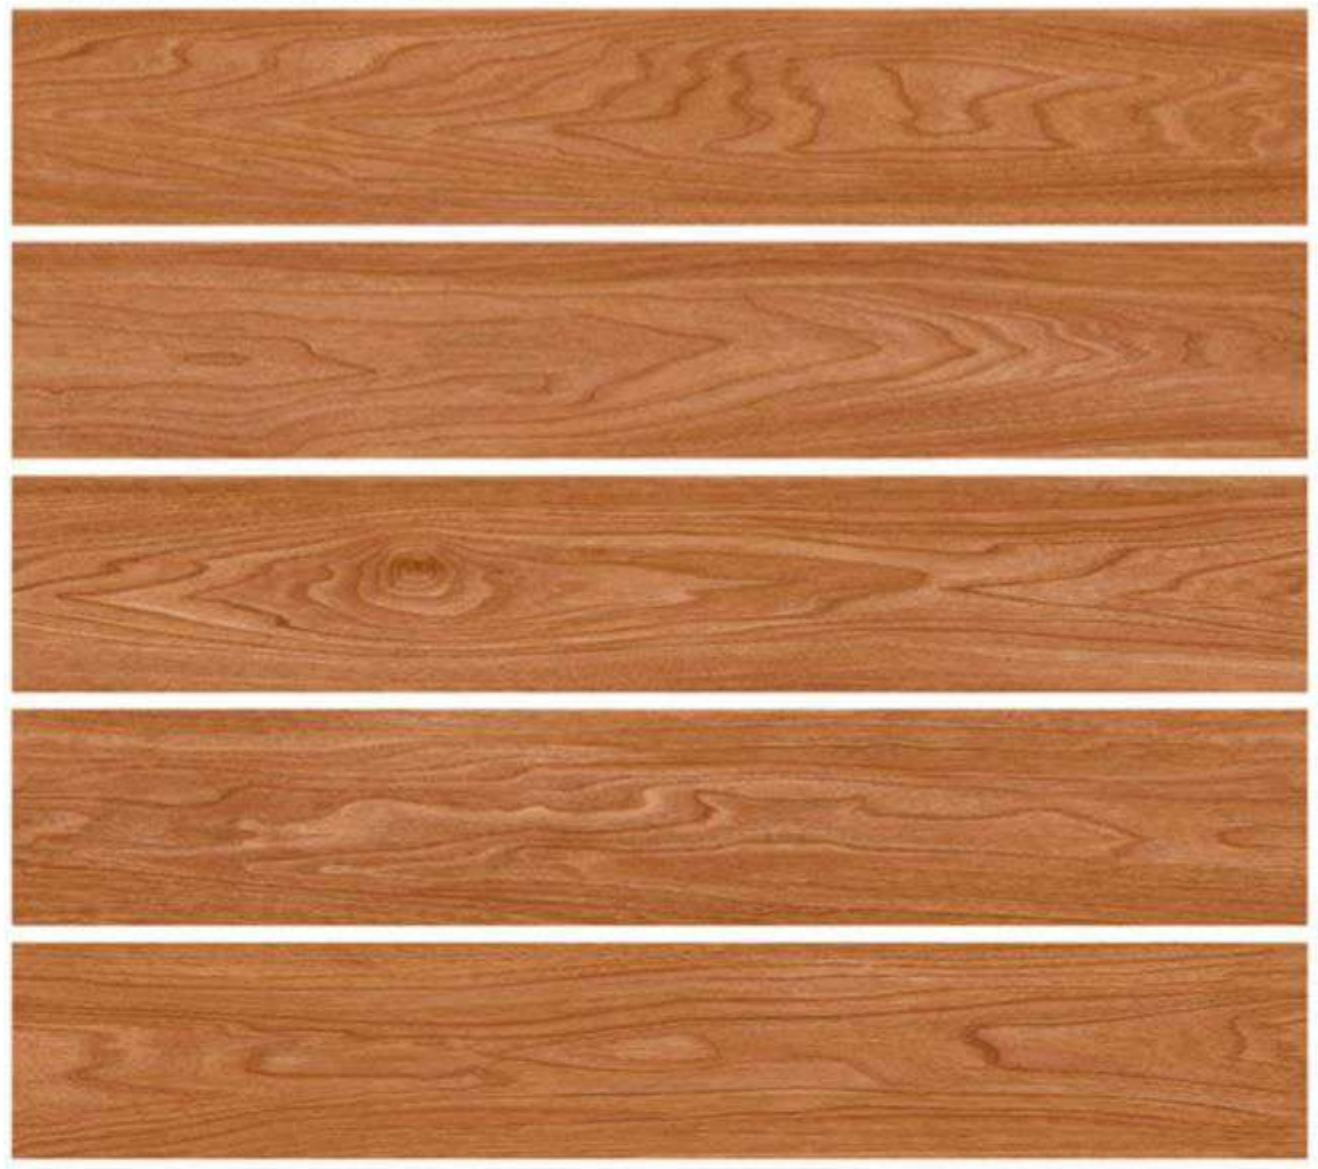

WOOD STRIP
Glazed Vitrified Tiles

ALPINE BROWN