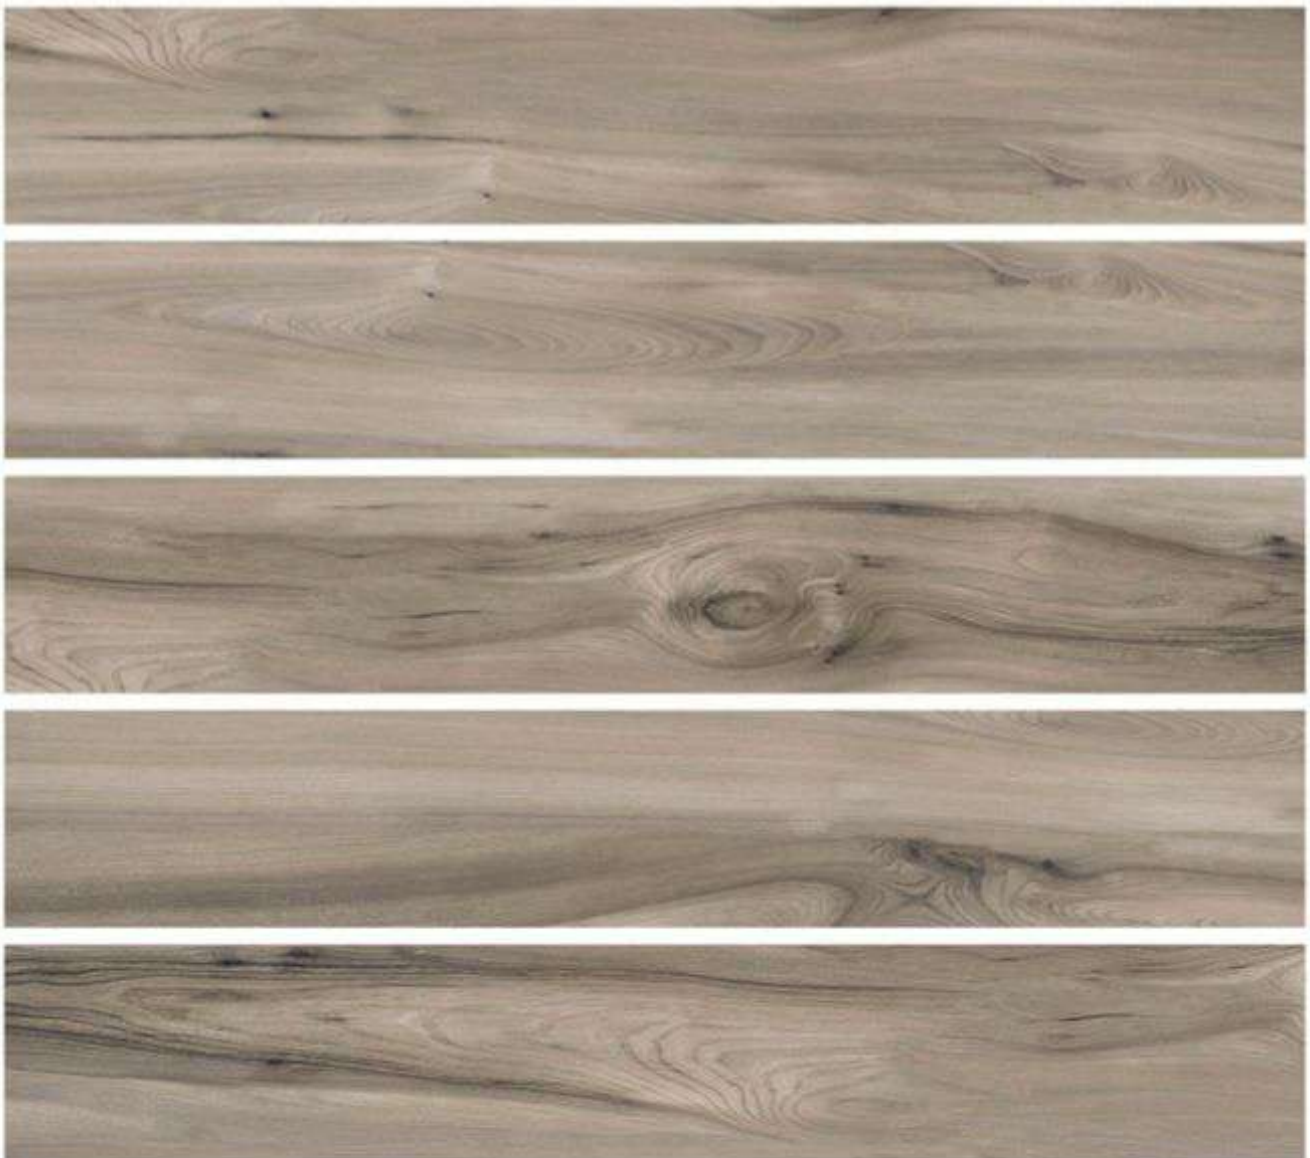

WOOD STRIP

Glazed Vitrified Tiles

EGYPTION WOOD OLIVE