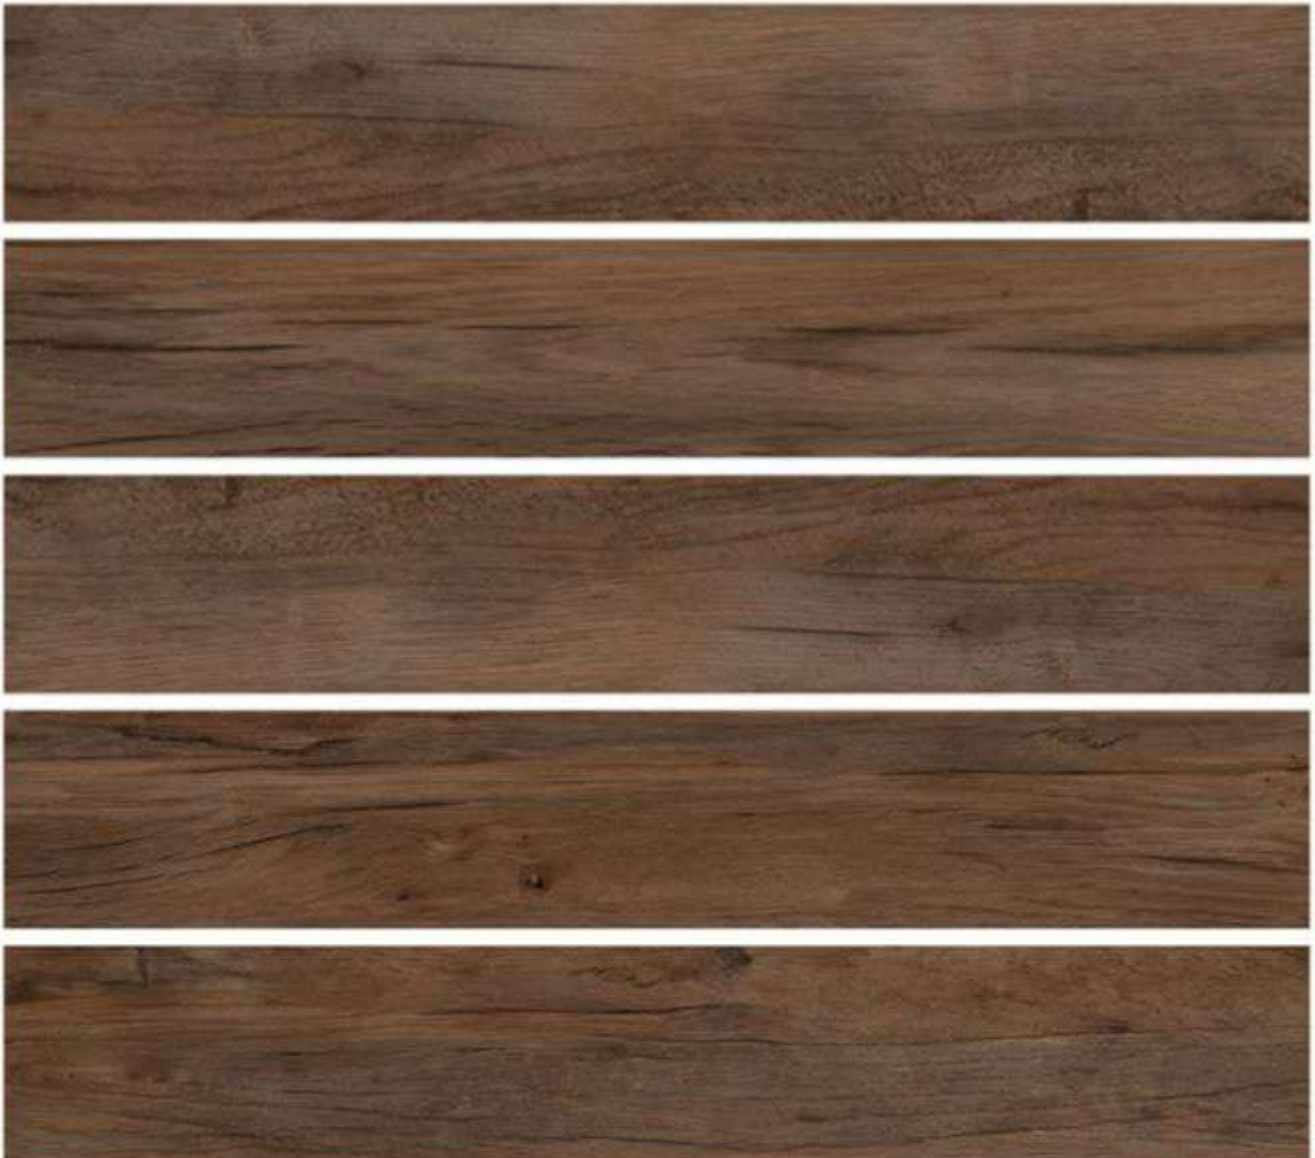

WOOD STRIP

Glazed Vitrified Tiles

MESSY NATURAL