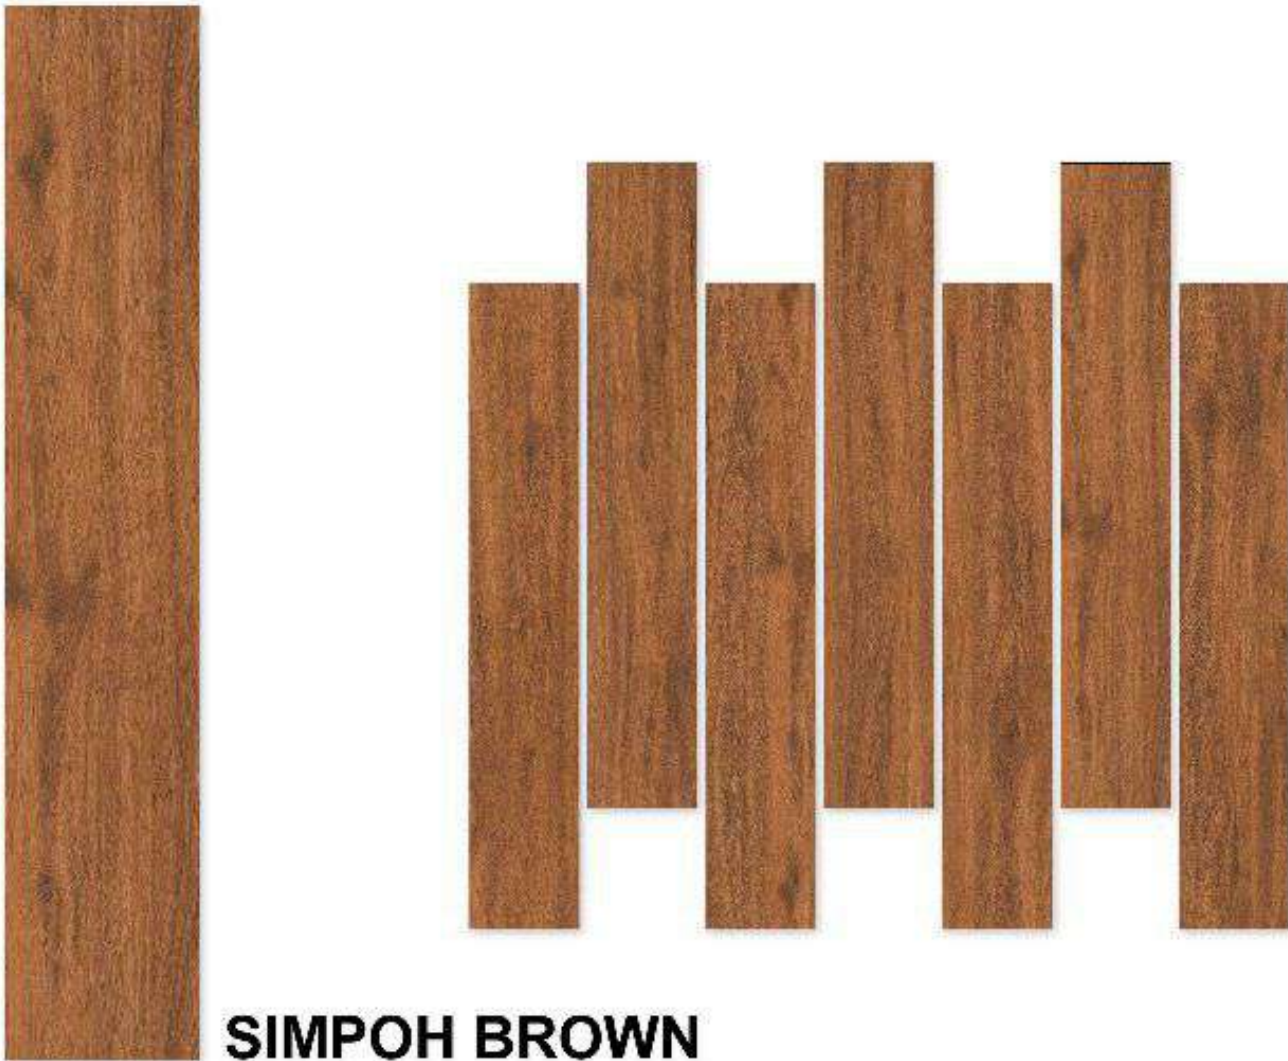

## WOOD STRIP

Glazed Vitrified Tiles

EGYPTION WOOD OLIVE

**THE TILE BOUTIQUE**

Exclusive Designer Tiles Collection

## SIMPOH BROWN

GVT WODDEN STRIPS 200 X 1200 MM

DIGITAL  
GLAZED  
VITRIFIED  
TILES

**THE TILE BOUTIQUE**

Exclusive Designer Tiles Collection

**ROYAL SLATE**

GVT WODDEN STRIPS 200X1200MM

**THE TILE BOUTIQUE**