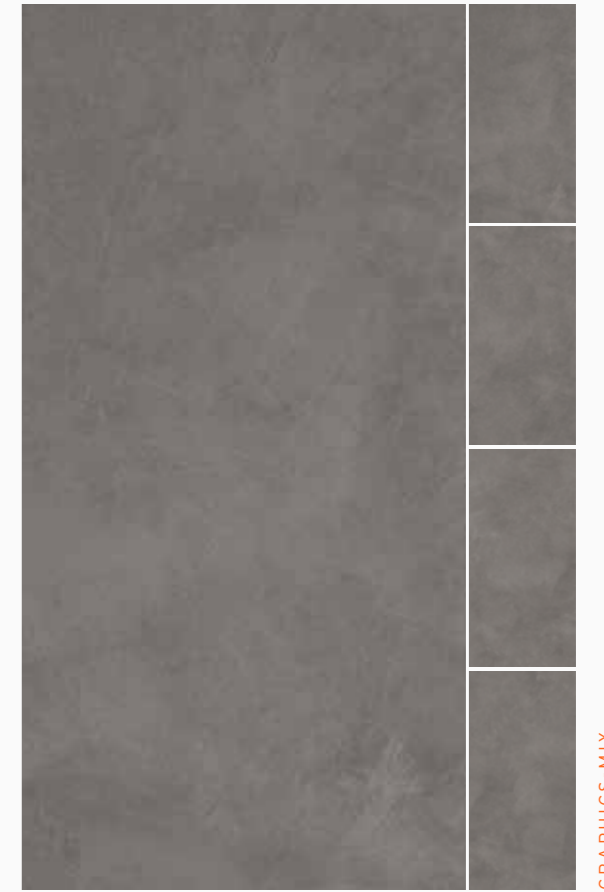

Stained Concrete Nero

Concrete | Matt | Cold

Available sizes:	no. of faces
B 80 x 160 cm	4
D 60 x 120 cm	4
E 60 x 60 cm	8

GRAPHICS-MIX

tile graphics preview have size 60x120 cm