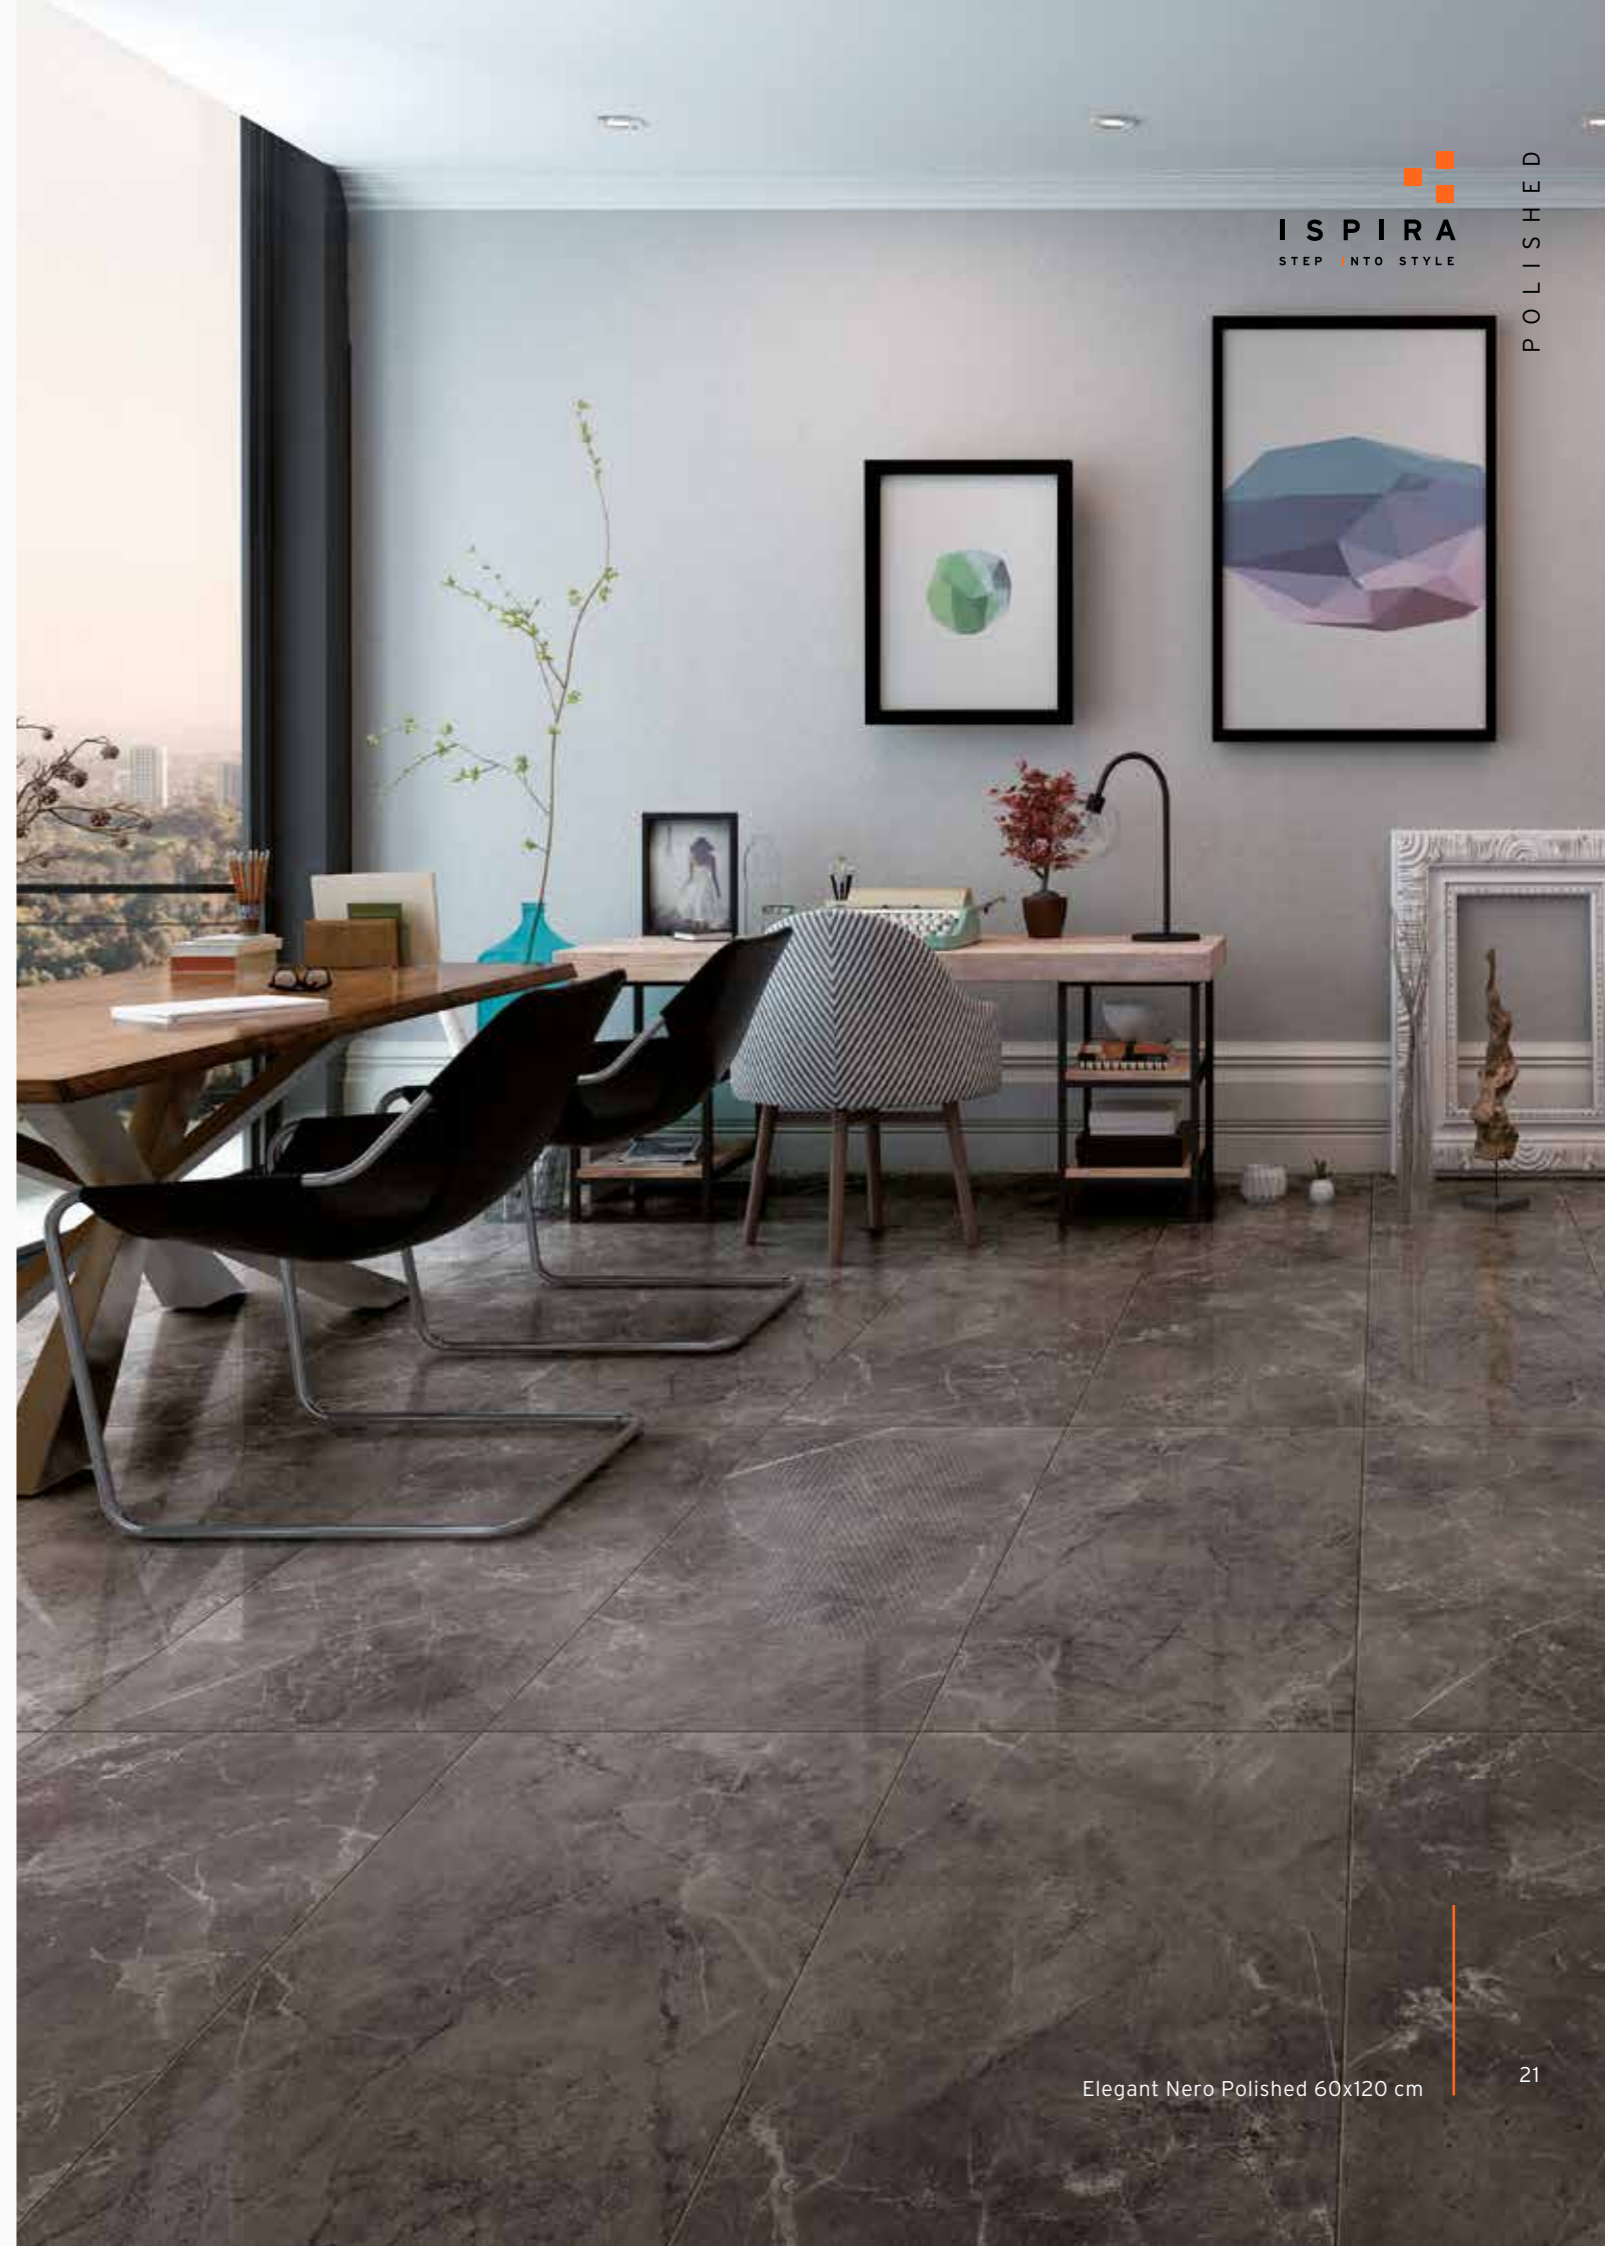

Marble | Polished | Cold

Available sizes: no. of faces

D 60 x 120 cm 6

AVAILABLE ONLY IN 60x120 cm

GRAPHICS-MIX

tile graphics preview have size 60x120 cm

- INDOOR FLOOR & WALL COVERINGS
- INDOOR COMMERCIAL WALL COVERINGS
- STAIN RESISTANT
- CHEMICAL RESISTANT
- EASY TO CLEAN
- UV PROTECTED
- FROST RESISTANT