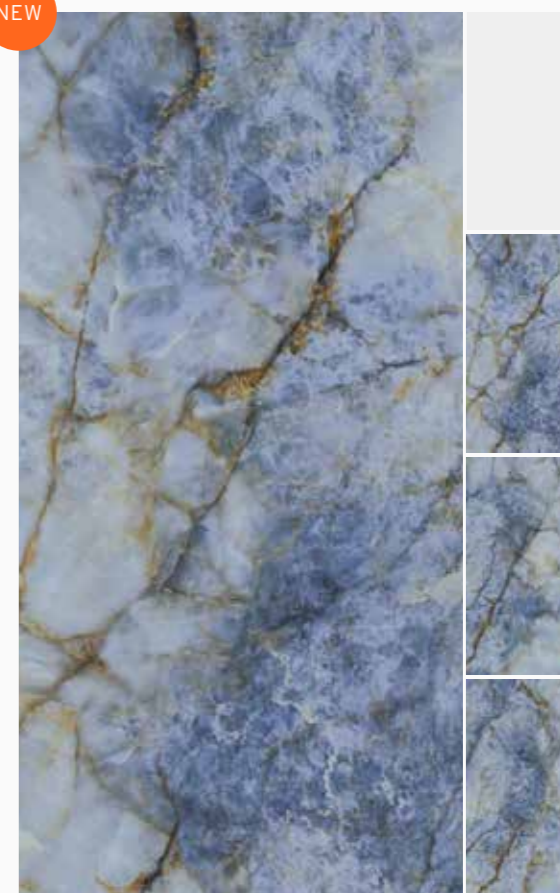

Riviera Blue

Marble | Polished | Cold

Available sizes: no. of faces

A	120 x 240 cm	3
B	80 x 160 cm	6
C	120 x 120 cm	6
D	60 x 120 cm	12

NEW

GRAPHICS-MIX

tile graphics preview have size 120x240 cm