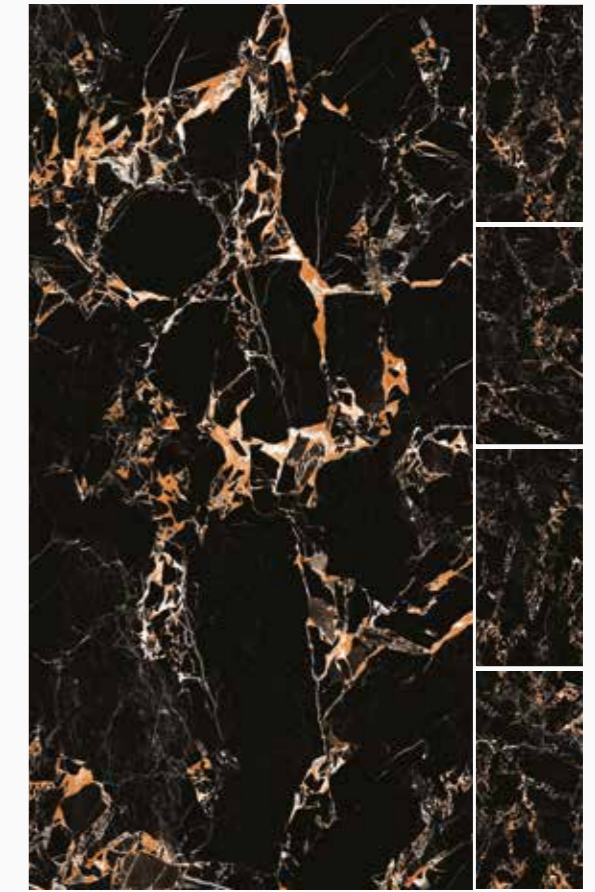

GRAPHICS-MIX

AVAILABLE ONLY IN 60x120 cm

GRAPHICS-MIX

tile graphics preview have size 60x120 cm

- INDOOR FLOOR & WALL COVERINGS
- INDOOR COMMERCIAL WALL COVERINGS
- STAIN RESISTANT
- CHEMICAL RESISTANT
- EASY TO CLEAN
- UV PROTECTED
- FROST RESISTANT

tile graphics preview have size 60x120 cm

- INDOOR FLOOR & WALL COVERINGS
- INDOOR COMMERCIAL WALL COVERINGS
- STAIN RESISTANT
- CHEMICAL RESISTANT
- EASY TO CLEAN
- UV PROTECTED
- FROST RESISTANT