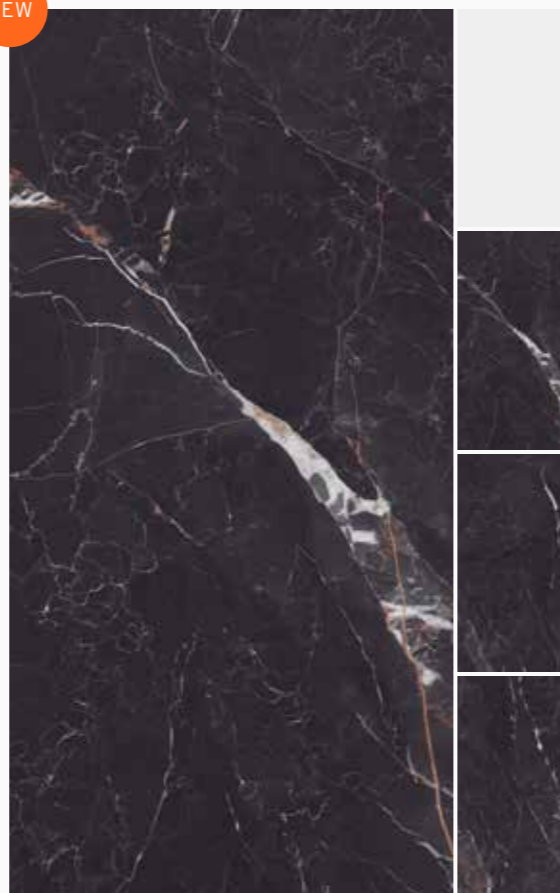

NEW

GRAPHICS-MIX

tile graphics preview have size 120x240 cm

Antigua

Marble | Polished | Cold

Available sizes: no. of faces

A	120 x 240 cm	3
B	80 x 160 cm	6
C	120 x 120 cm	6
D	60 x 120 cm	12

NEW