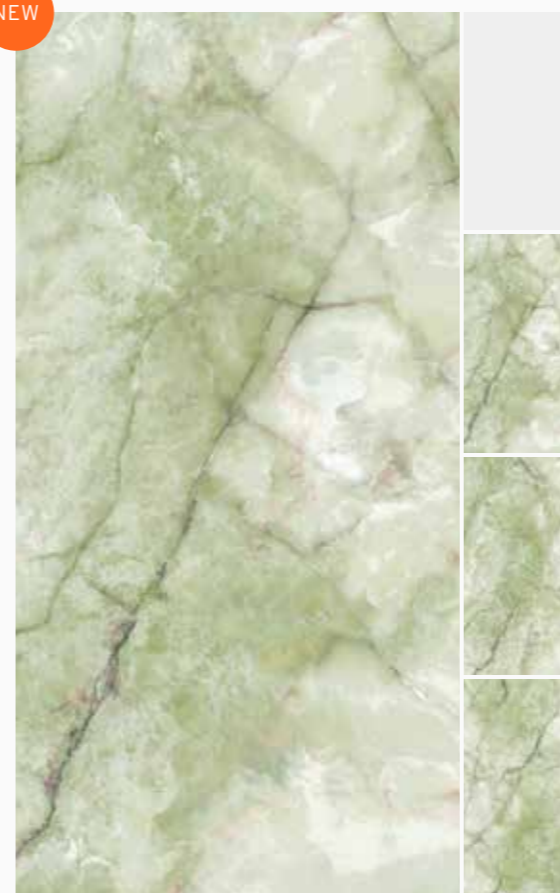

Green Onyx

Marble | Polished | Cold

Available sizes: no. of faces

A	120 x 240 cm	3
B	80 x 160 cm	6
C	120 x 120 cm	6
D	60 x 120 cm	12

NEW

GRAPHICS-MIX

tile graphics preview have size 120x240 cm