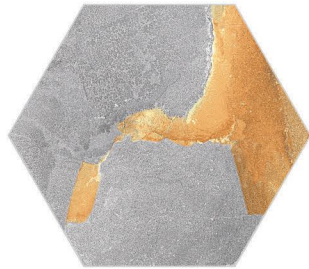

FELLOW GOLDY

GOLDY-1