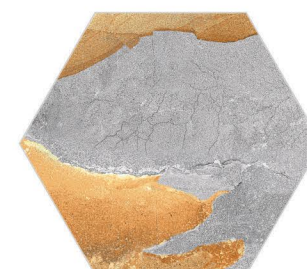

◀ 295 x 255 mm
MATT FINISH

FELLOW
COMPASS

FELLOW GOLDY

GOLDY-1

GOLDY-2

GOLDY-3

GOLDY-4

GOLDY-5

GOLDY-6

DARK-1

DARK-2

HEXAGONAL
DECORATIVE TILES

◀ 295 x 255 mm
MATT FINISH

FELLOW GOLDY

Wall Tiles

Matt Finish