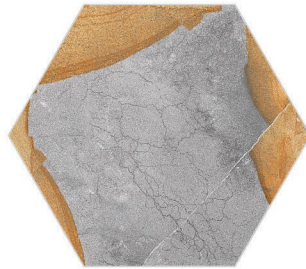

◀ 295 x 255 mm
MATT FINISH

FELLOW
COMPASS

FELLOW GOLDY

GOLDY-1

GOLDY-2

GOLDY-3

GOLDY-4

GOLDY-5