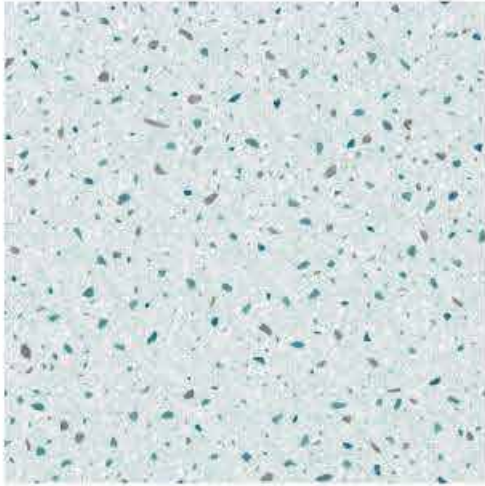

TERRAZZO

FLOOR TILES 60x60 CM

7001

60x60 cm