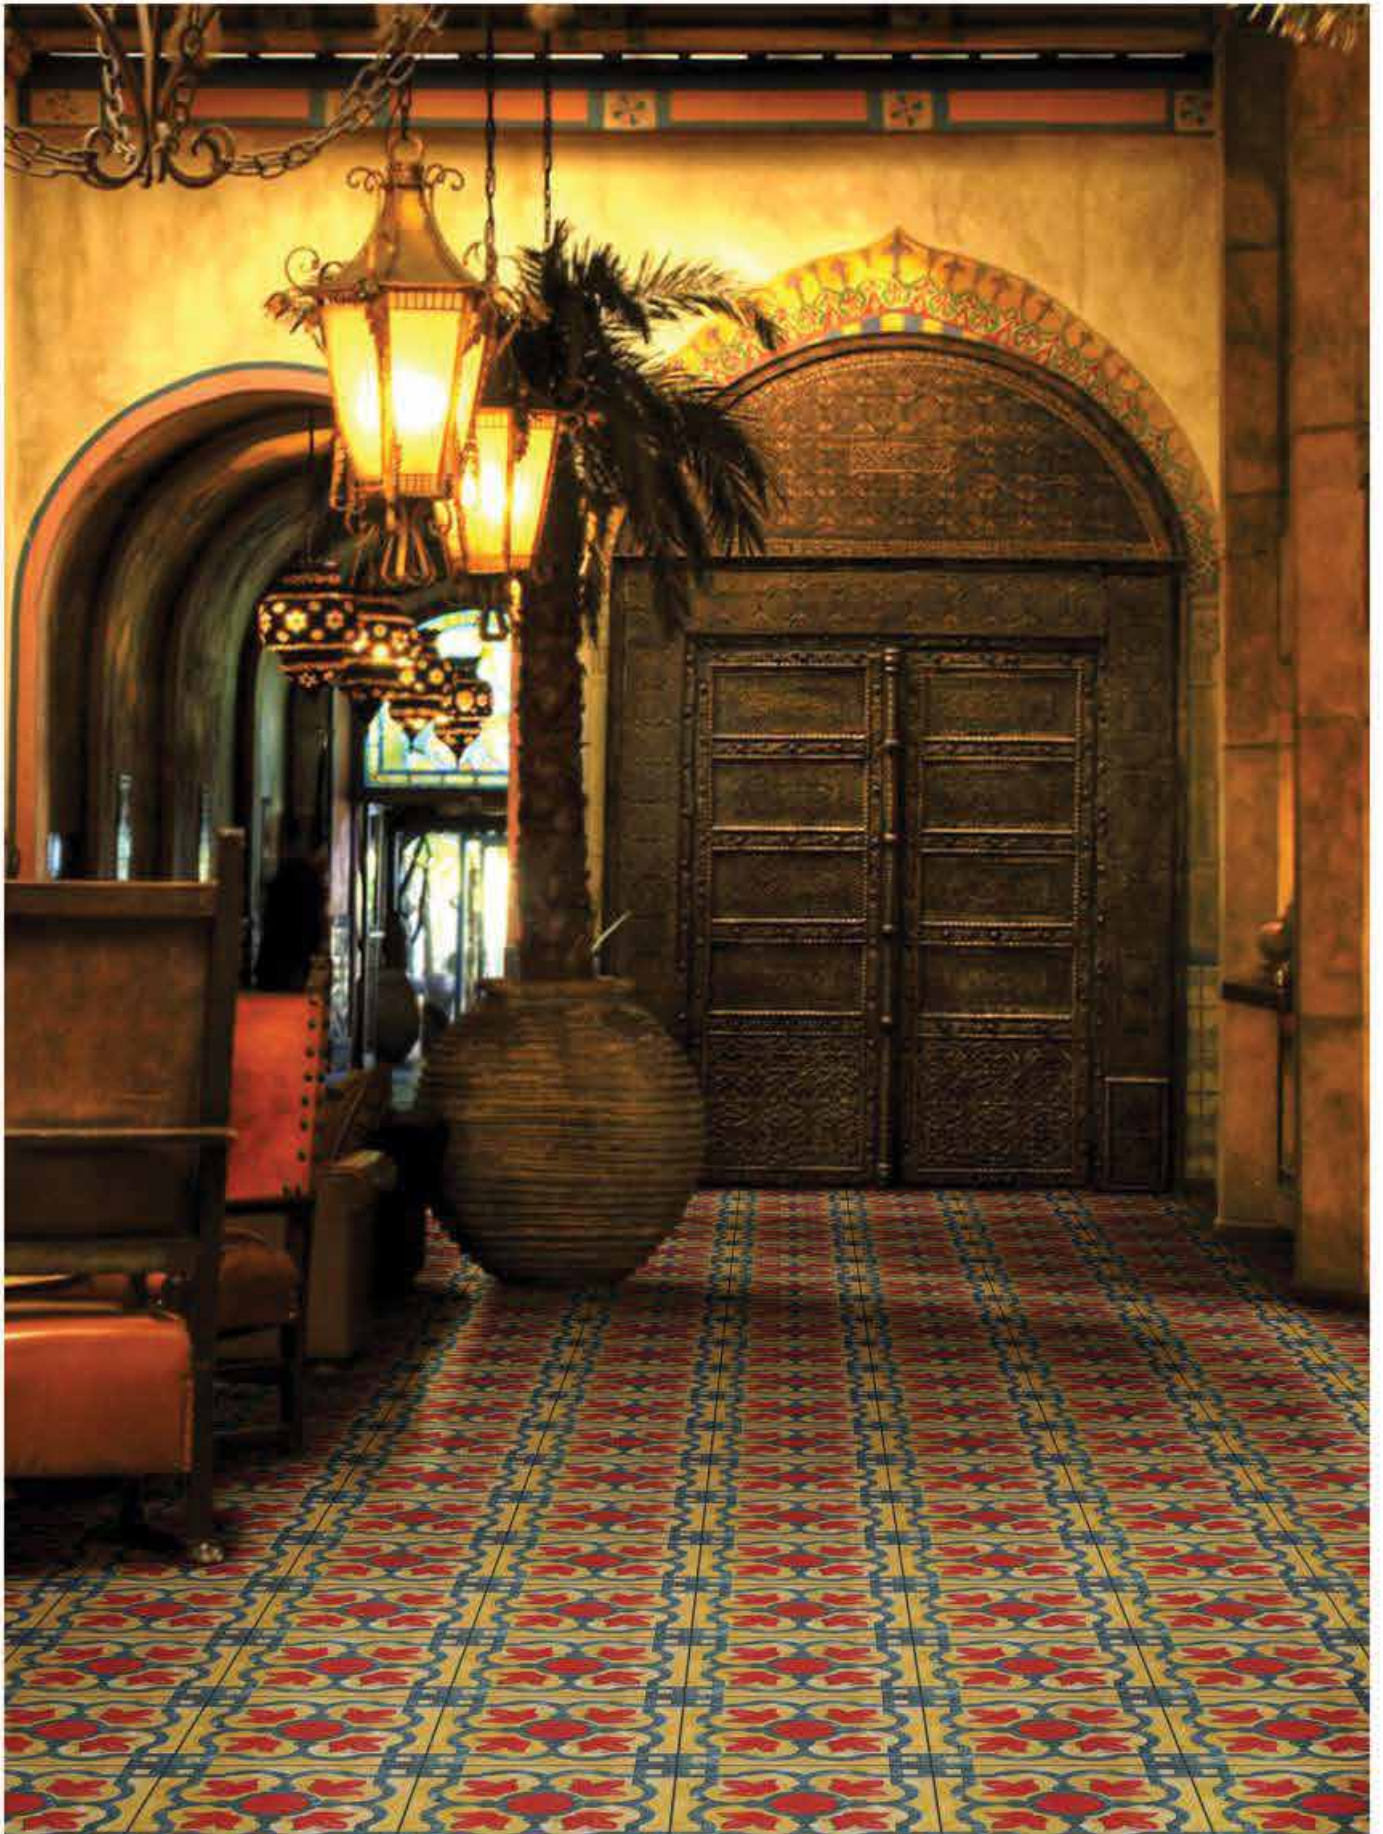

PALAZZO

PALAZZO FLOOR TILES | PF - 2011 30x30 CM