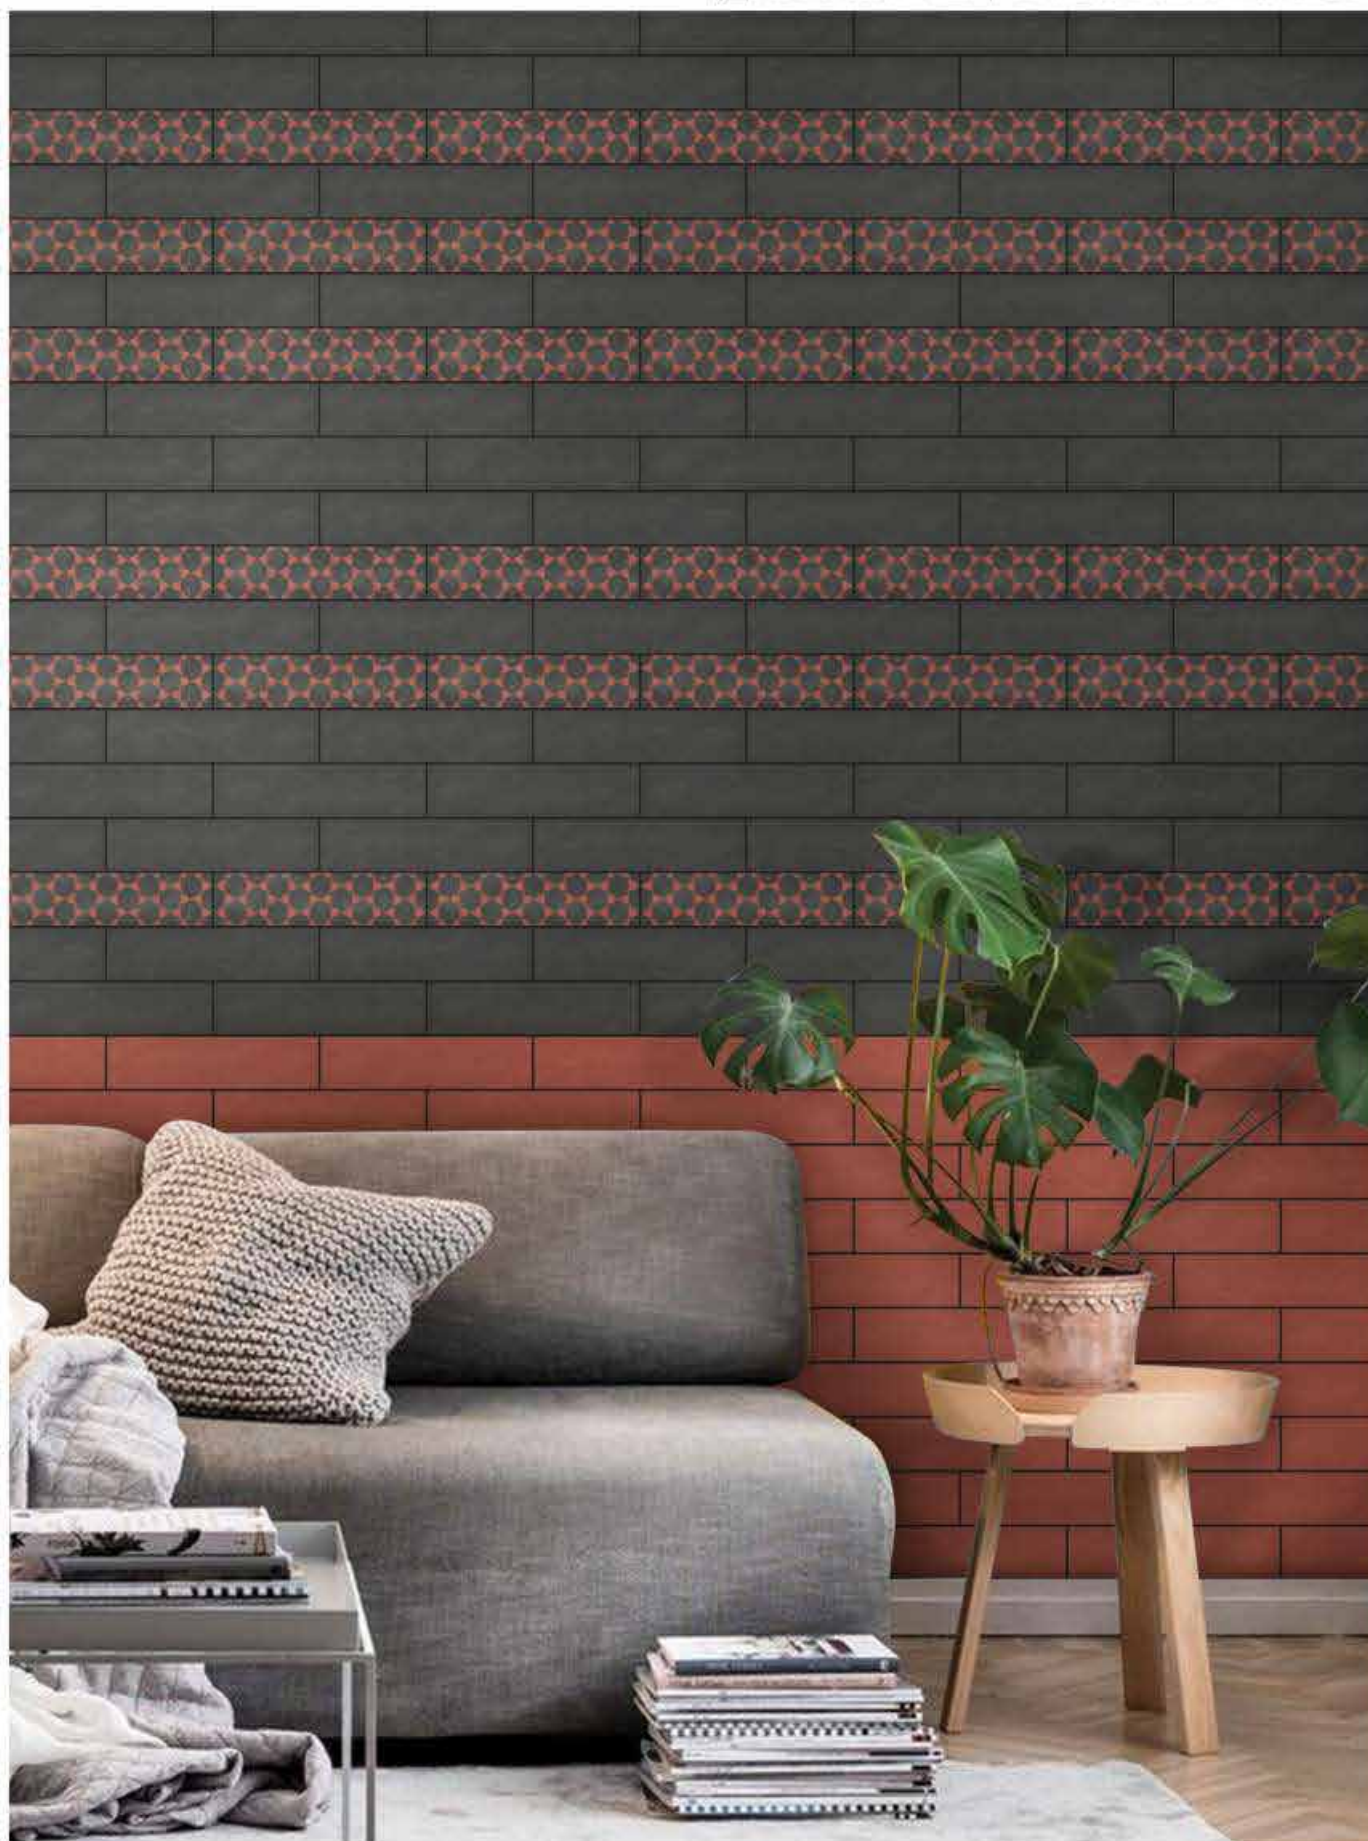

 SPECTRA SUBWAY TILES | SANGRIYA 7.3x30 CM

 SPECTRA SUBWAY TILES | HONEY & MOSS 7.3x30 CM

SPECTRA

 SPECTRA SUBWAY TILES | GREPHITE-STARFISH & SP-1103 7.3x30 CM

THE TILE BOUTIQUE
Exclusive Designer Tiles Collection