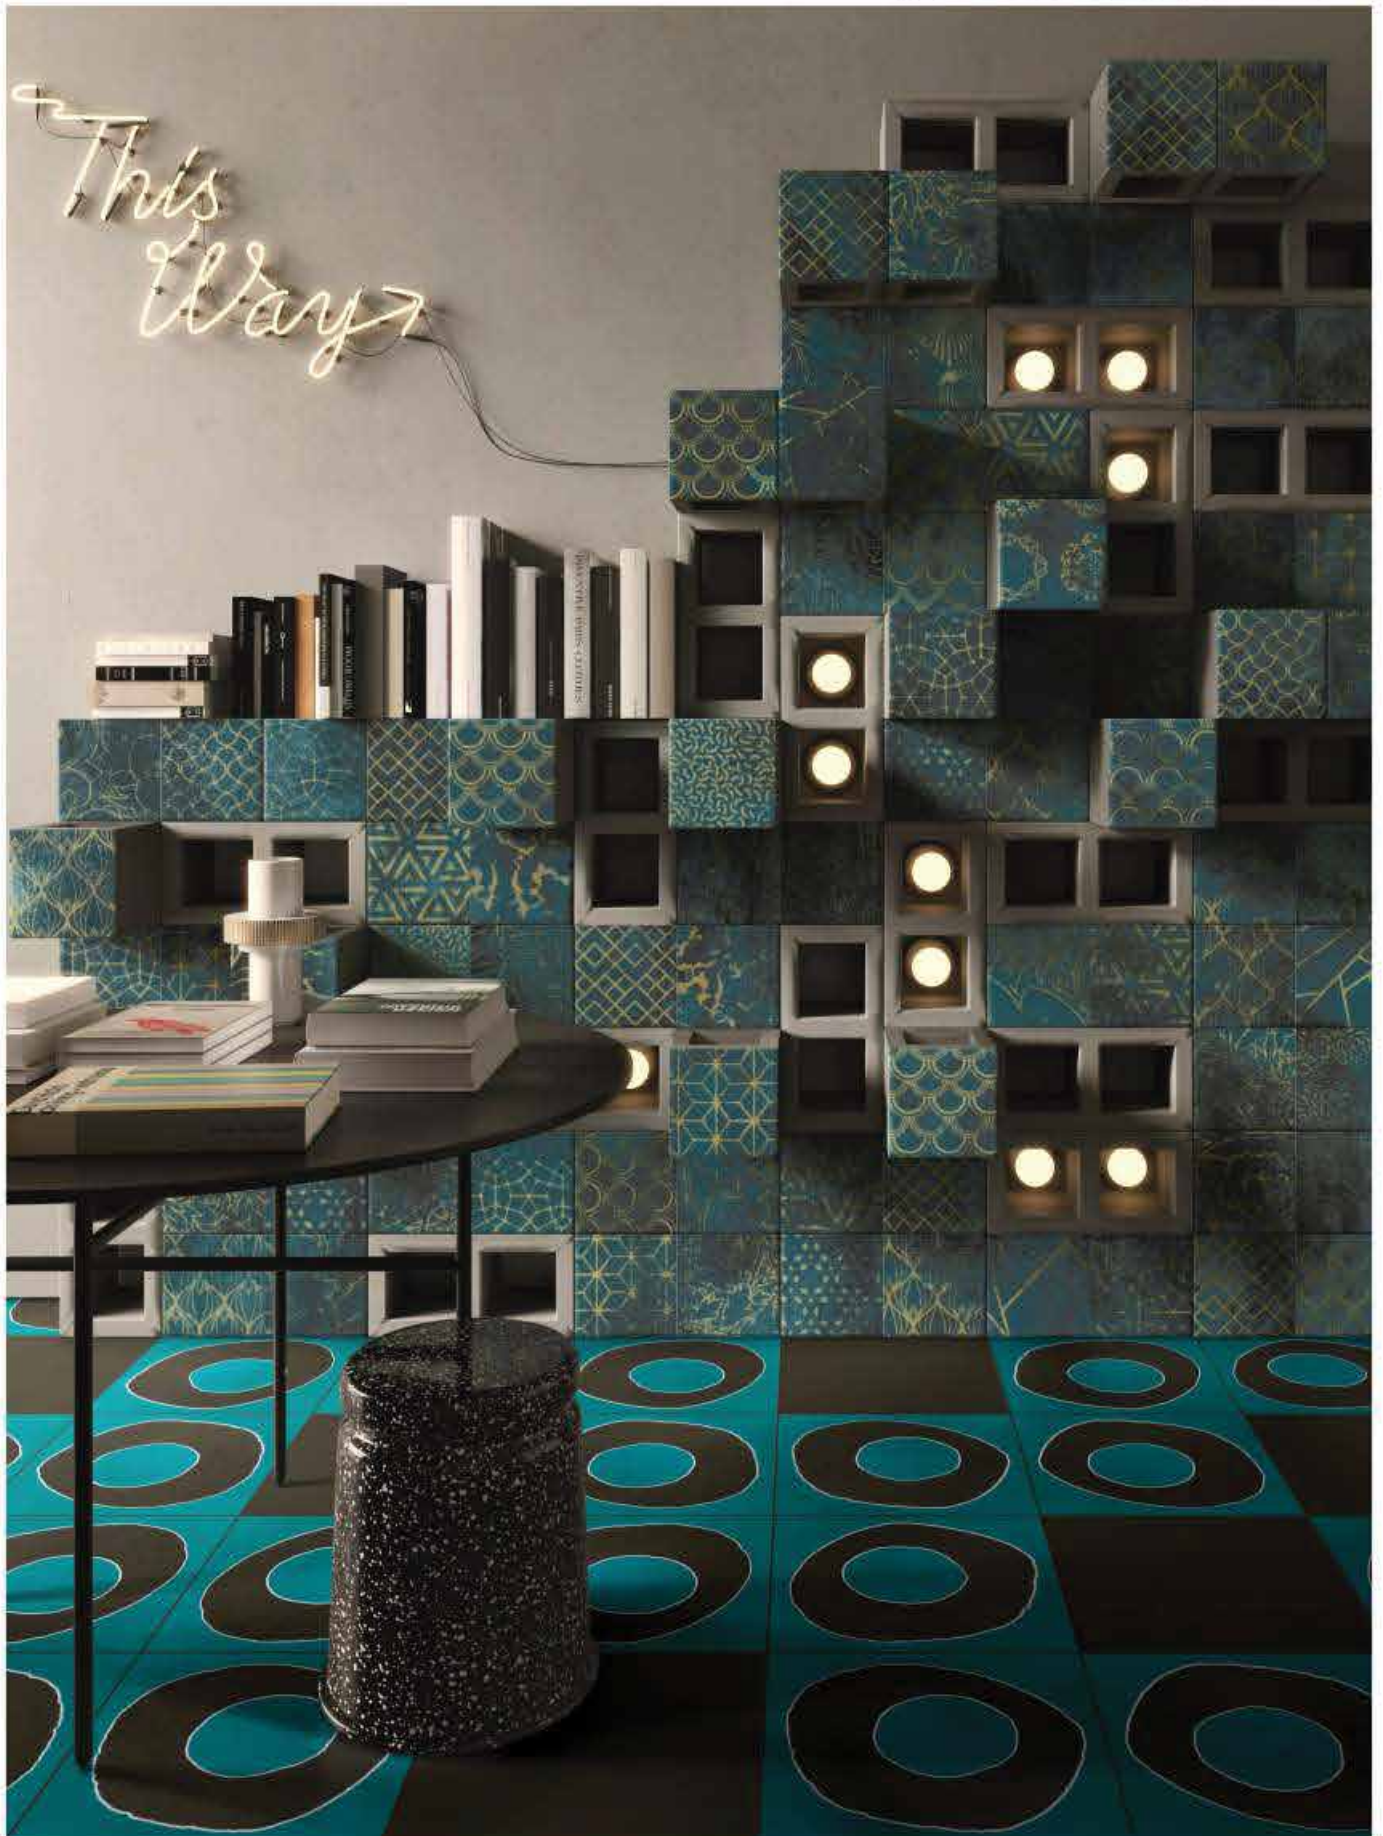

METALLICO

METALLICO FLOOR TILES | MF-3021 30x30 CM