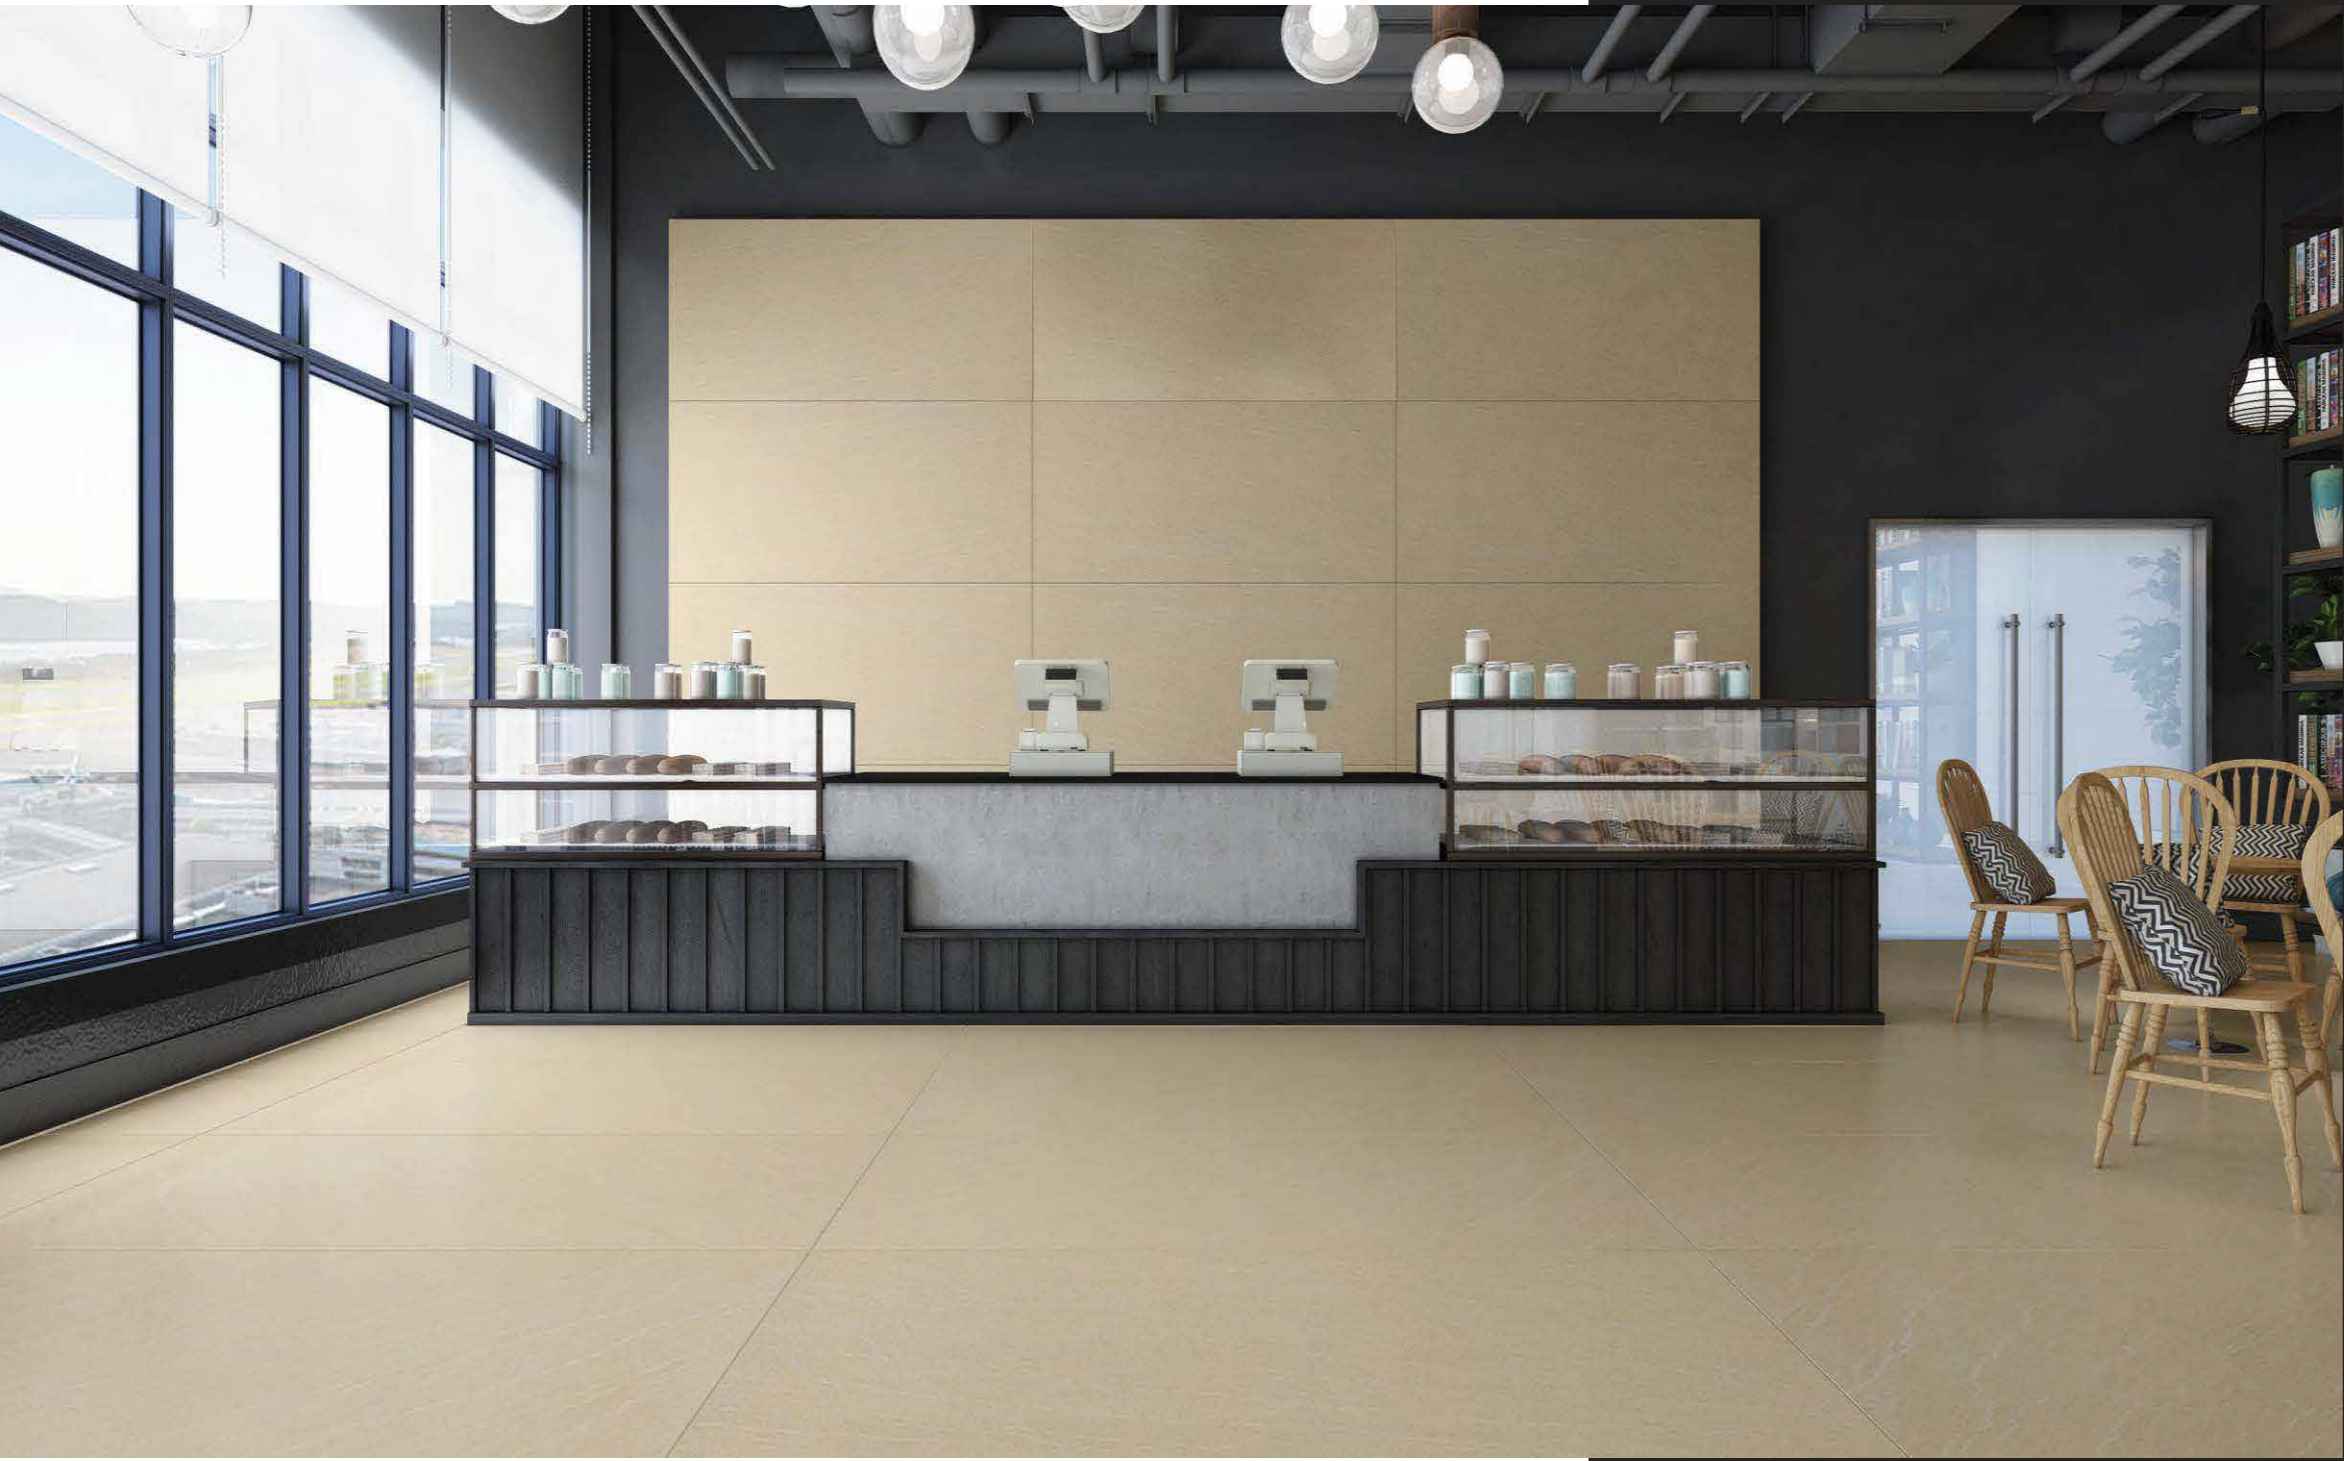

Arena Crema Slate

Finish
Matt

Random
1

Features

Ecology &
Sustainable

Resistant to
staining

Impact
Resistant

Acid
Resistant

Thermal Shock
Resistant

Easy to
clean

Frost
Resistant

Break
Resistant