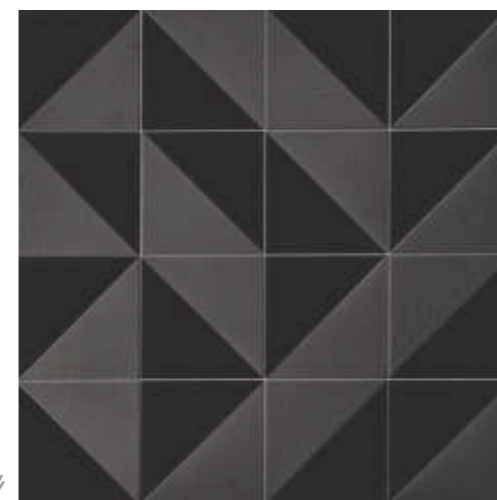

CCR6060035 C4
CARBON SOLO

THE TILE BOUTIQUE
Exclusive Designer Tiles Collection