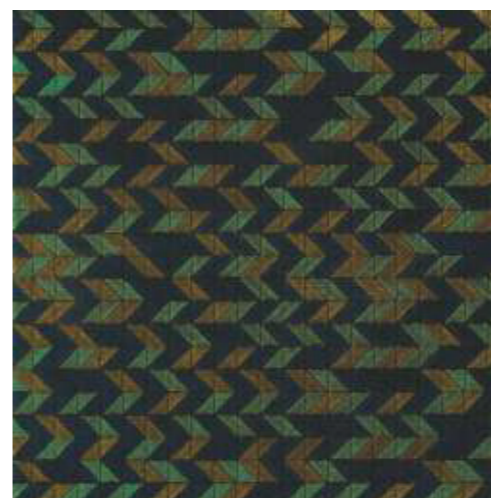

CCR6060020 C3
ORIGAMI BLU

TB
THE TILE BOUTIQUE
Exclusive Designer Tiles Collection