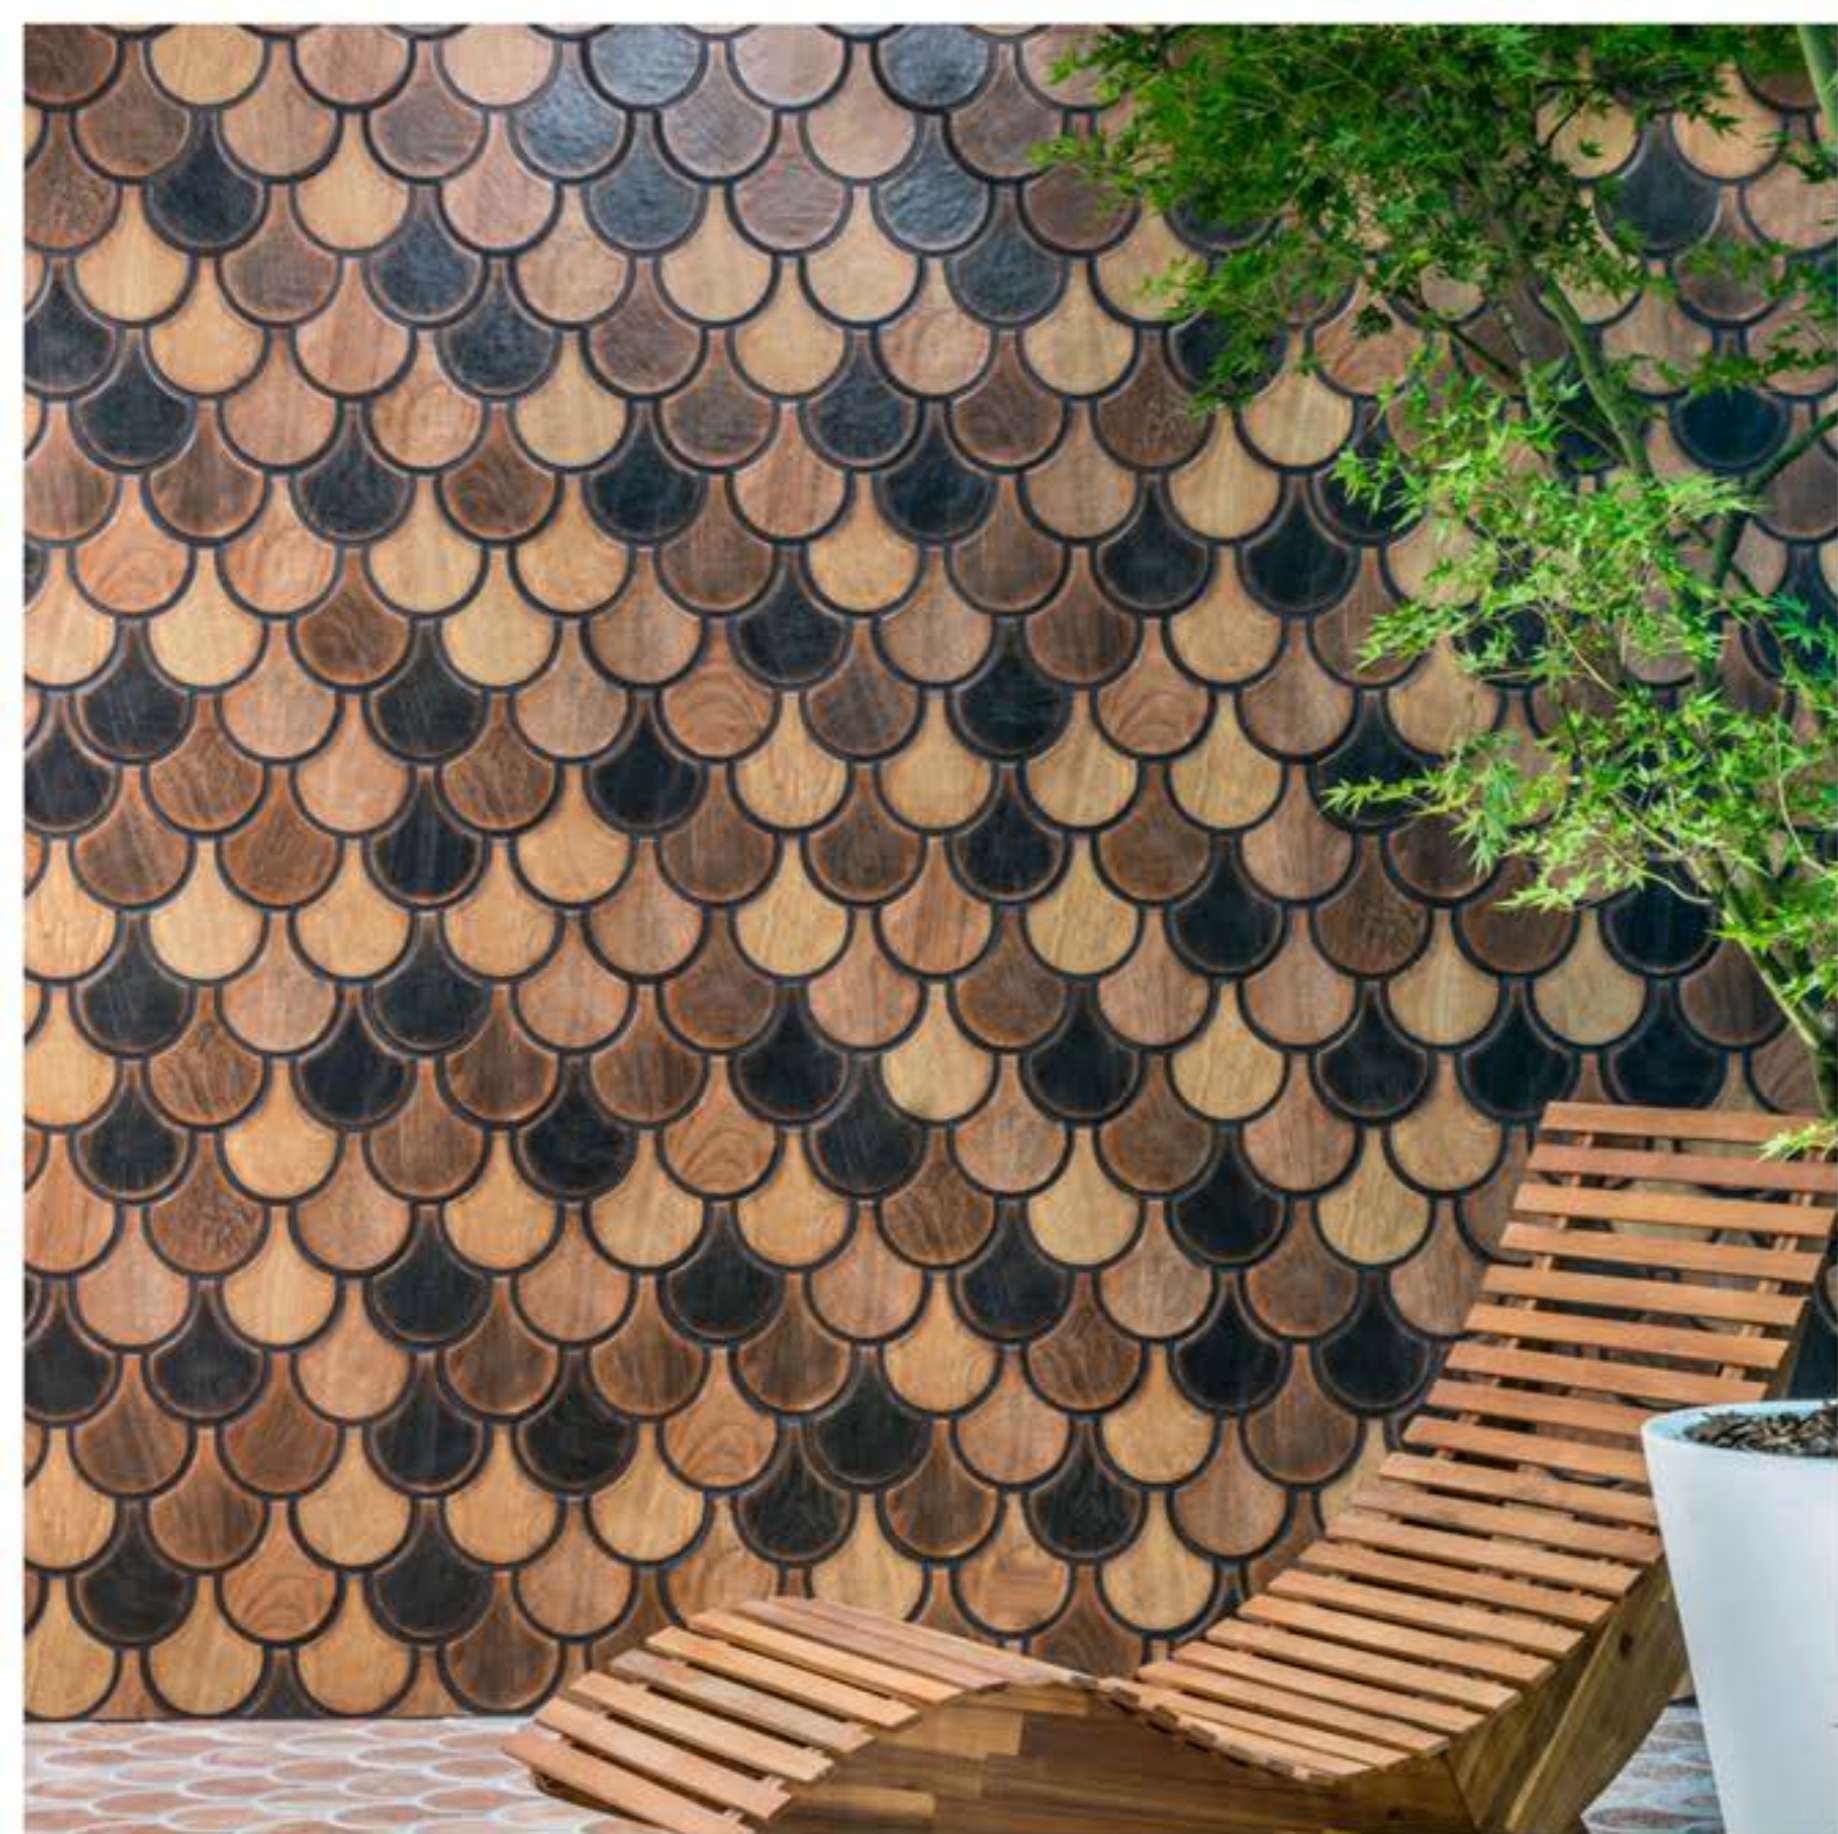

Chevron Camel (45.0 x 90.0) cm

Chevron Navy (45.0 x 90.0) cm

Chevron Antracita (45.0 x 90.0) cm

Chevron Gris (45.0 x 90.0) cm

Box	Pc.	sq.mt.	kg.
	3	1.22	37

Cordoba Series

Cordoba Beige (32.5 x 32.5 cm)

Cordoba Brown (32.5 x 32.5 cm)