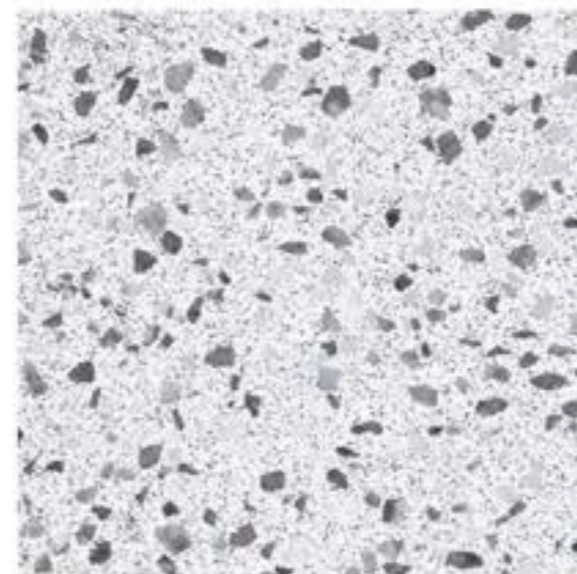

Murano Series

Murano White (50 x 50 cm)