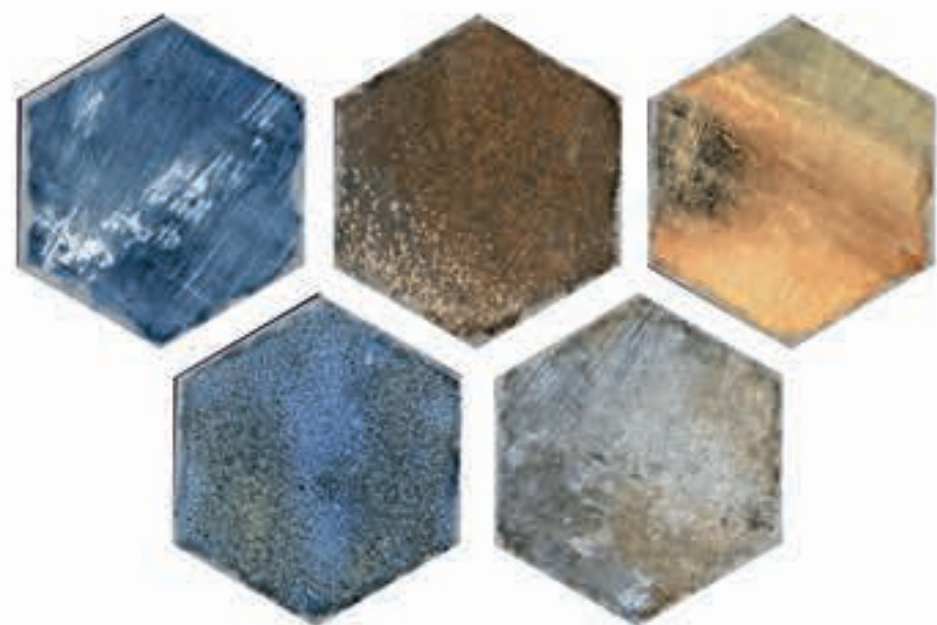

Hexagonal Dorne Mix (22.0 x 25.0) cm