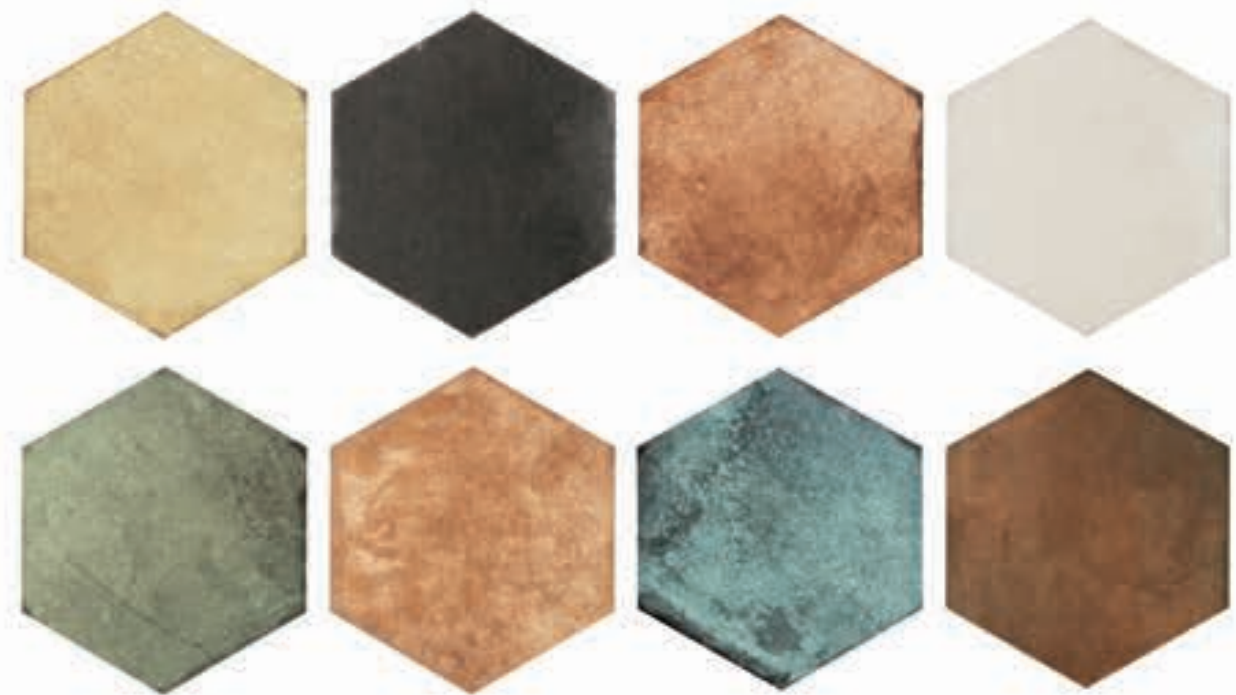

Fika Mix Hexagonal Colour (19.8 x 22.8) cm