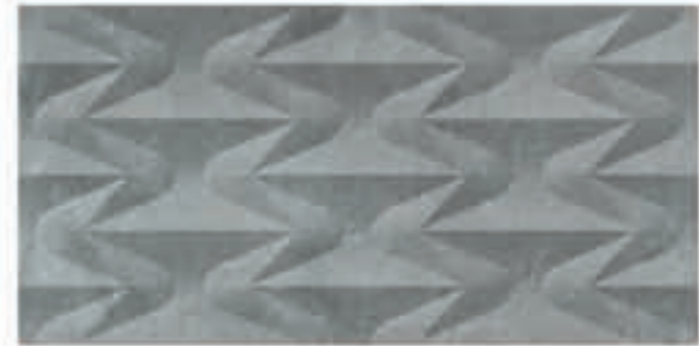

THE TILE BOUTIQUE
Exclusive Designer Tiles Collection

Street Series

EXPRESSION GRIS
(45.0 X 90.0)cm

Box	Pcs	sq.mt	kg
	3	1,22	32