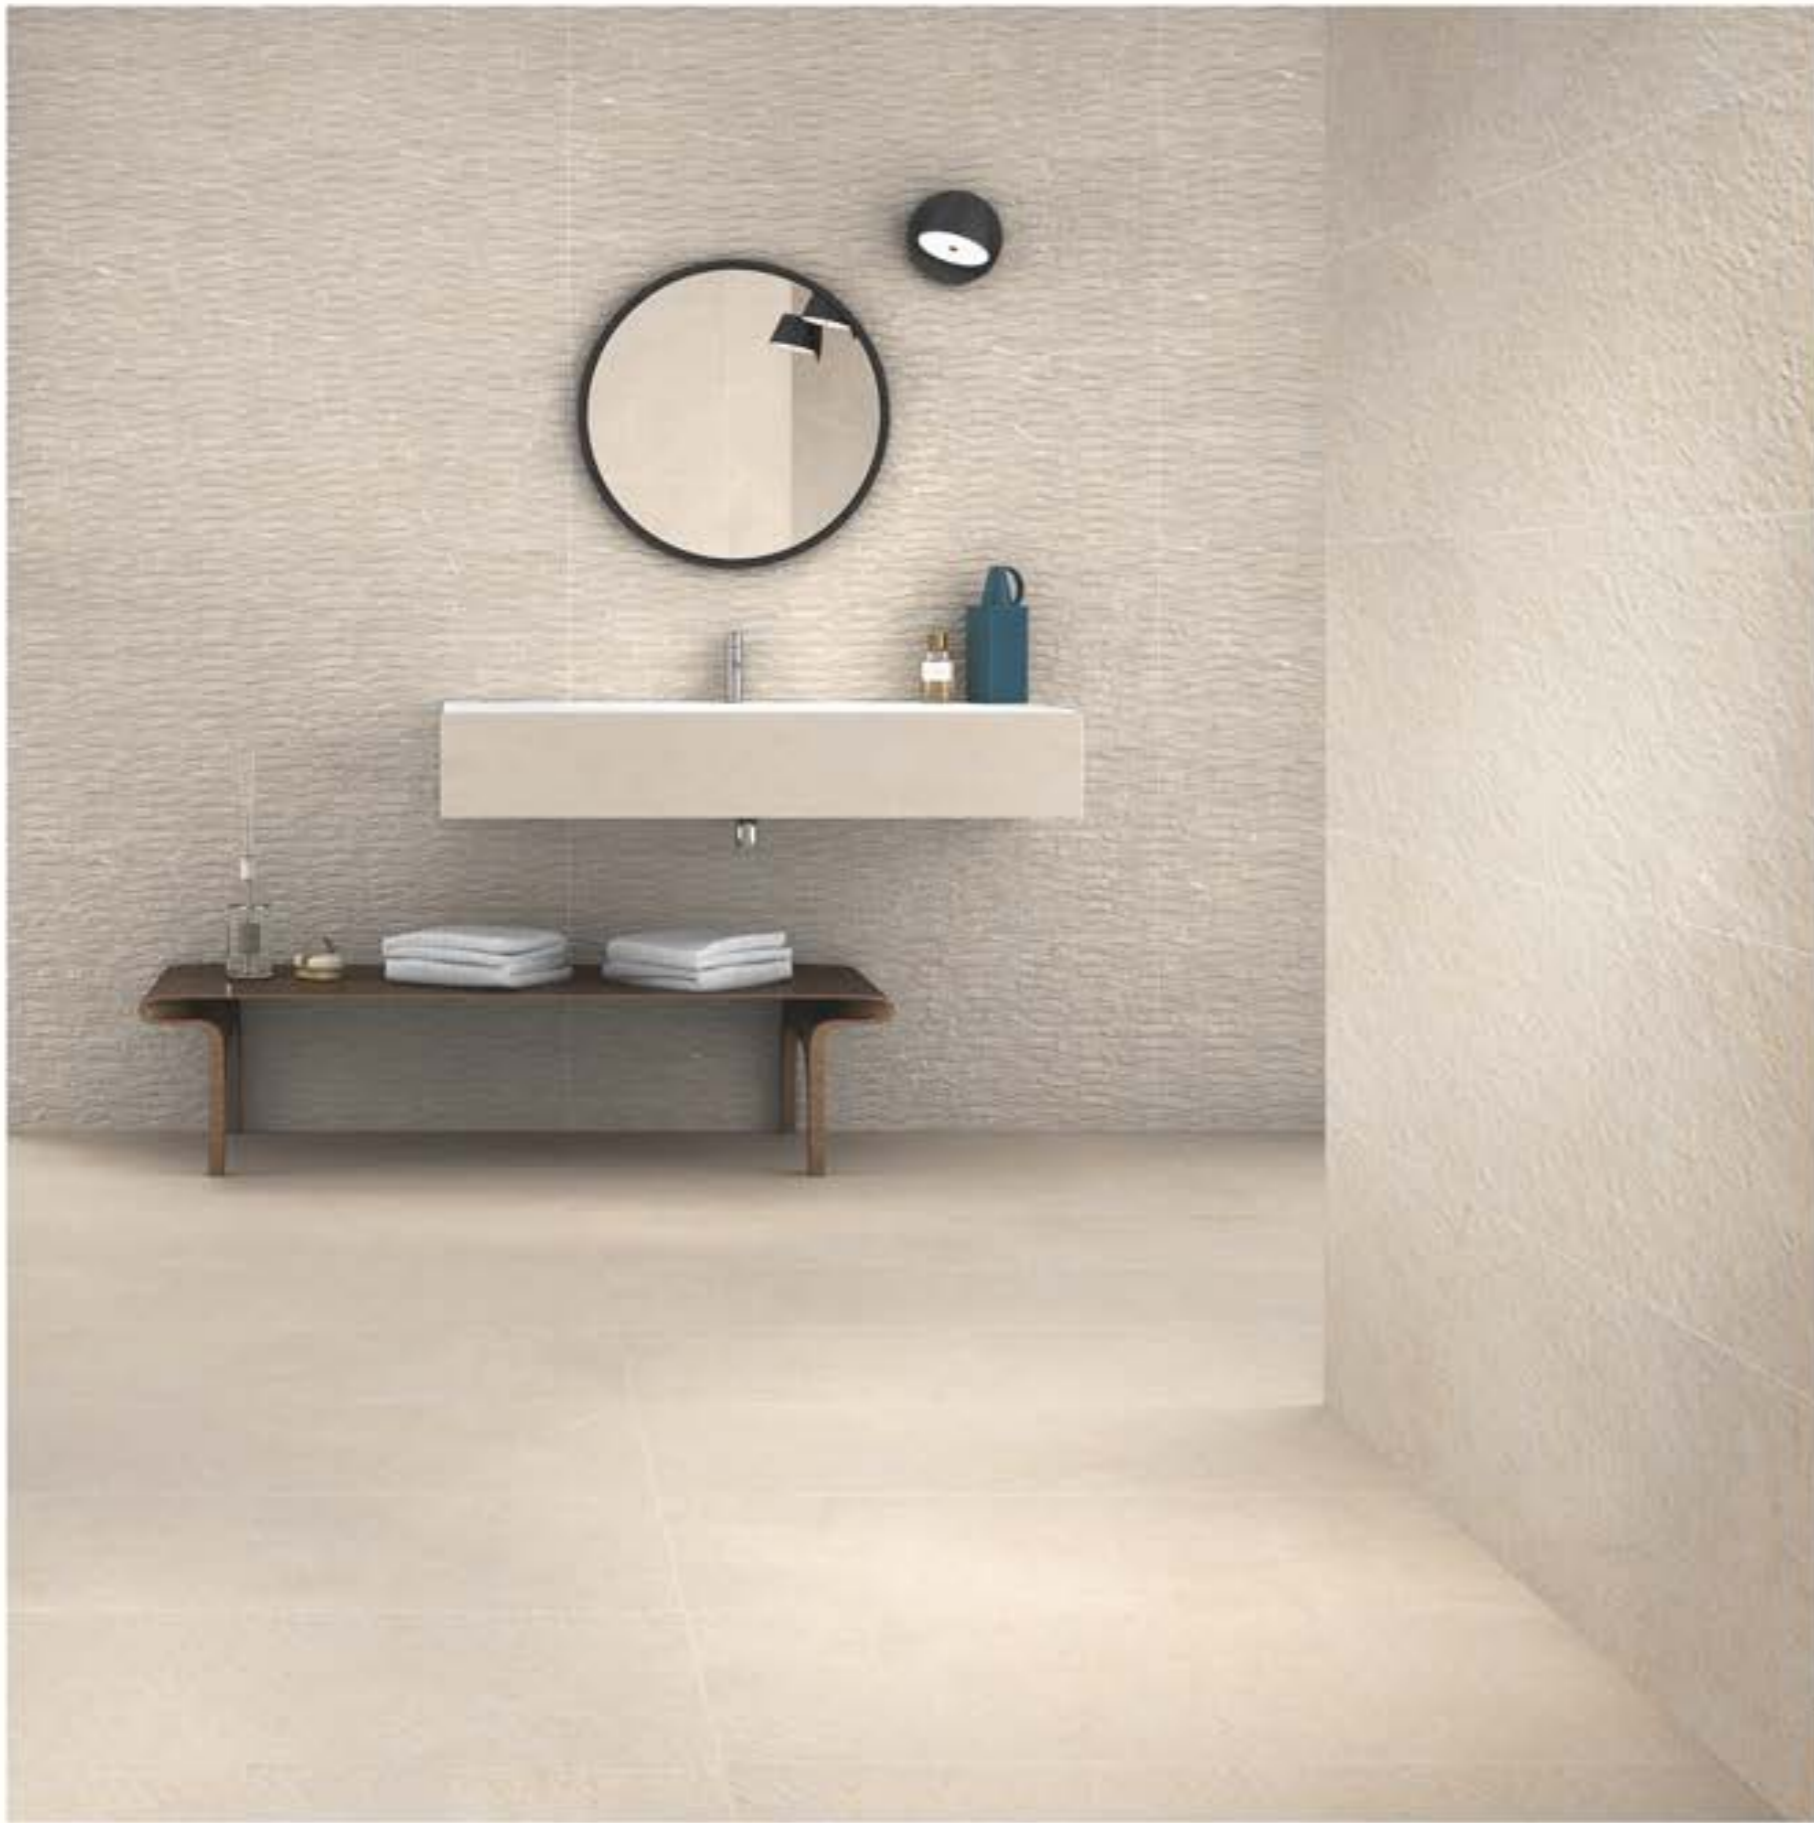

Stonehenge Cream (40.0 x 120.0) cm