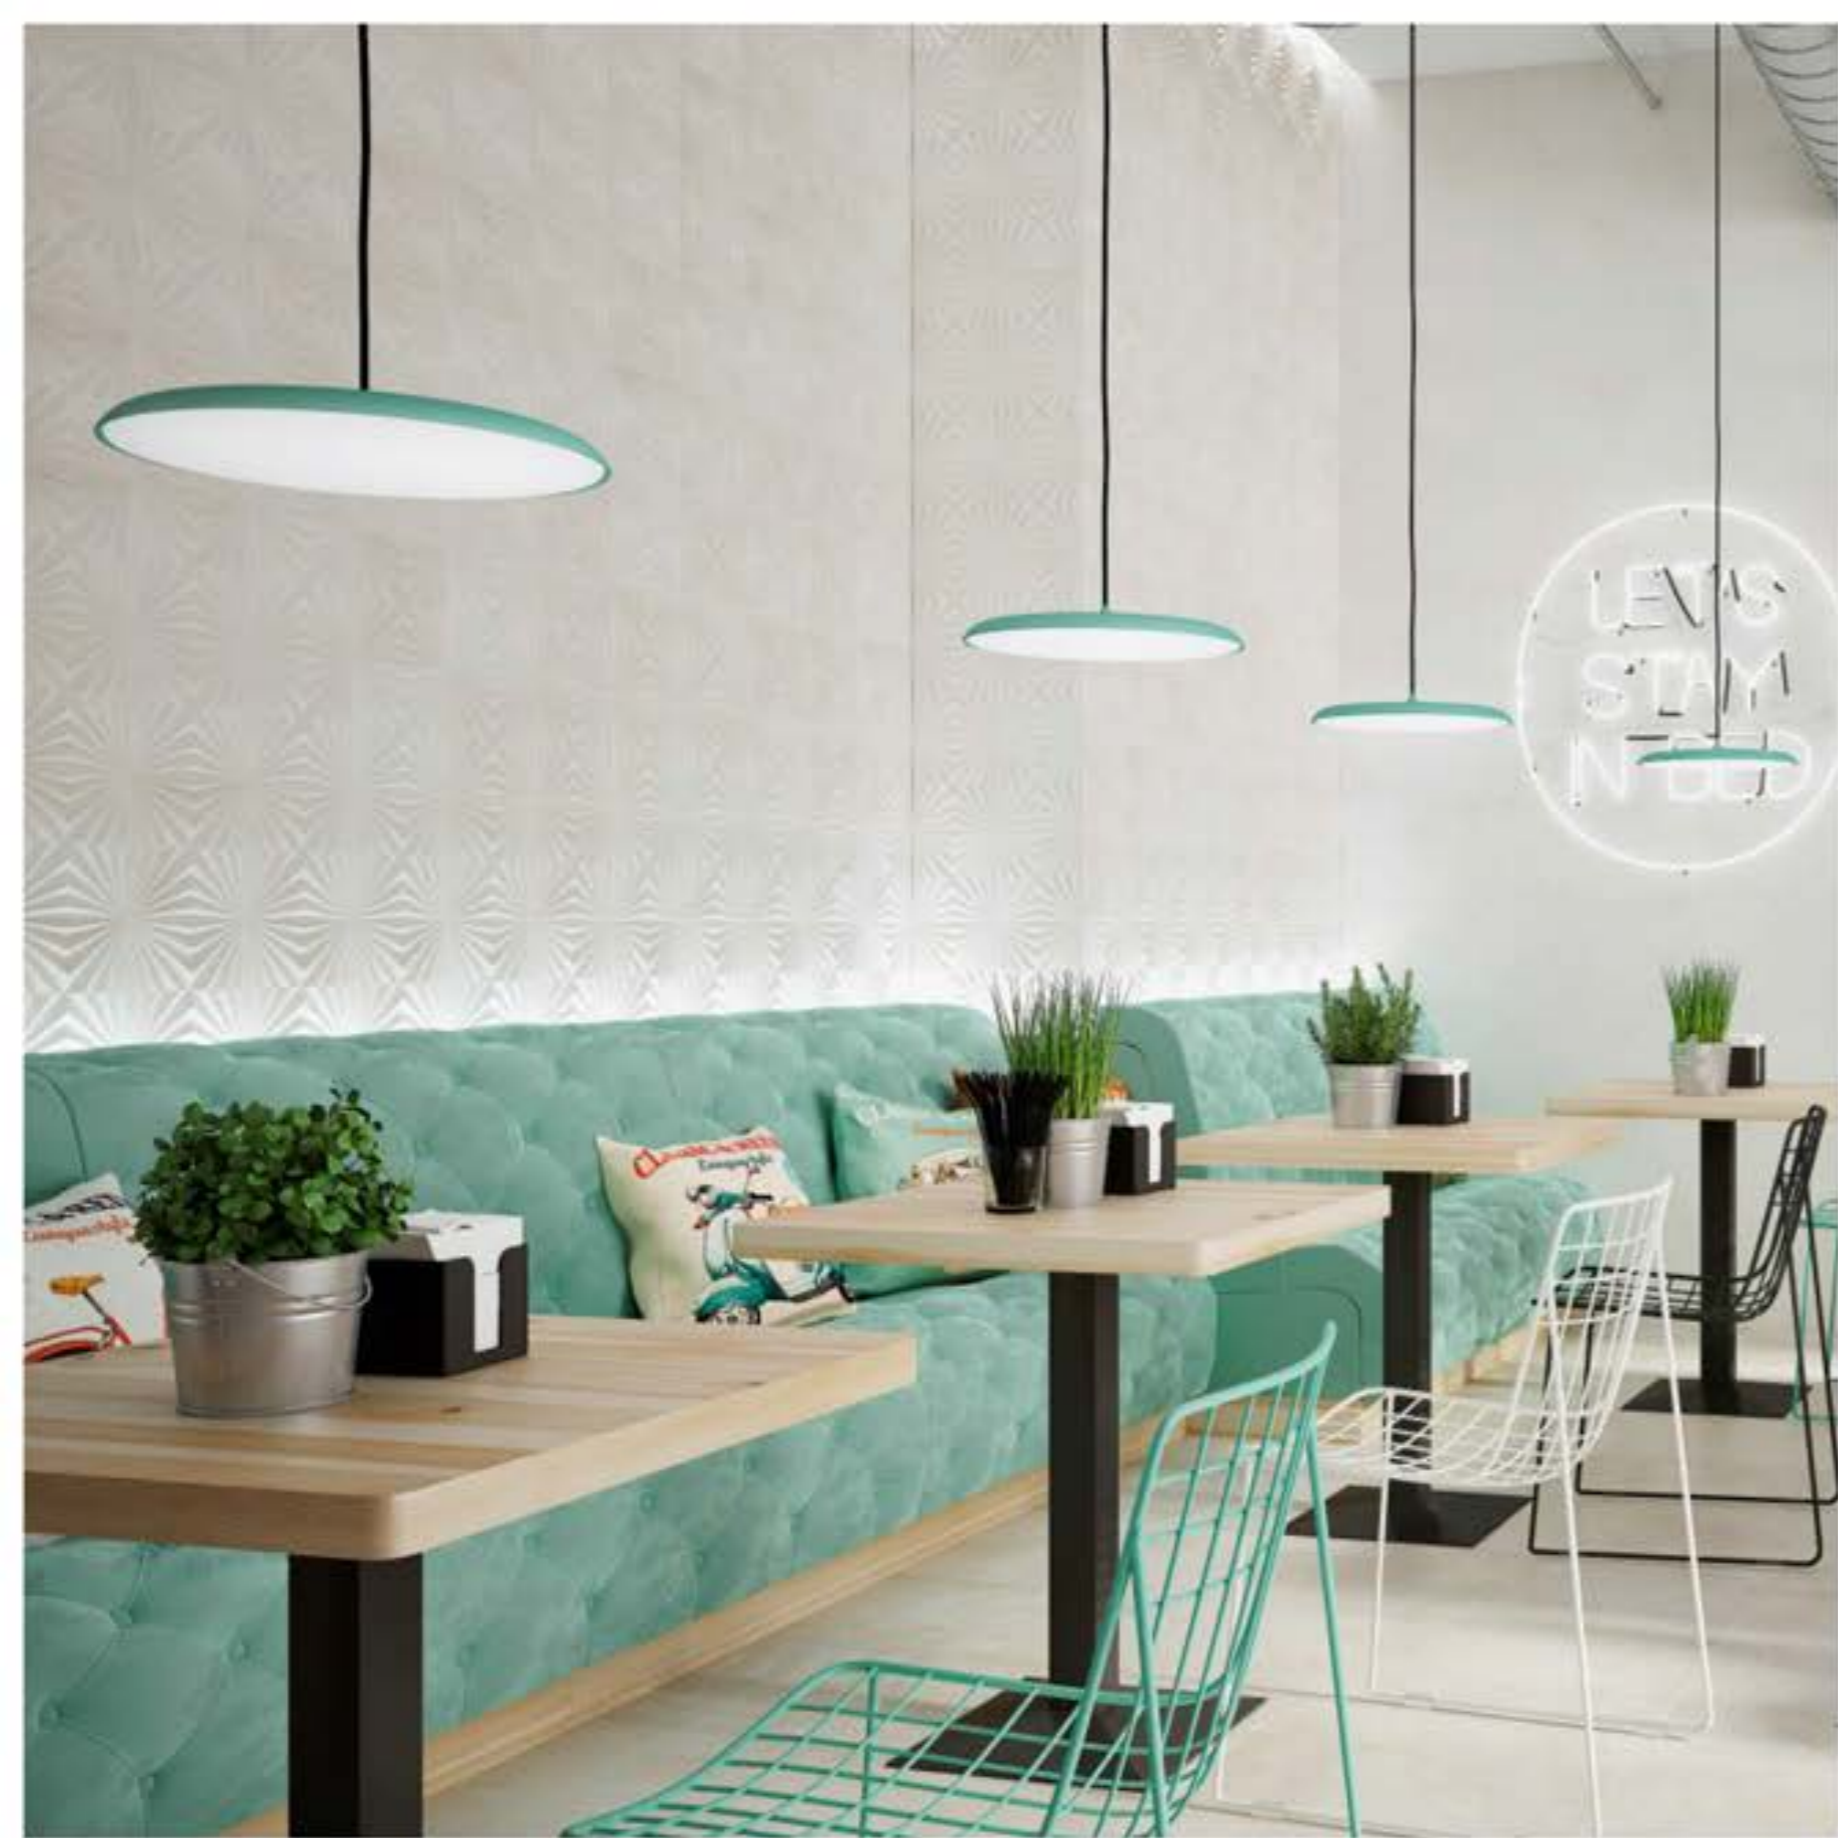

THE TILE BOUTIQUE
Exclusive Designer Tiles Collection

Malta Series

Malta Optic Sand (44.2 x 44.2) cm