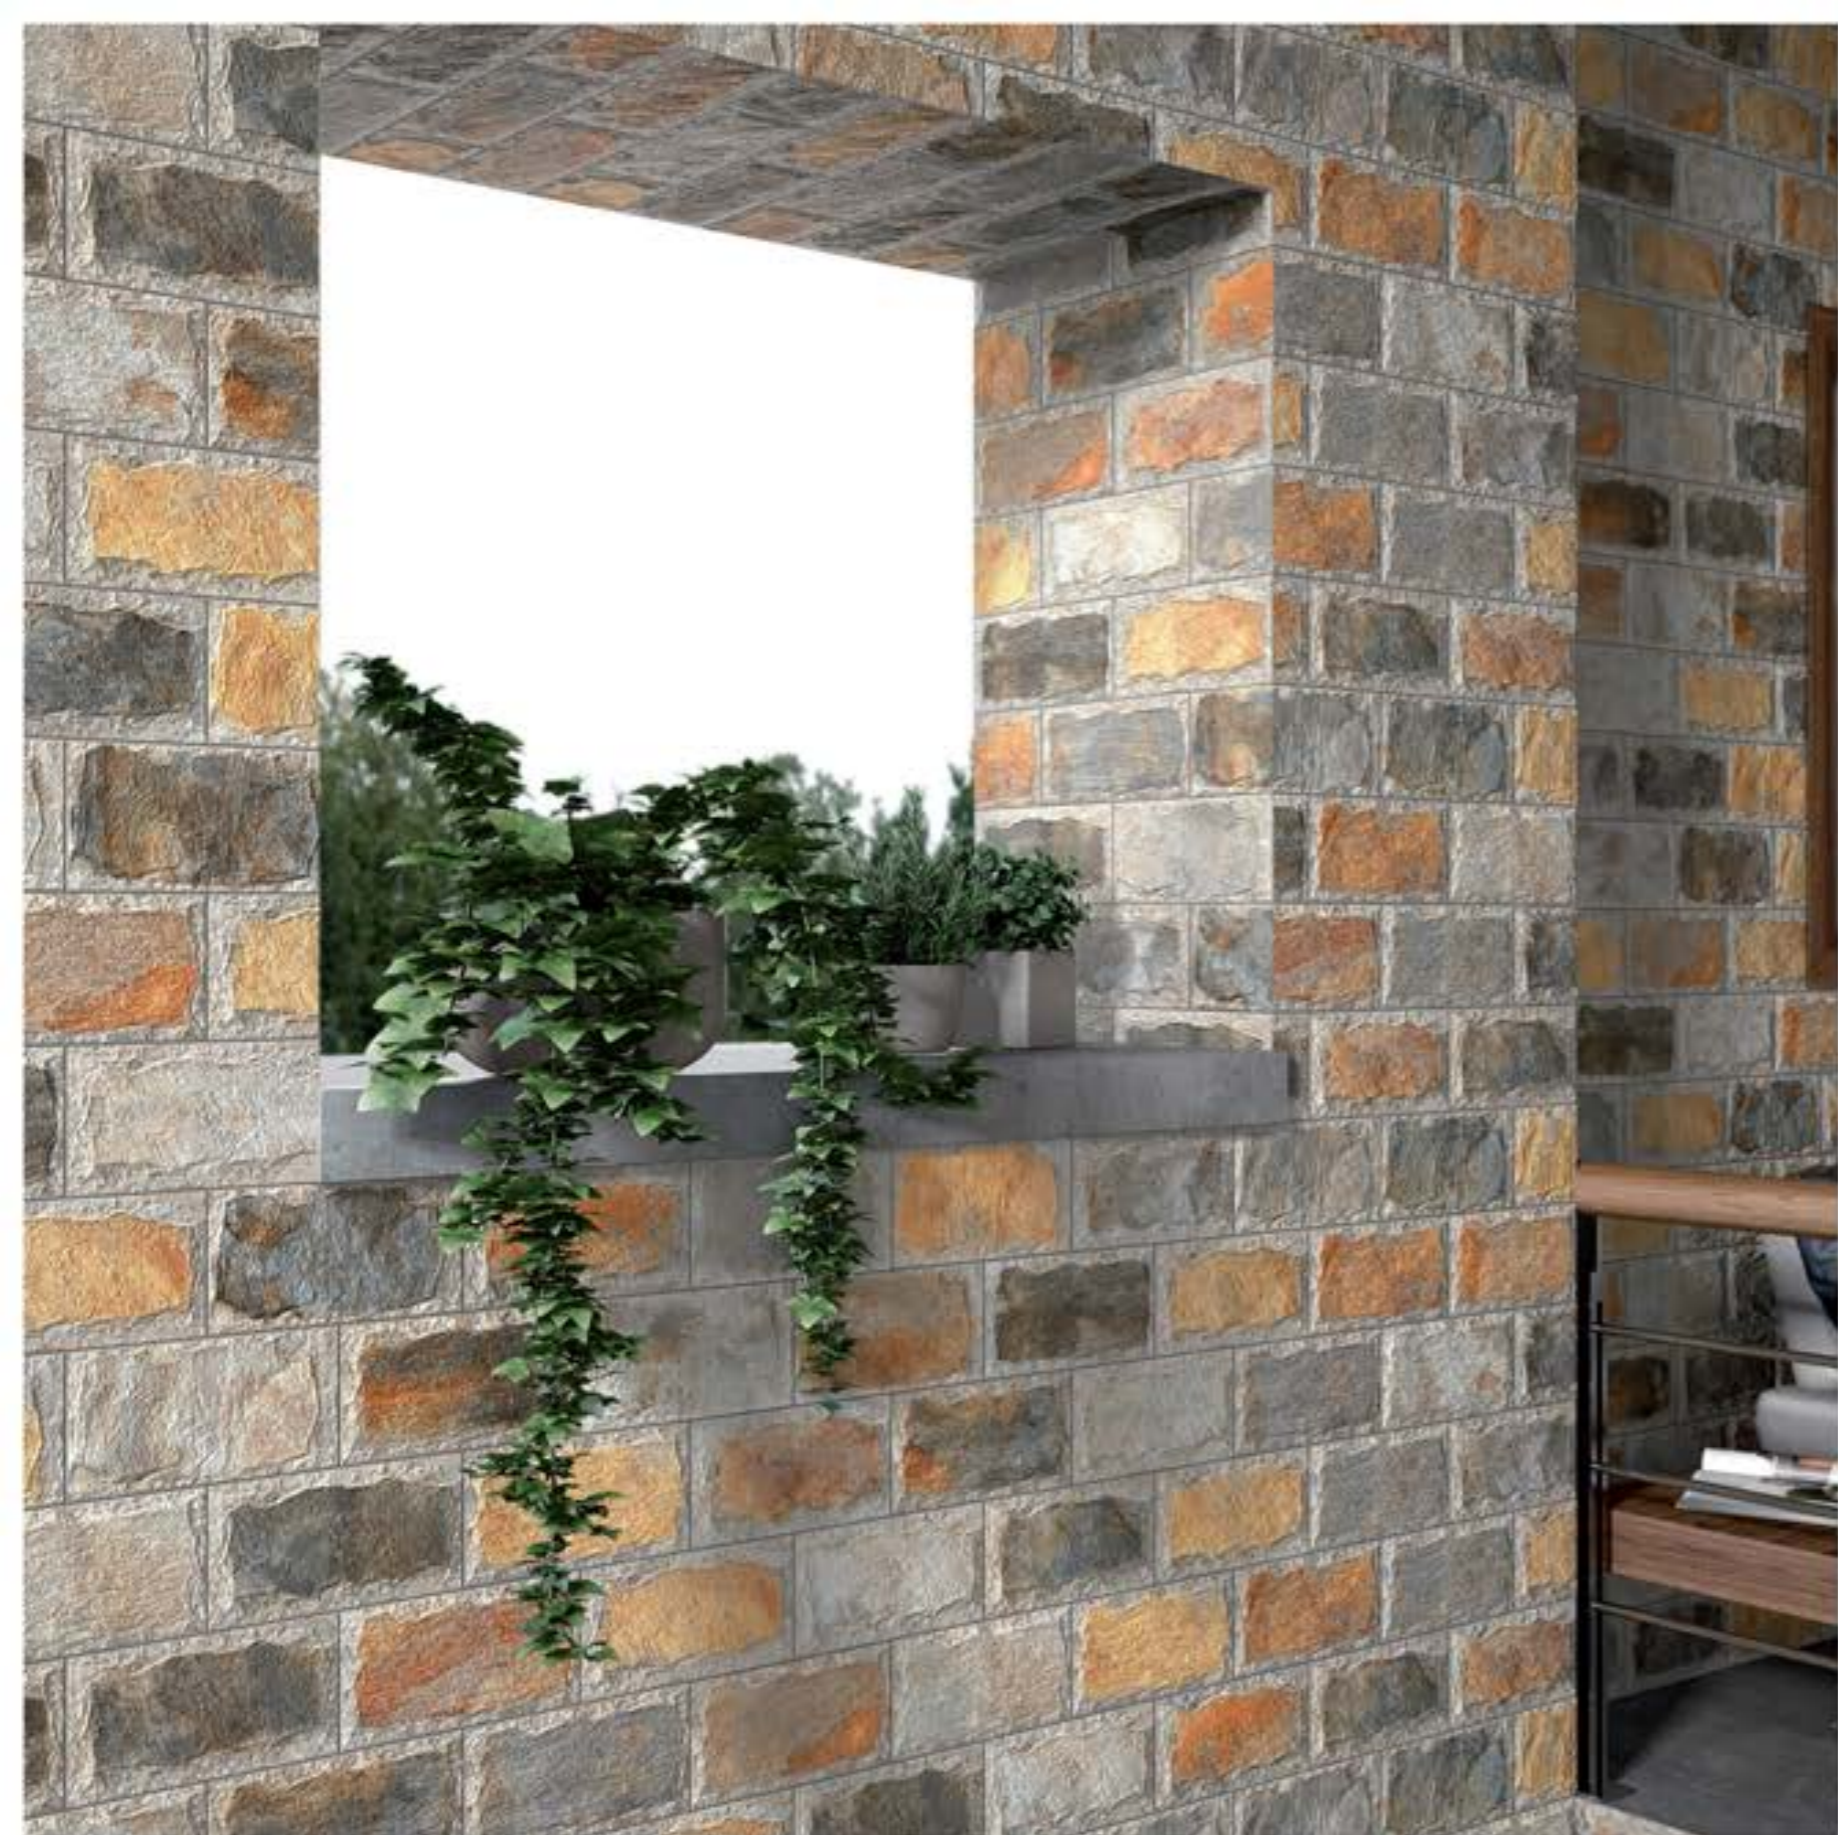

THE TILE BOUTIQUE
Exclusive Designer Tiles Collection