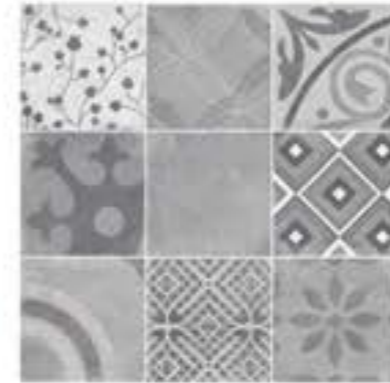

THE TILE BOUTIQUE
Exclusive Designer Tiles Collection

Hidra Series

Gris
(60.0 X 60.0)cm
(Random Design)

Beige
(60.0 X 60.0)cm
(Random Design)

Box	Pc.	sq.mL	kg
	4	1.44	31