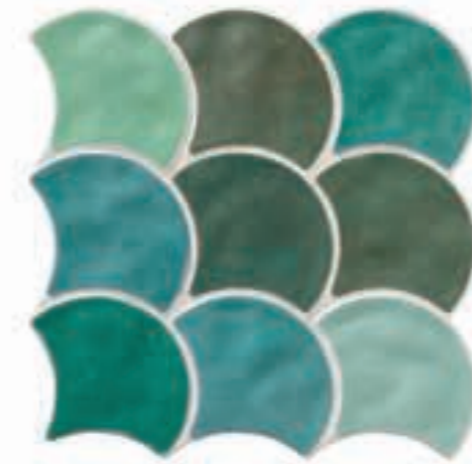

THE TILE BOUTIQUE
Exclusive Designer Tiles Collection

Scale Series

SCALE GARDEN
(30.7 X 30.7)cm