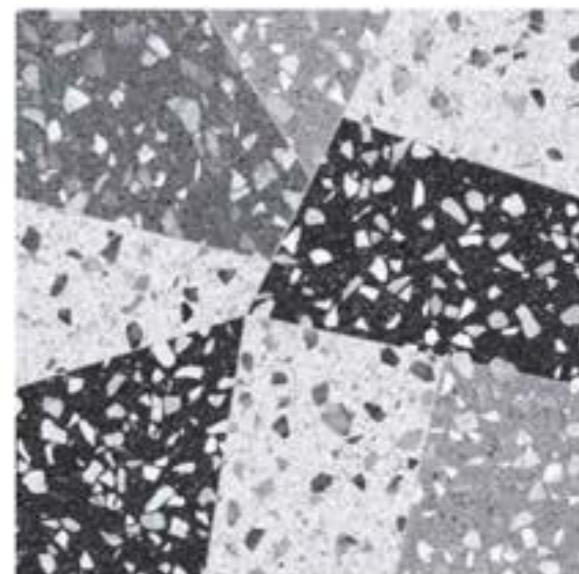

Murano Series

Murano White (50 x 50 cm)

Murano Silver (50 x 50 cm)

Murano Black (50 x 50 cm)

Murano Complex (50 x 50 cm)

Box	Pc.	sq.m.	kg.
	5	1,25	27

THE TILE BOUTIQUE
Exclusive Designer Tiles Collection

Muse LIS Series