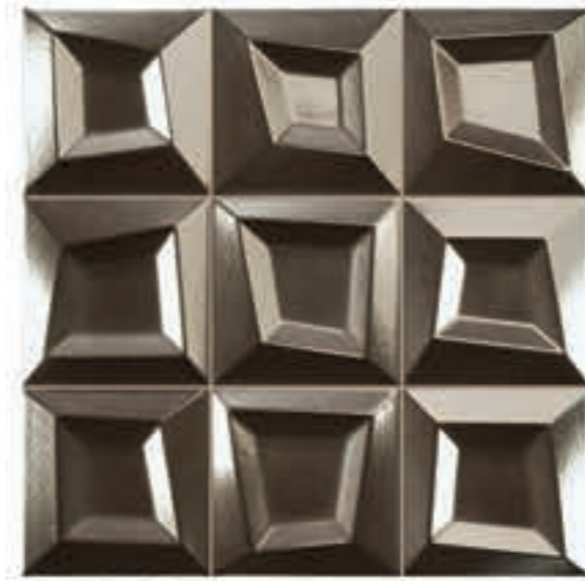

THE TILE BOUTIQUE
Exclusive Designer Tiles Collection

Frame Series

Frame Antracita
(33.3 X 33.3) Cm