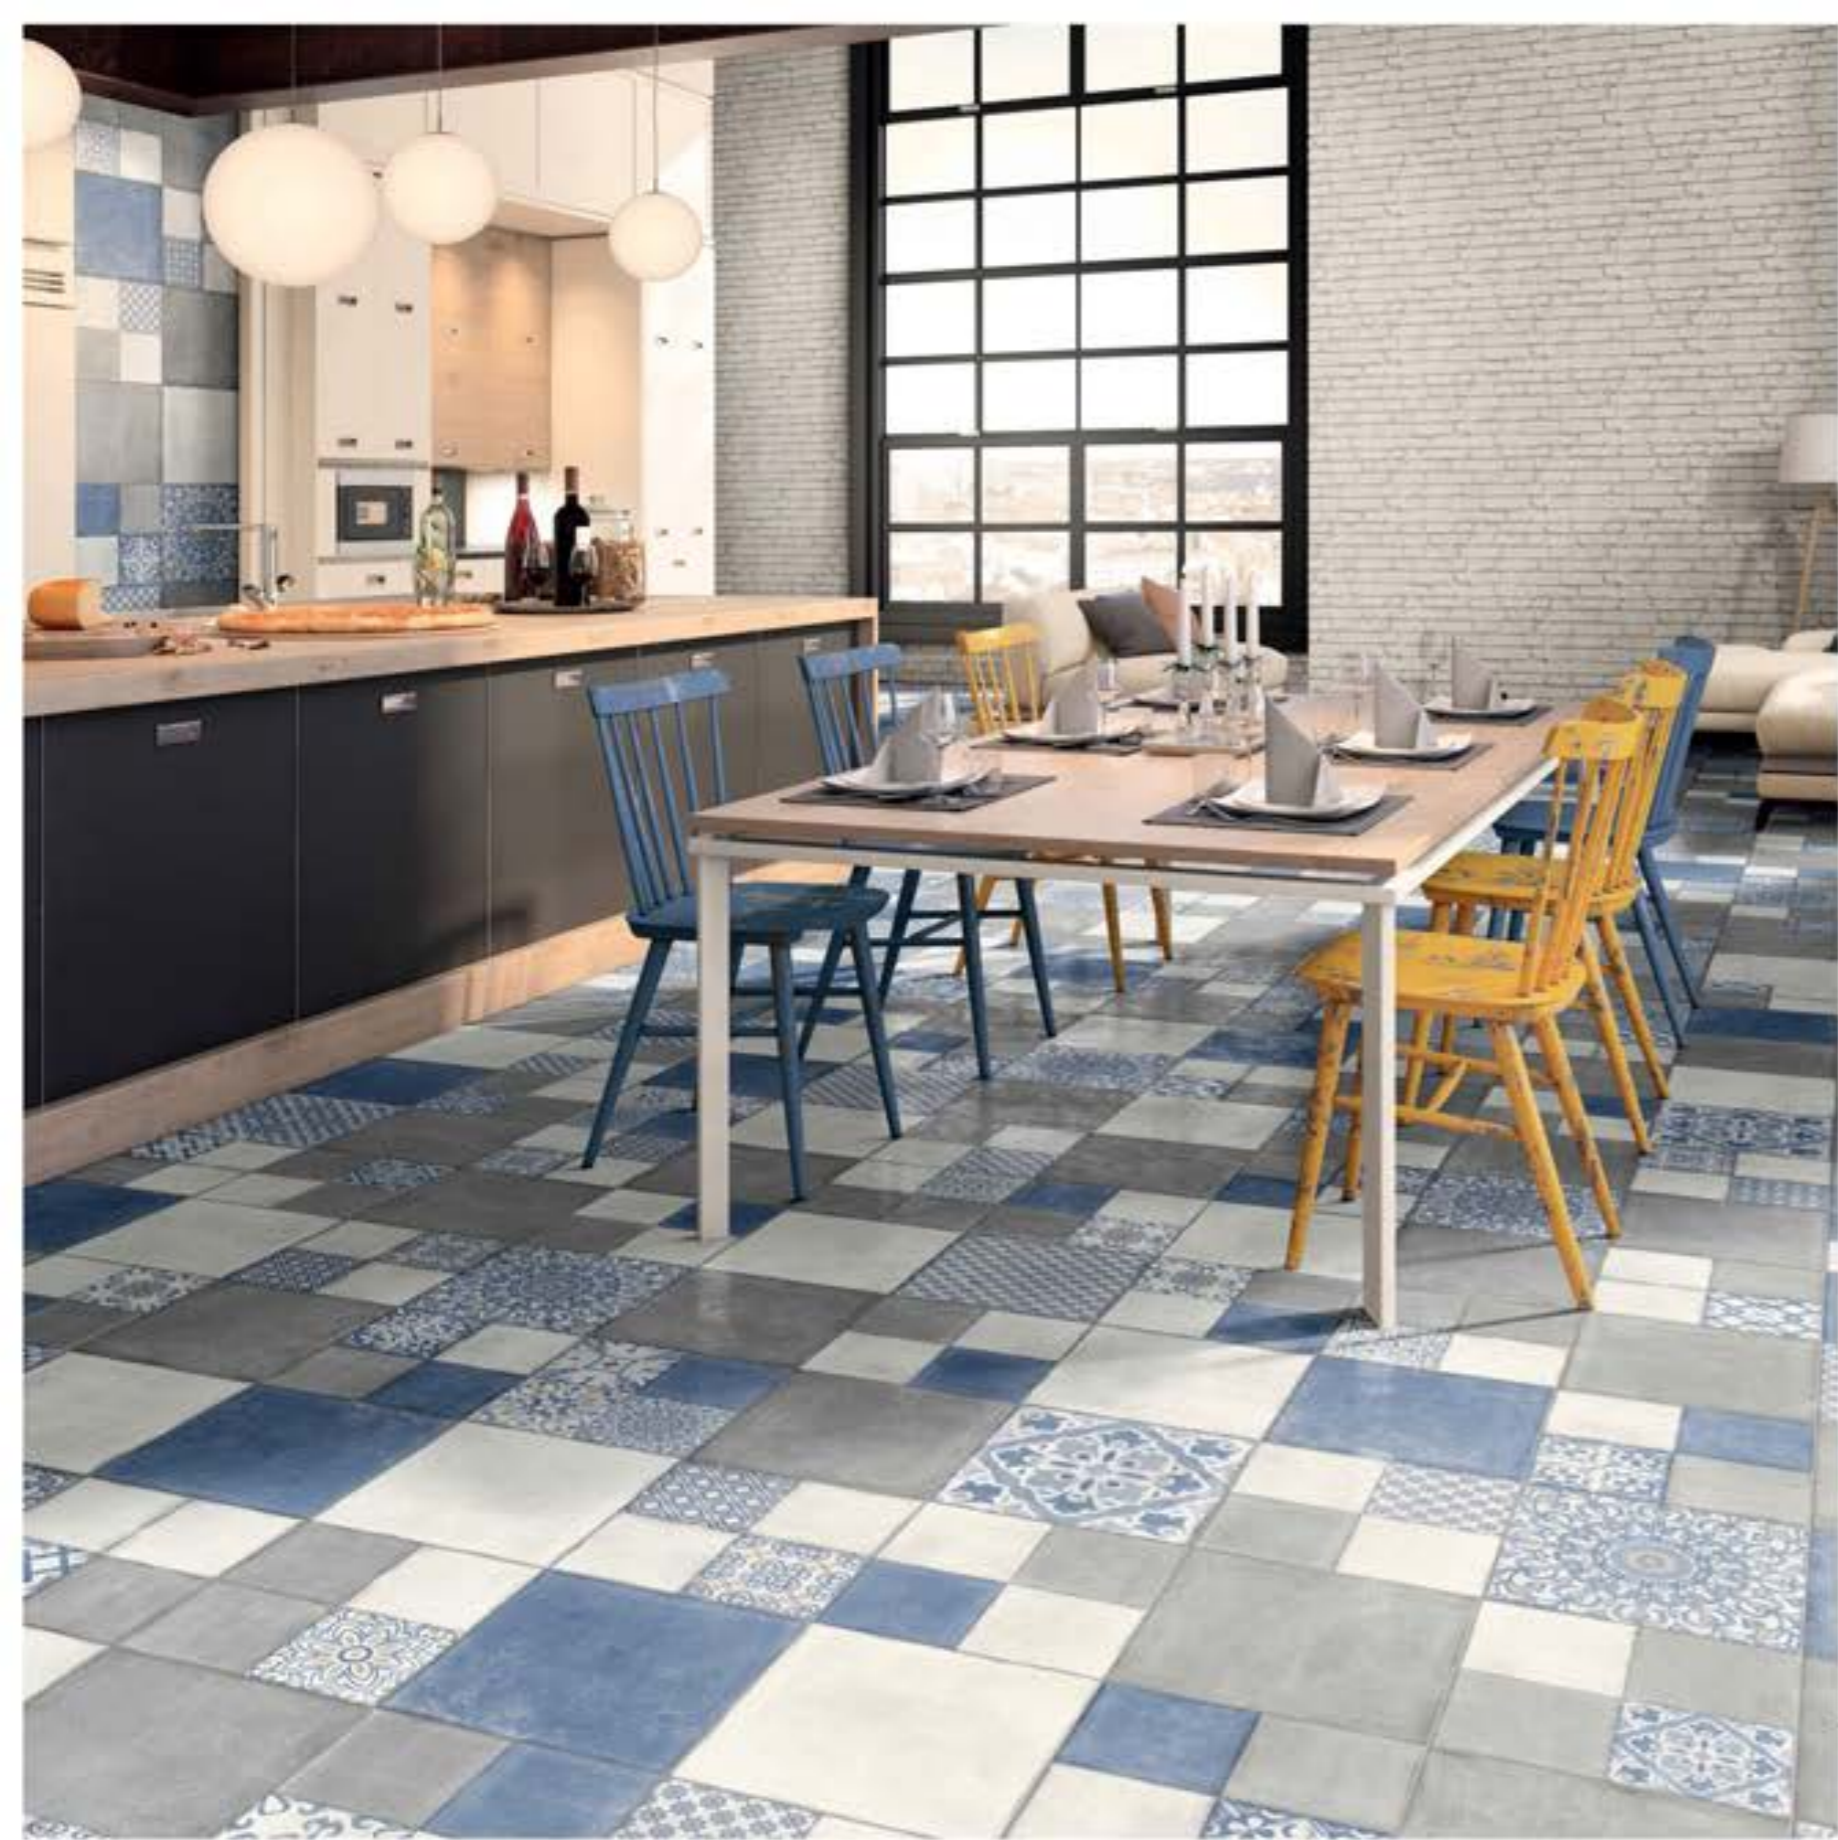

THE TILE BOUTIQUE
Exclusive Designer Tiles Collection

Occitane Series