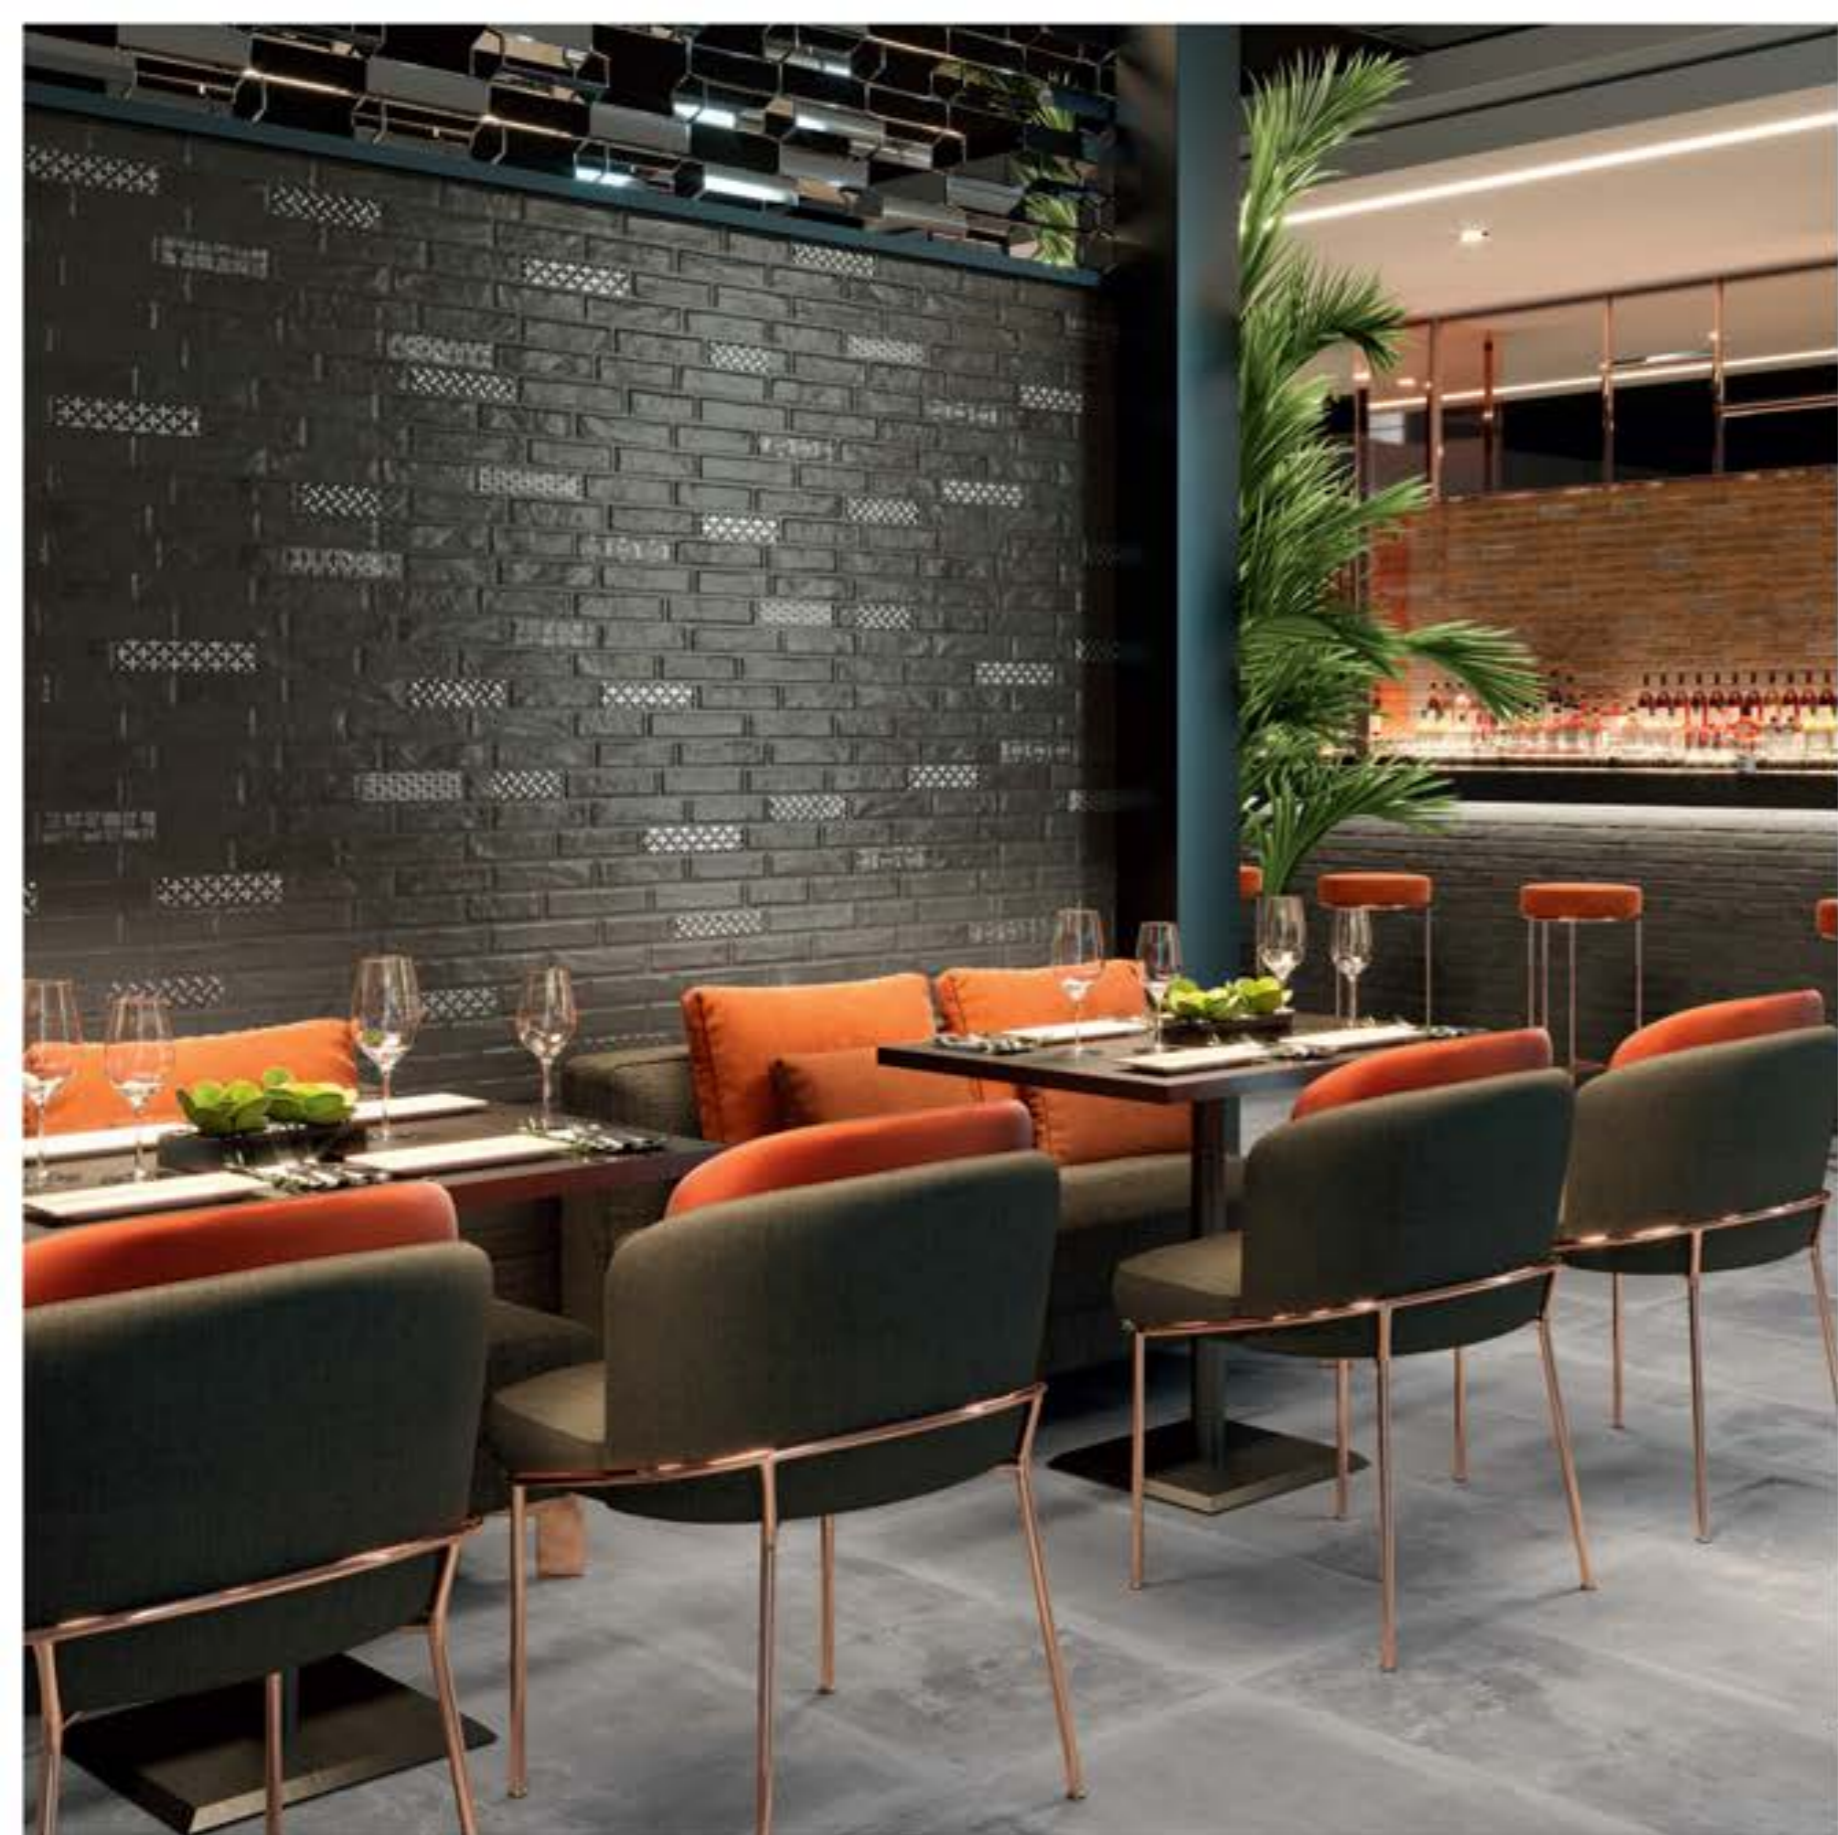

Forli Sforza 20.0 x 20.0cm

Forli Visconti 20.0 x 20.0cm

Forli Cream 20.0 x 20.0cm

Box	Pc.	sq.m.	kg.
	25	1	18

THE TILE BOUTIQUE
Exclusive Designer Tiles Collection

Foundry Series

Foundry Base Acero 333mm x 666mm