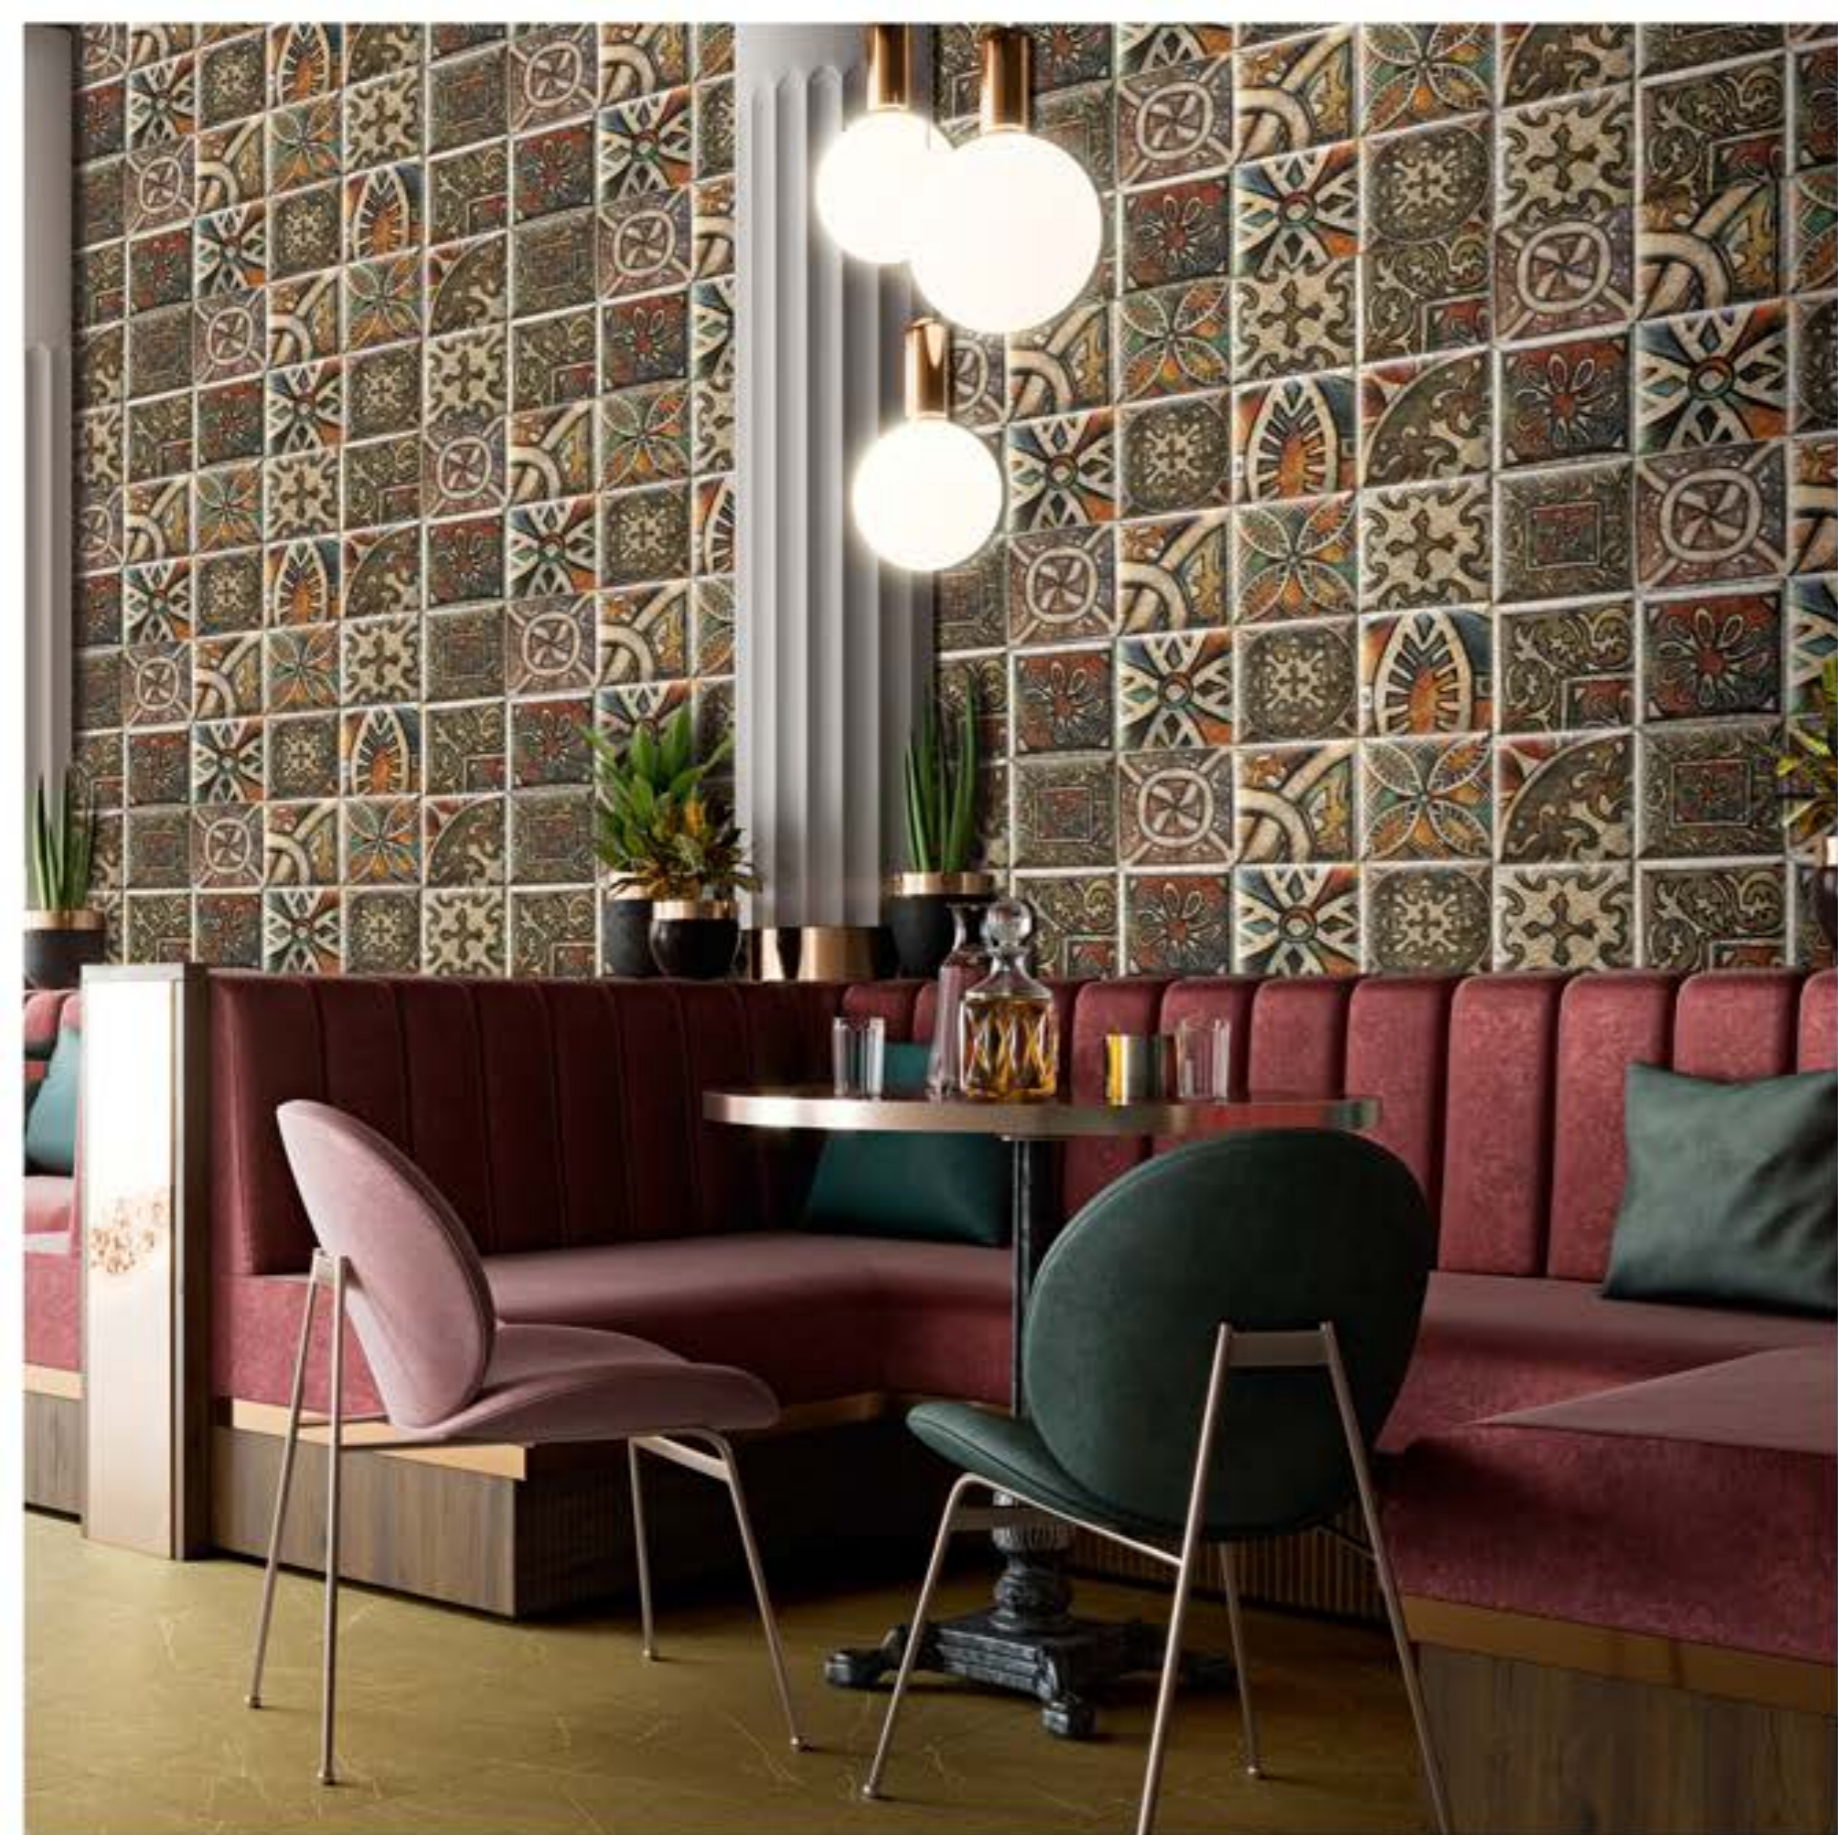

BASIC NIAGARA (25 x 25 cm)

BASIC ROSE (25 x 25 cm)

DALIA DANDELIONA (25 x 25 cm)

DALIA KALE (25 x 25 cm)

DALIA NIAGARA (25 x 25 cm)

DALIA ROSE (25 x 25 cm)

Box	Pcs.	sqm.	kg.
	18	1.0	22

THE TILE BOUTIQUE
Exclusive Designer Tiles Collection