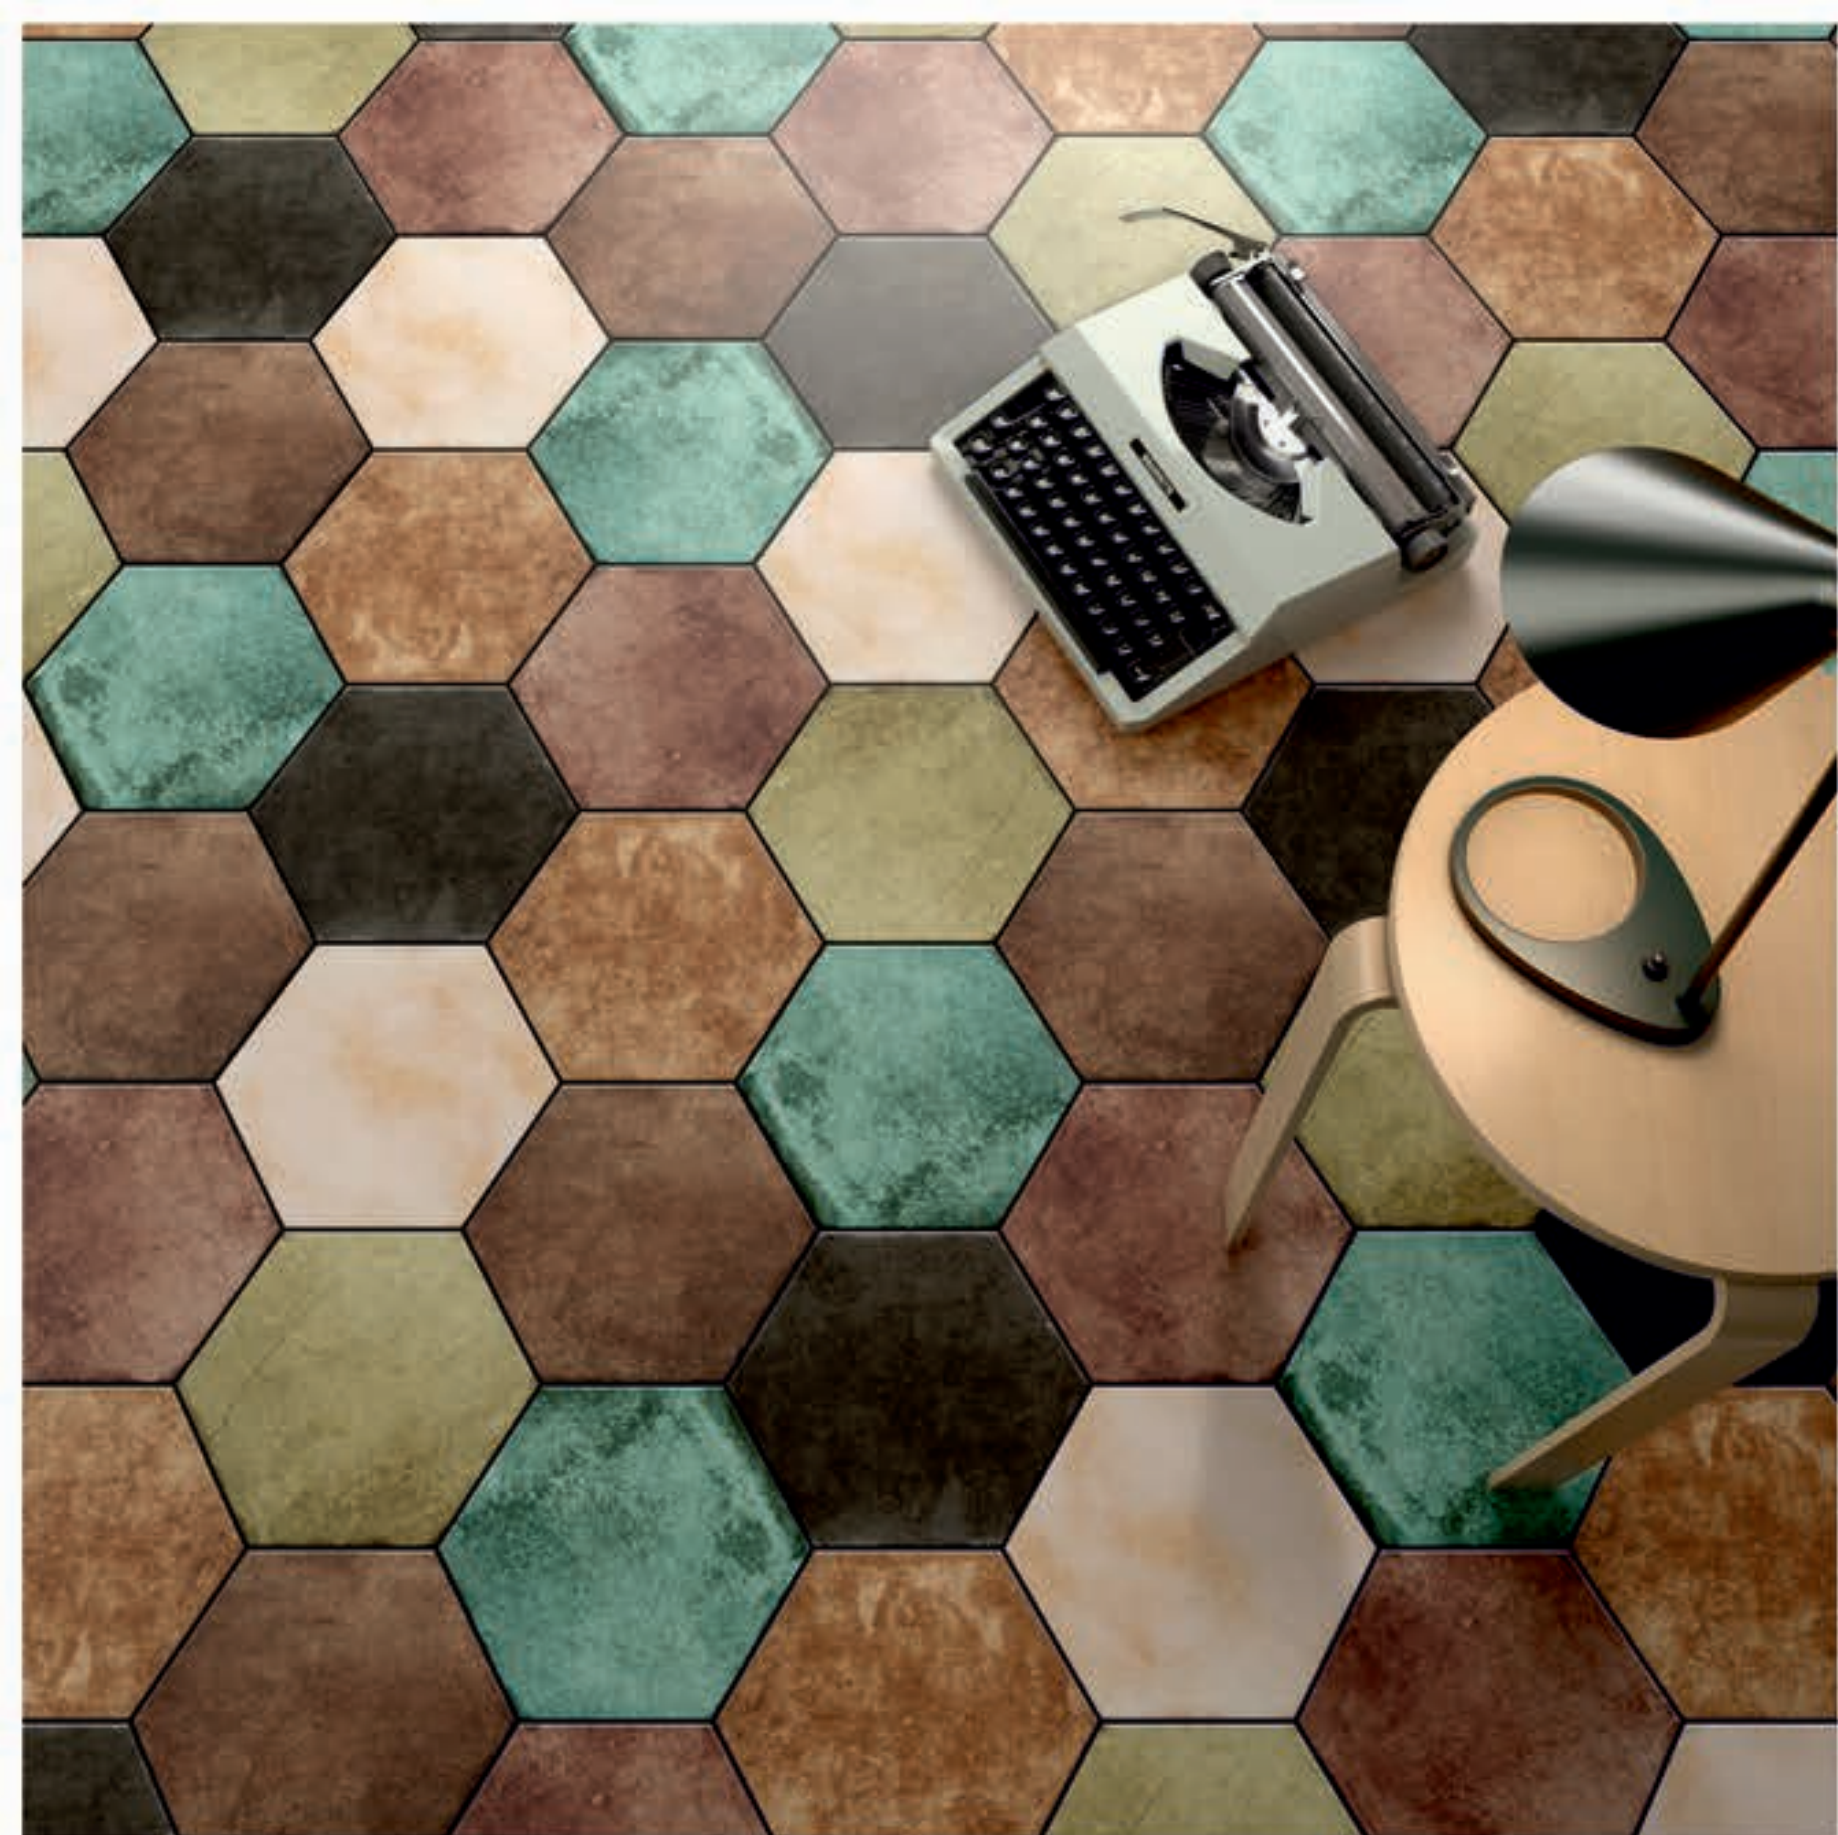

Fika Mix Hexagonal Colour (19.8 x 22.8) cm