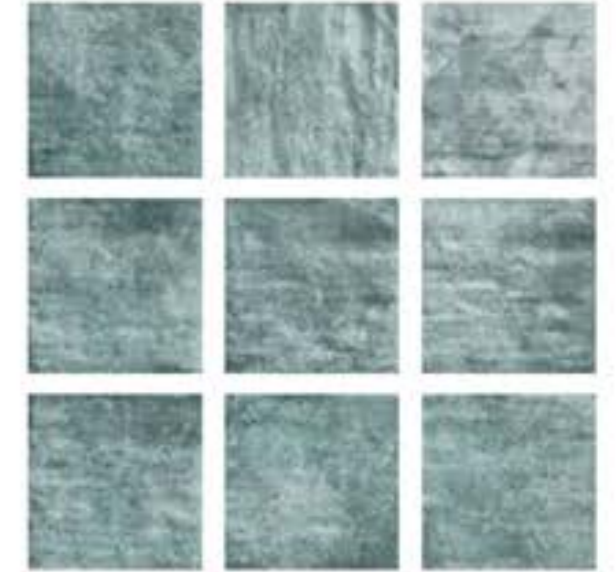

Green
(20 X 20) Cm