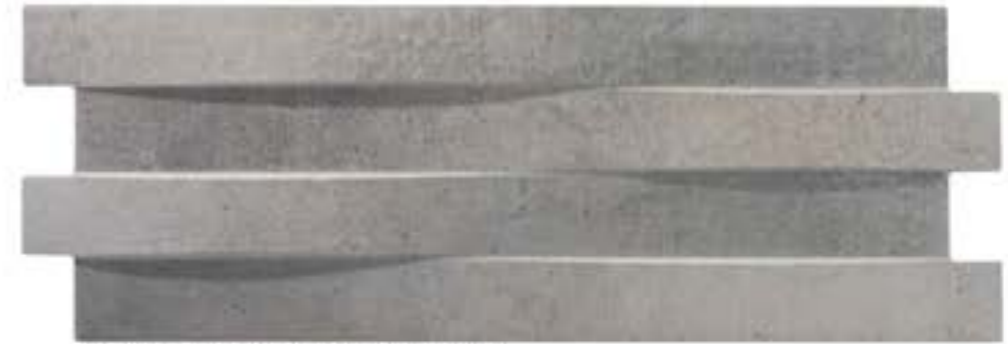

THE TILE BOUTIQUE
Exclusive Designer Tiles Collection

Brunswick Series

Brunswick Cement Graphite (17.0 X 52.0)cm

Brunswick Cement Grey (17.0 X 52.0)cm

Brunswick Cement Taupe (17.0 X 52.0)cm

Box	Pcs.	sqmL	kg
	14	1.24	21