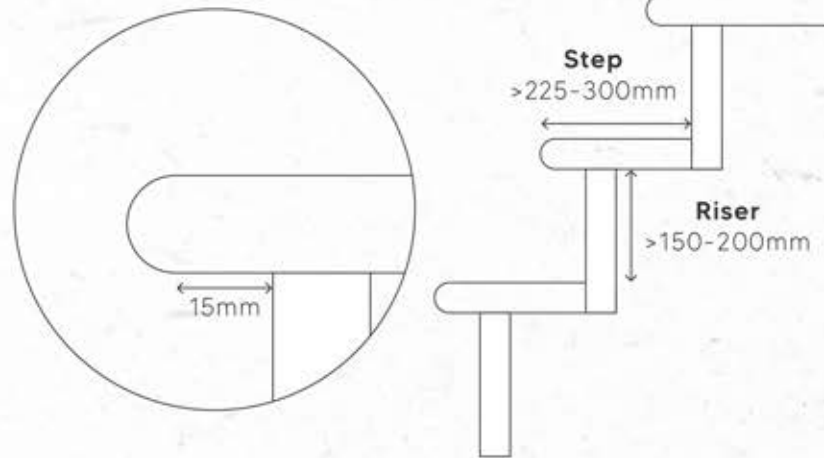

INCREDIBLE

Colours

MIRACLE

Experience

MAGIC series

FULLBODY

SIZE	9.5mm	11mm	12mm	16mm	20mm
600x1200mm		•		•	•
600x600mm	•			•	•

STEPS

Wall

Floor

STEP

300x1200mm

This punch is specially designed for step & riser tiles. It highlights the edge of the step with its pattern to show the beginning of the step.

Bull Nose
Protrusion

The step & riser tiles are created keeping in mind the need to install tiles in stairways or such high spaces. Our step & riser tiles are designed with a bullnose edge to avoid any harm that might occur due to sharp-edged tiles while climbing up or stepping down. These tiles come in 15mm thickness and with an anti-skid surface to provide a comfortable and durable experience.