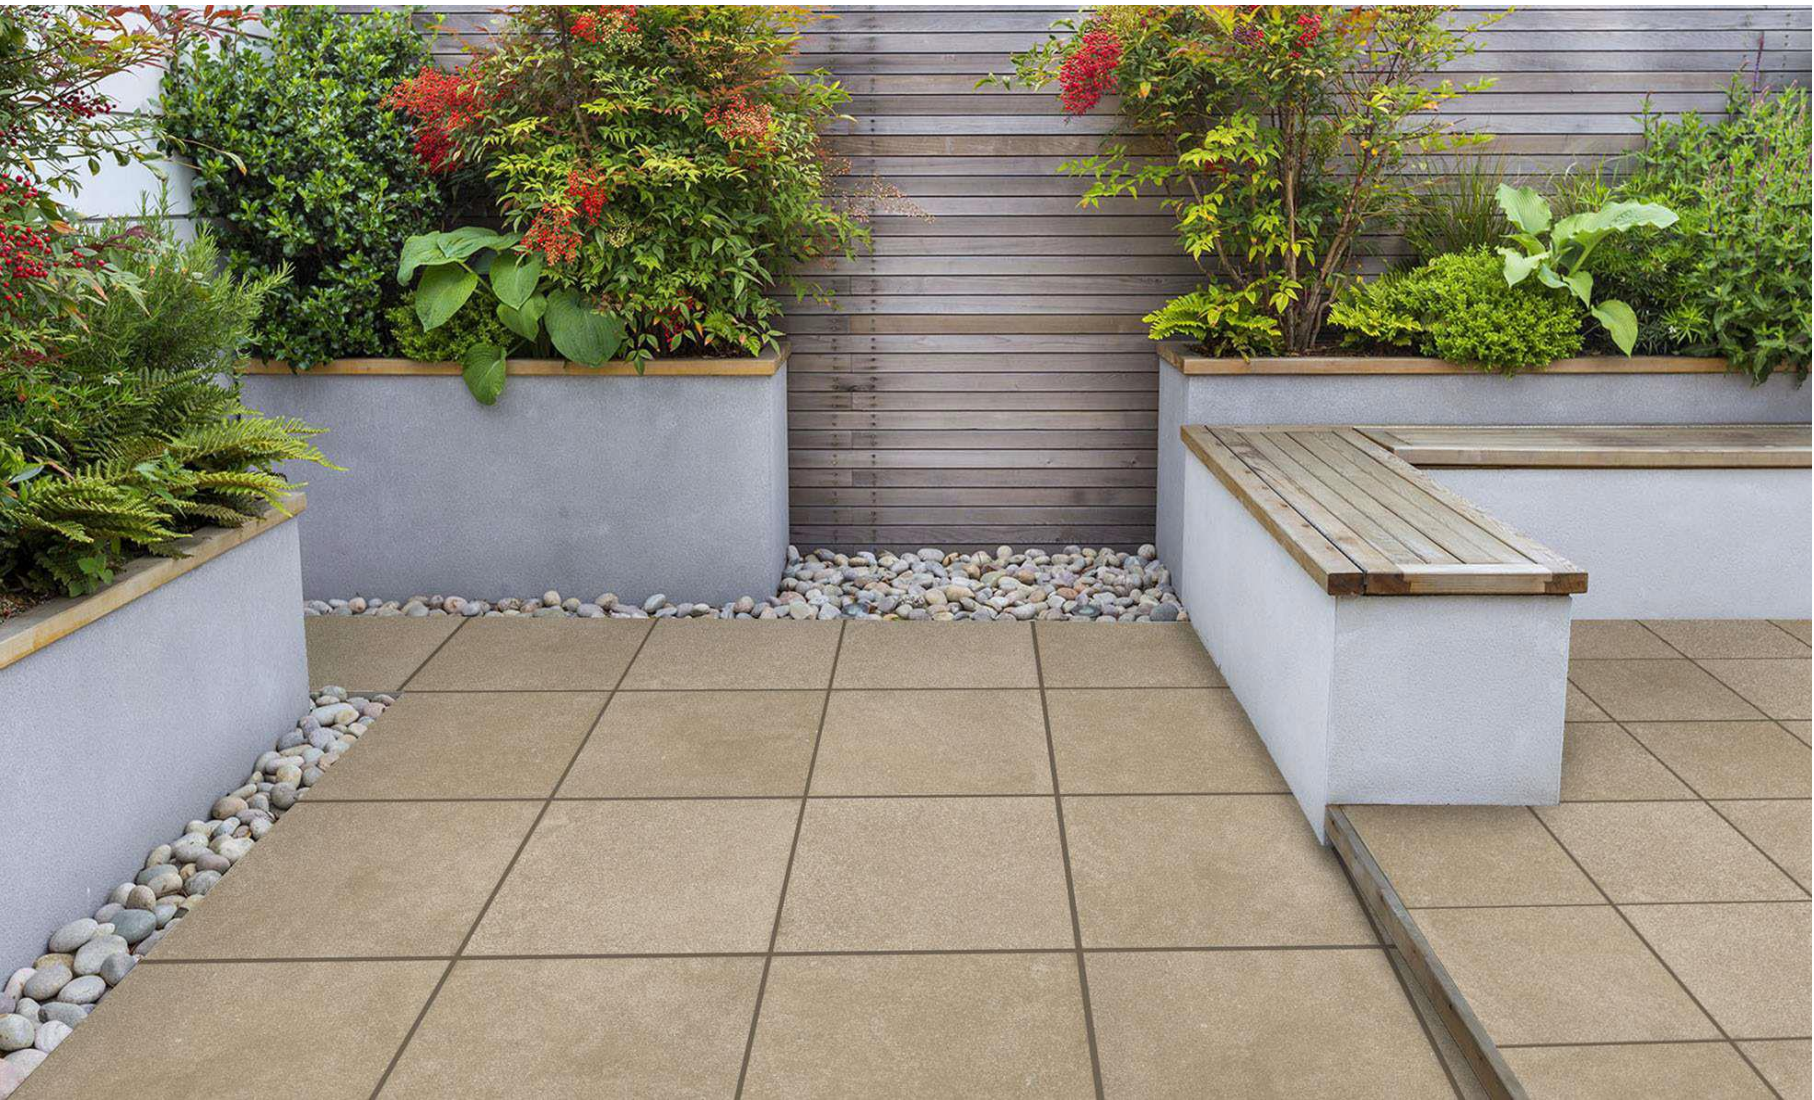

400 x 400 mm | 16mm Thickness
Glazed Vitrified Tiles

Atelier Almond