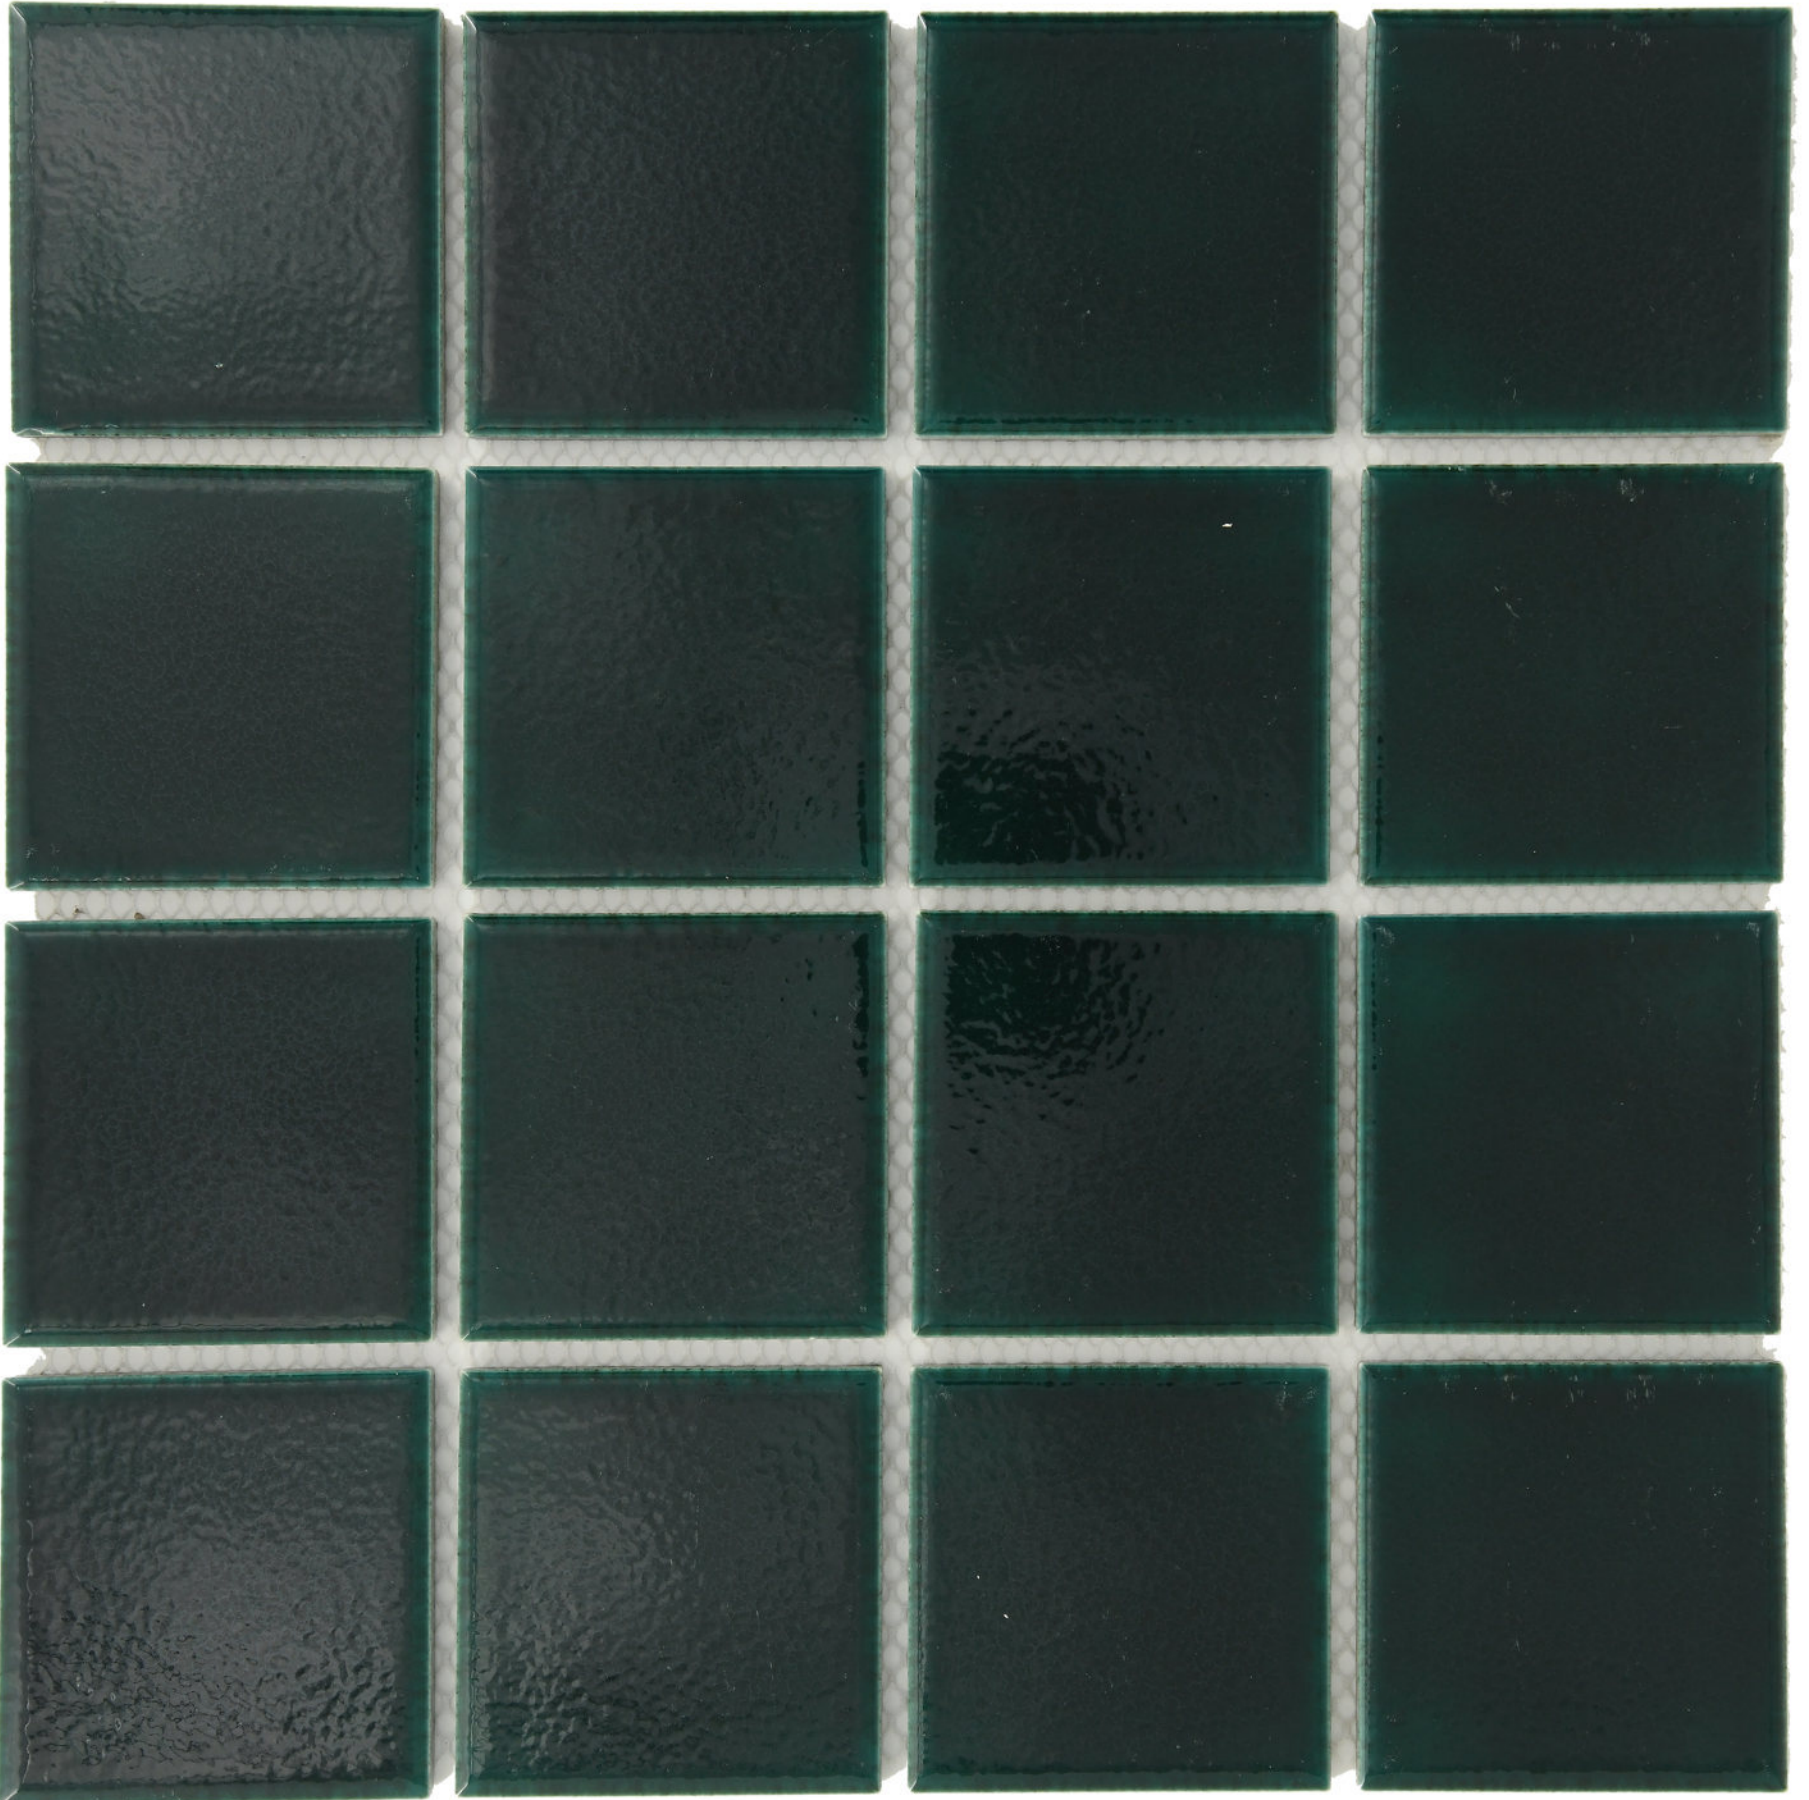

SHEET SIZE:- 302.5X302.5

THE TILE BOUTIQUE

Exclusive Designer Tiles Collection

KI-73-999

CHIP SIZE:- 73X73MM

SHEET SIZE:- 302.5X302.5

THE TILE BOUTIQUE

Exclusive Designer Tiles Collection