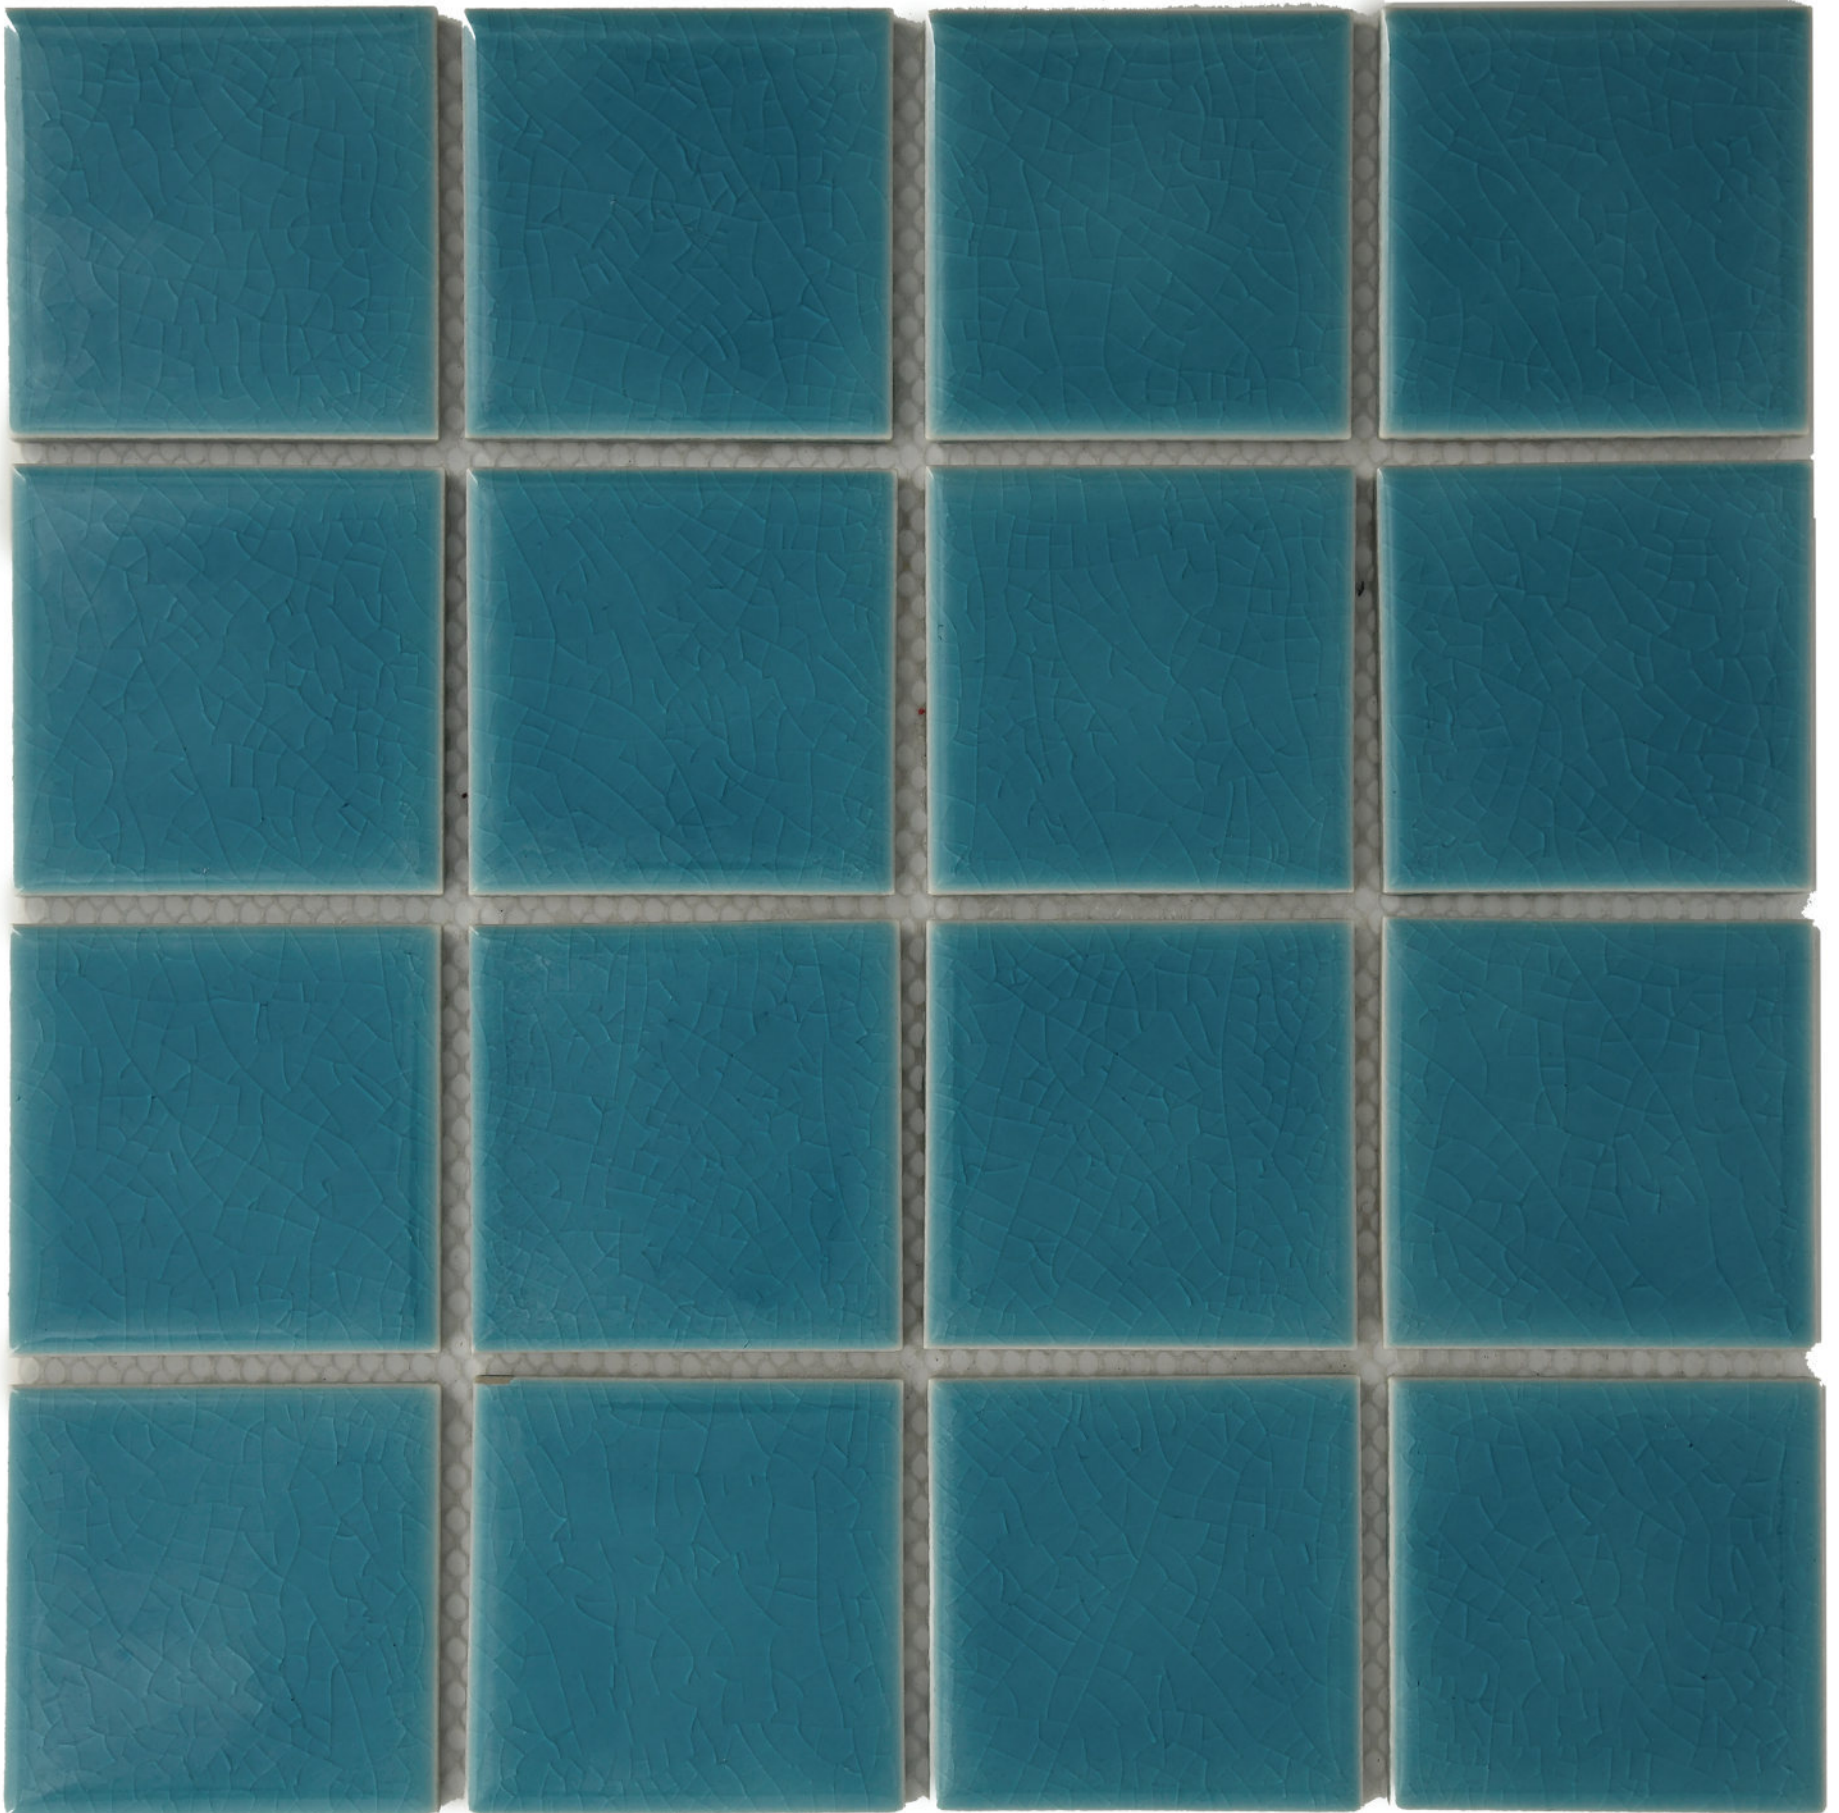

THE TILE BOUTIQUE

Exclusive Designer Tiles Collection

KI-73-503

CHIP SIZE:- 73X73MM

SHEET SIZE:- 302.5X302.5