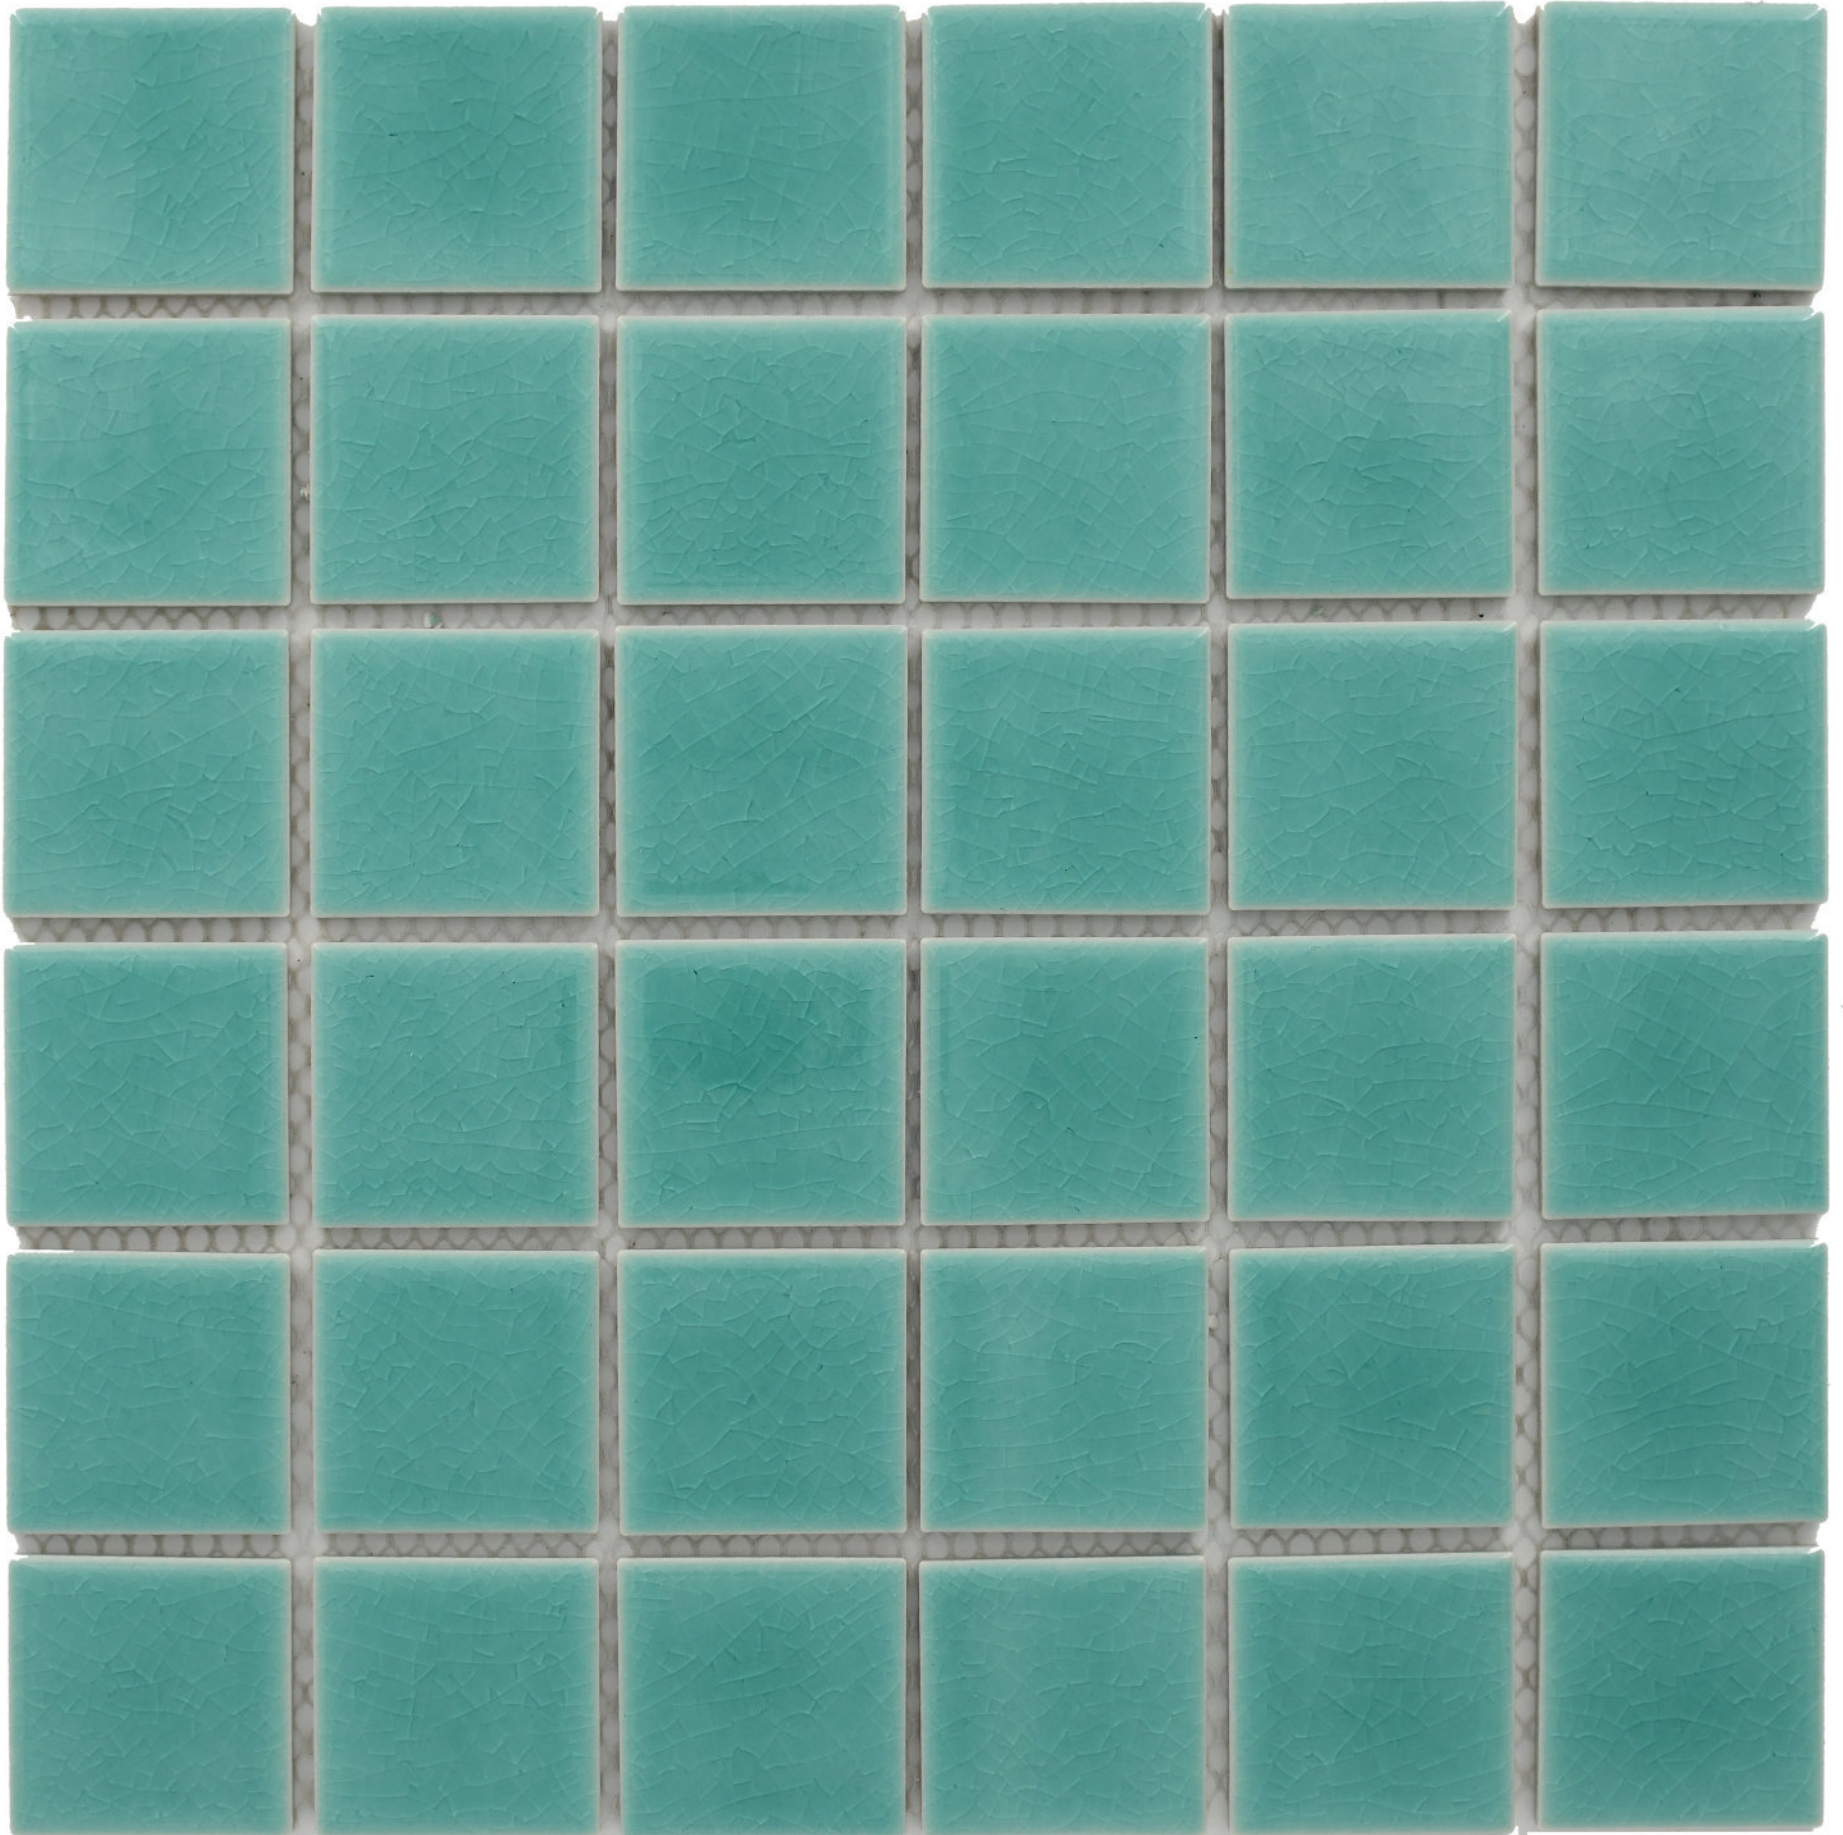

SHEET SIZE:- 303x303mm

THE TILE BOUTIQUE

Exclusive Designer Tiles Collection

KI-48-504

CHIP SIZE:- 48x48MM

SHEET SIZE:- 303x303mm

THE TILE BOUTIQUE

Exclusive Designer Tiles Collection