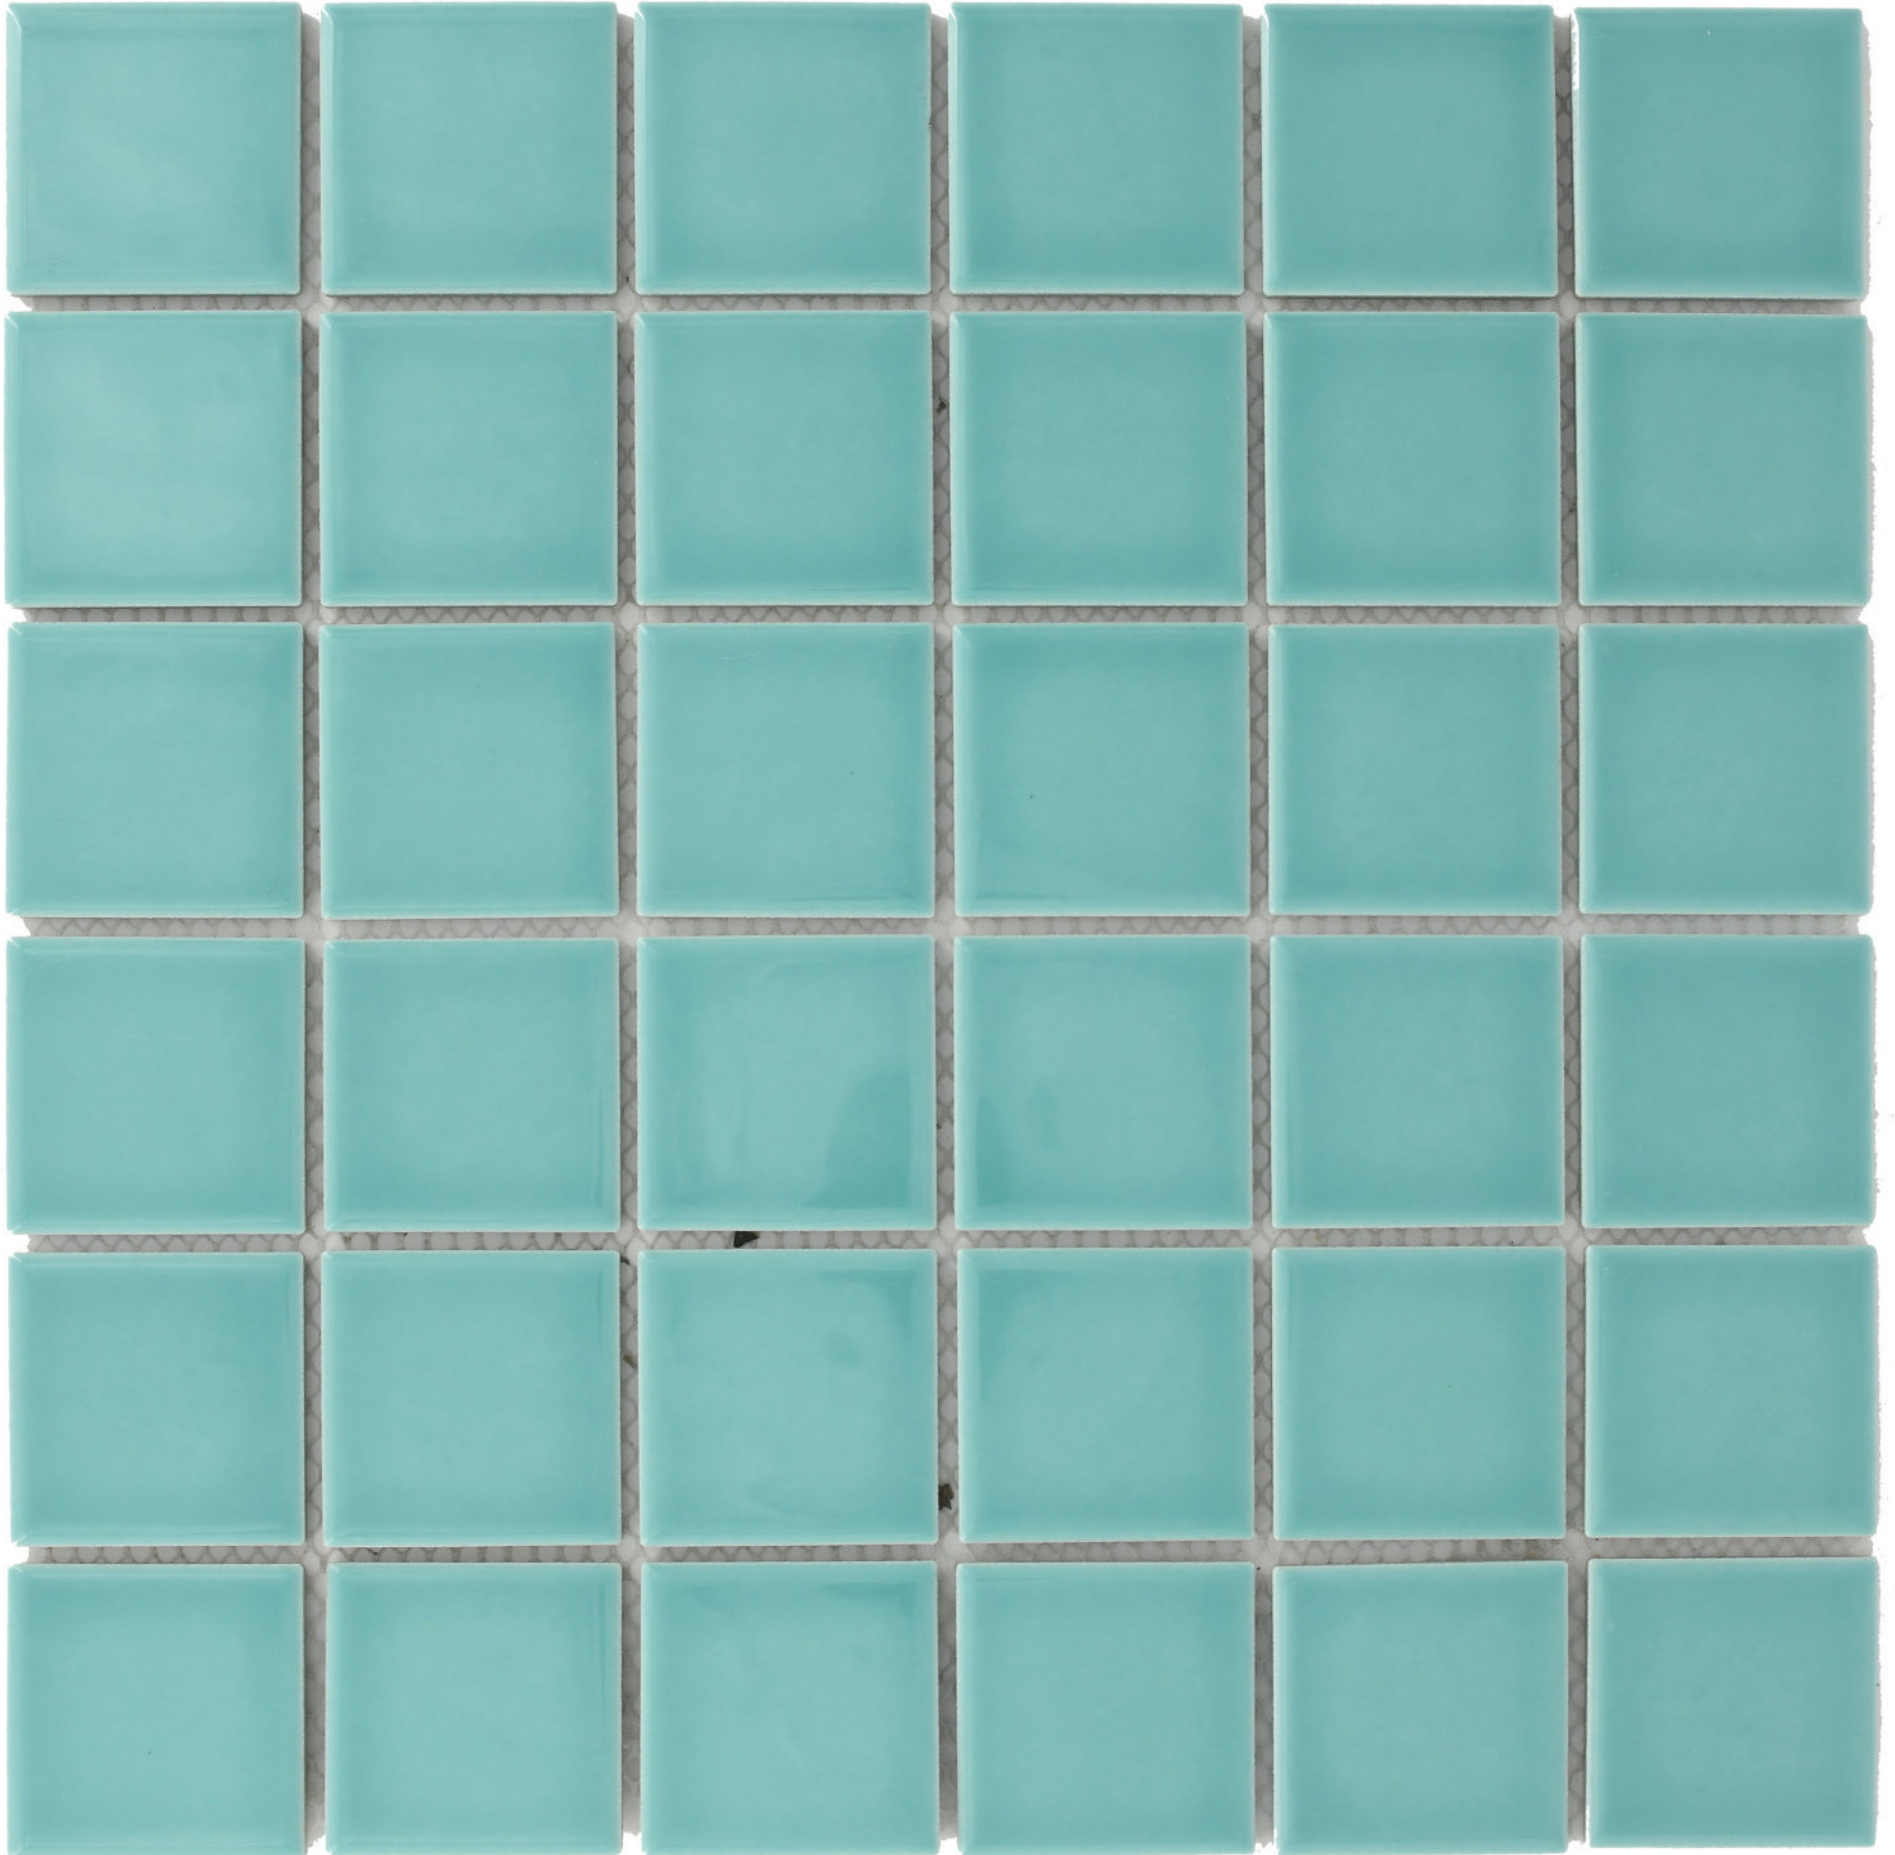

THE TILE BOUTIQUE

Exclusive Designer Tiles Collection

KI-48-142

CHIP SIZE:- 48x48MM

SHEET SIZE:- 303x303mm