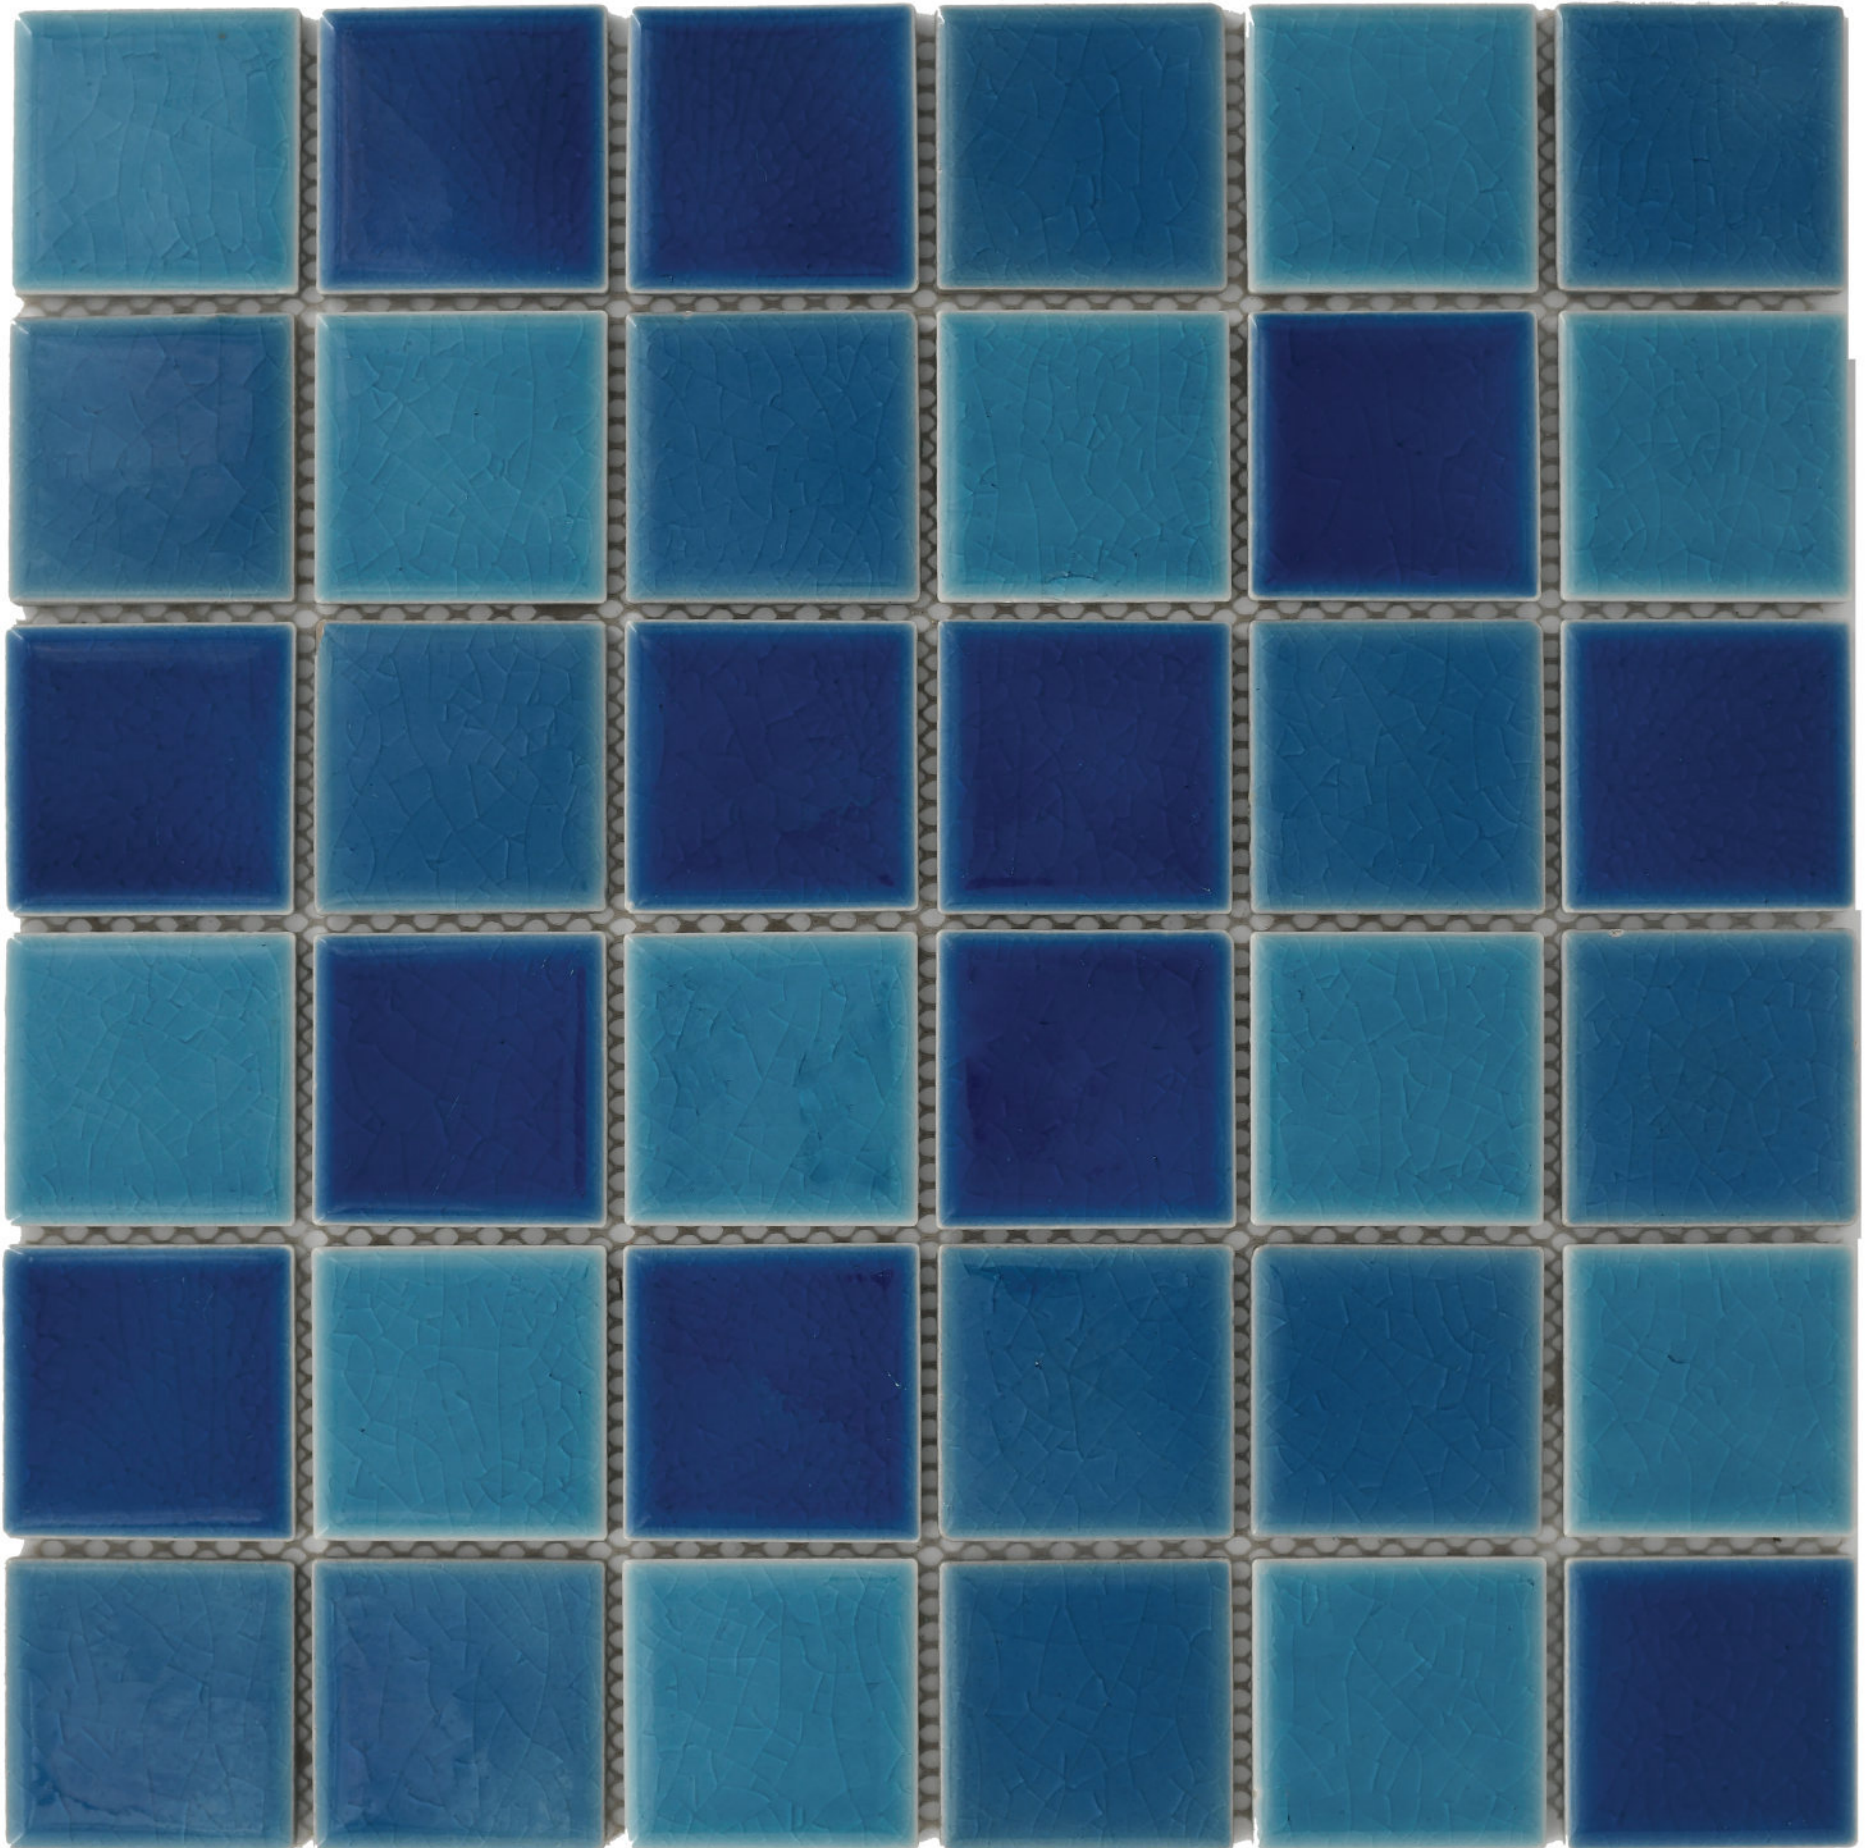

KI-48-505

CHIP SIZE:- 48x48MM

SHEET SIZE:- 303x303mm

THE TILE BOUTIQUE

Exclusive Designer Tiles Collection

KI-48-801

CHIP SIZE:- 48x48MM

SHEET SIZE:- 303x303mm