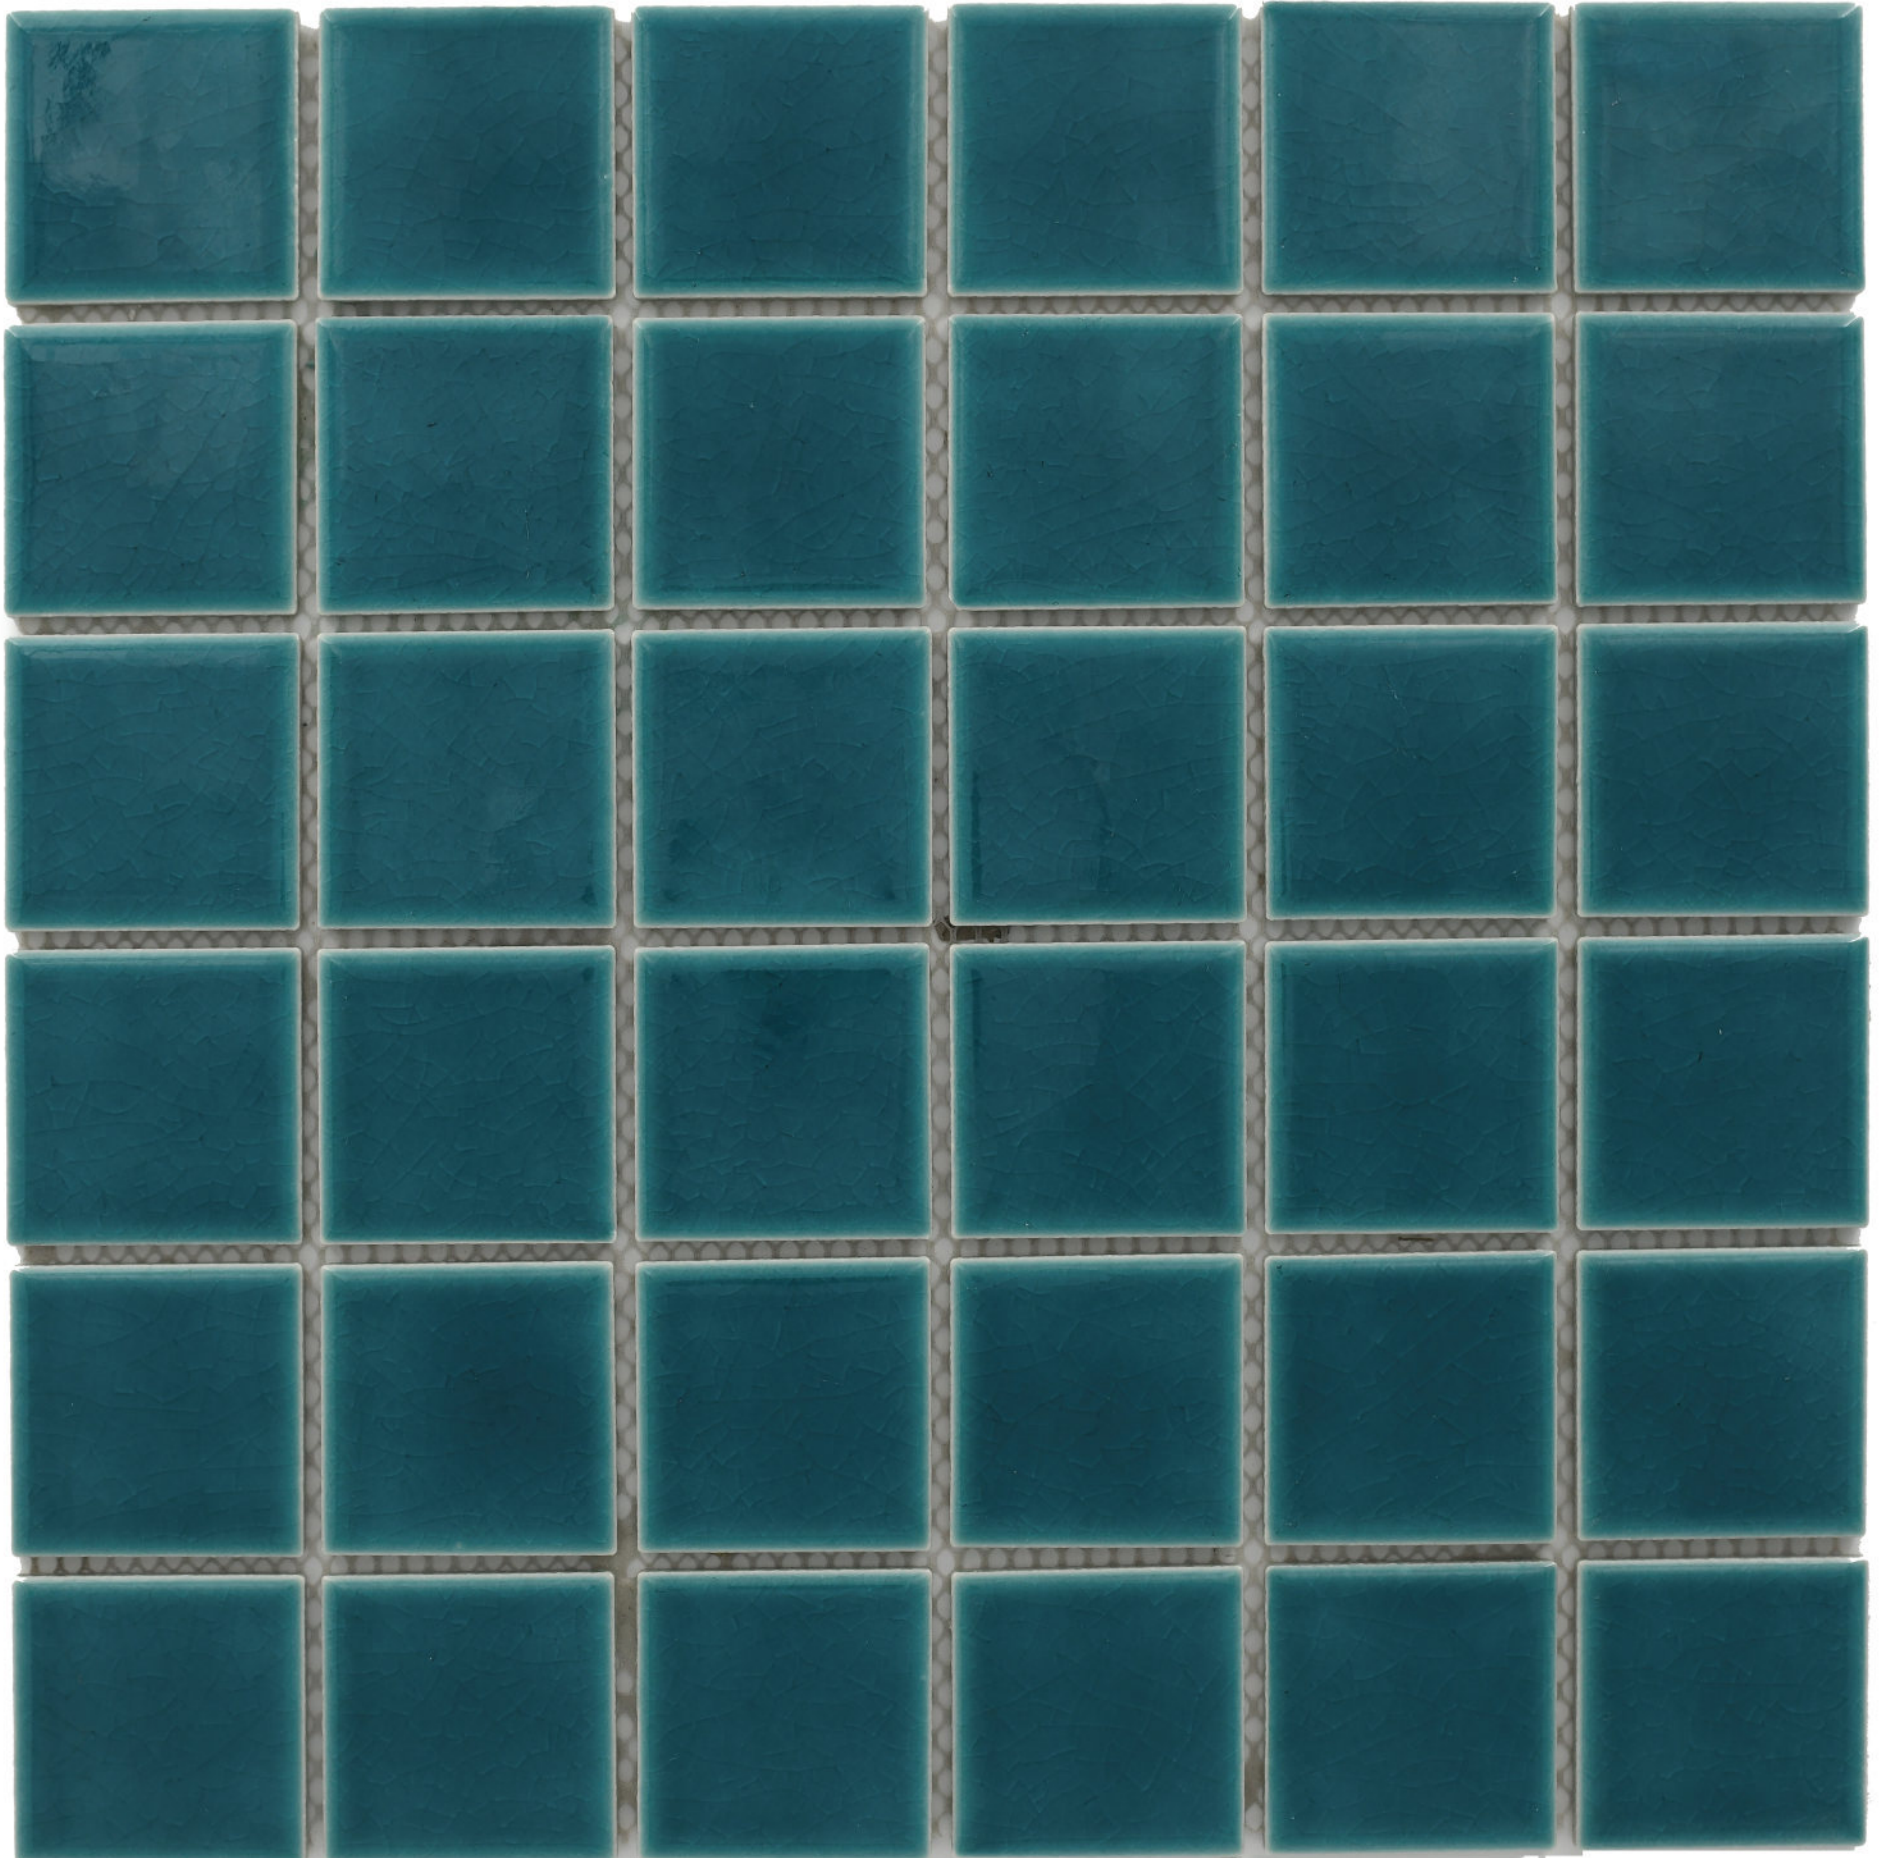

THE TILE BOUTIQUE

Exclusive Designer Tiles Collection

KI-48-505

CHIP SIZE:- 48x48MM

SHEET SIZE:- 303x303mm