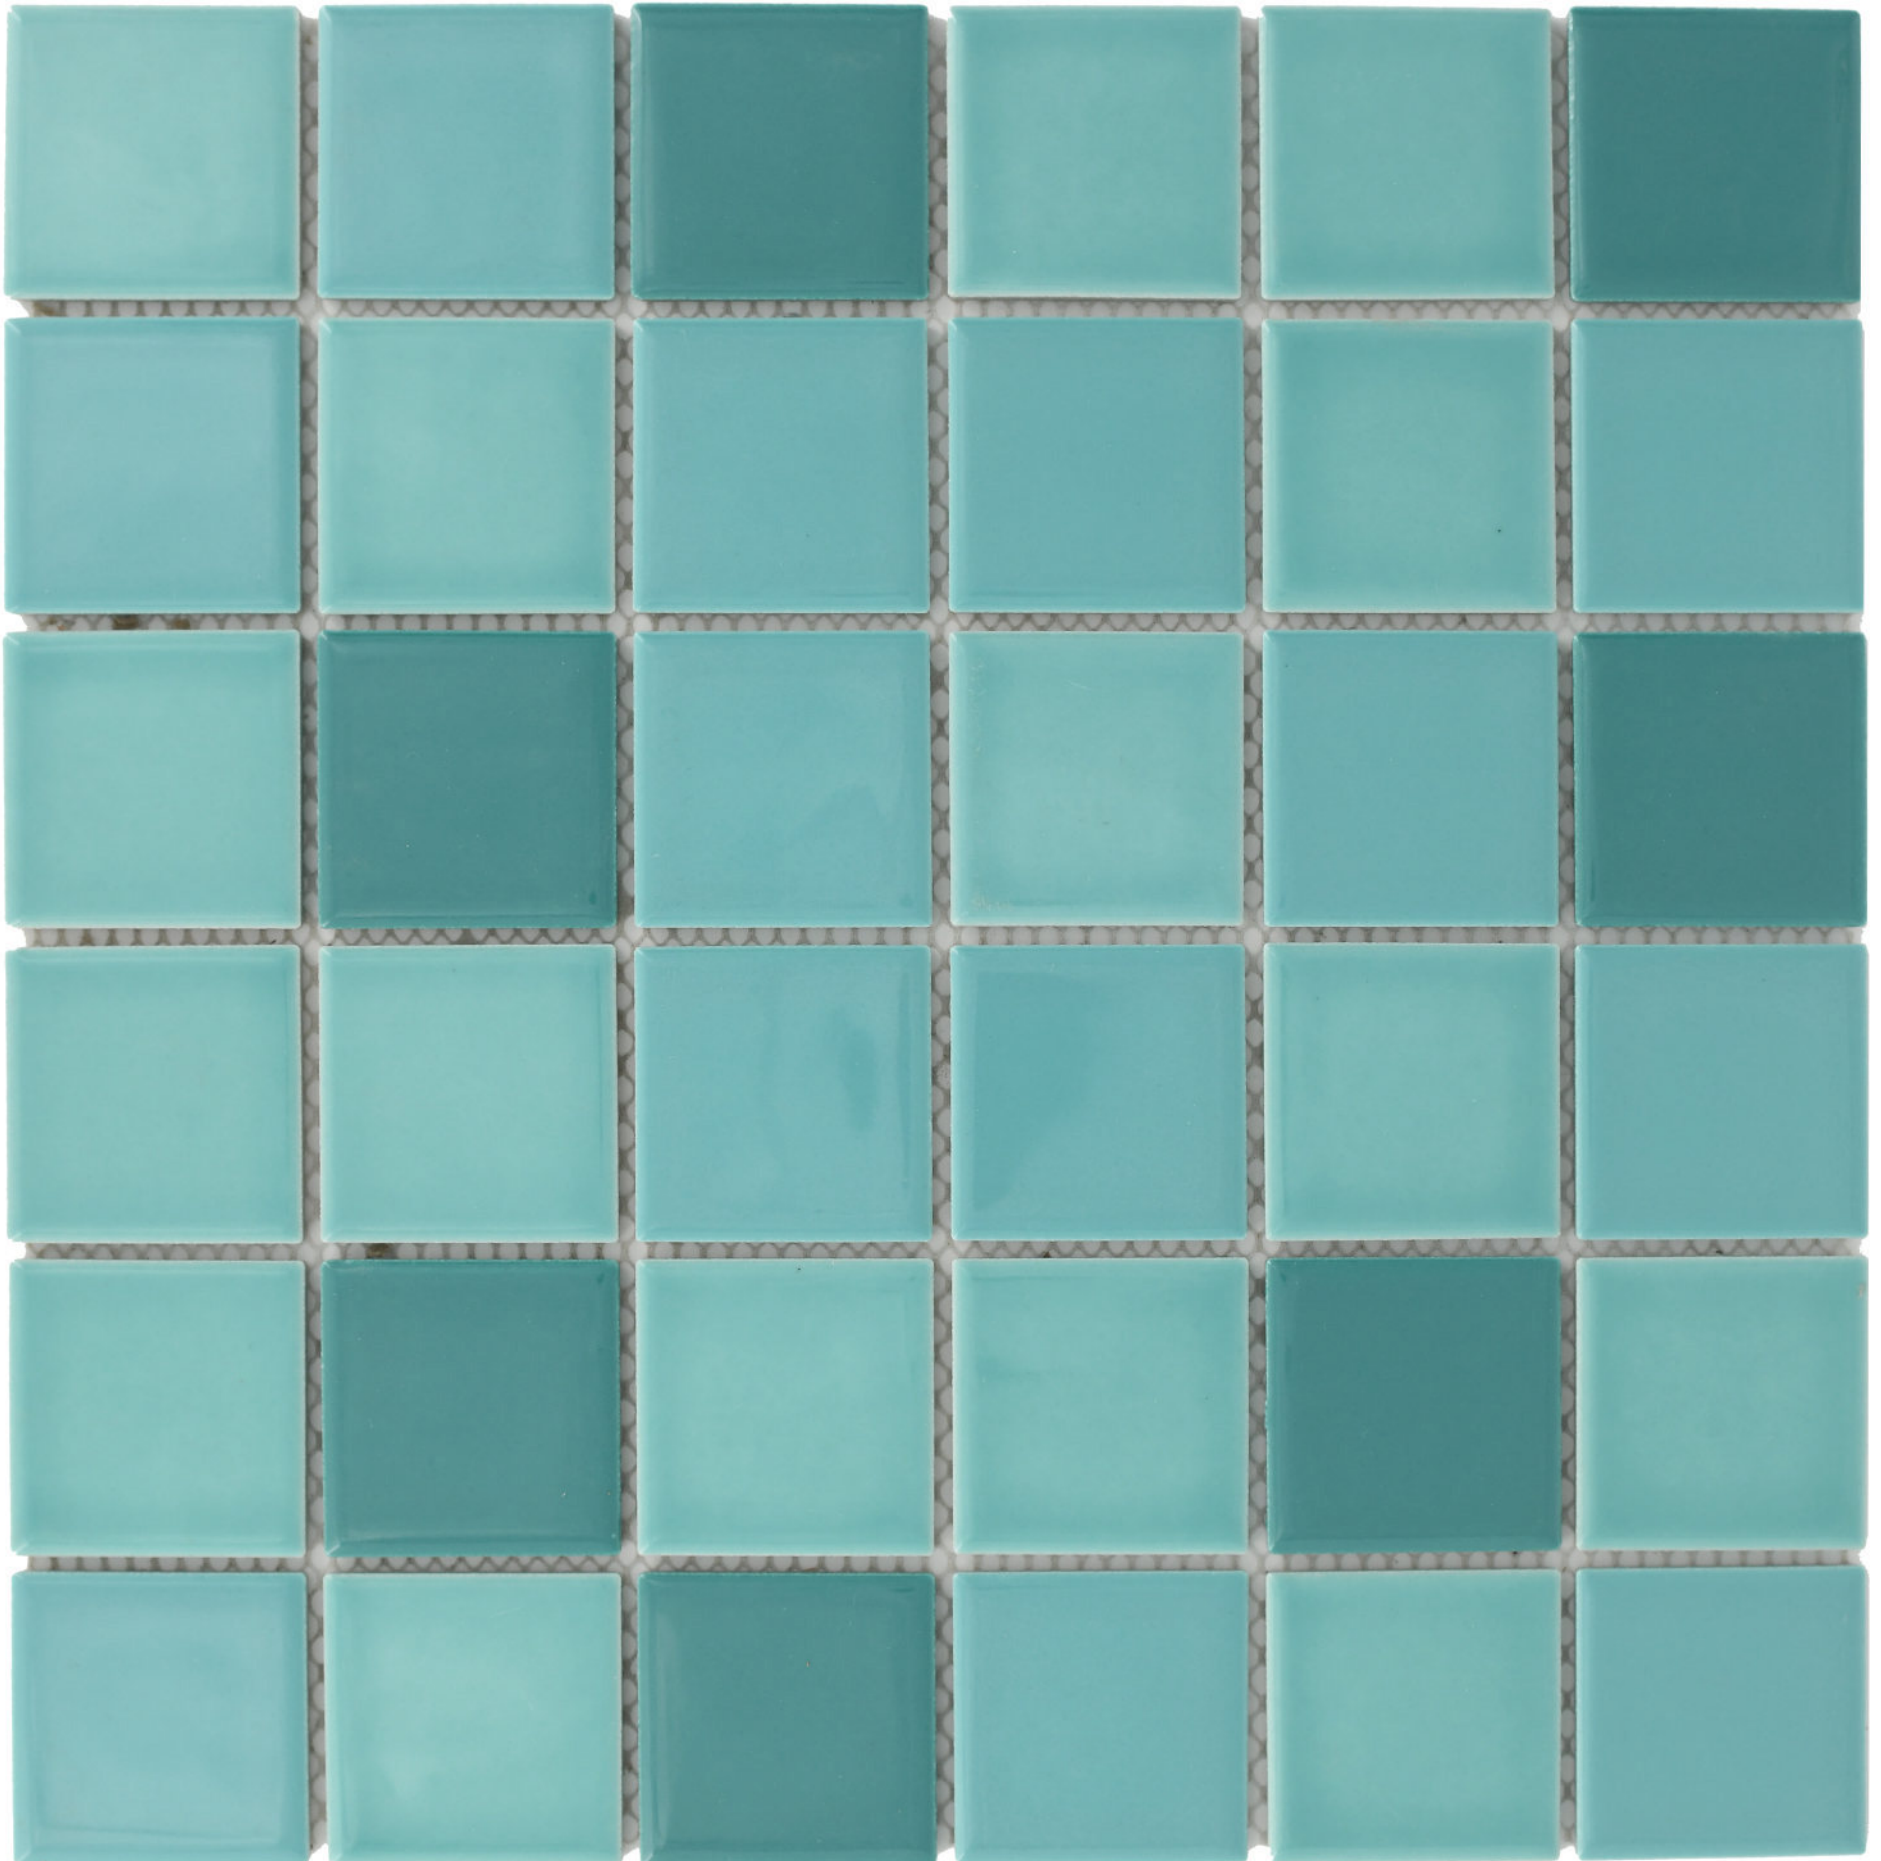

THE TILE BOUTIQUE

Exclusive Designer Tiles Collection

KI-48-402

CHIP SIZE:- 48x48MM

SHEET SIZE:- 303x303mm