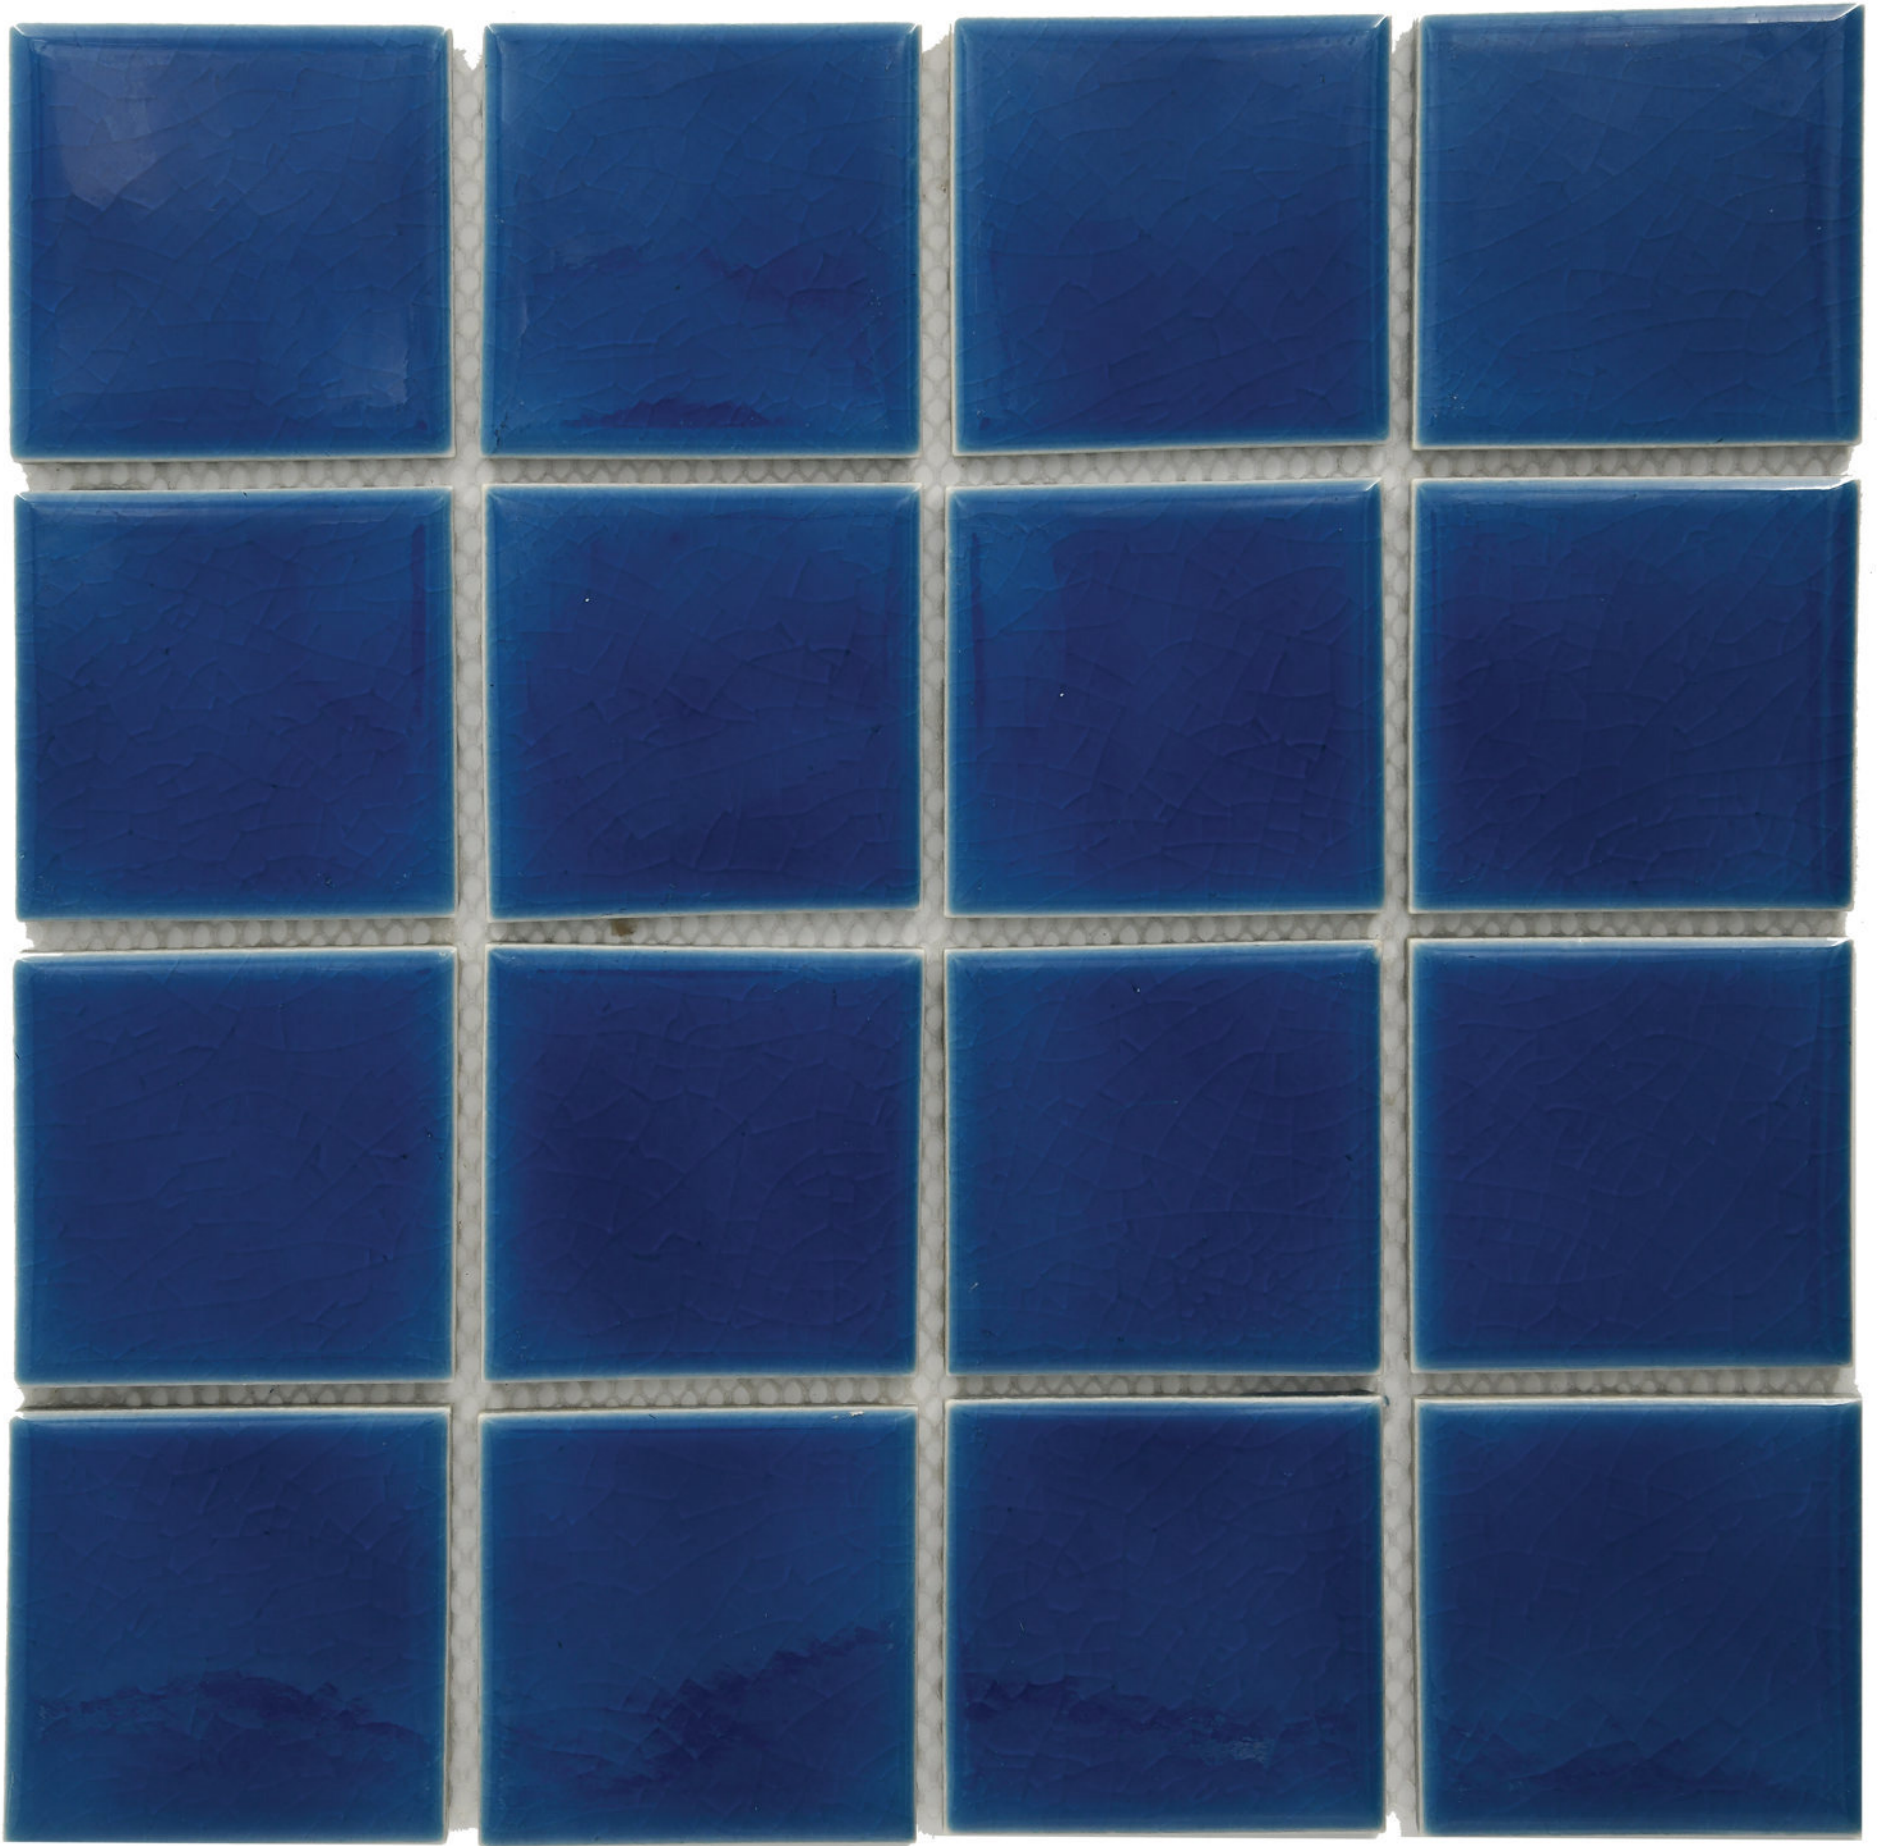

CHIP SIZE:- 73X73MM

SHEET SIZE:- 302.5X302.5

THE TILE BOUTIQUE

Exclusive Designer Tiles Collection

KI-73-501

CHIP SIZE:- 73X73MM

SHEET SIZE:- 302.5X302.5

THE TILE BOUTIQUE