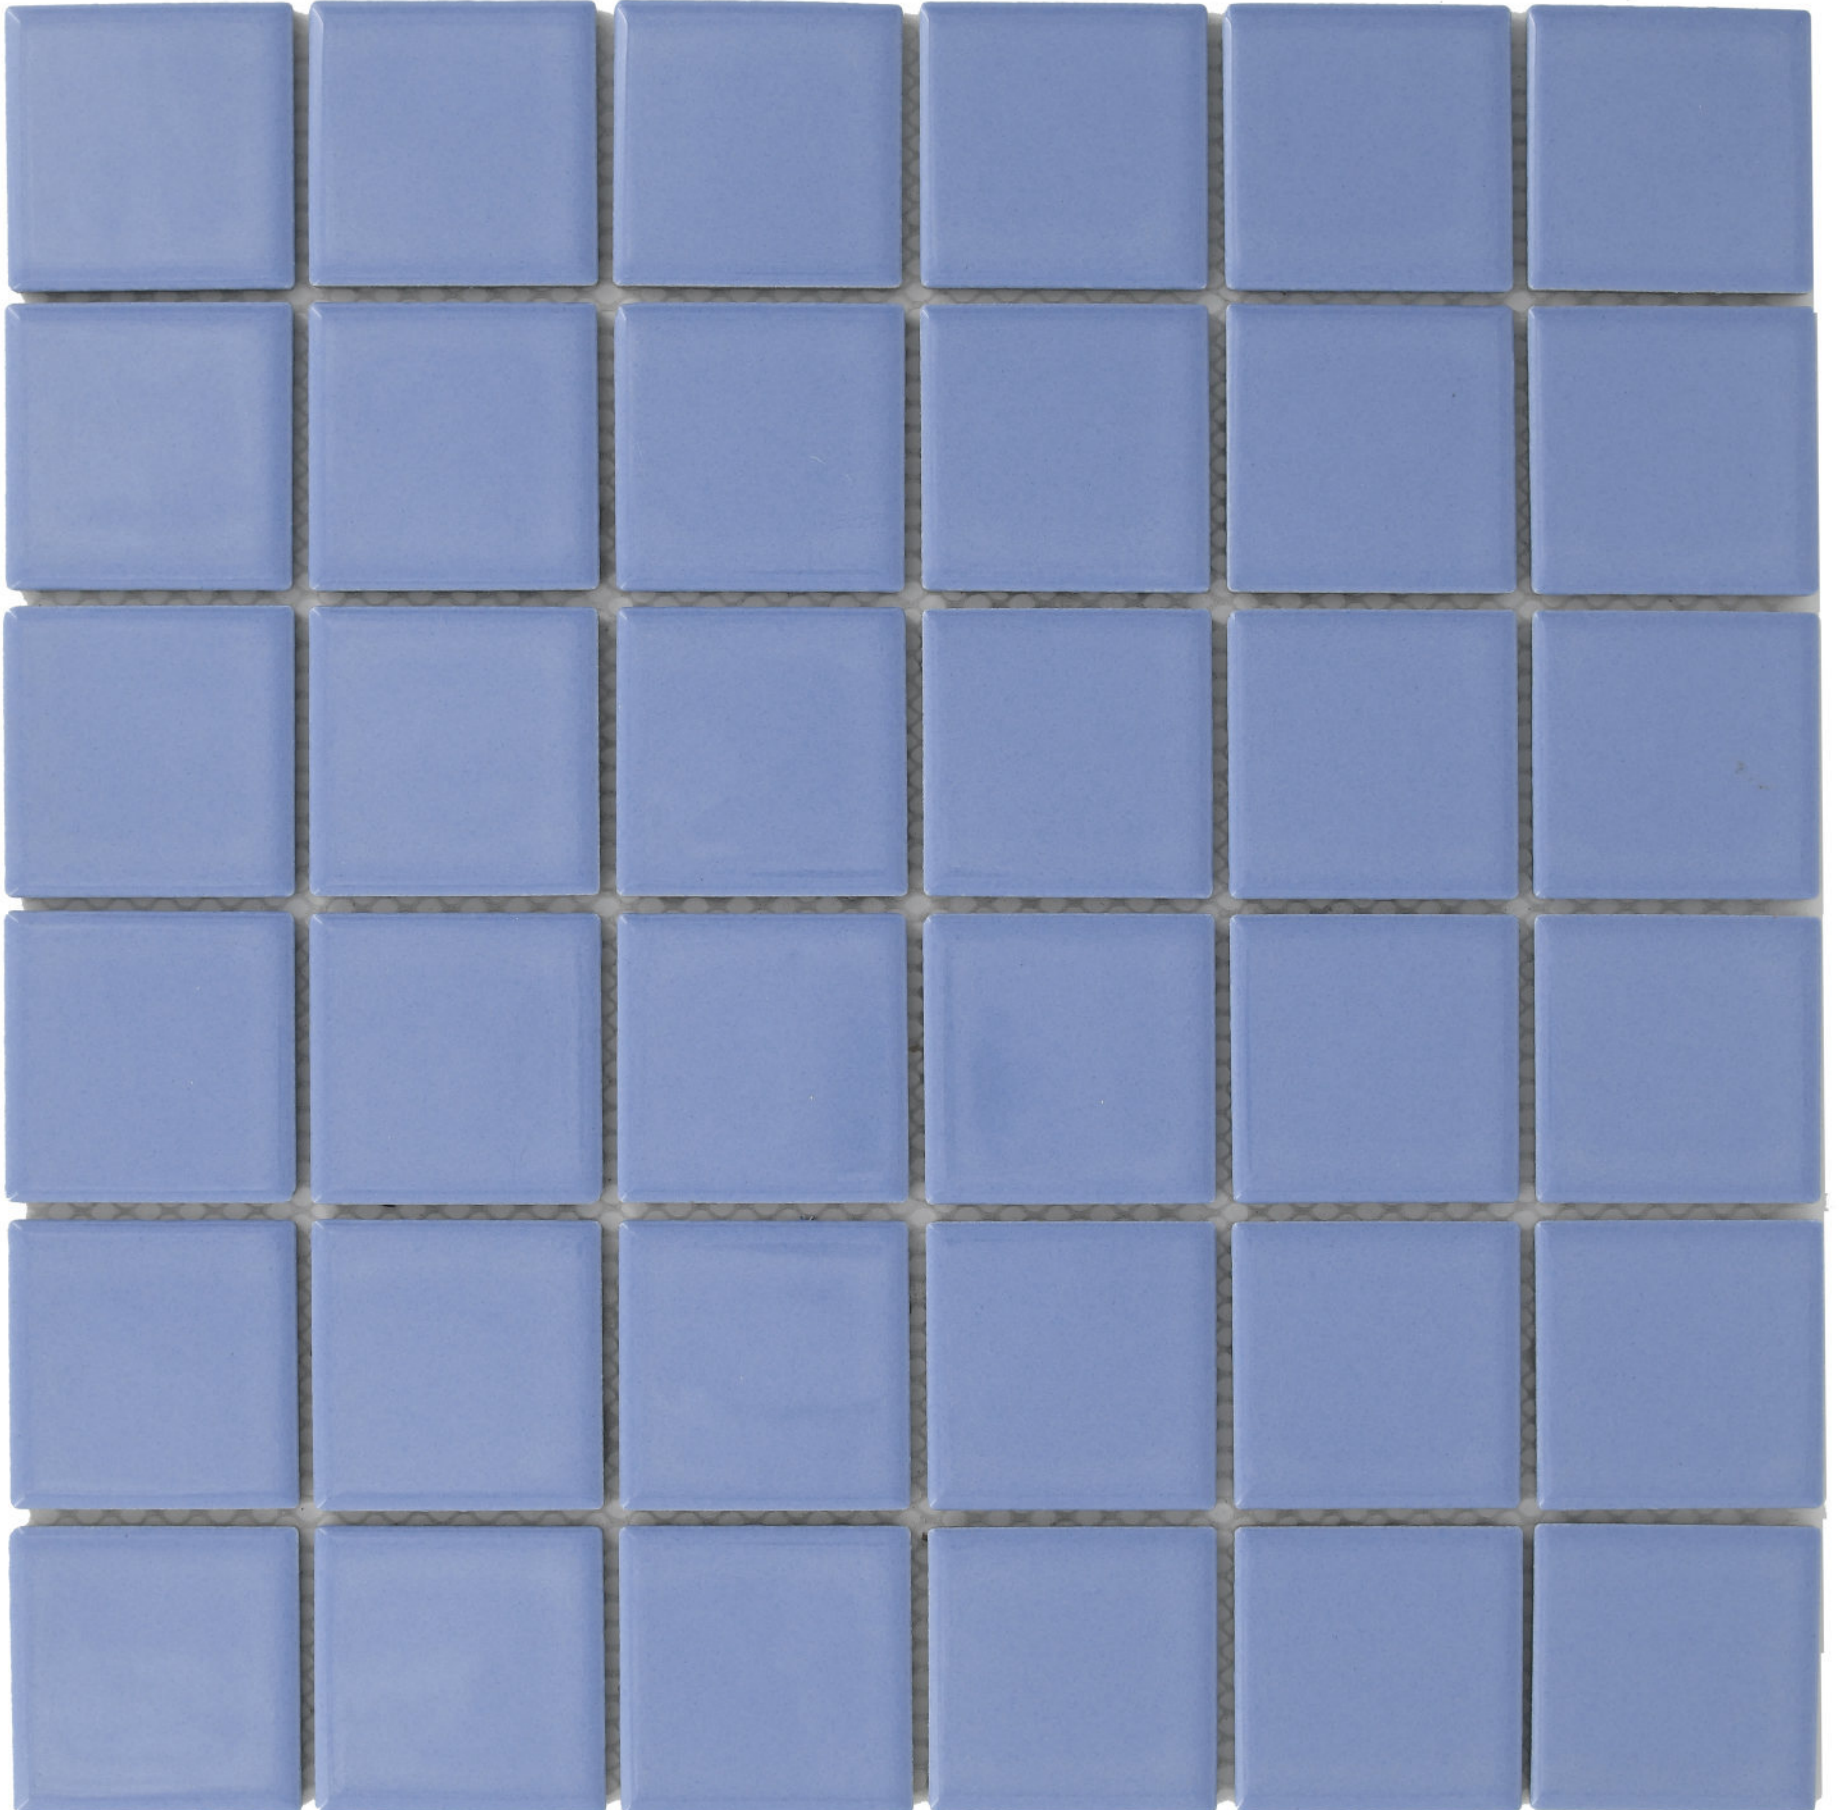

KI-48-123

CHIP SIZE:- 48x48MM

SHEET SIZE:- 303x303mm

THE TILE BOUTIQUE

Exclusive Designer Tiles Collection

KI-48-131

CHIP SIZE:- 48x48MM

SHEET SIZE:- 303x303mm