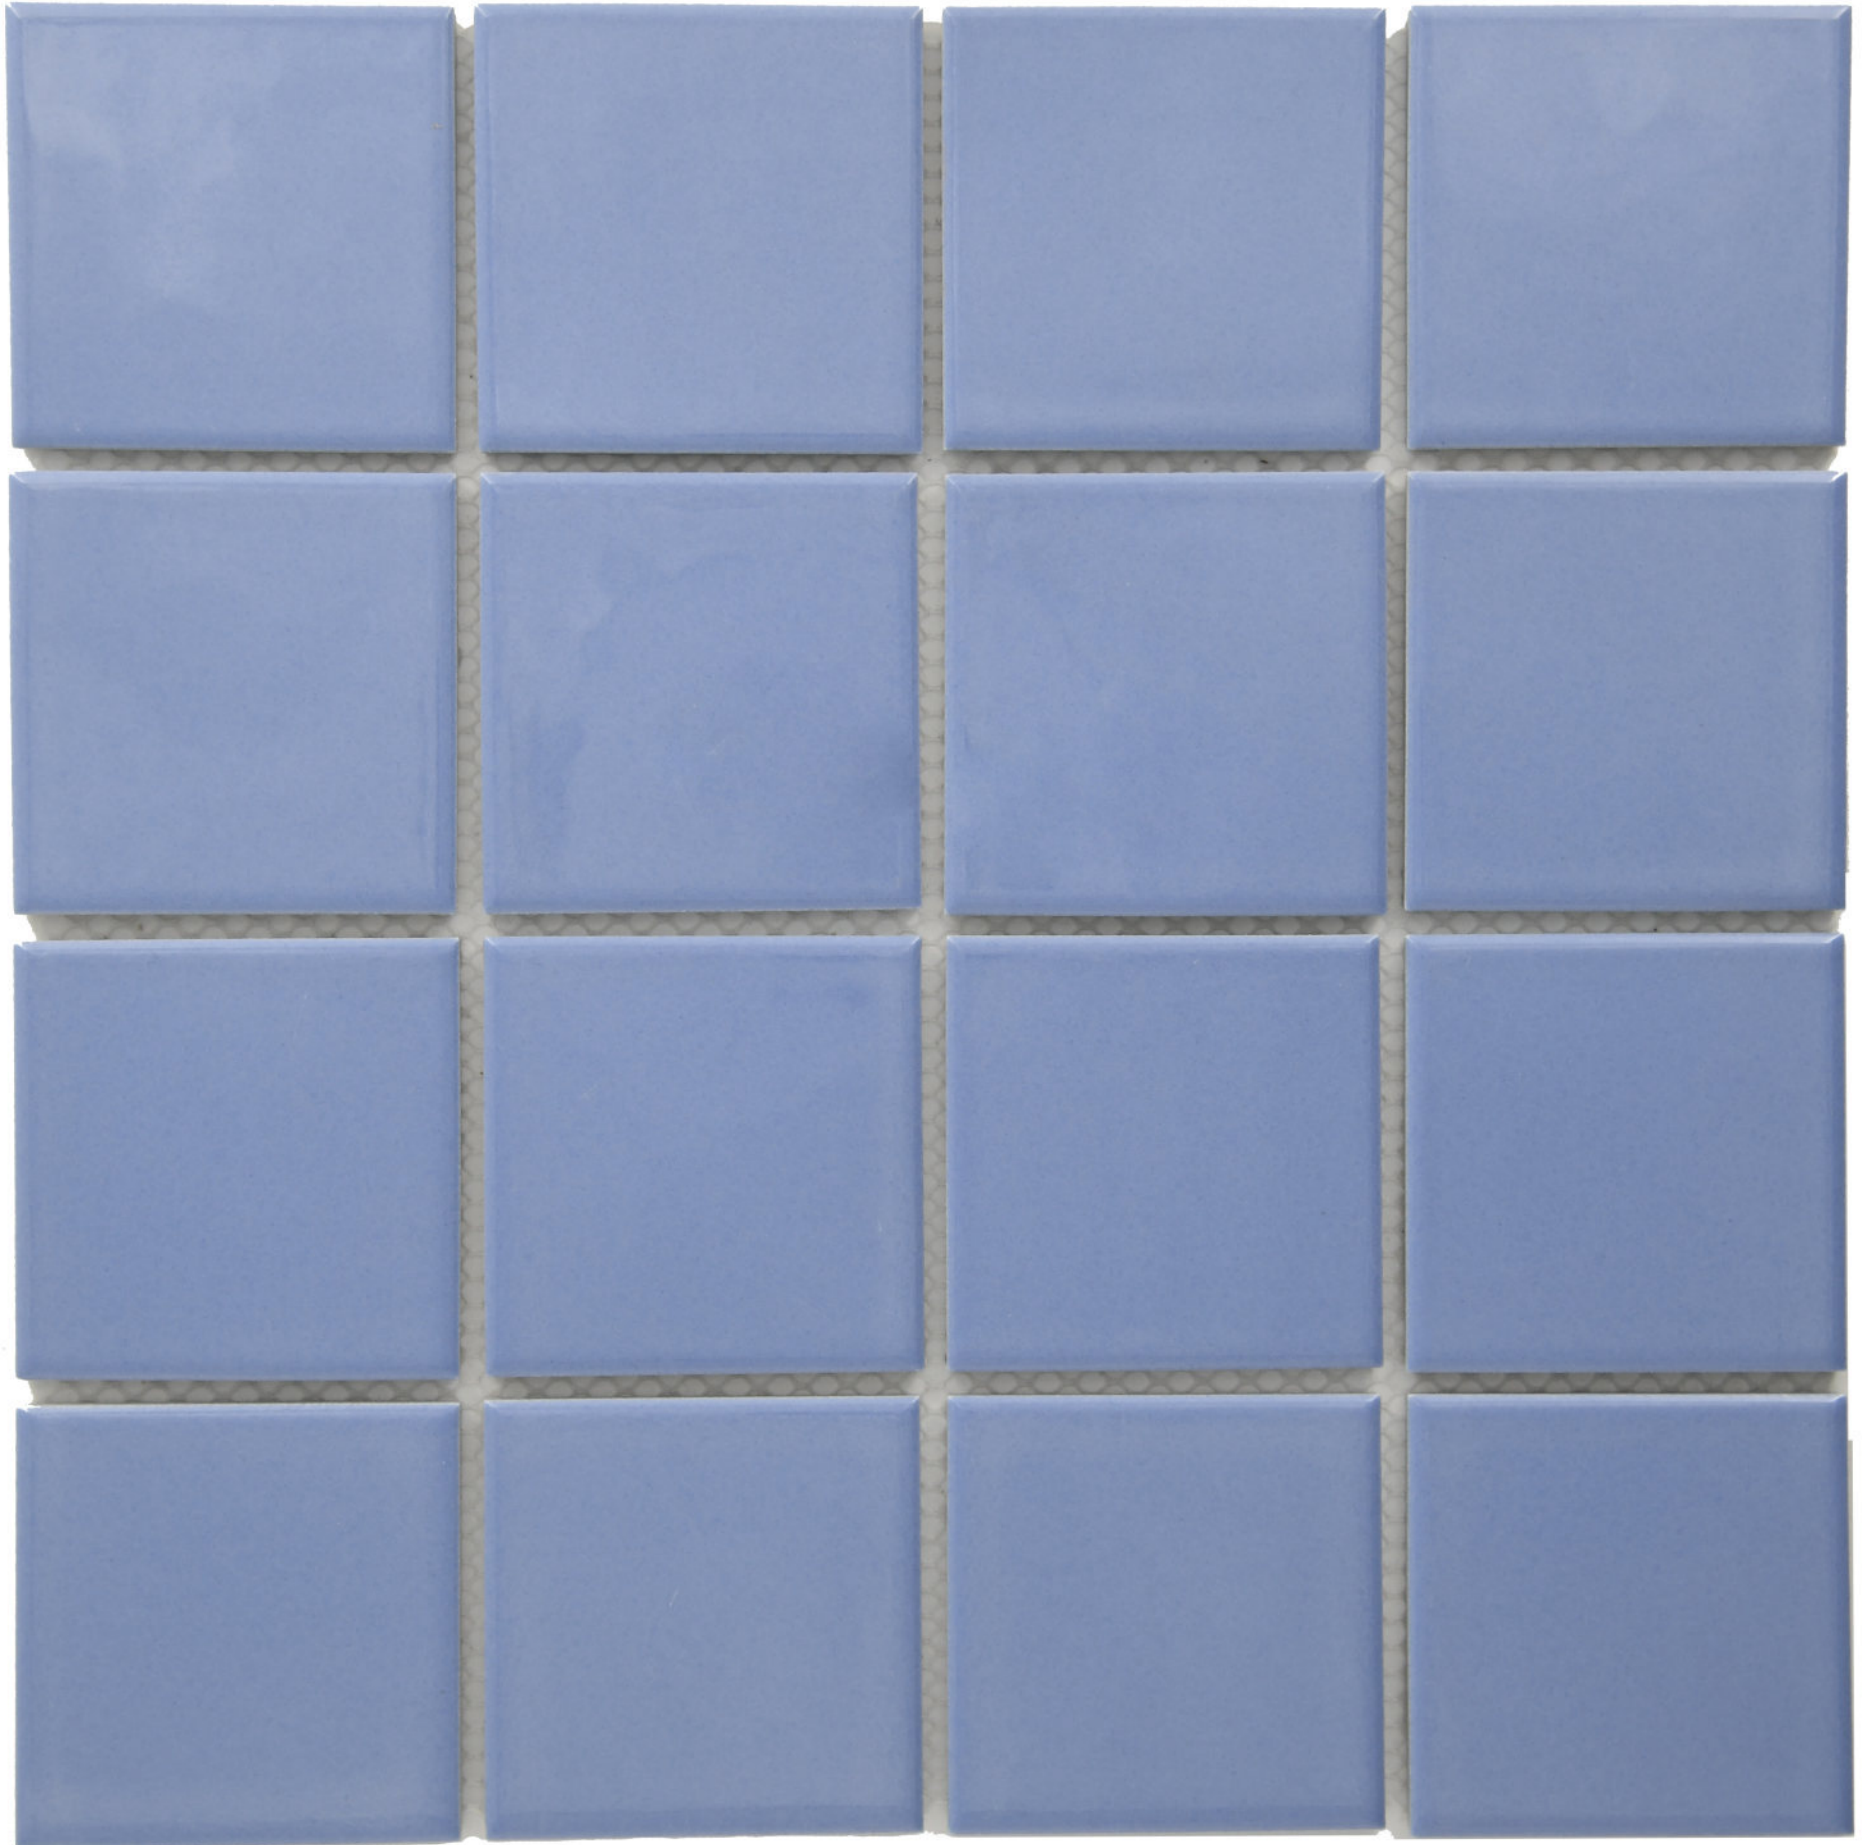

THE TILE BOUTIQUE

Exclusive Designer Tiles Collection

KI-73-131

CHIP SIZE:- 73X73MM

SHEET SIZE:- 302.5X302.5