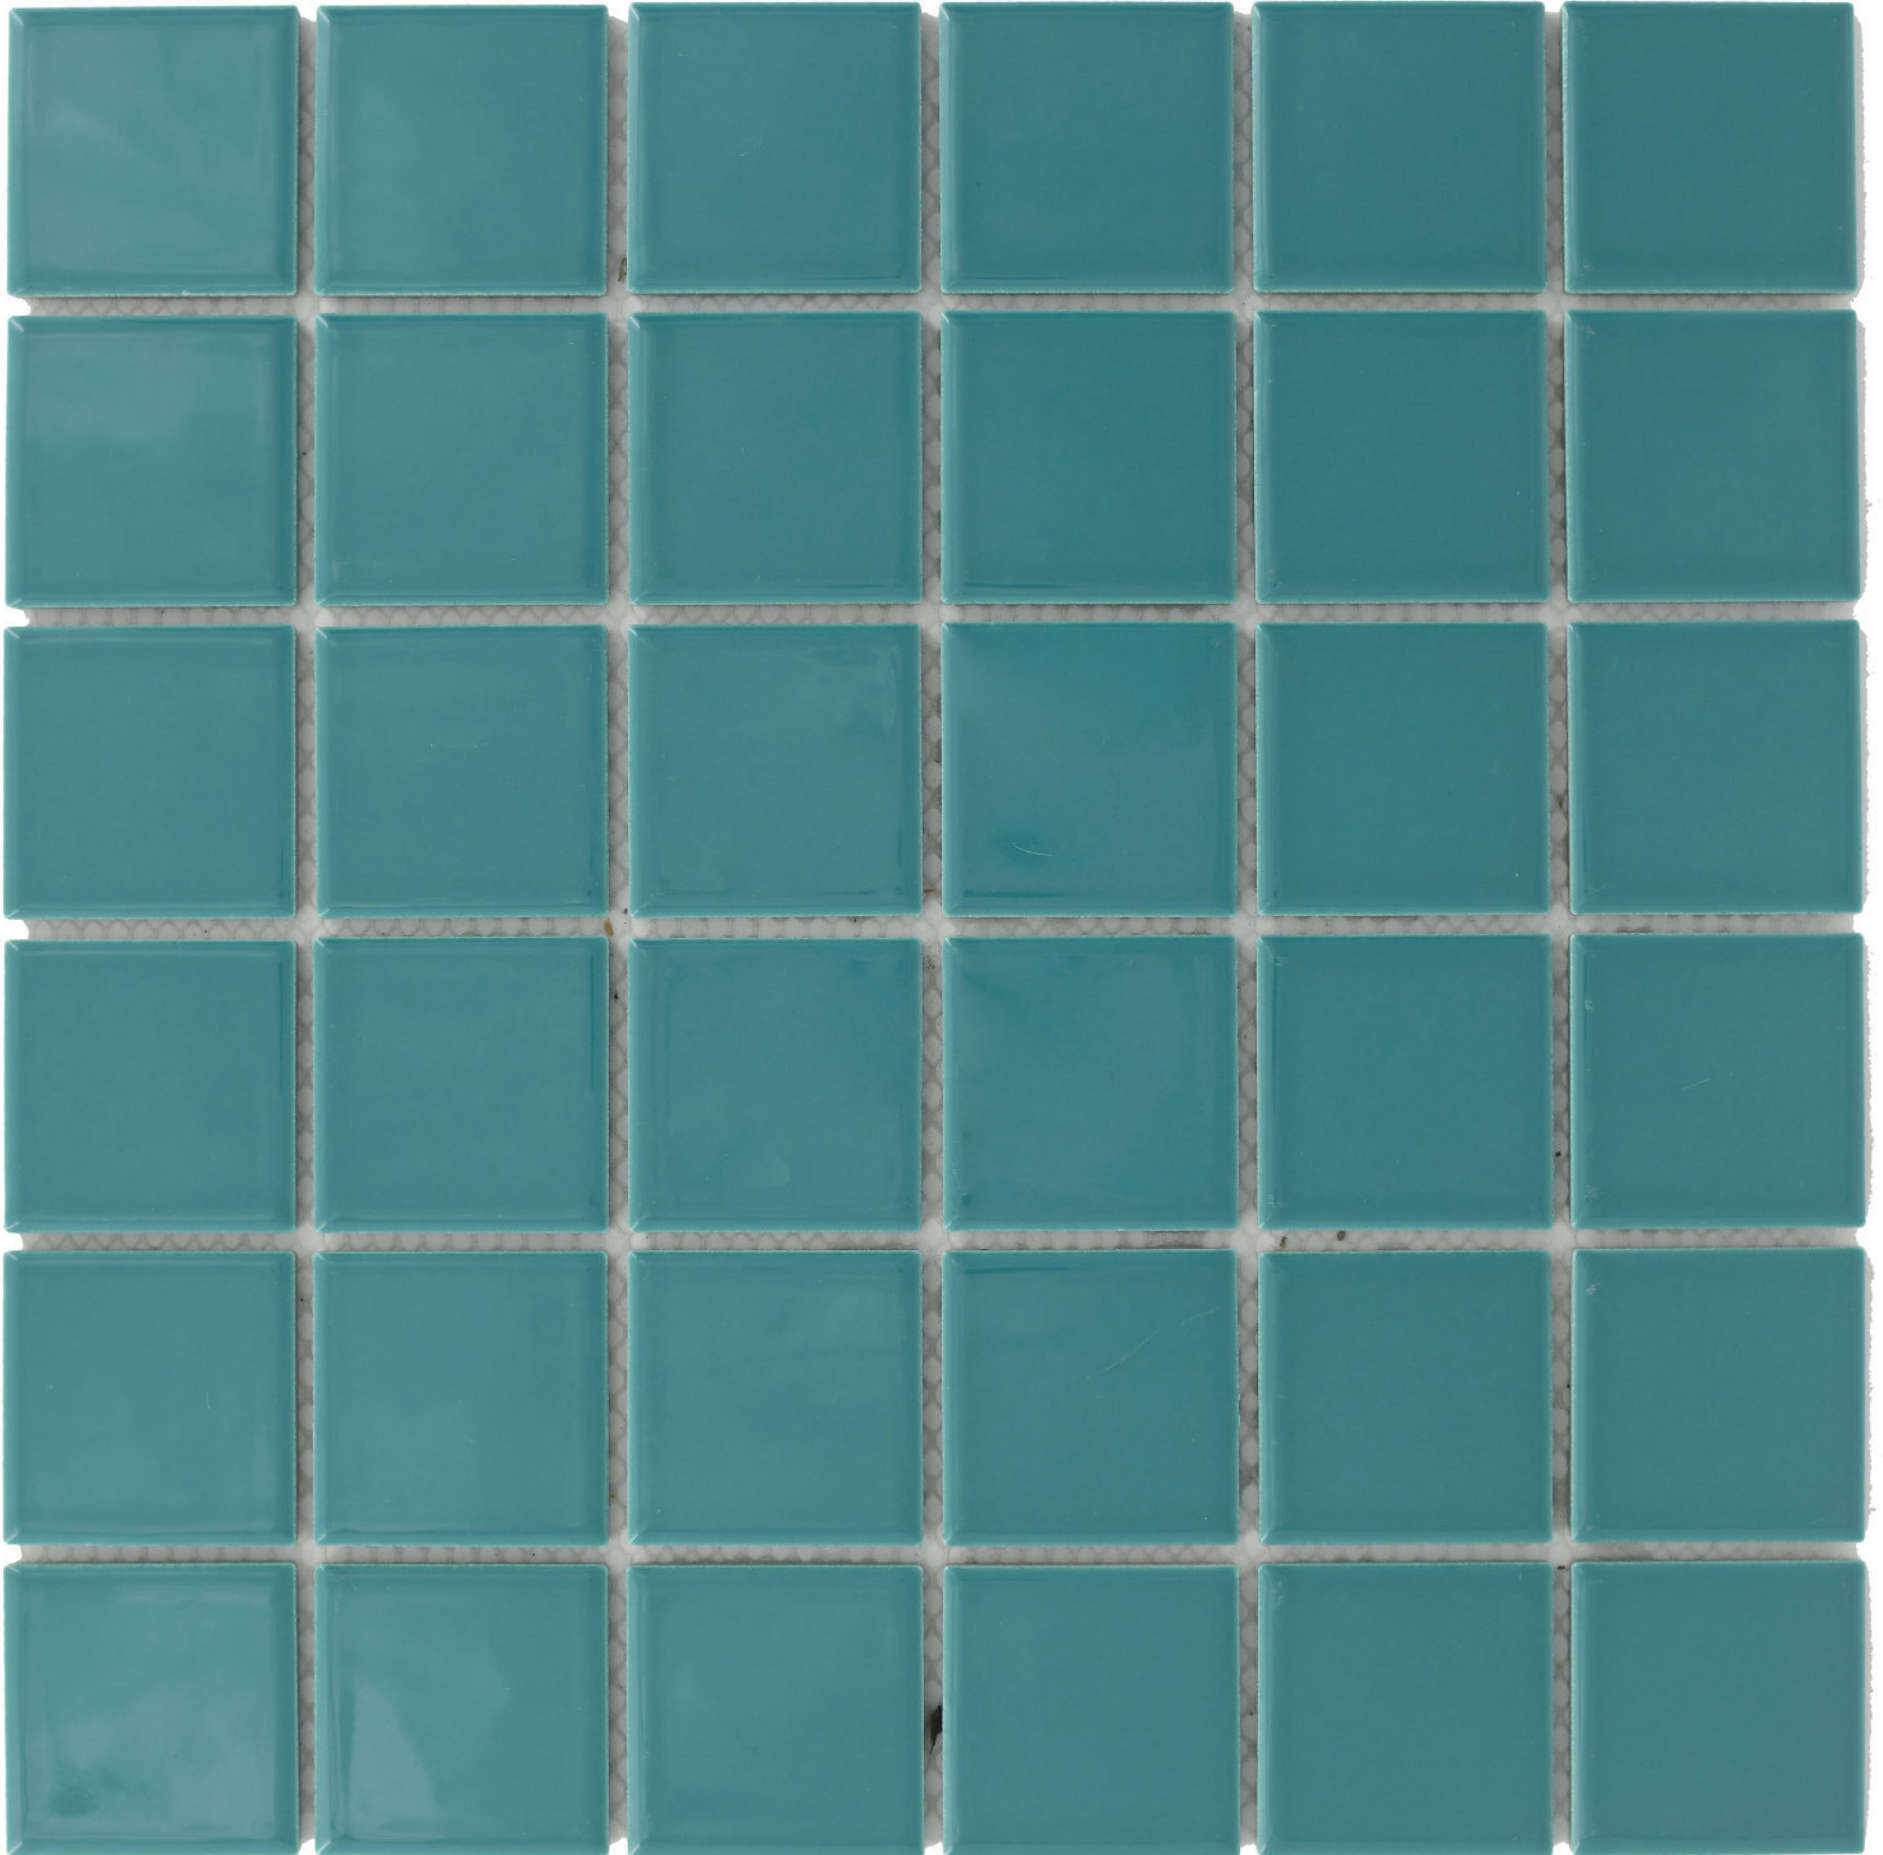

THE TILE BOUTIQUE

Exclusive Designer Tiles Collection

KI-48-141

CHIP SIZE:- 48x48MM

SHEET SIZE:- 303x303mm