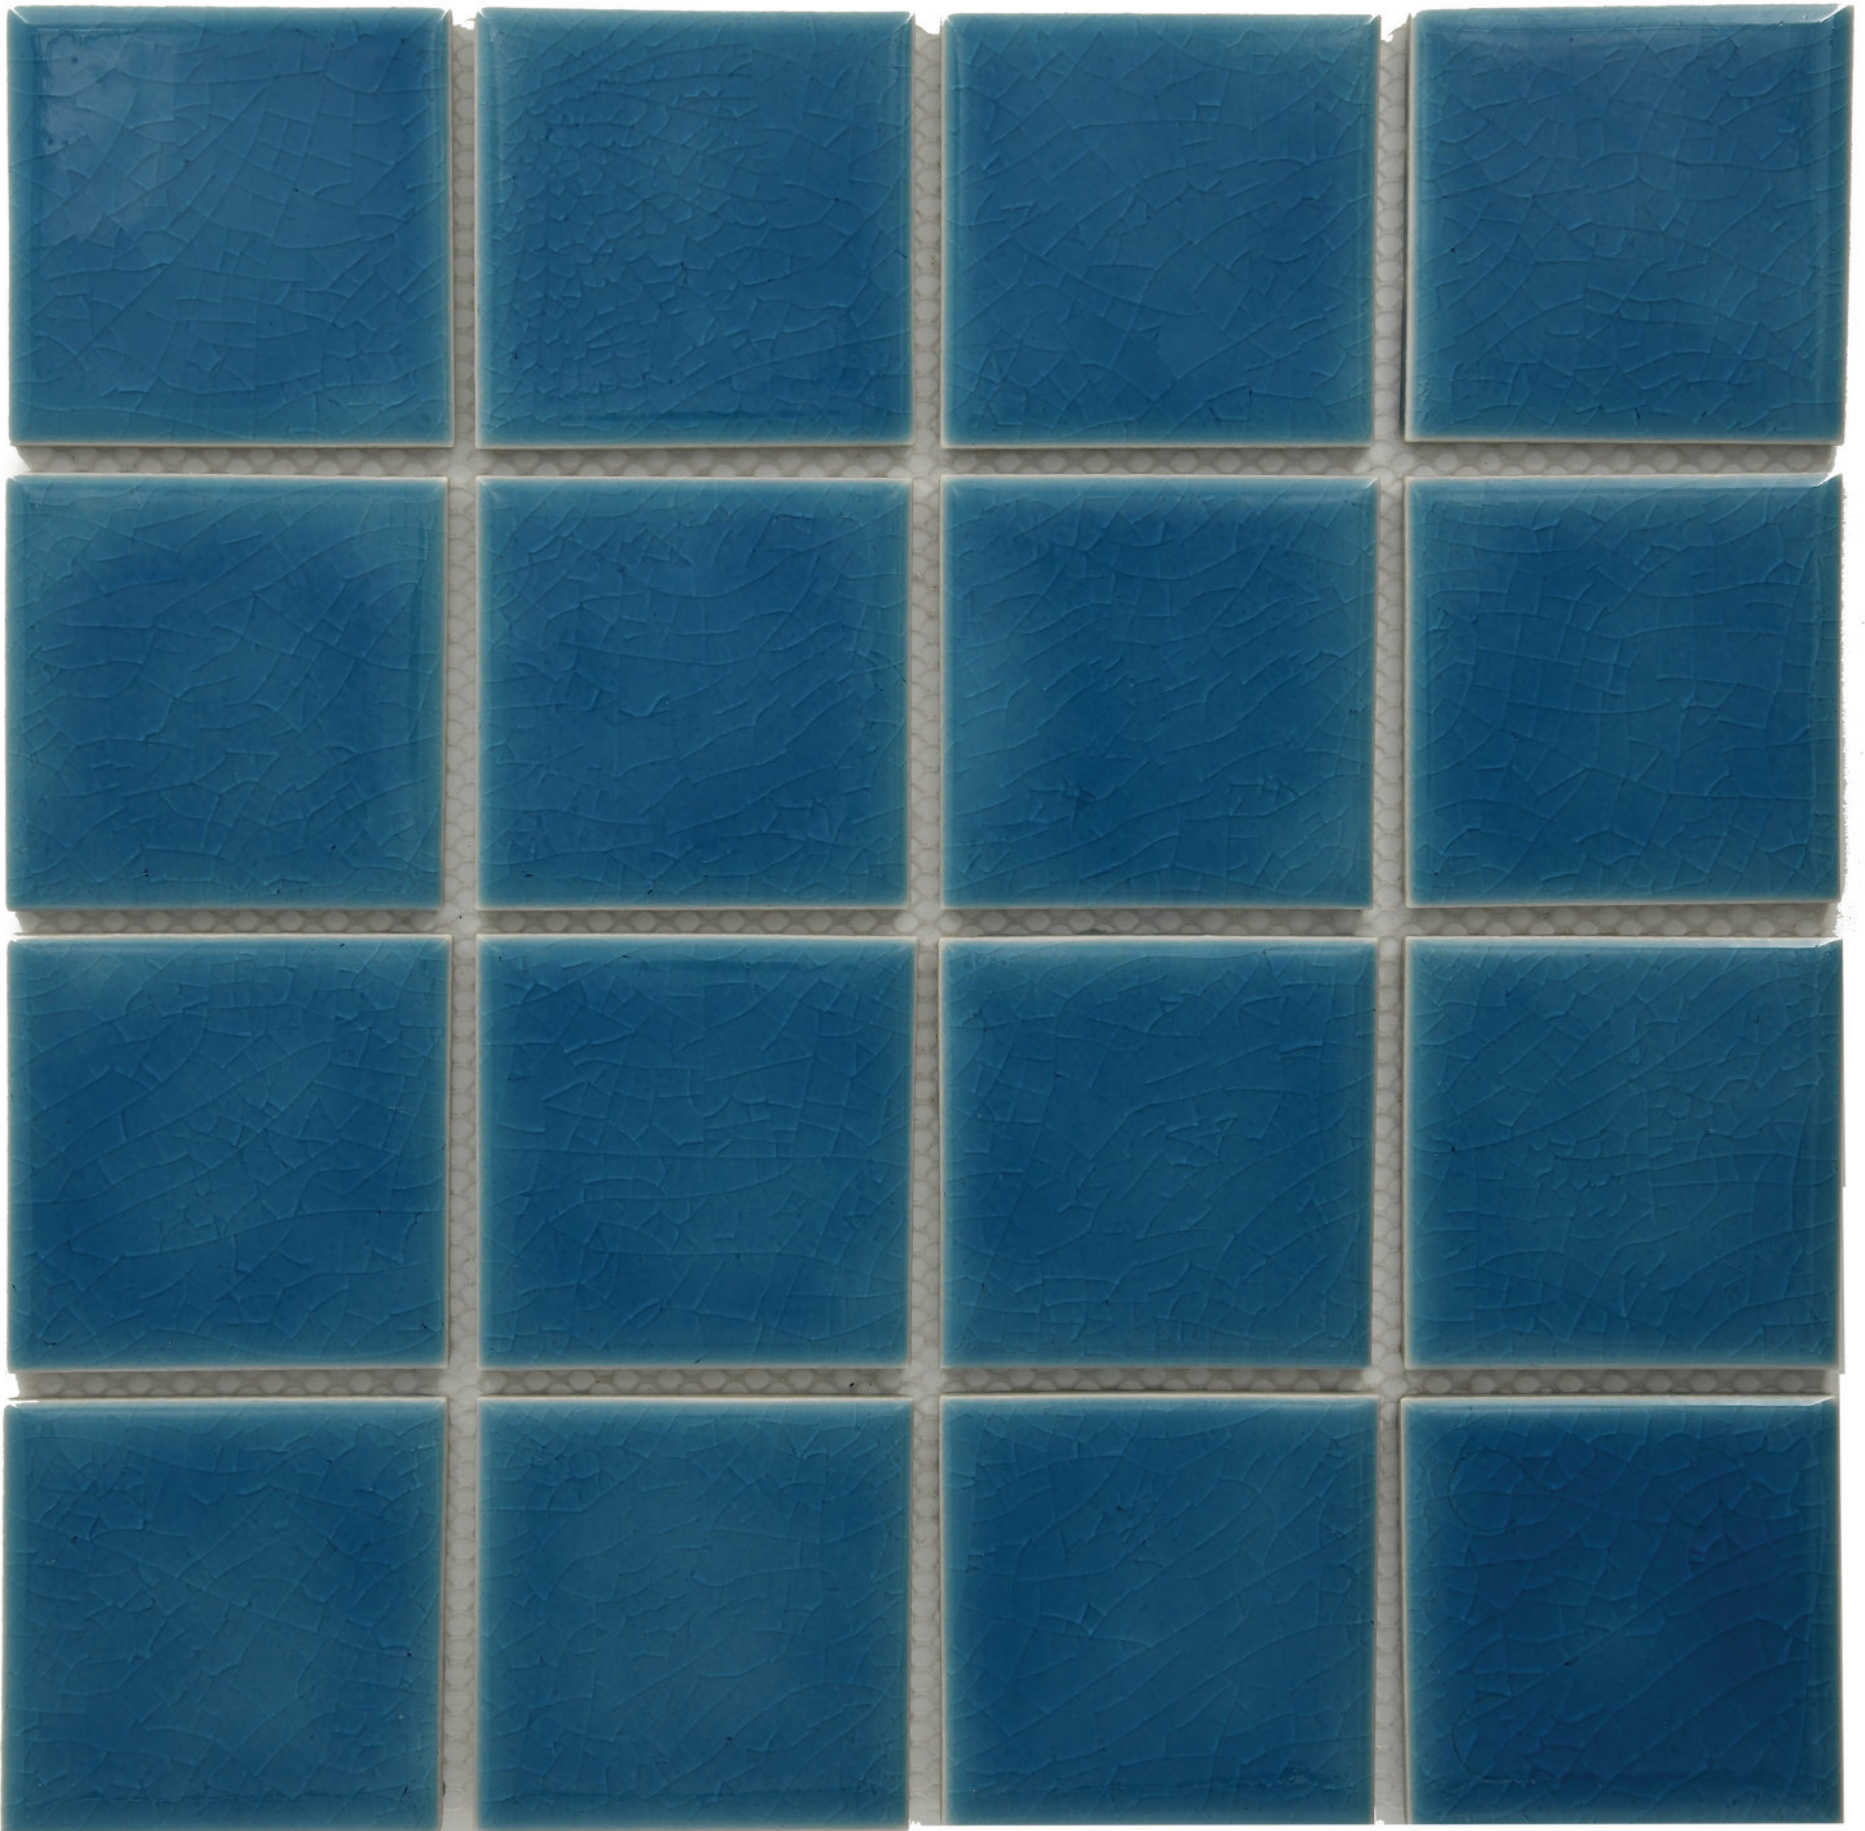

THE TILE BOUTIQUE

Exclusive Designer Tiles Collection

KI-73-502

CHIP SIZE:- 73X73MM

SHEET SIZE:- 302.5X302.5