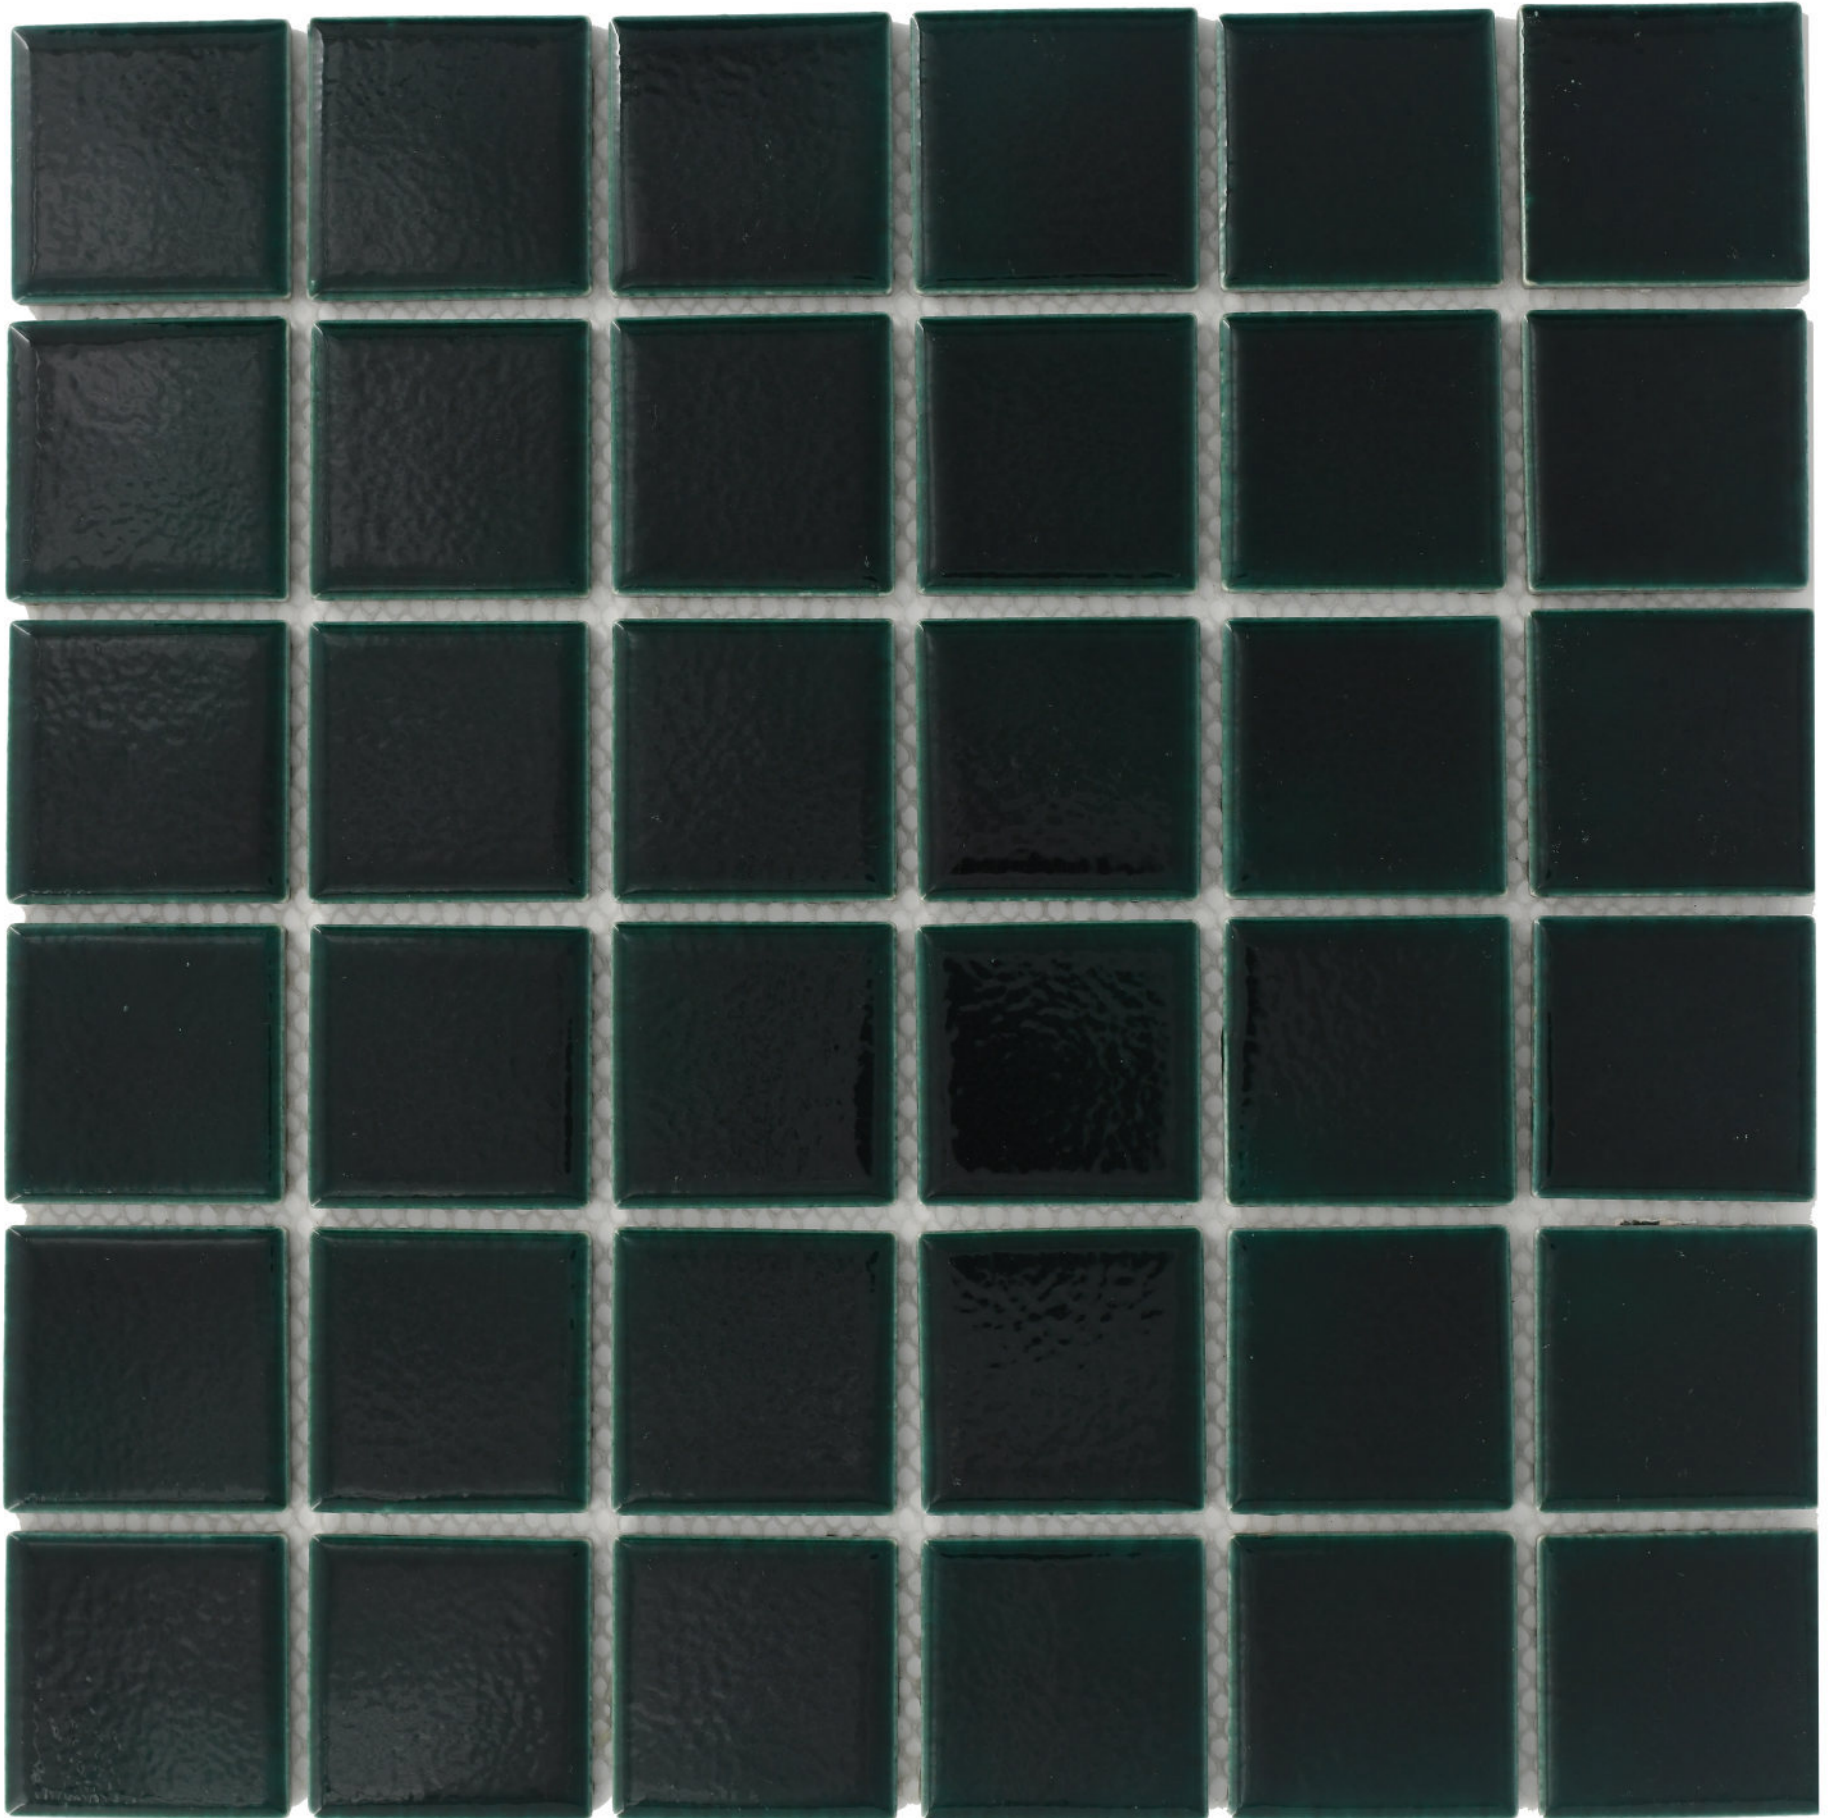

THE TILE BOUTIQUE

Exclusive Designer Tiles Collection

KI-48-999

CHIP SIZE:- 48x48MM

SHEET SIZE:- 303x303mm