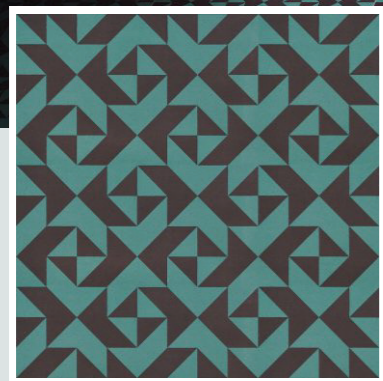

CFD 3030065

FLOOR
DECORS

300mm x 300mm