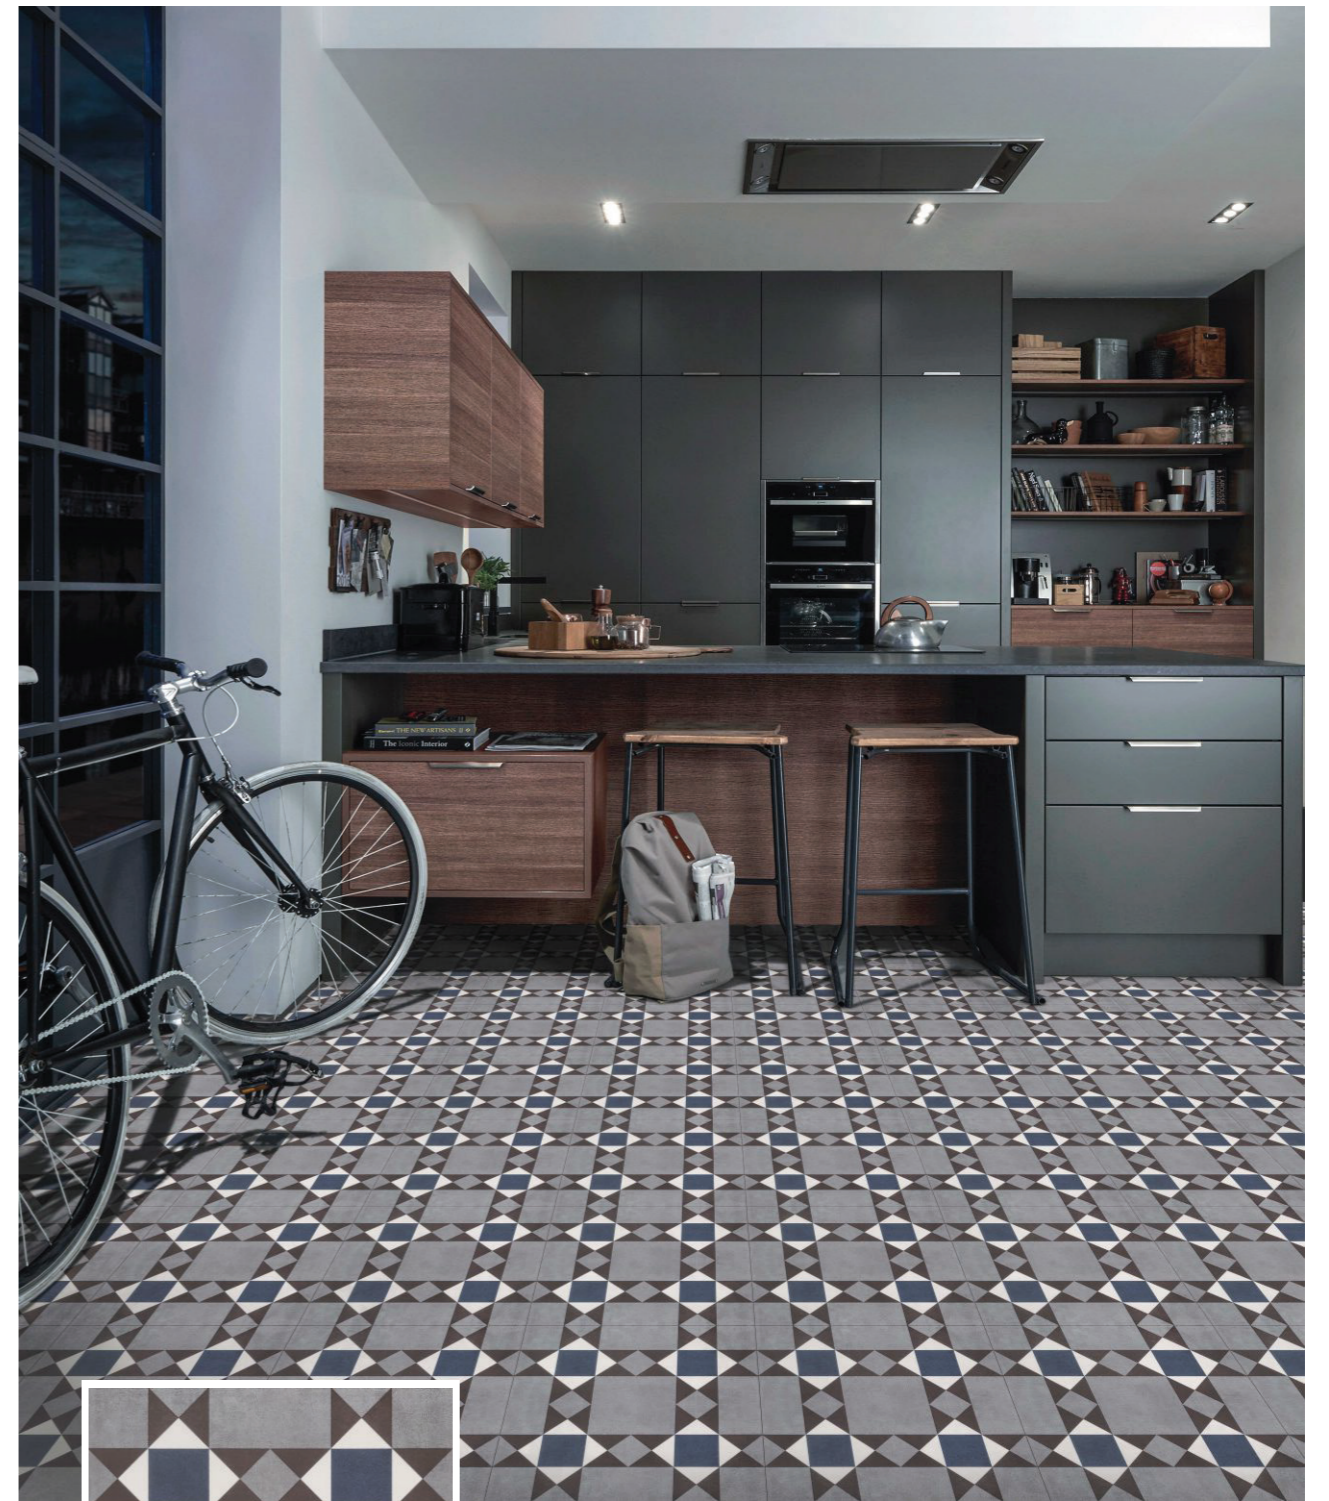

CFD 3030090

THE TILE BOUTIQUE
Exclusive Designer Tiles Collection