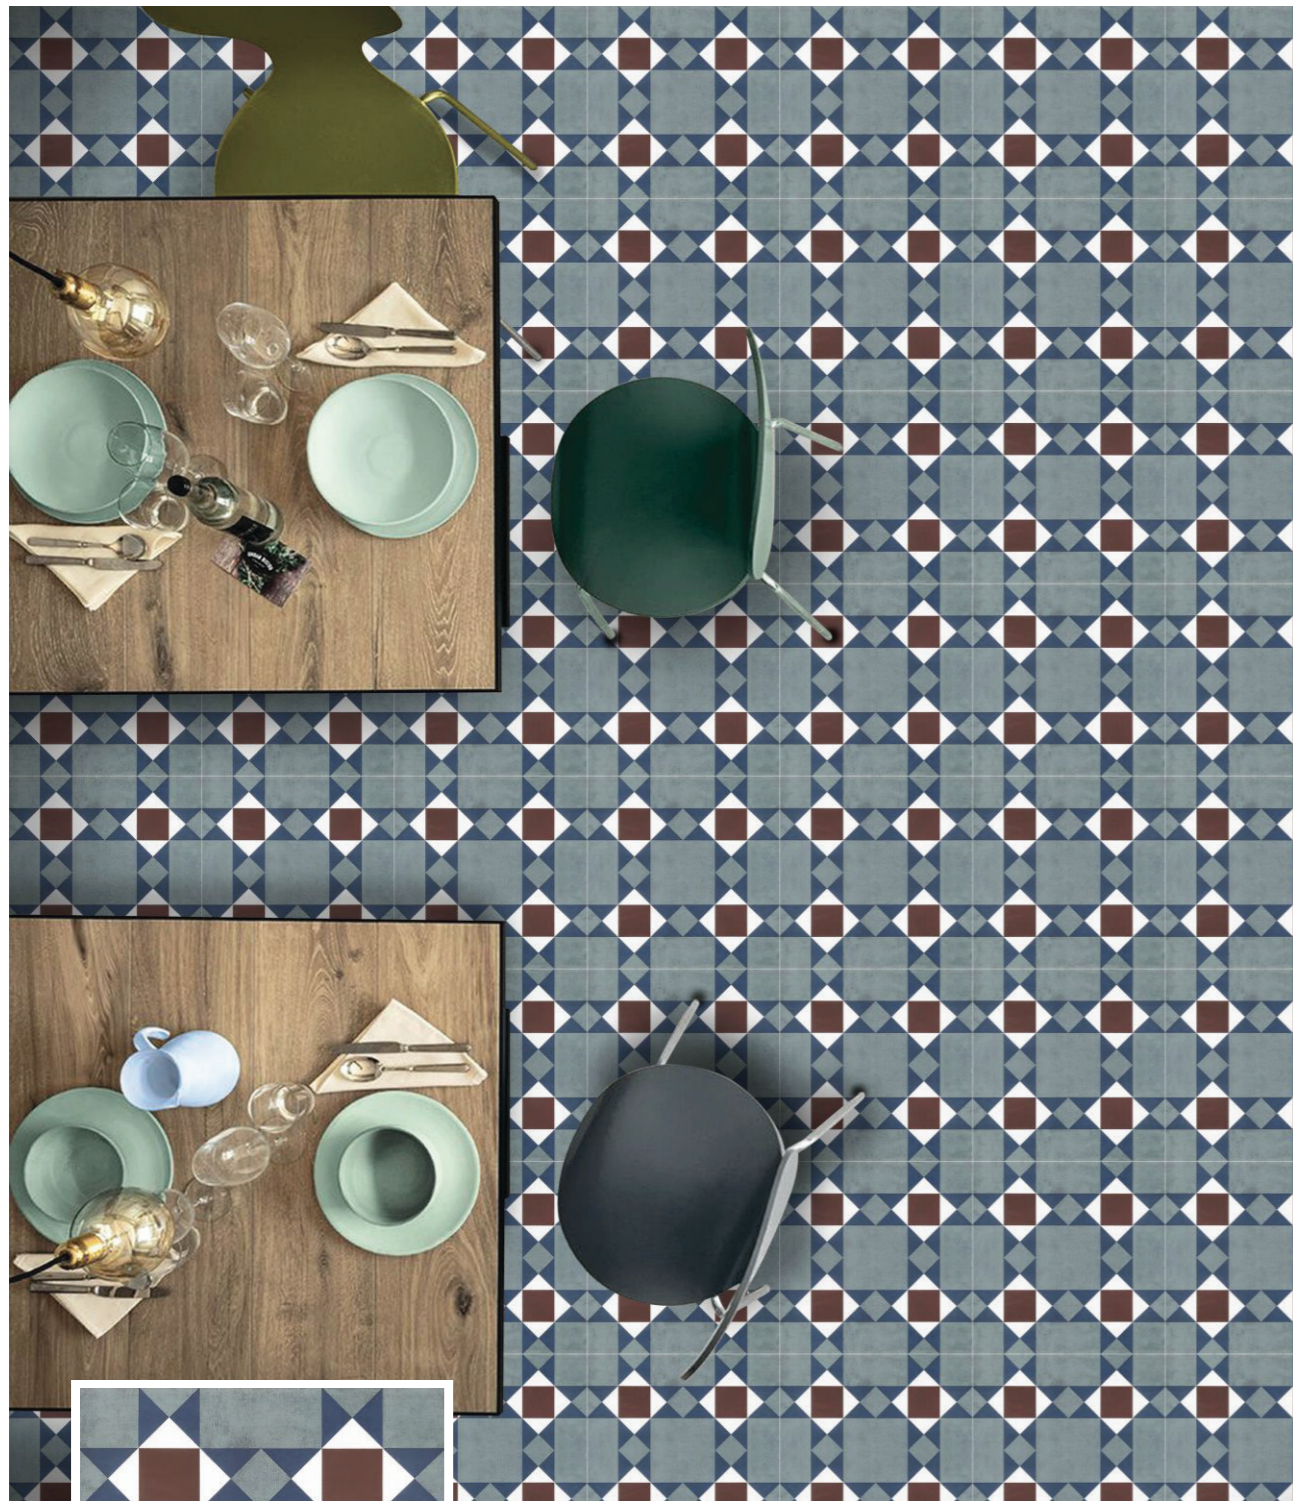

CERAMIC®  
FASHION  
STUDIO

CFD 3030086

THE TILE BOUTIQUE  
Exclusive Designer Tiles Collection

CFD 3030087

FLOOR  
DECORS

300mm x 300mm

CFD 3030088

THE TILE BOUTIQUE  
Exclusive Designer Tiles Collection