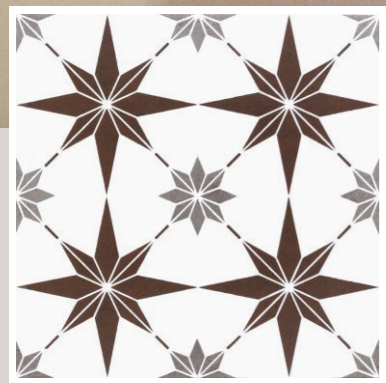

# FLOOR DECORS

300MMX300MM

VOL. 2

CFD 3030055

FLOOR  
DECORS | 300mm x 300mm

CFD 3030056

**TB**  
THE TILE BOUTIQUE  
Exclusive Designer Tiles Collection

CFD 3030057