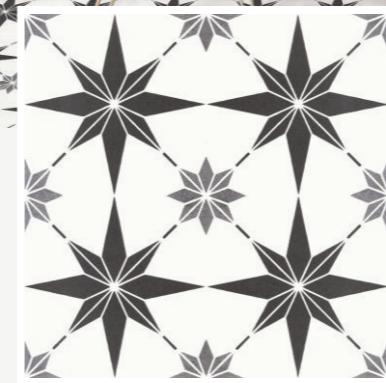

CFD 3030058

THE TILE BOUTIQUE
Exclusive Designer Tiles Collection