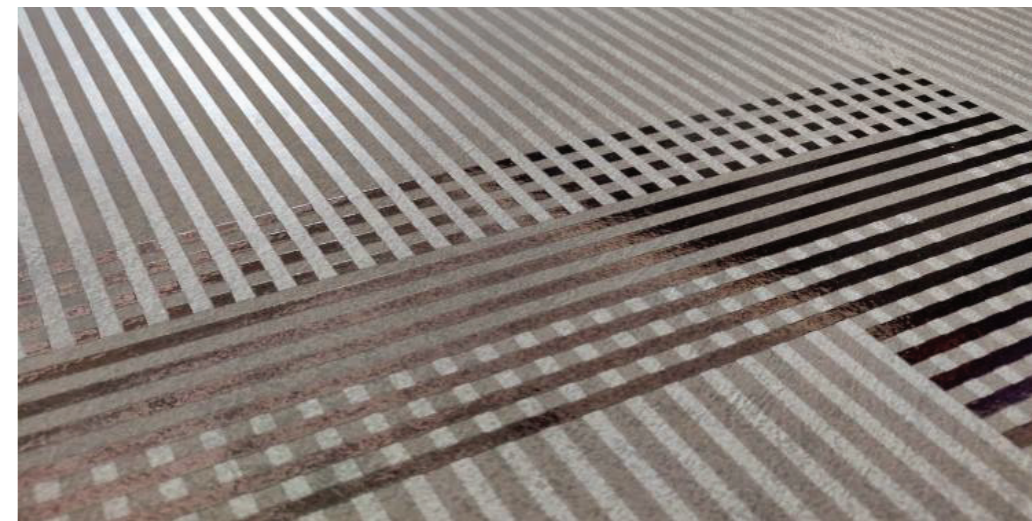

Terracotta tends to have an old world charm that can be swept across a room when it is used as flooring. The material has a rough, rustic feel to it, which is both rugged and subdued all at once with a beautiful aqua colour stud which provides a consistent and subtle look for earthen decor and interiors.