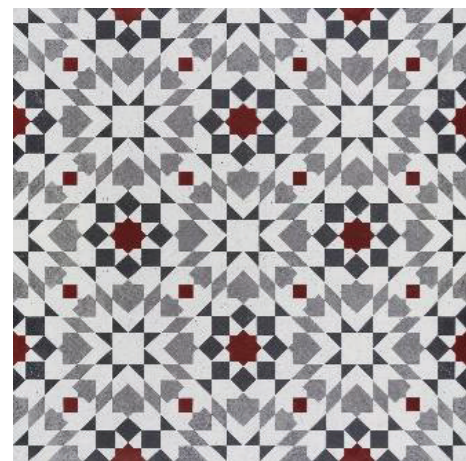

CFF 6060046 INDIANA GRIGIO