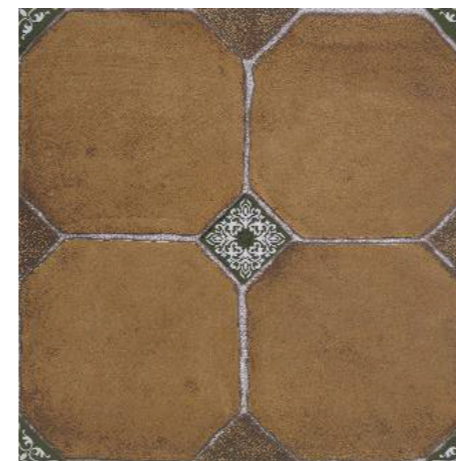

FE
AT
TU
RE

FL
OO
RS

600mm x 600mm VOL. 2

CFF 6060028

QUADRO VERDE

FEATURE
FLOORS

CFF 6060033

SIERRE GREY

CFF 6060032

STREAKS ARANCIO

CFF 6060030

MODULO ROSSO

FEATURE
FLOORS

CFF 6060031

STREAKS AZUL

FEATURE
FLOORS

CFF 6060029

QUADRO GRIGIO

CFF 6060038

TERRA OLIVIA

This earthy colour is a great choice for rustic or natural settings, as well as bohemian decors. It is popular in terrestrial or terrene areas, and also as flooring for enclosed porches. Warmer than other colors, it is also perfect for home earth tone decor.