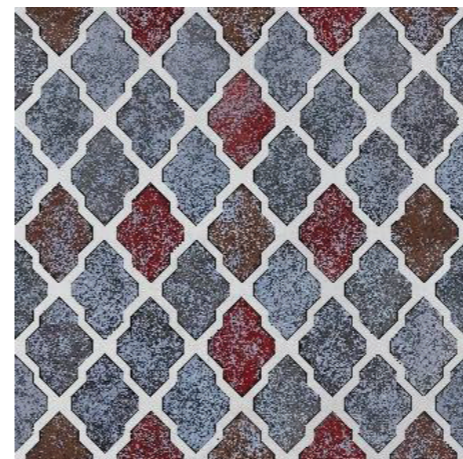

CFF 6060043

CUPOLA GREY

FEATURE
FLOORS