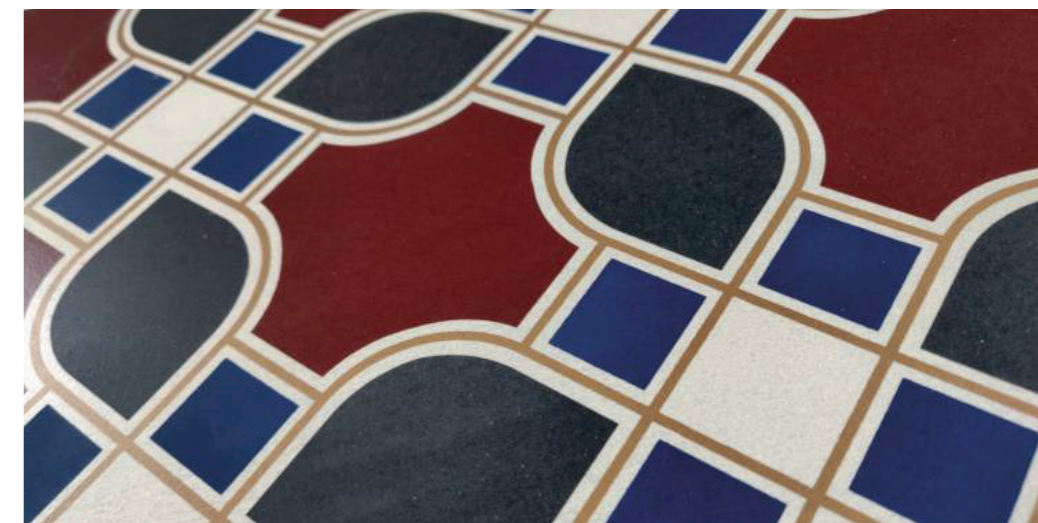

CFF 6060034

CUBIQUE STEEL

FEATURE
FLOORS

CFF 6060036

VERONA MIX

FEATURE
FLOORS

CFF 6060037

TERRA BLU

In its natural state, terracotta is a lovely mix of red and earthen hues, which washes in swooping clouds of colour creating unique yet subdued images across the surface. They can be used in multiple indoor and outdoor applications to give a raw and rustic aesthetic.