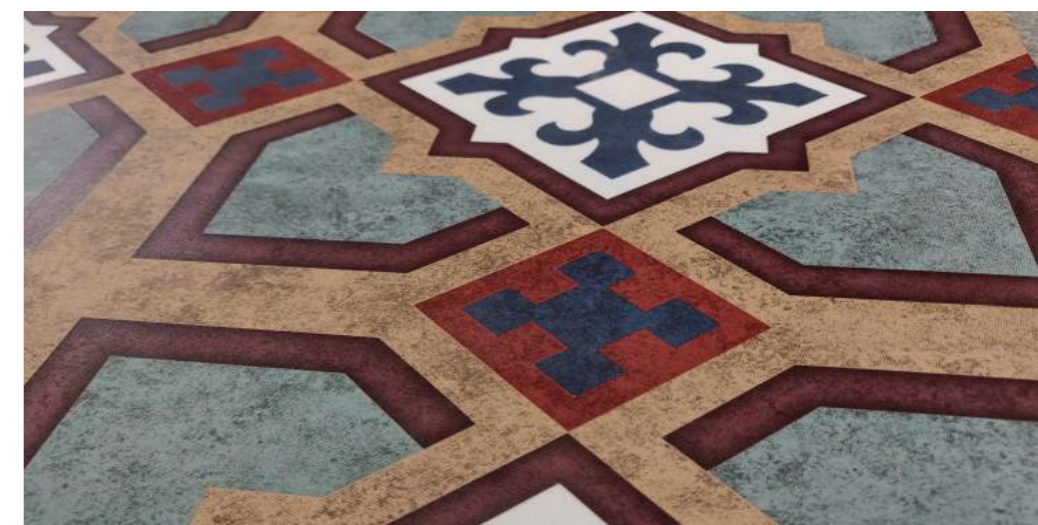

FE
AT
TU
RE

FL
OO
RS

600mm x 600mm VOL. 2

CFF 6060028

QUADRO VERDE

FEATURE
FLOORS

CFF 6060033

SIERRE GREY

CFF 6060032

STREAKS ARANCIO

CFF 6060030

MODULO ROSSO

FEATURE
FLOORS

CFF 6060031

STREAKS AZUL

FEATURE
FLOORS

CFF 6060029

QUADRO GRIGIO

CFF 6060038

TERRA OLIVIA

This earthy colour is a great choice for rustic or natural settings, as well as bohemian decors. It is popular in terrestrial or terrene areas, and also as flooring for enclosed porches. Warmer than other colors, it is also perfect for home earth tone decor.