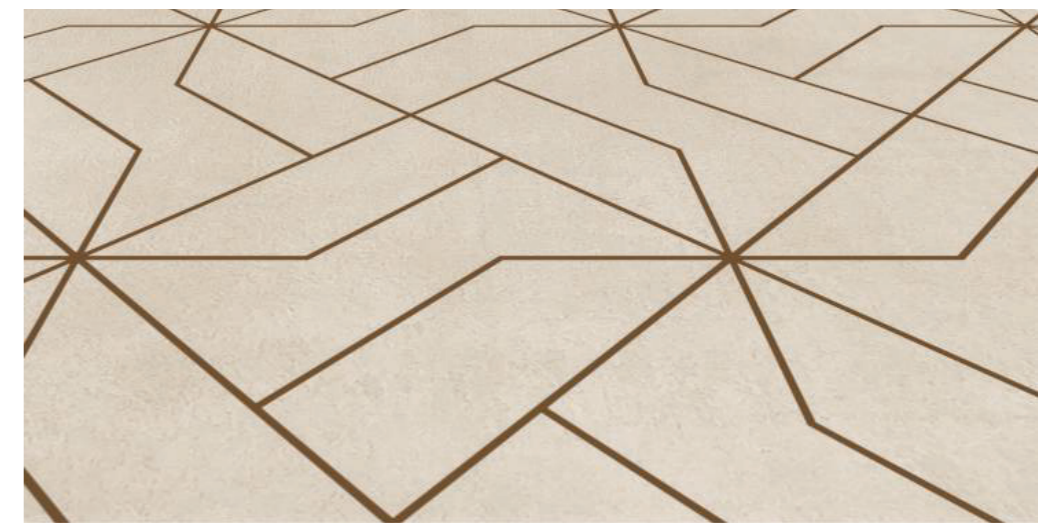

CUPOLA BLU

FEATURE
FLOORS

CFF 6060055 COTTAGE GREY

CFF 6060049 NUANCE GOLD

CFF 6060050 MELANGE GREY

CFF 6060042 PORTO MARRONE

CFF 6060048 NUANCE BLACK

CFF 6060047 INDIANA BROWN