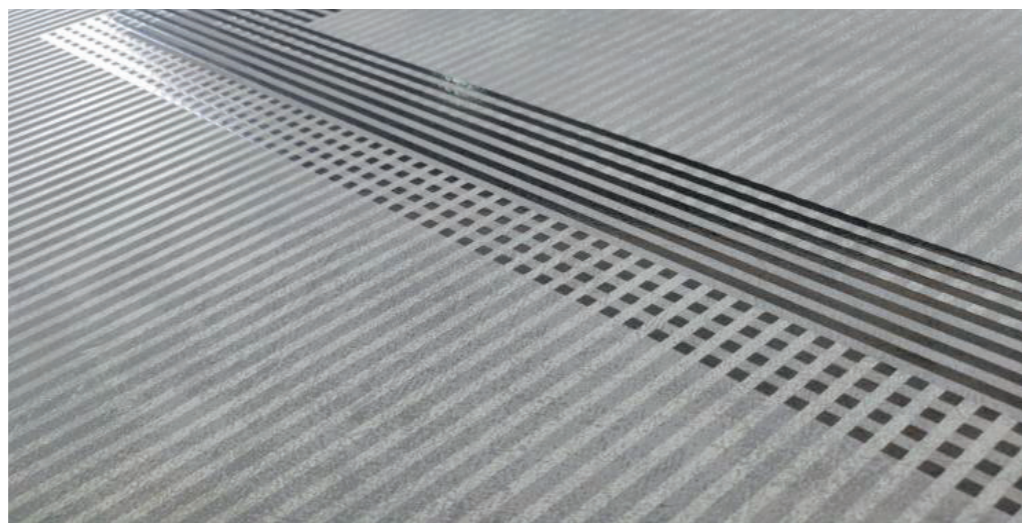

CFF 6060051 MELANGE COTTO