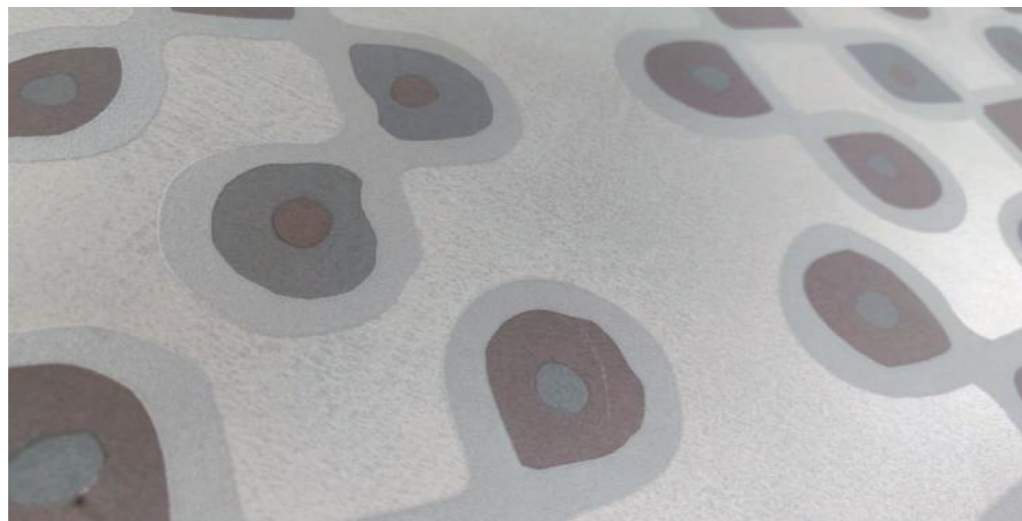

FE
AT
TU
RE

FL
OO
RS

600mm x 600mm VOL. 2

CFF 6060028

QUADRO VERDE

FEATURE
FLOORS

CFF 6060033

SIERRE GREY

CFF 6060032

STREAKS ARANCIO

CFF 6060030

MODULO ROSSO

FEATURE
FLOORS

CFF 6060031

STREAKS AZUL

FEATURE
FLOORS

CFF 6060034

CUBIQUE STEEL

FEATURE
FLOORS

CFF 6060036

VERONA MIX

FEATURE
FLOORS

CFF 6060037

TERRA BLU