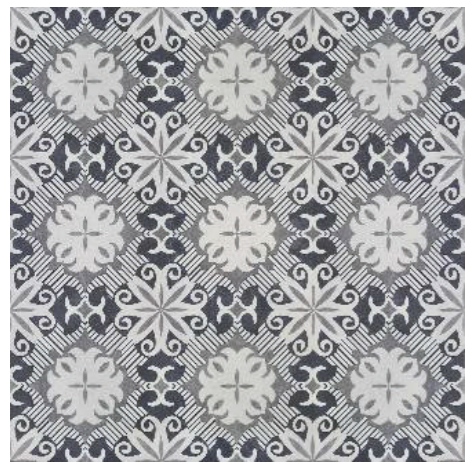

CFF 6060041 PORTO GRIGIO