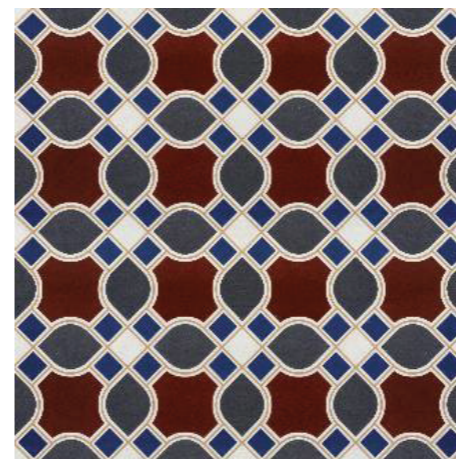

FE
AT
TU
RE

FL
OO
RS

600mm x 600mm VOL. 2

CFF 6060028

QUADRO VERDE

FEATURE
FLOORS

CFF 6060033

SIERRE GREY

CFF 6060032

STREAKS ARANCIO

CFF 6060030

MODULO ROSSO

FEATURE
FLOORS

CFF 6060031

STREAKS AZUL

FEATURE
FLOORS

CFF 6060029

QUADRO GRIGIO

CFF 6060038

TERRA OLIVIA

This earthy colour is a great choice for rustic or natural settings, as well as bohemian decors. It is popular in terrestrial or terrene areas, and also as flooring for enclosed porches. Warmer than other colors, it is also perfect for home earth tone decor.

CFF 6060034

CUBIQUE STEEL

FEATURE
FLOORS

CFF 6060036

VERONA MIX

FEATURE
FLOORS

CFF 6060037

TERRA BLU