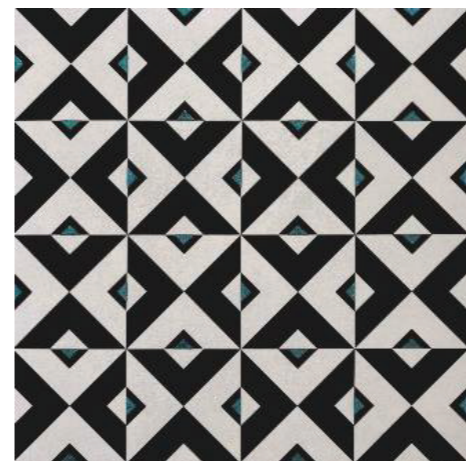

FE
AT
TU
RE

FL
OO
RS

600mm x 600mm VOL. 2

CFF 6060028

QUADRO VERDE

FEATURE
FLOORS

CFF 6060033

SIERRE GREY

CFF 6060029

QUADRO GRIGIO

CFF 6060038

TERRA OLIVIA

This earthy colour is a great choice for rustic or natural settings, as well as bohemian decors. It is popular in terrestrial or terrene areas, and also as flooring for enclosed porches. Warmer than other colors, it is also perfect for home earth tone decor.

CFF 6060034

CUBIQUE STEEL

FEATURE
FLOORS

CFF 6060036

VERONA MIX

FEATURE
FLOORS

CFF 6060037

TERRA BLU

In its natural state, terracotta is a lovely mix of red and earthen hues, which washes in swooping clouds of colour creating unique yet subdued images across the surface. They can be used in multiple indoor and outdoor applications to give a raw and rustic aesthetic.