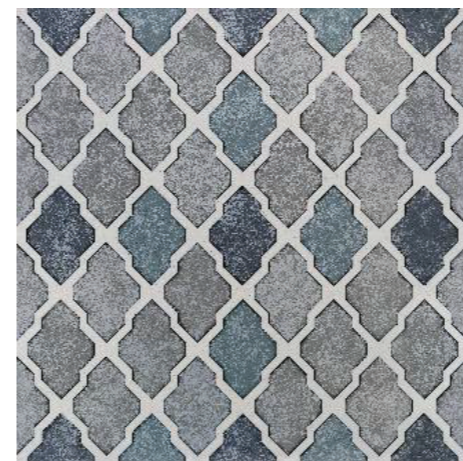

CFF 6060035

CUBIQUE AQUA

CFF 6060041 PORTO GRIGIO

CFF 6060040 METALINEA GRIGIO

CFF 6060039 TERRAQUA

Terracotta tends to have an old world charm that can be swept across a room when it is used as flooring. The material has a rough, rustic feel to it, which is both rugged and subdued all at once with a beautiful aqua colour stud which provides a consistent and subtle look for earthen decor and interiors.

CFF 6060053 MATRIX BROWN

CFF 6060043

CUPOLA GREY

FEATURE
FLOORS

CFF 6060045

FLEUR NERO

FEATURE
FLOORS

CFF 6060044