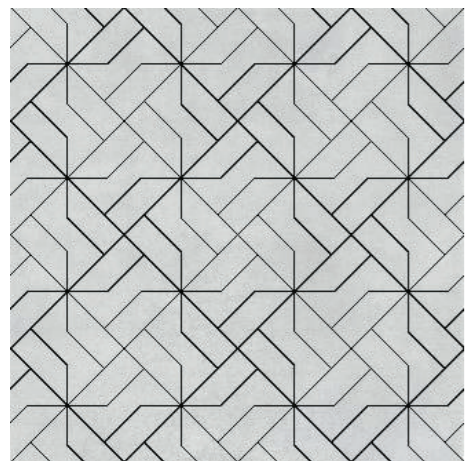

CUPOLA BLU

FEATURE
FLOORS

CFF 6060055 COTTAGE GREY

CFF 6060049 NUANCE GOLD

CFF 6060050 MELANGE GREY

CFF 6060042 PORTO MARRONE

CFF 6060048 NUANCE BLACK

CFF 6060047 INDIANA BROWN