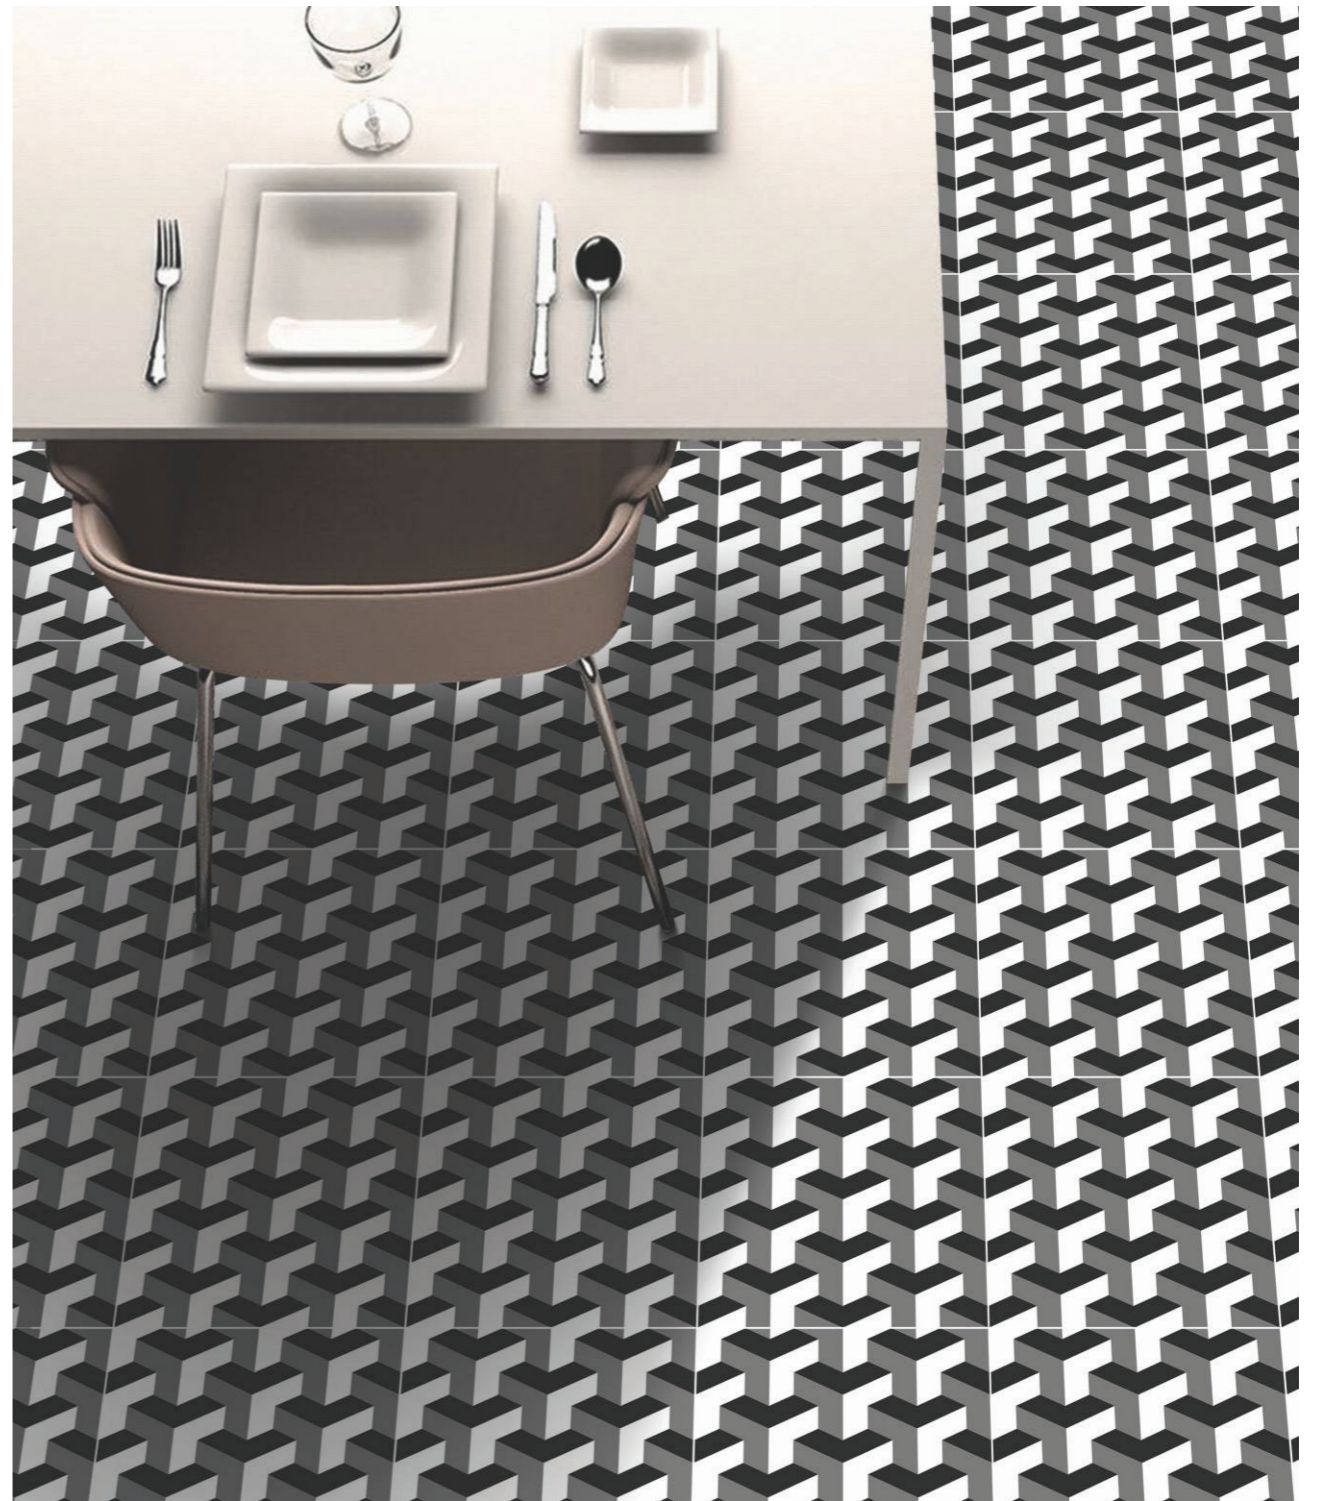

THE TILE BOUTIQUE

Exclusive Designer Tiles Collection

FLOOR

D E C O R S

VOL. 3

300MM X 300MM

MONO

CFD 3030092

FLOOR
DECORS

300mm x 300mm

CFD 3030093

TB
THE TILE BOUTIQUE
Exclusive Designer Tiles Collection

CFD 3030094

FLOOR
DECORS

300mm x 300mm

CFD 3030095

TB
THE TILE BOUTIQUE
Exclusive Designer Tiles Collection

CFD 3030096

FLOOR
DECORS

300mm x 300mm

CFD 3030097

TB
THE TILE BOUTIQUE
Exclusive Designer Tiles Collection

CFD 3030098

FLOOR
DECORS