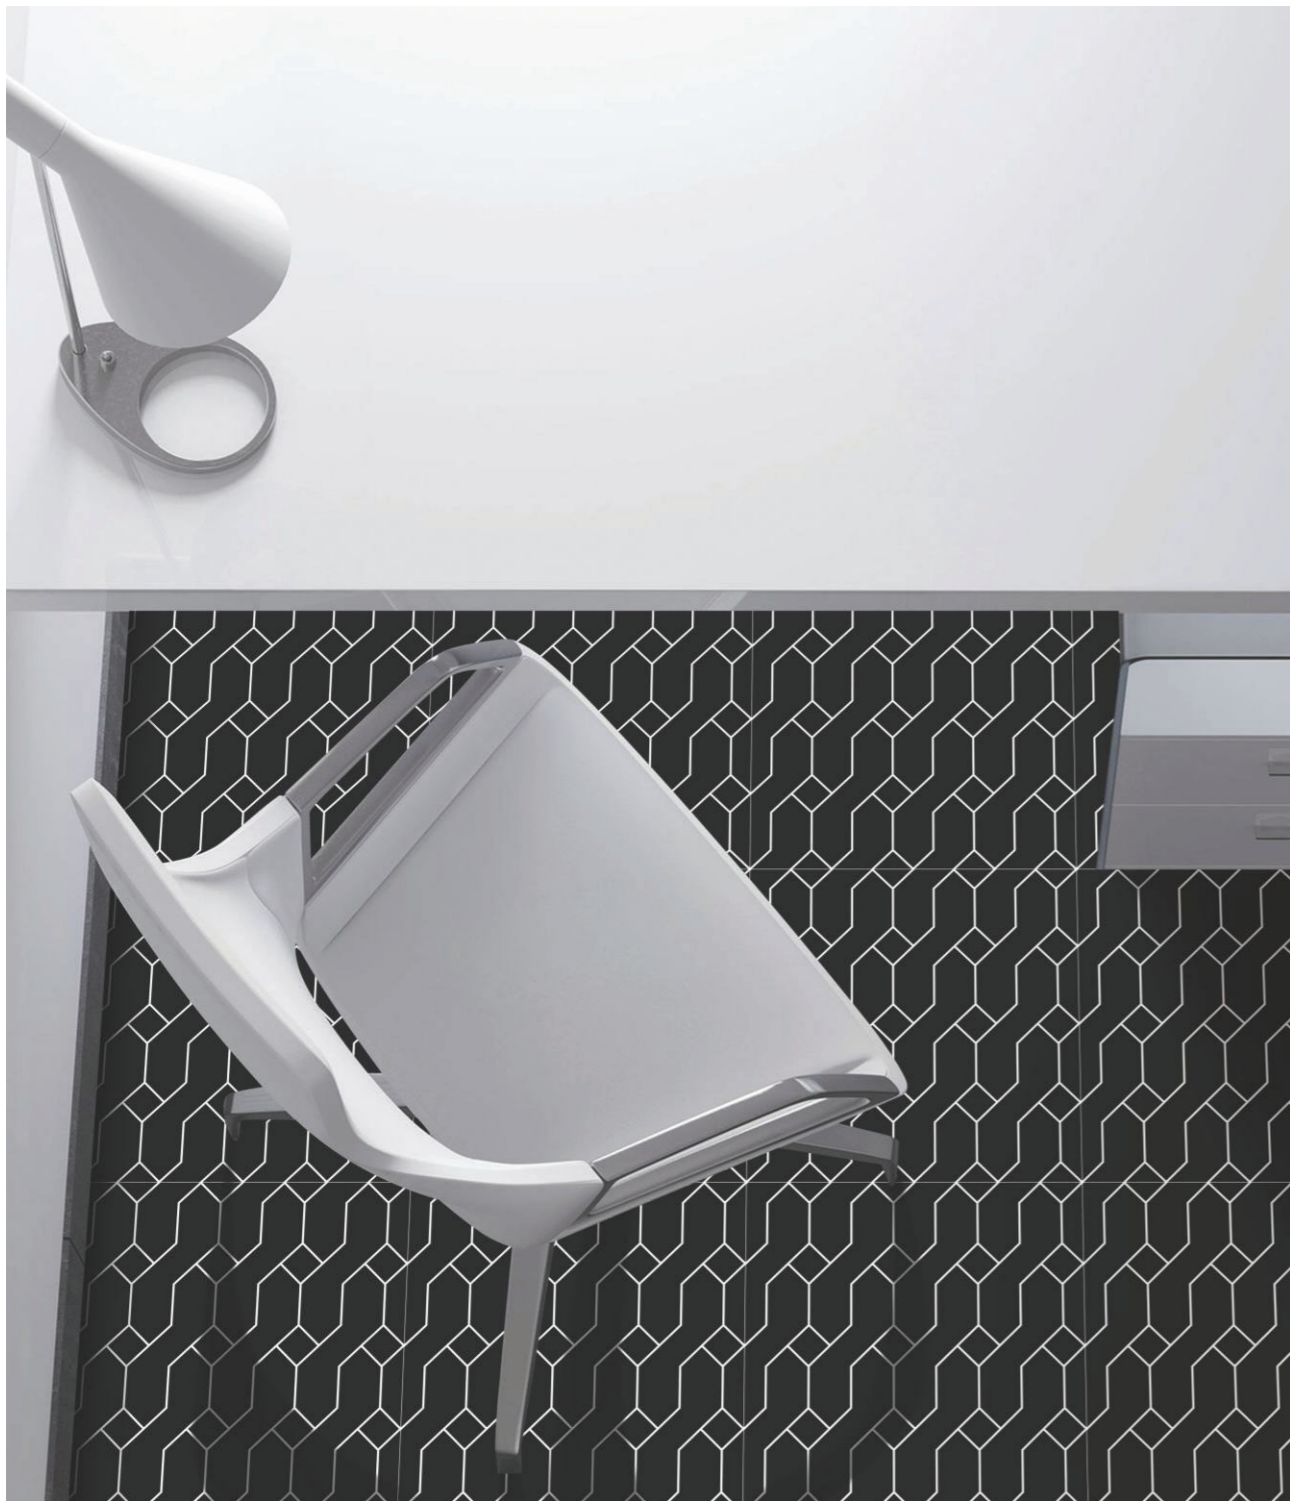

CFD 3030096

FLOOR
DECORS

300mm x 300mm