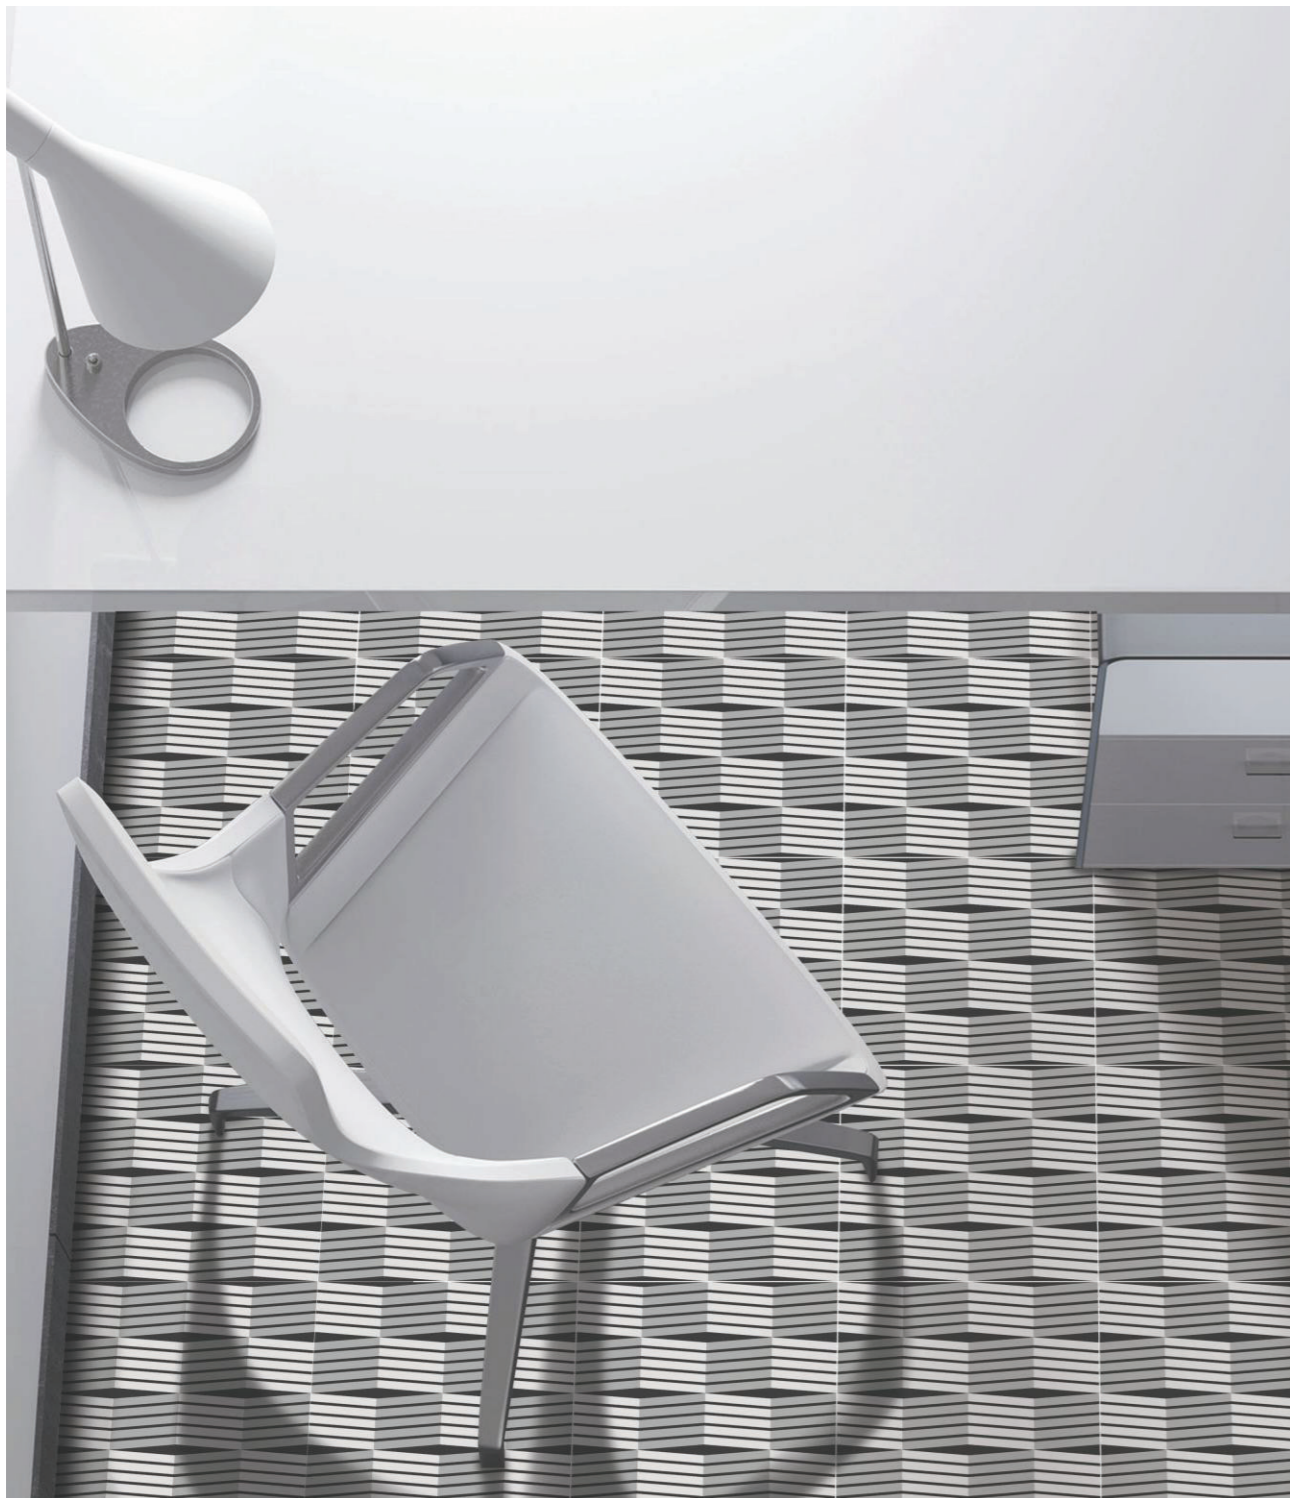

CFD 3030100

FLOOR
DECORS

300mm x 300mm