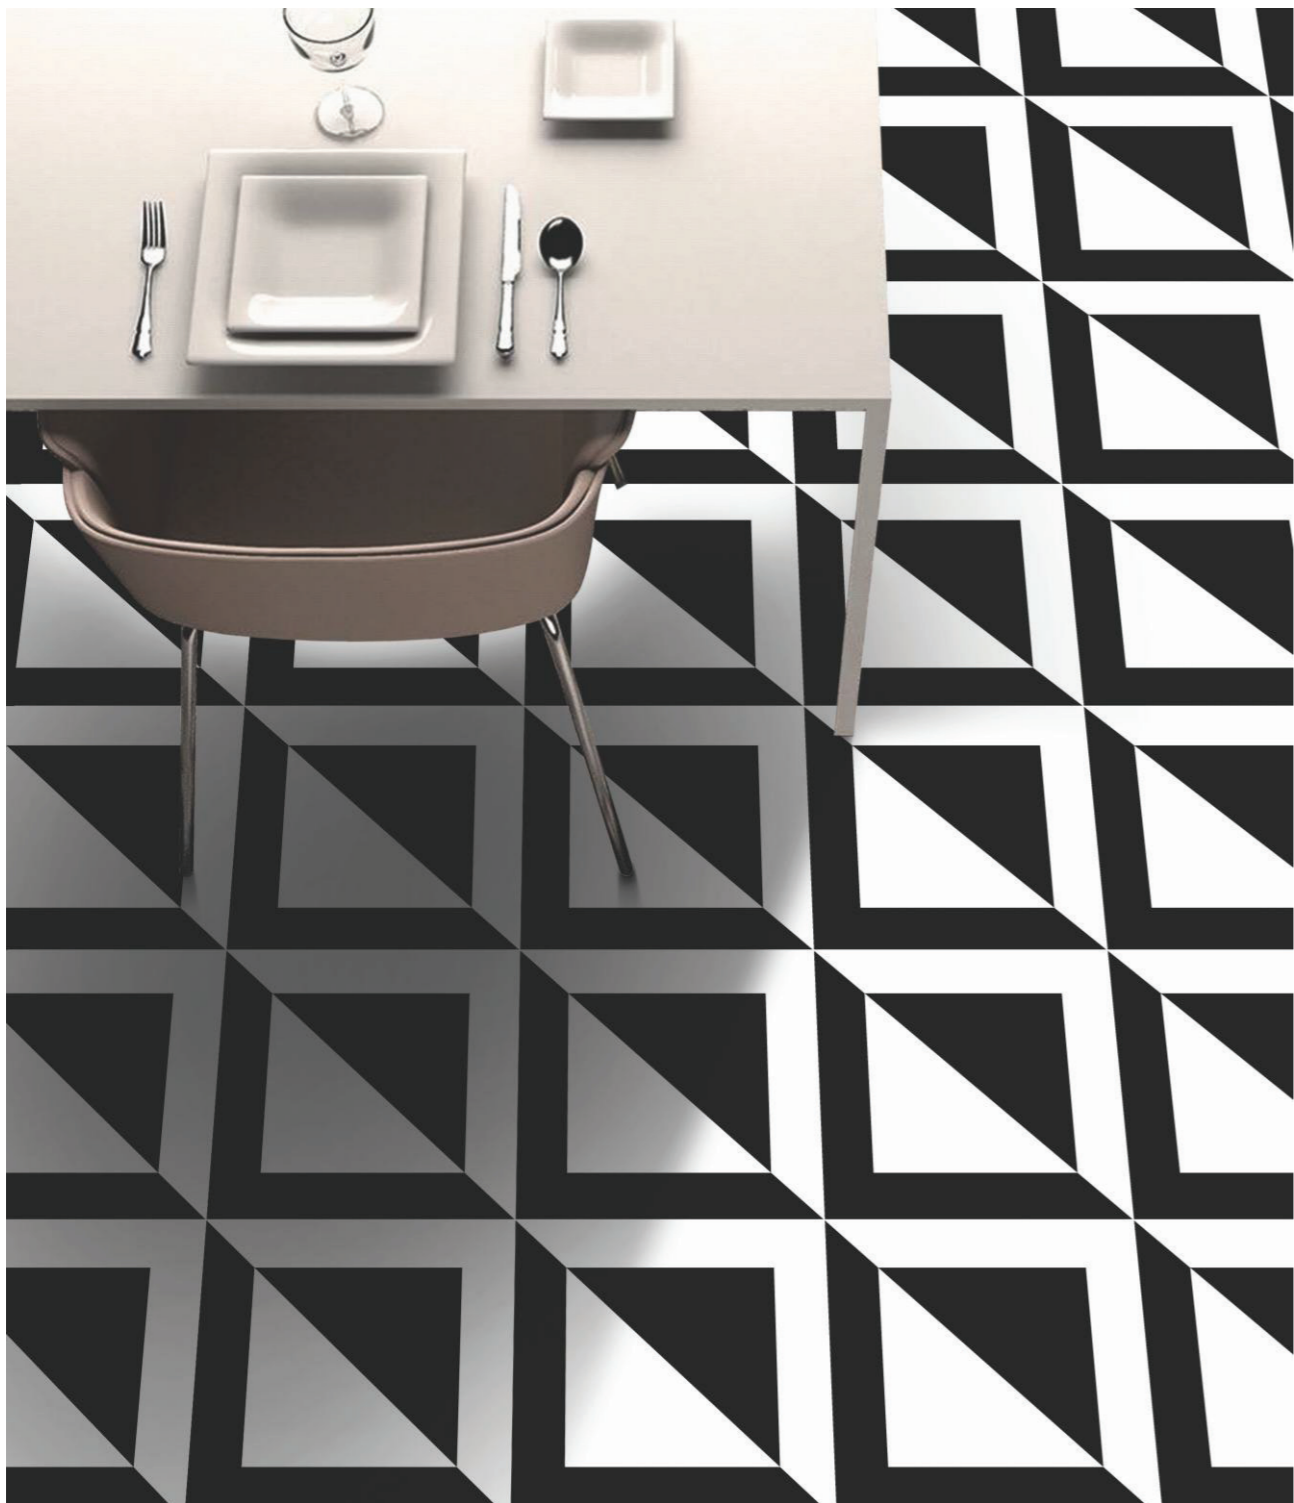

TB
THE TILE BOUTIQUE
Exclusive Designer Tiles Collection

CFD 3030112

FLOOR
DECORS

300mm x 300mm

CFD 3030113

TB
THE TILE BOUTIQUE
Exclusive Designer Tiles Collection

CFD 3030114

FLOOR
DECORS