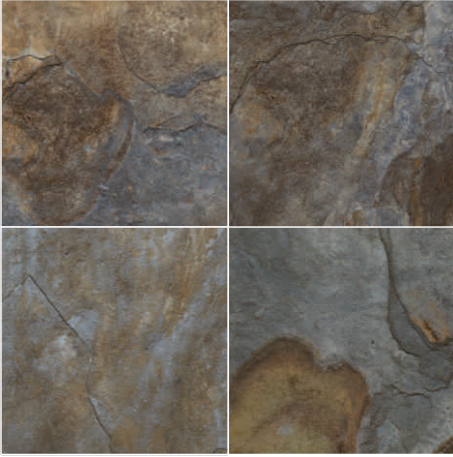

CG 6060035 GEOSTONE TERRACOTTA

CG 6060036 GEOSTONE VERDE

CG 6060043 SANDY PEARL

CG 6060044 SANDY BEIGE

CG 6060045 FOCUS CHARCOAL

* Images shown are 4 randoms of 600mm x 600mm

CG 6060026 * SUMI STONE NERO MIX