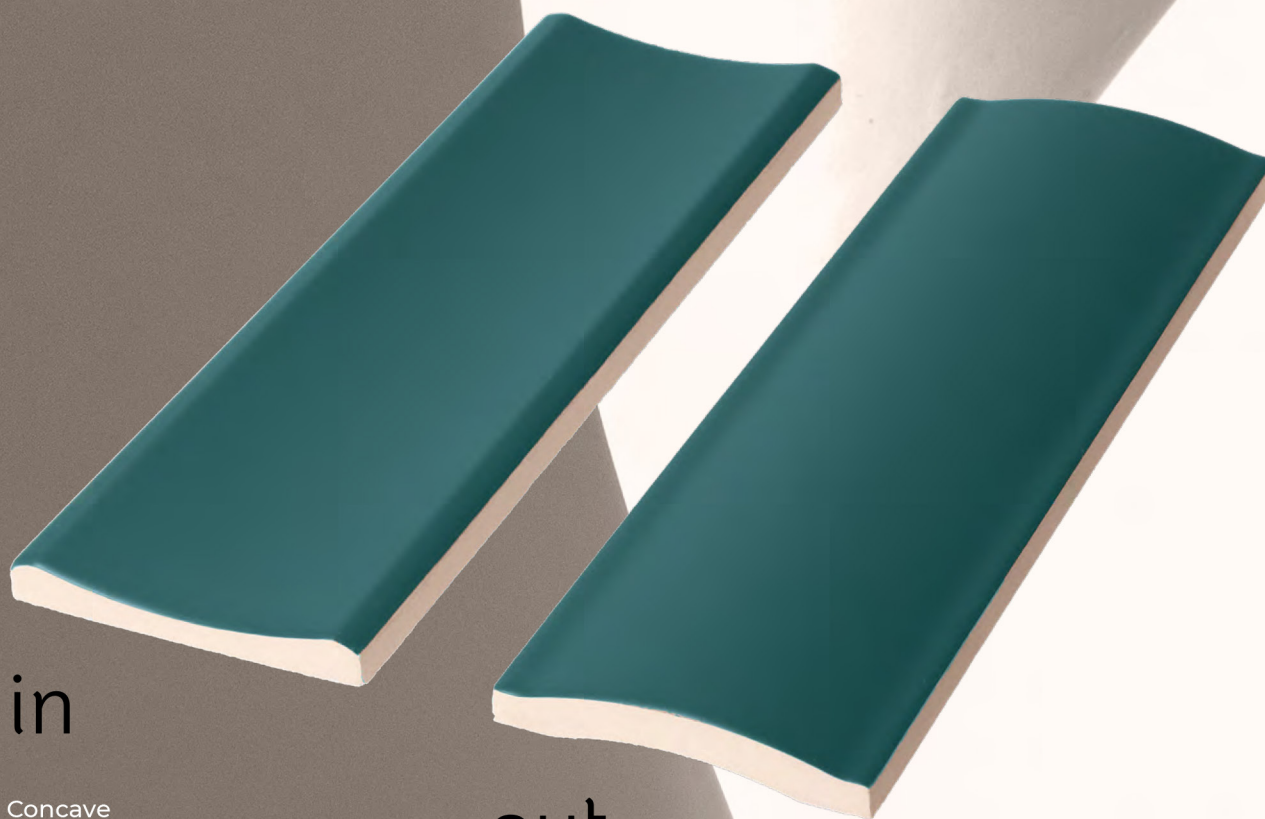

# Vibe

White body \_ Wall tile

Gloss \_ Matt

6,5 x 20 cm  
2½" x 8"

in

Concave

out

Convex