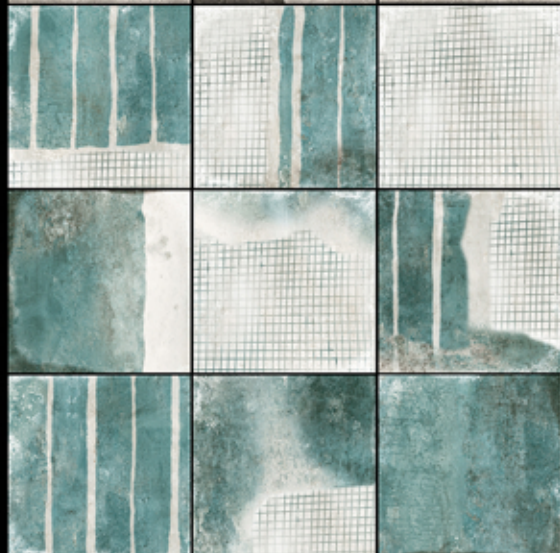

BRAID Green Tin

200mm x 200 mm