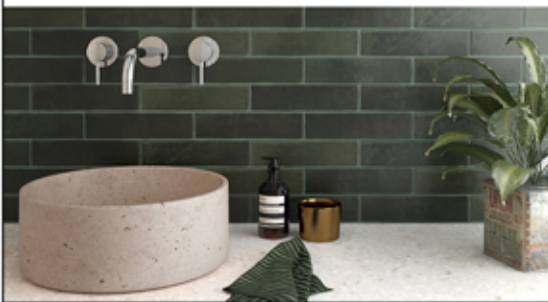

Nordik FIORD