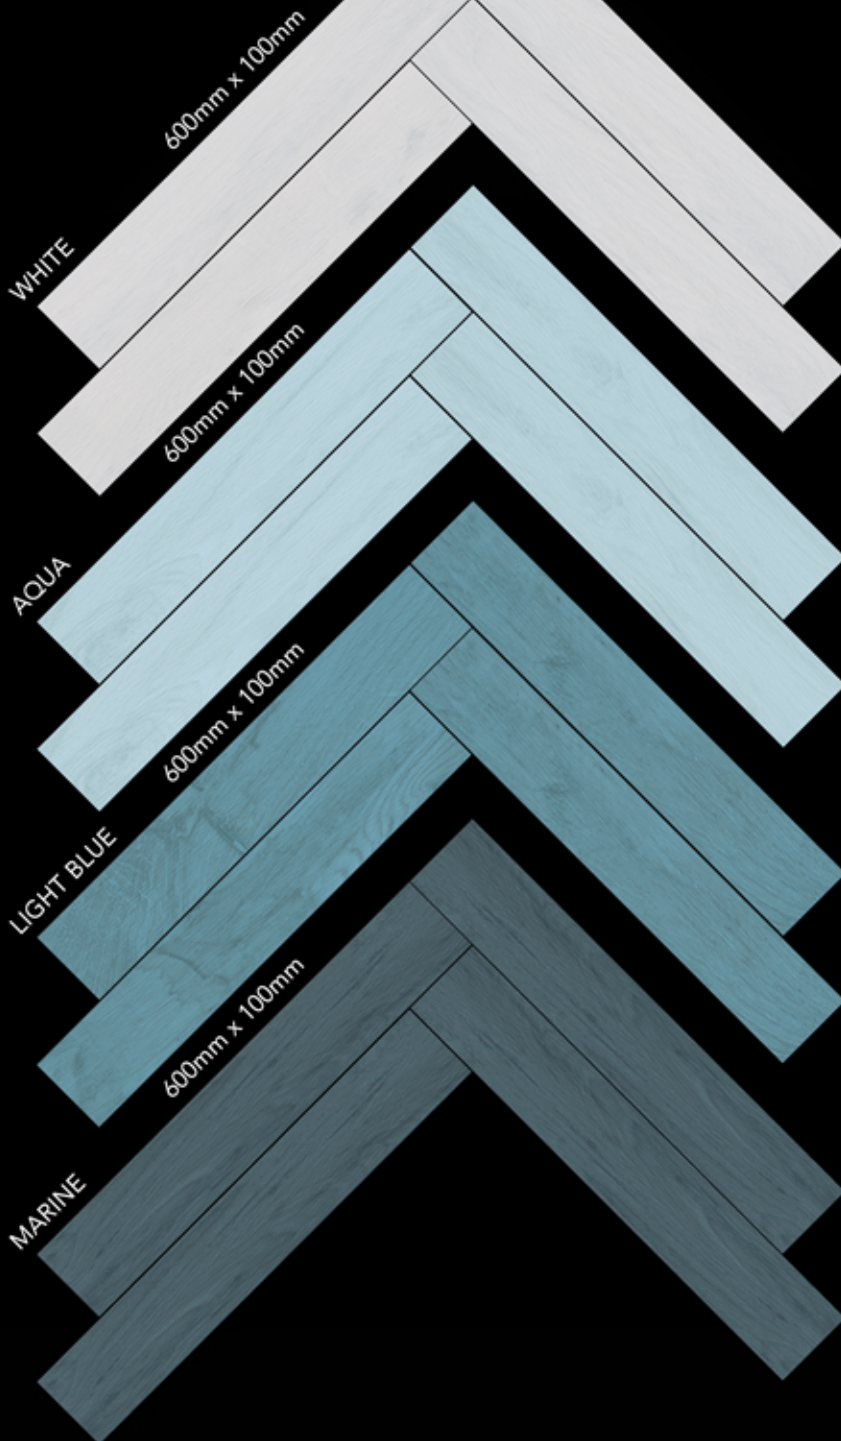

NEBRASKA Colors

Made In Spain