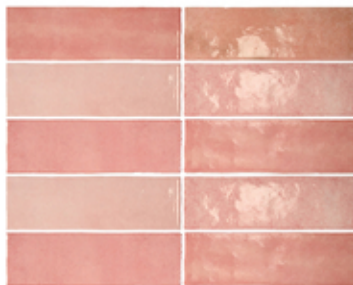

PANEL

2021-22

EUROPEAN  
*Collection*

**THE TILE BOUTIQUE**

Exclusive Designer Tiles Collection

COLONIAL BLUE

MOSS GREEN

ROSE MALLOW