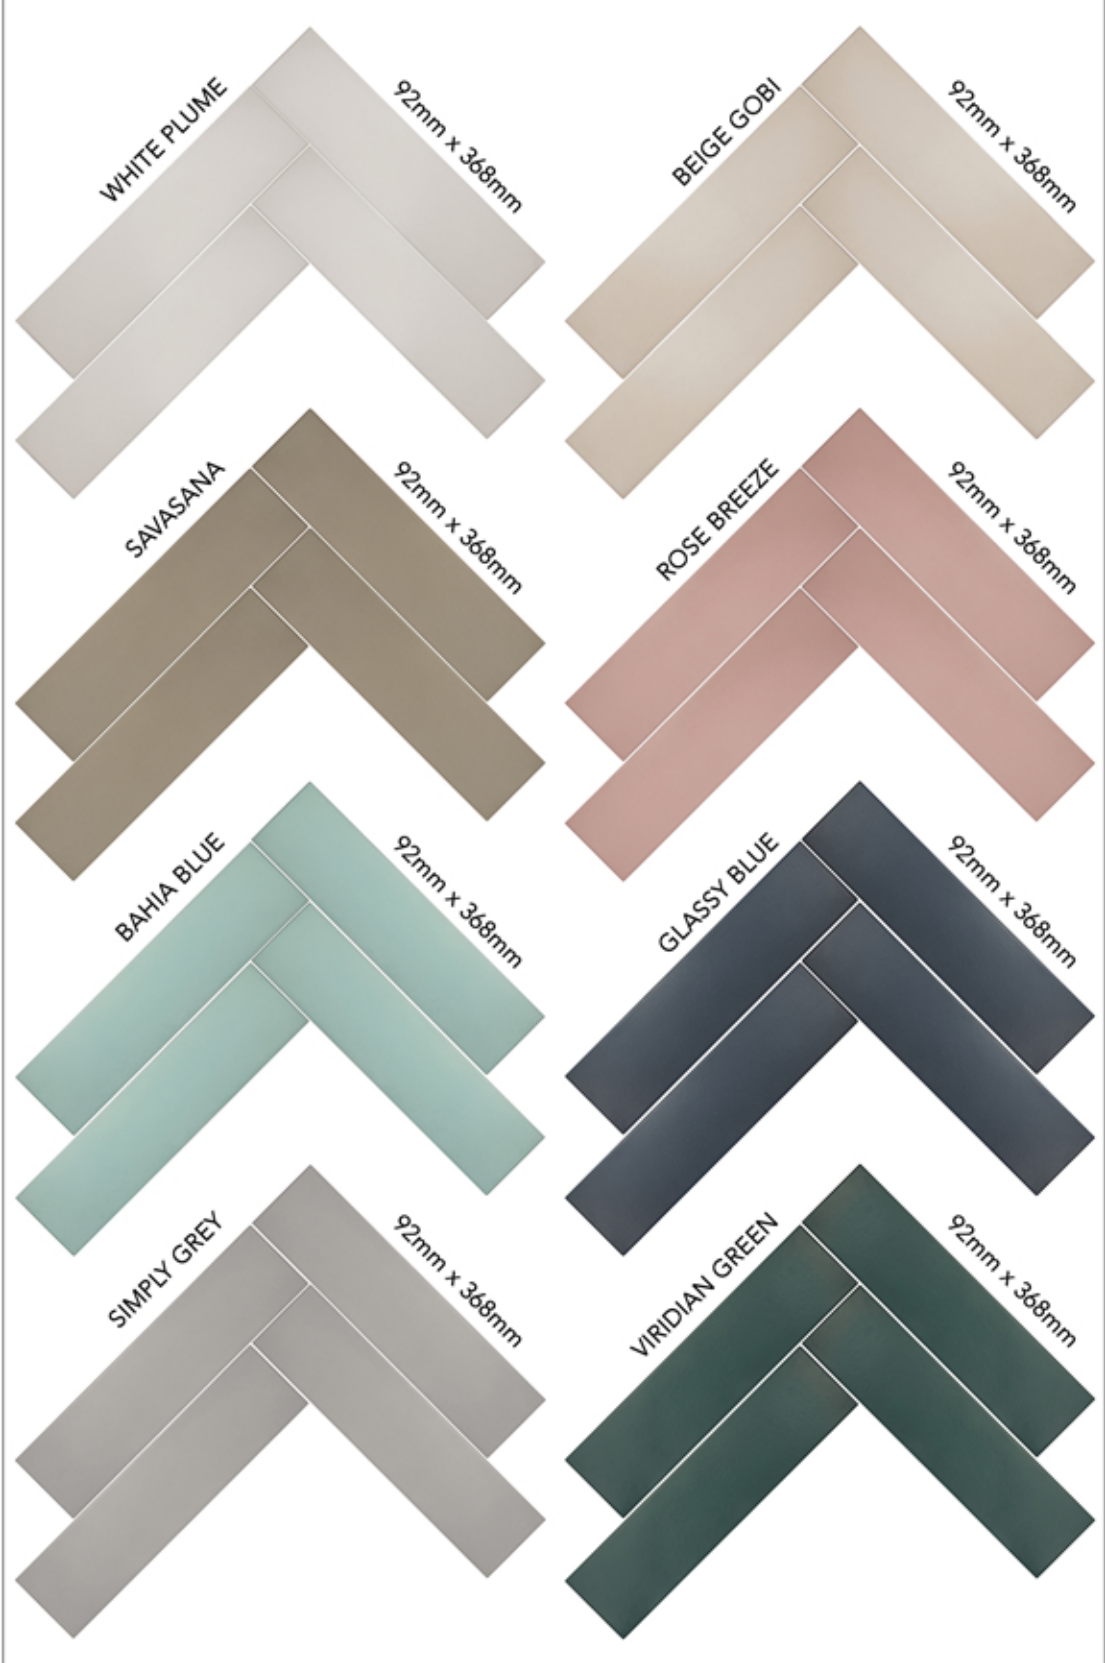

STROMBOLI

Made In Spain