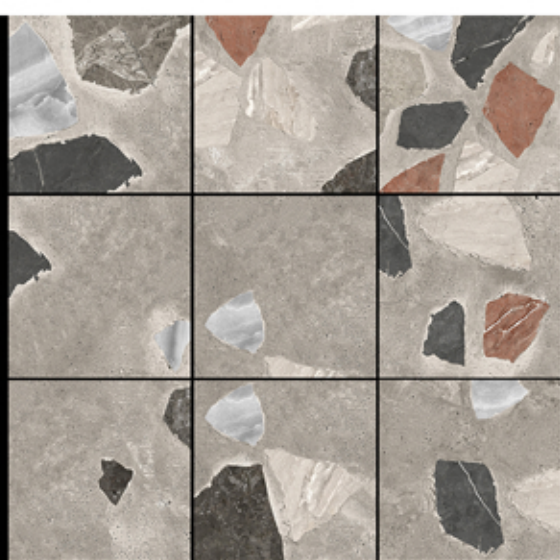

REVE Decor

200mm x 200 mm