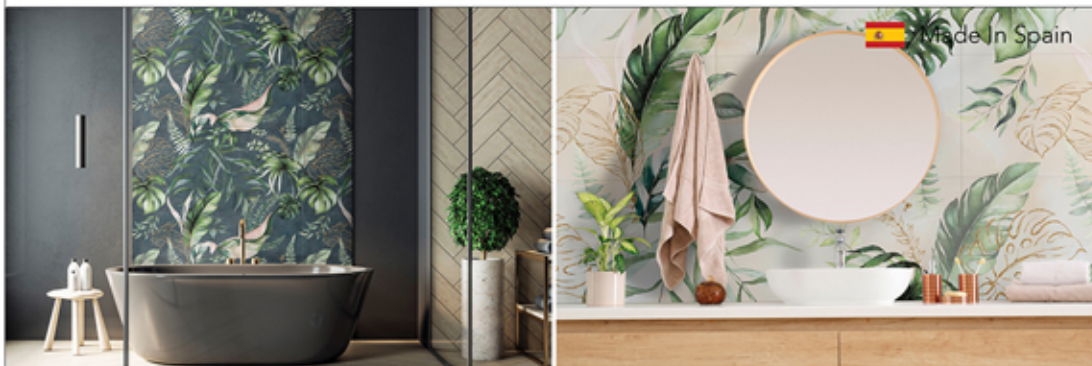

Ribbed  
SEA

Plain  
CASHMERE

Ribbed  
CASHMERE

JUNGLE 300 X 600 mm

DARK

SOFT

GP

28