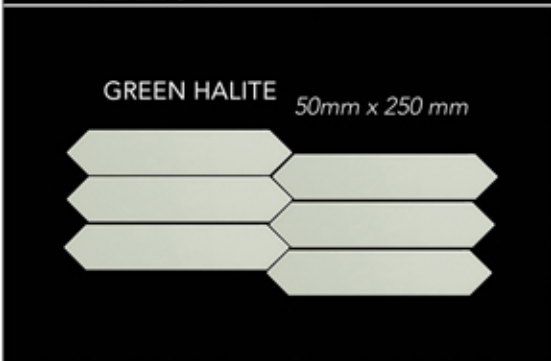

WHITE

MINT

BLUSH PINK

GLACIER

BASIL GREEN

PURE WHITE 50mm x 250 mm

GARDENIA CREAM 50mm x 250 mm

BLUSH PINK 50mm x 250 mm

ARROW

 Made In Spain

GREEN HALITE 50mm x 250 mm

CARRIBEAN BLUE 50mm x 250 mm

BLUE VELVET 50mm x 250 mm

FS ETNA

Made In Spain

WHITE  
330mm x 330 mm