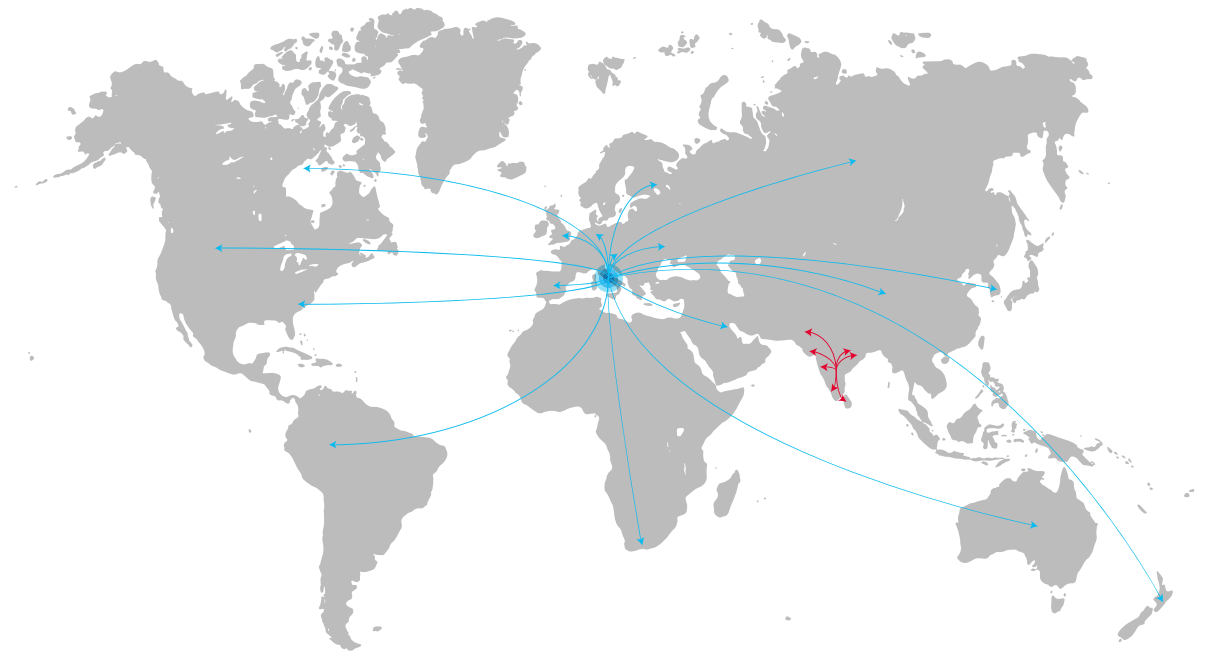

**“We always aim to the highest standards but we also allow for evolution and new valuable ideas.”**

Nexion is a brand of Nexion International, a multinational ceramic company born from the meeting of two large family groups that have always been leaders in their reference markets: Ceramiche Speranza, the Italian firm founded in 1961 that established state-of-the-art manufacturing facilities in India together with the Aghara family, one of the leading players in ceramics and sanitary wares in India since 1977.

Nexion is a **global** brand that crosses the borders of different countries.

The main strategic value chain activities are based in **Italy**. Our **top-quality production** is located in **India** into a fully automated state-of-art facility equipped with the latest **Italian** machineries. Our sales network focuses on specific high-potential and high-value target markets **all over the world**.