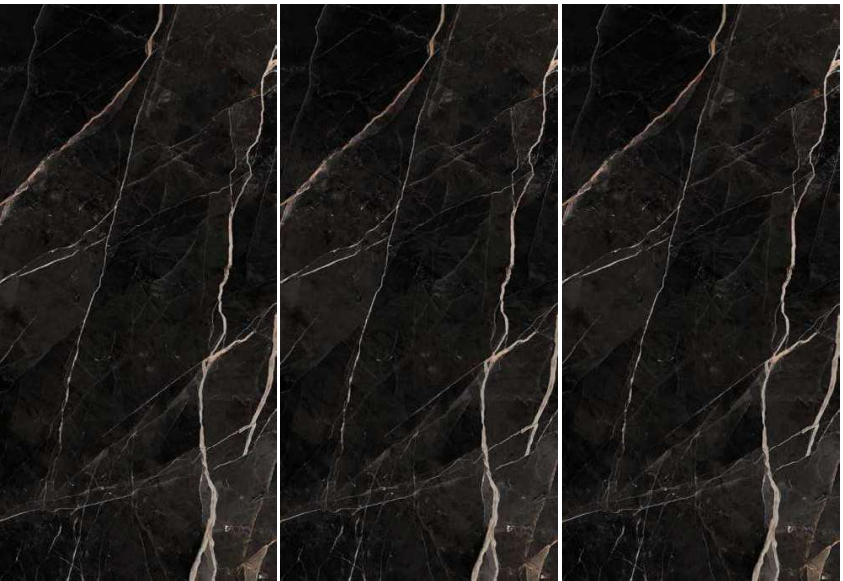

FULL LAPPATO

LAPPATO MATT

NATURALE