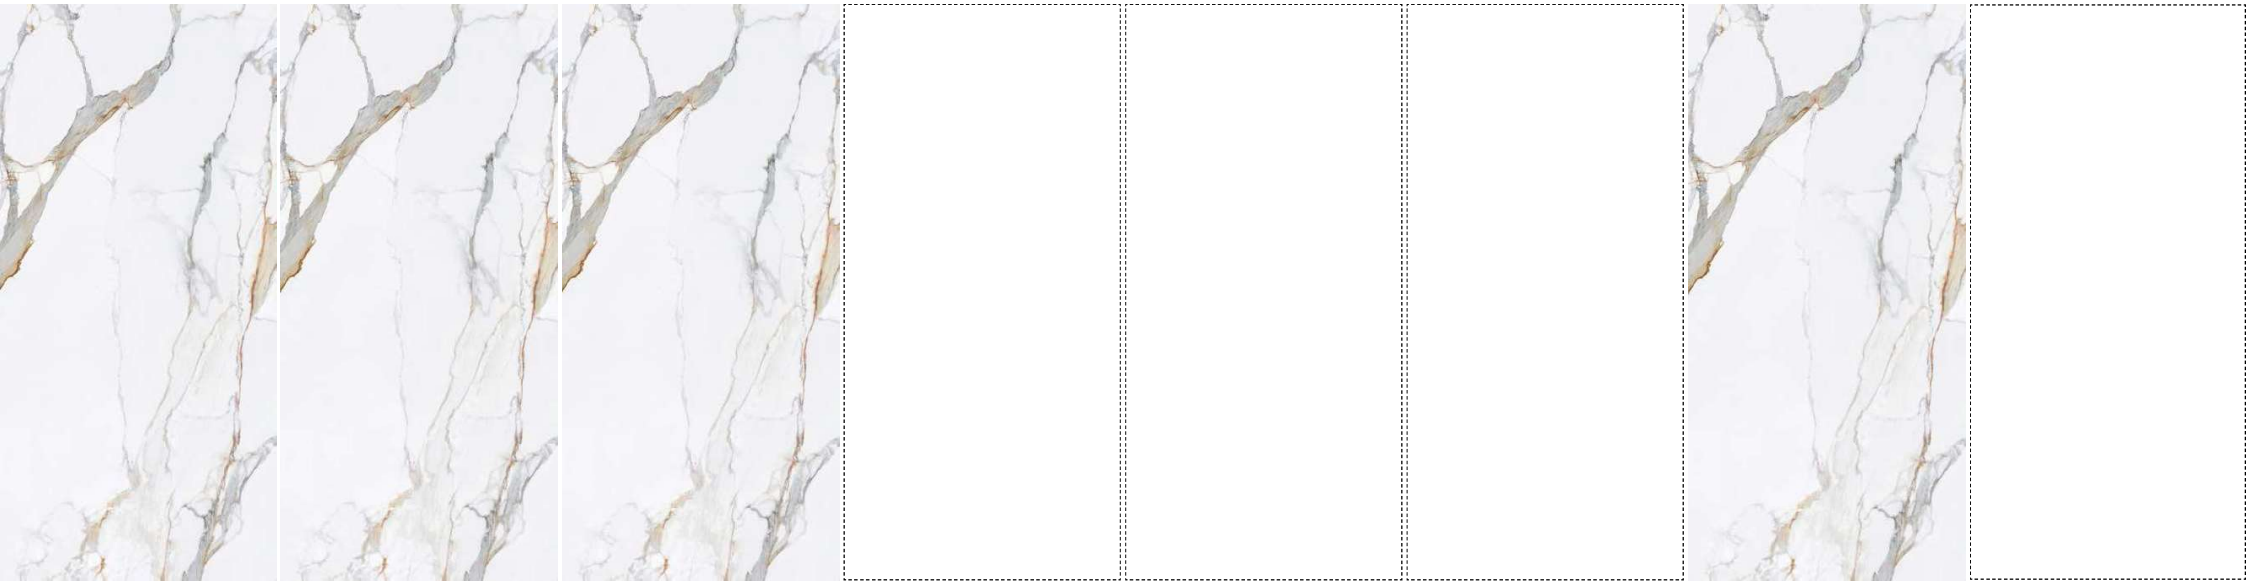

FULL LAPPATO

LAPPATO MATT

NATURALE

BOCCIARDATO

PETTINATO

RIGATO

SPAZZOLATO

LUCIDO OPACO

CALACATTA BRONZO

4 SURFACES

4 SIZES

Naturale R10 surface available in 60x120 cm.
R9, R11 & R12 surfaces available on request.