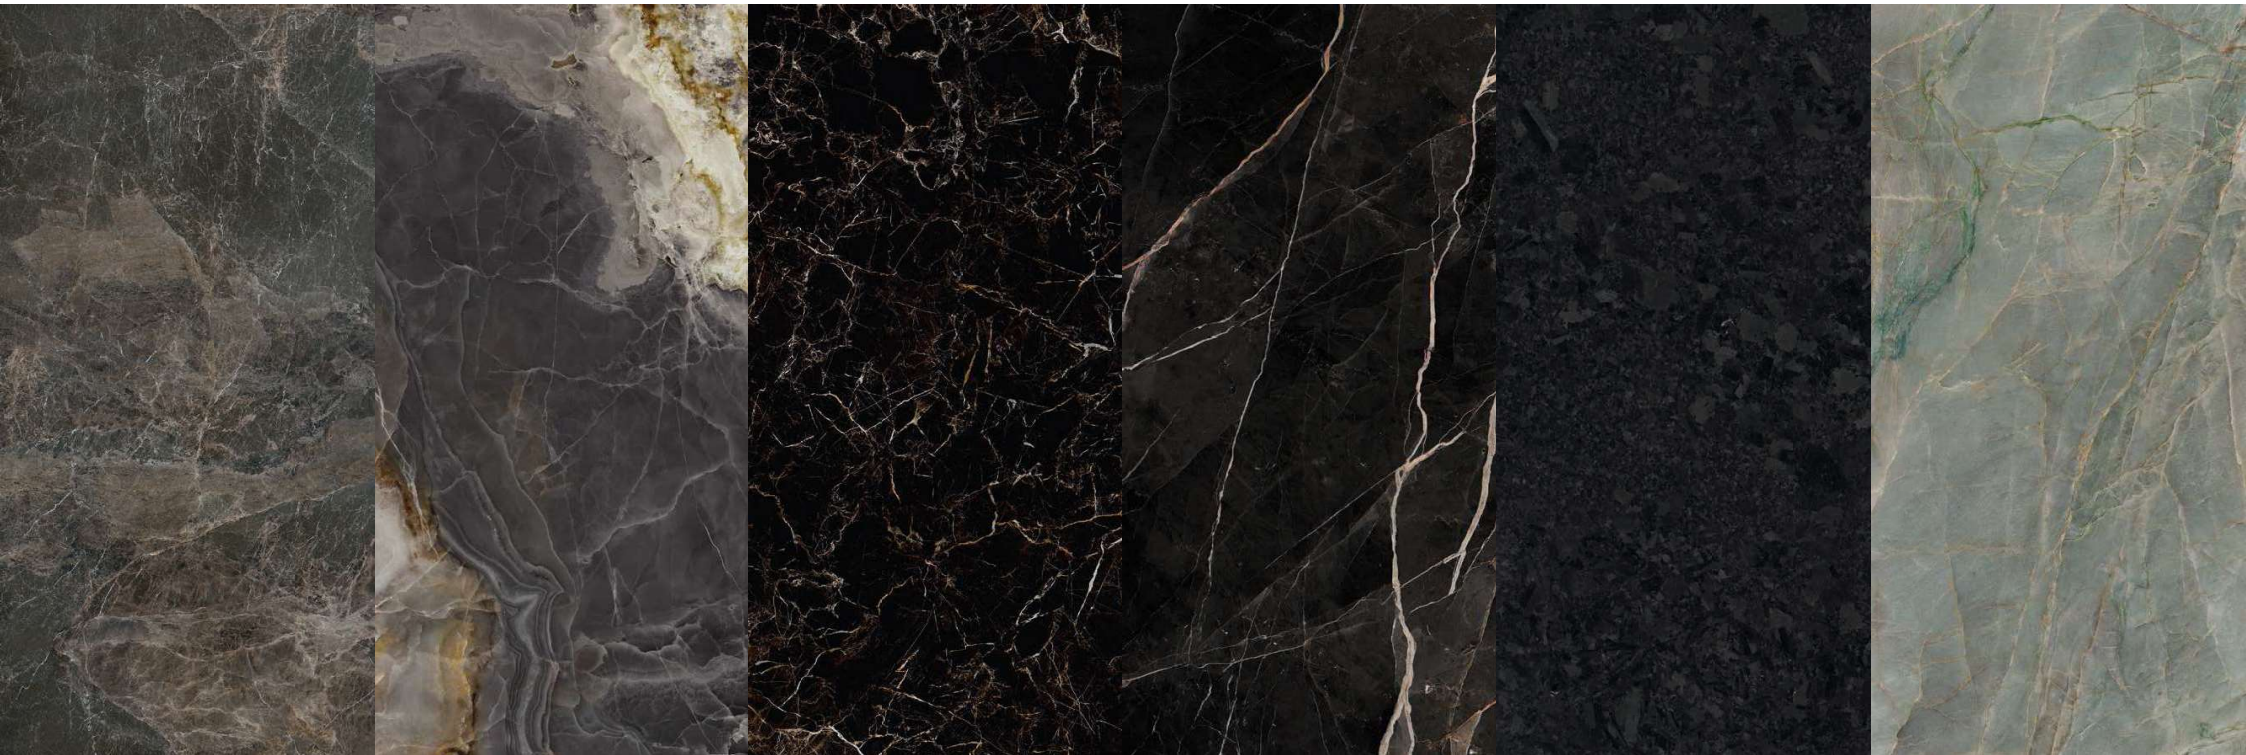

FRAPPUCCINO

ONICE NERO

PORT LORENT

CALACATTA NERO

ANTIQUÉ BLACK

QUARZO VERDE AQUA