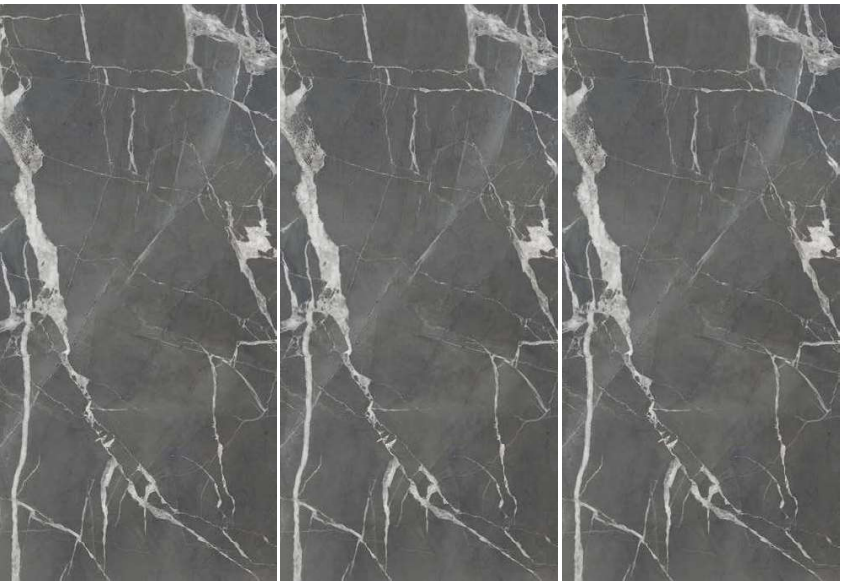

FULL LAPPATO

LAPPATO MATT

NATURALE