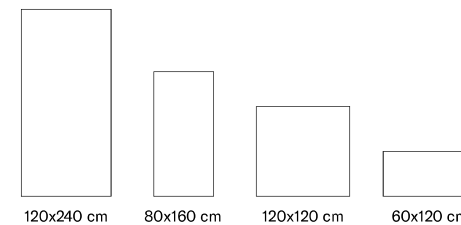

CALACATTA BRONZO

4 SURFACES

4 SIZES

Naturale R10 surface available in 60x120 cm.
R9, R11 & R12 surfaces available on request.