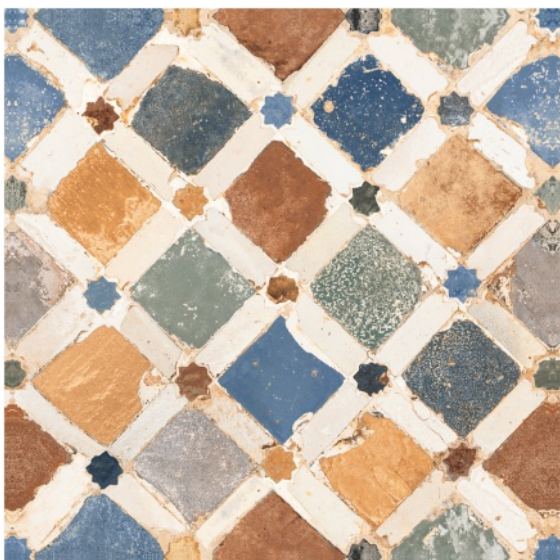

Random

Matt

600x600MM
GLAZED VITRIFIED TILES

BANI

CARVING

4 Random

600x600MM
GLAZED VITRIFIED TILES

TB
THE TILE BOUTIQUE
Exclusive Designer Tiles Collection