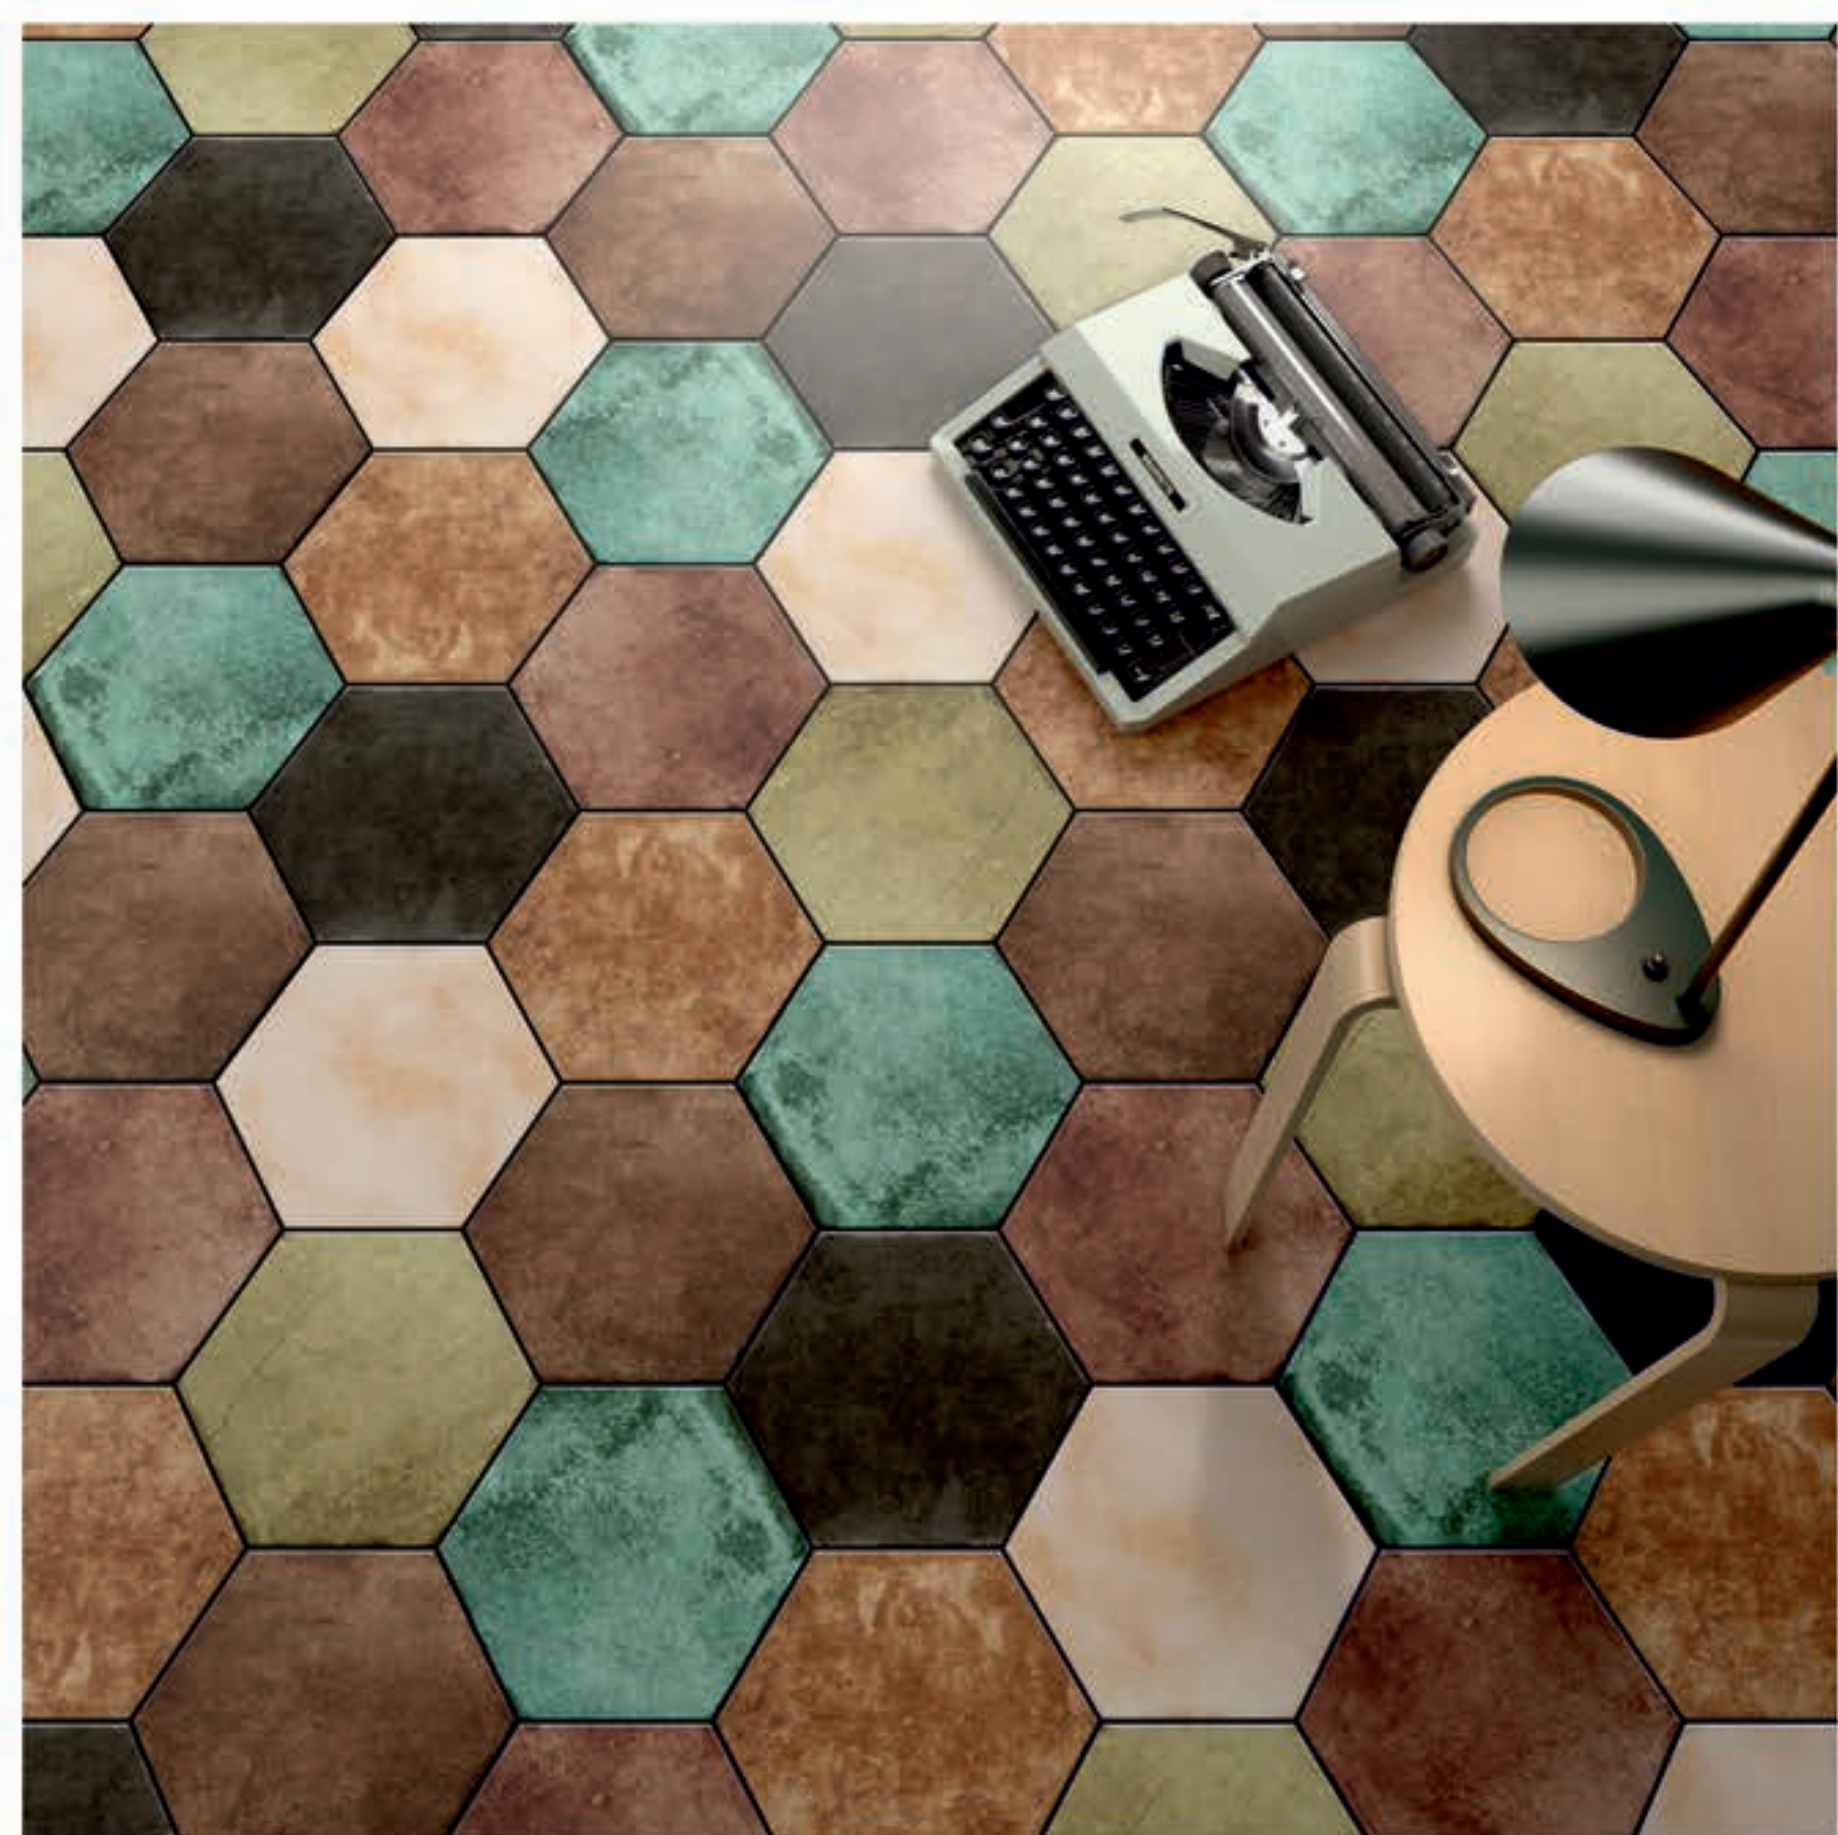

Fika Mix Hexagonal Colour (19.8 x 22.8) cm

Box	Pc.	sq.mt.	kg.
	24	0.84	20