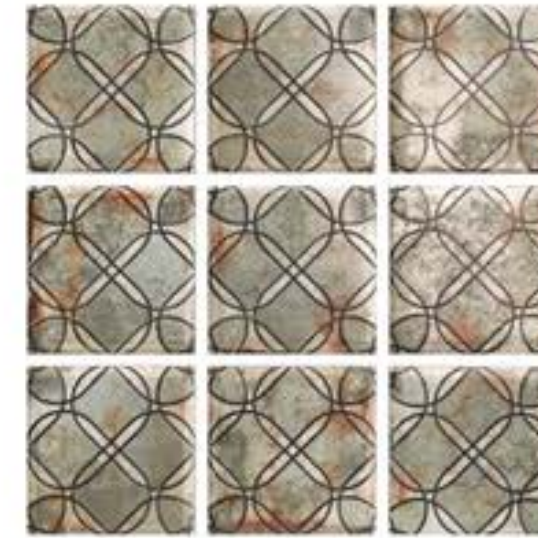

Tin Tile Sheet (20.0 x 20.0 cm)