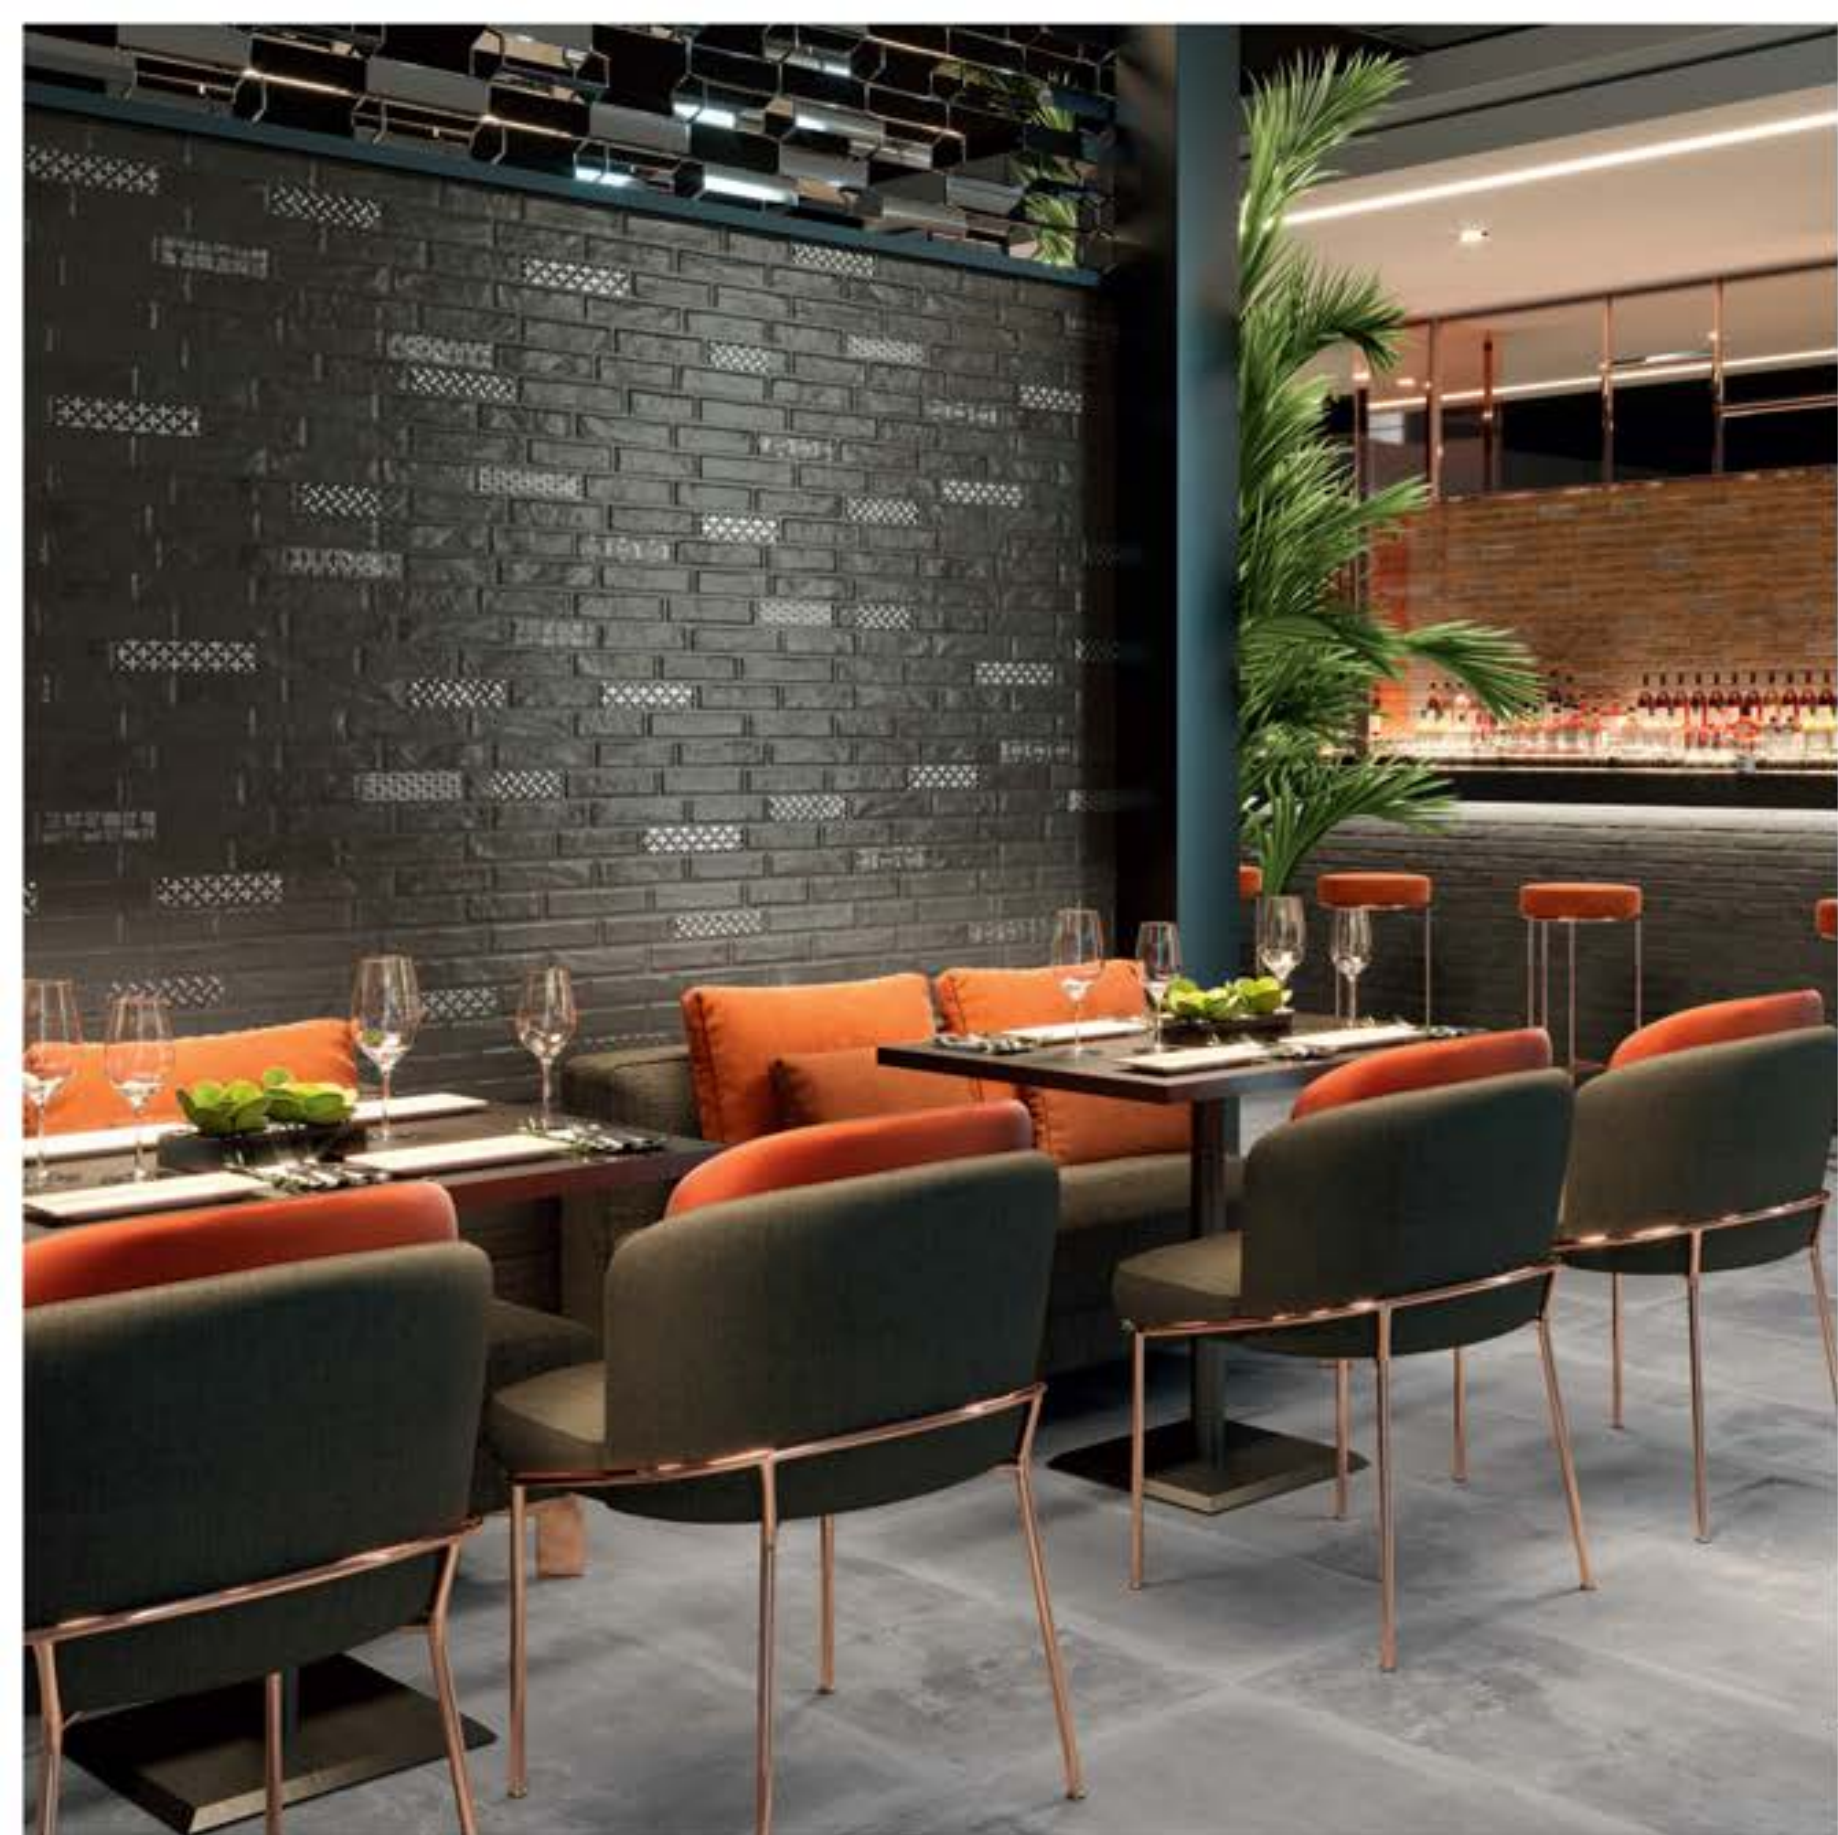

THE TILE BOUTIQUE
Exclusive Designer Tiles Collection

Foundry Series