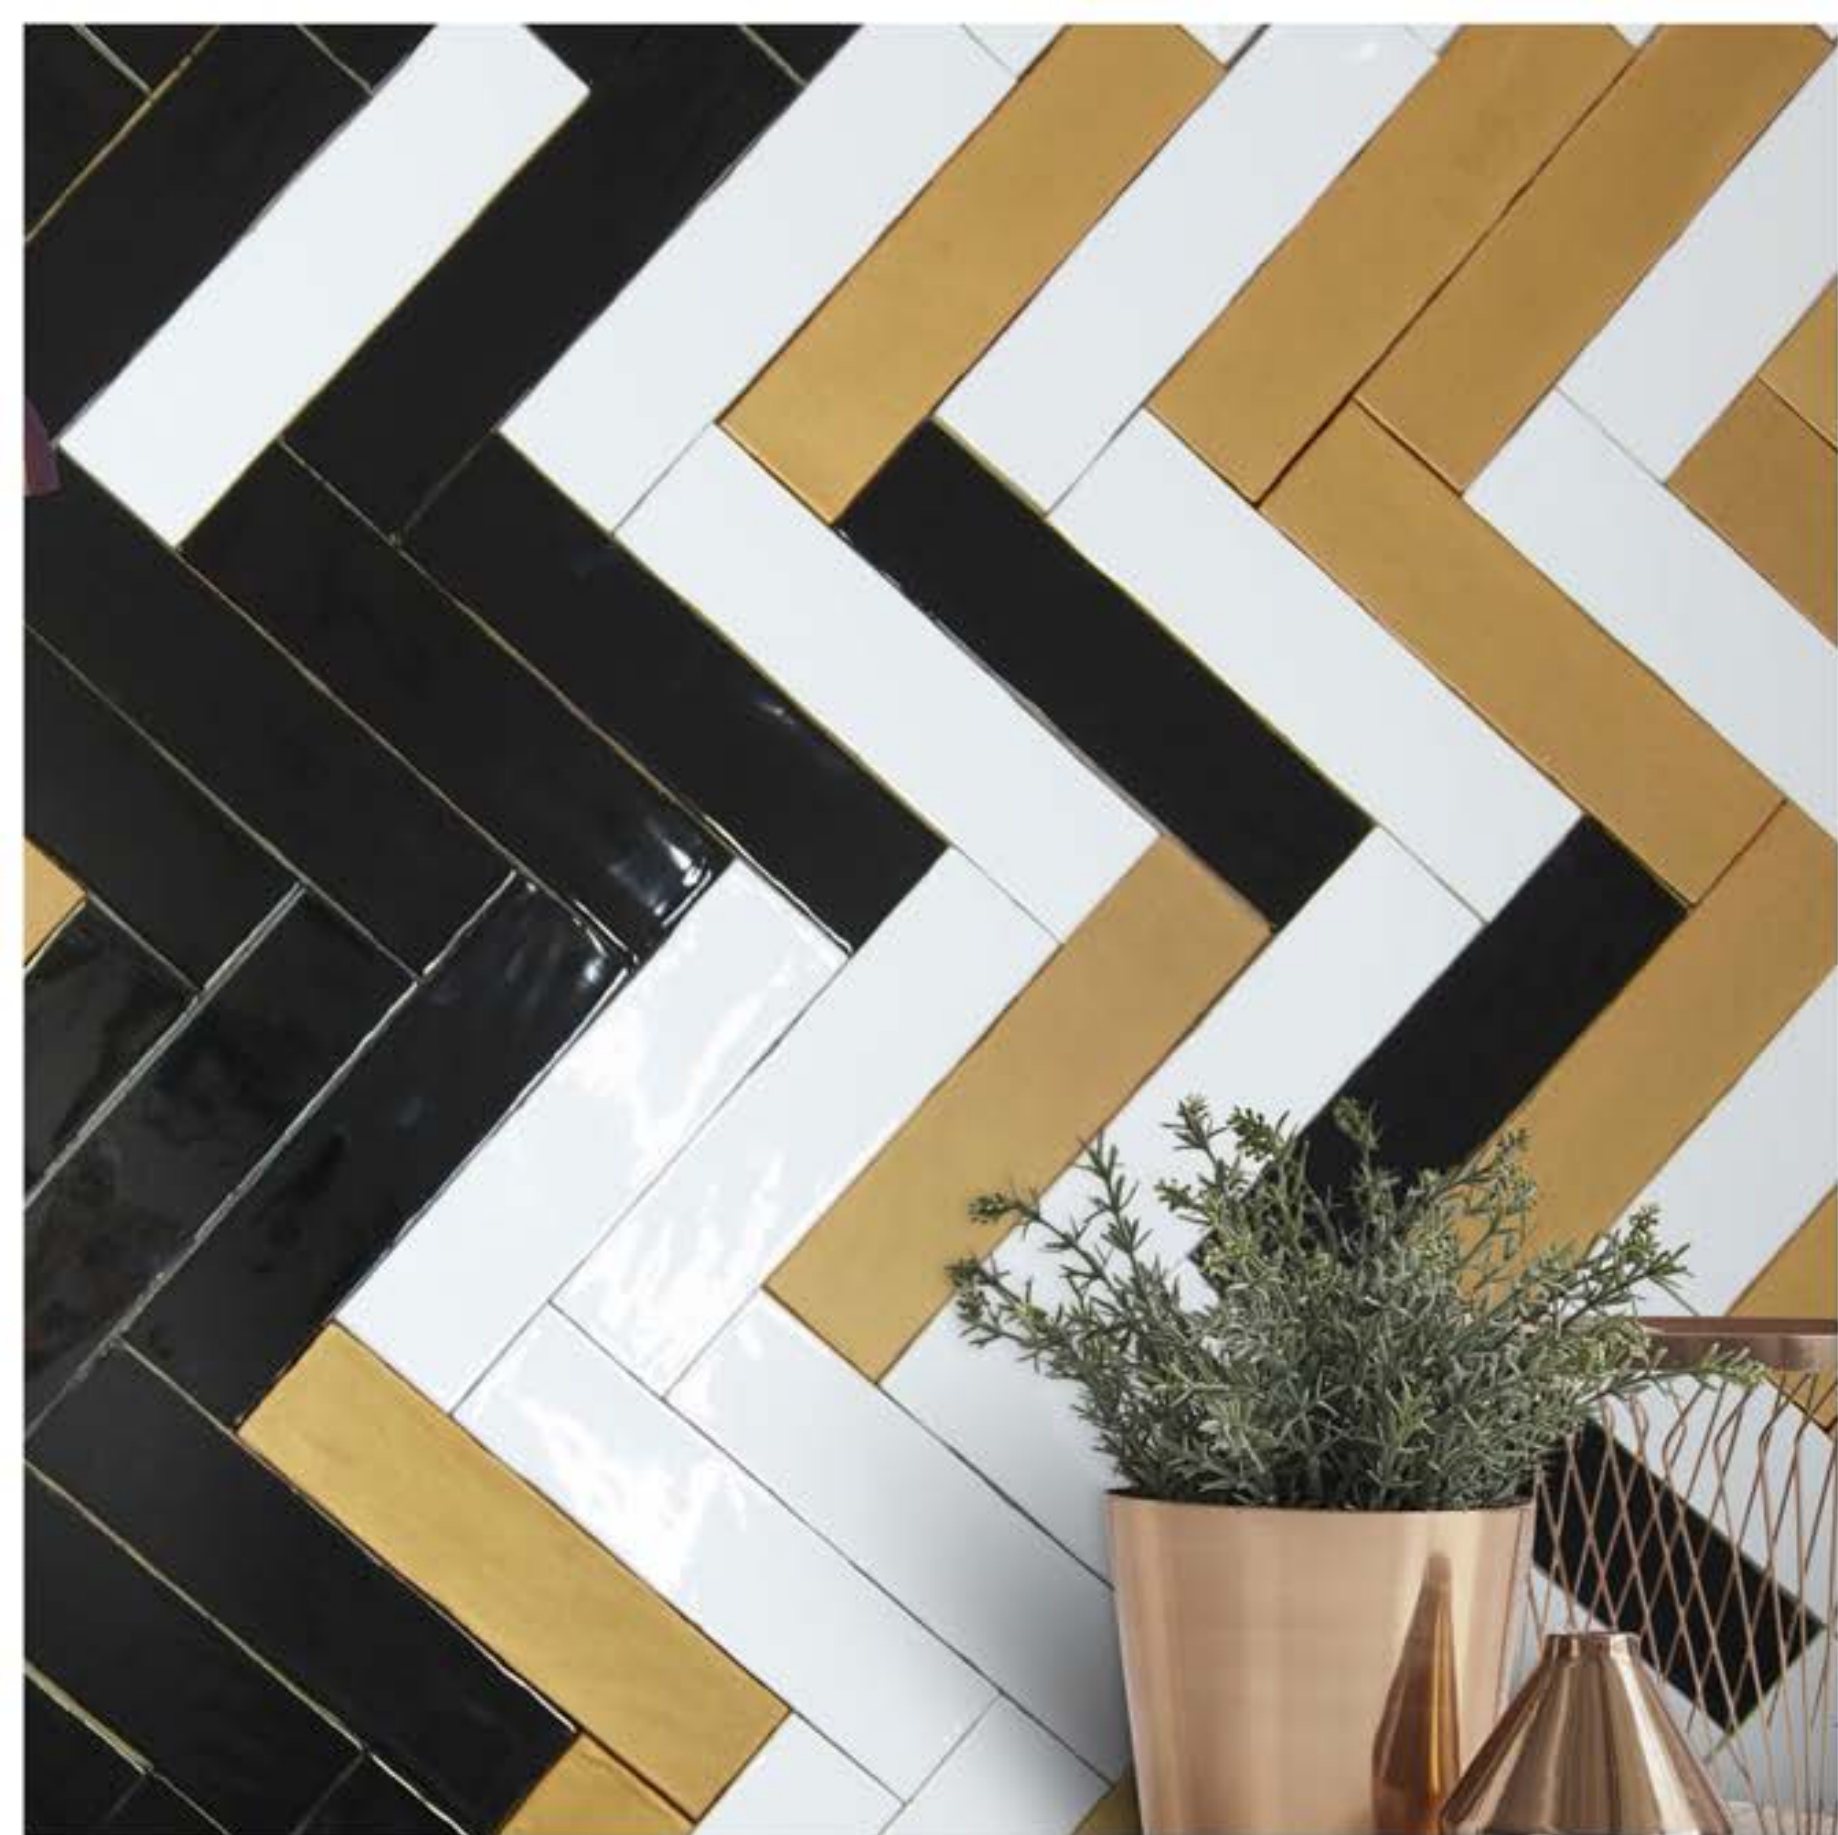

Box

Pc.	sq.mt.	kg.
44	1	20
22	0.50	10