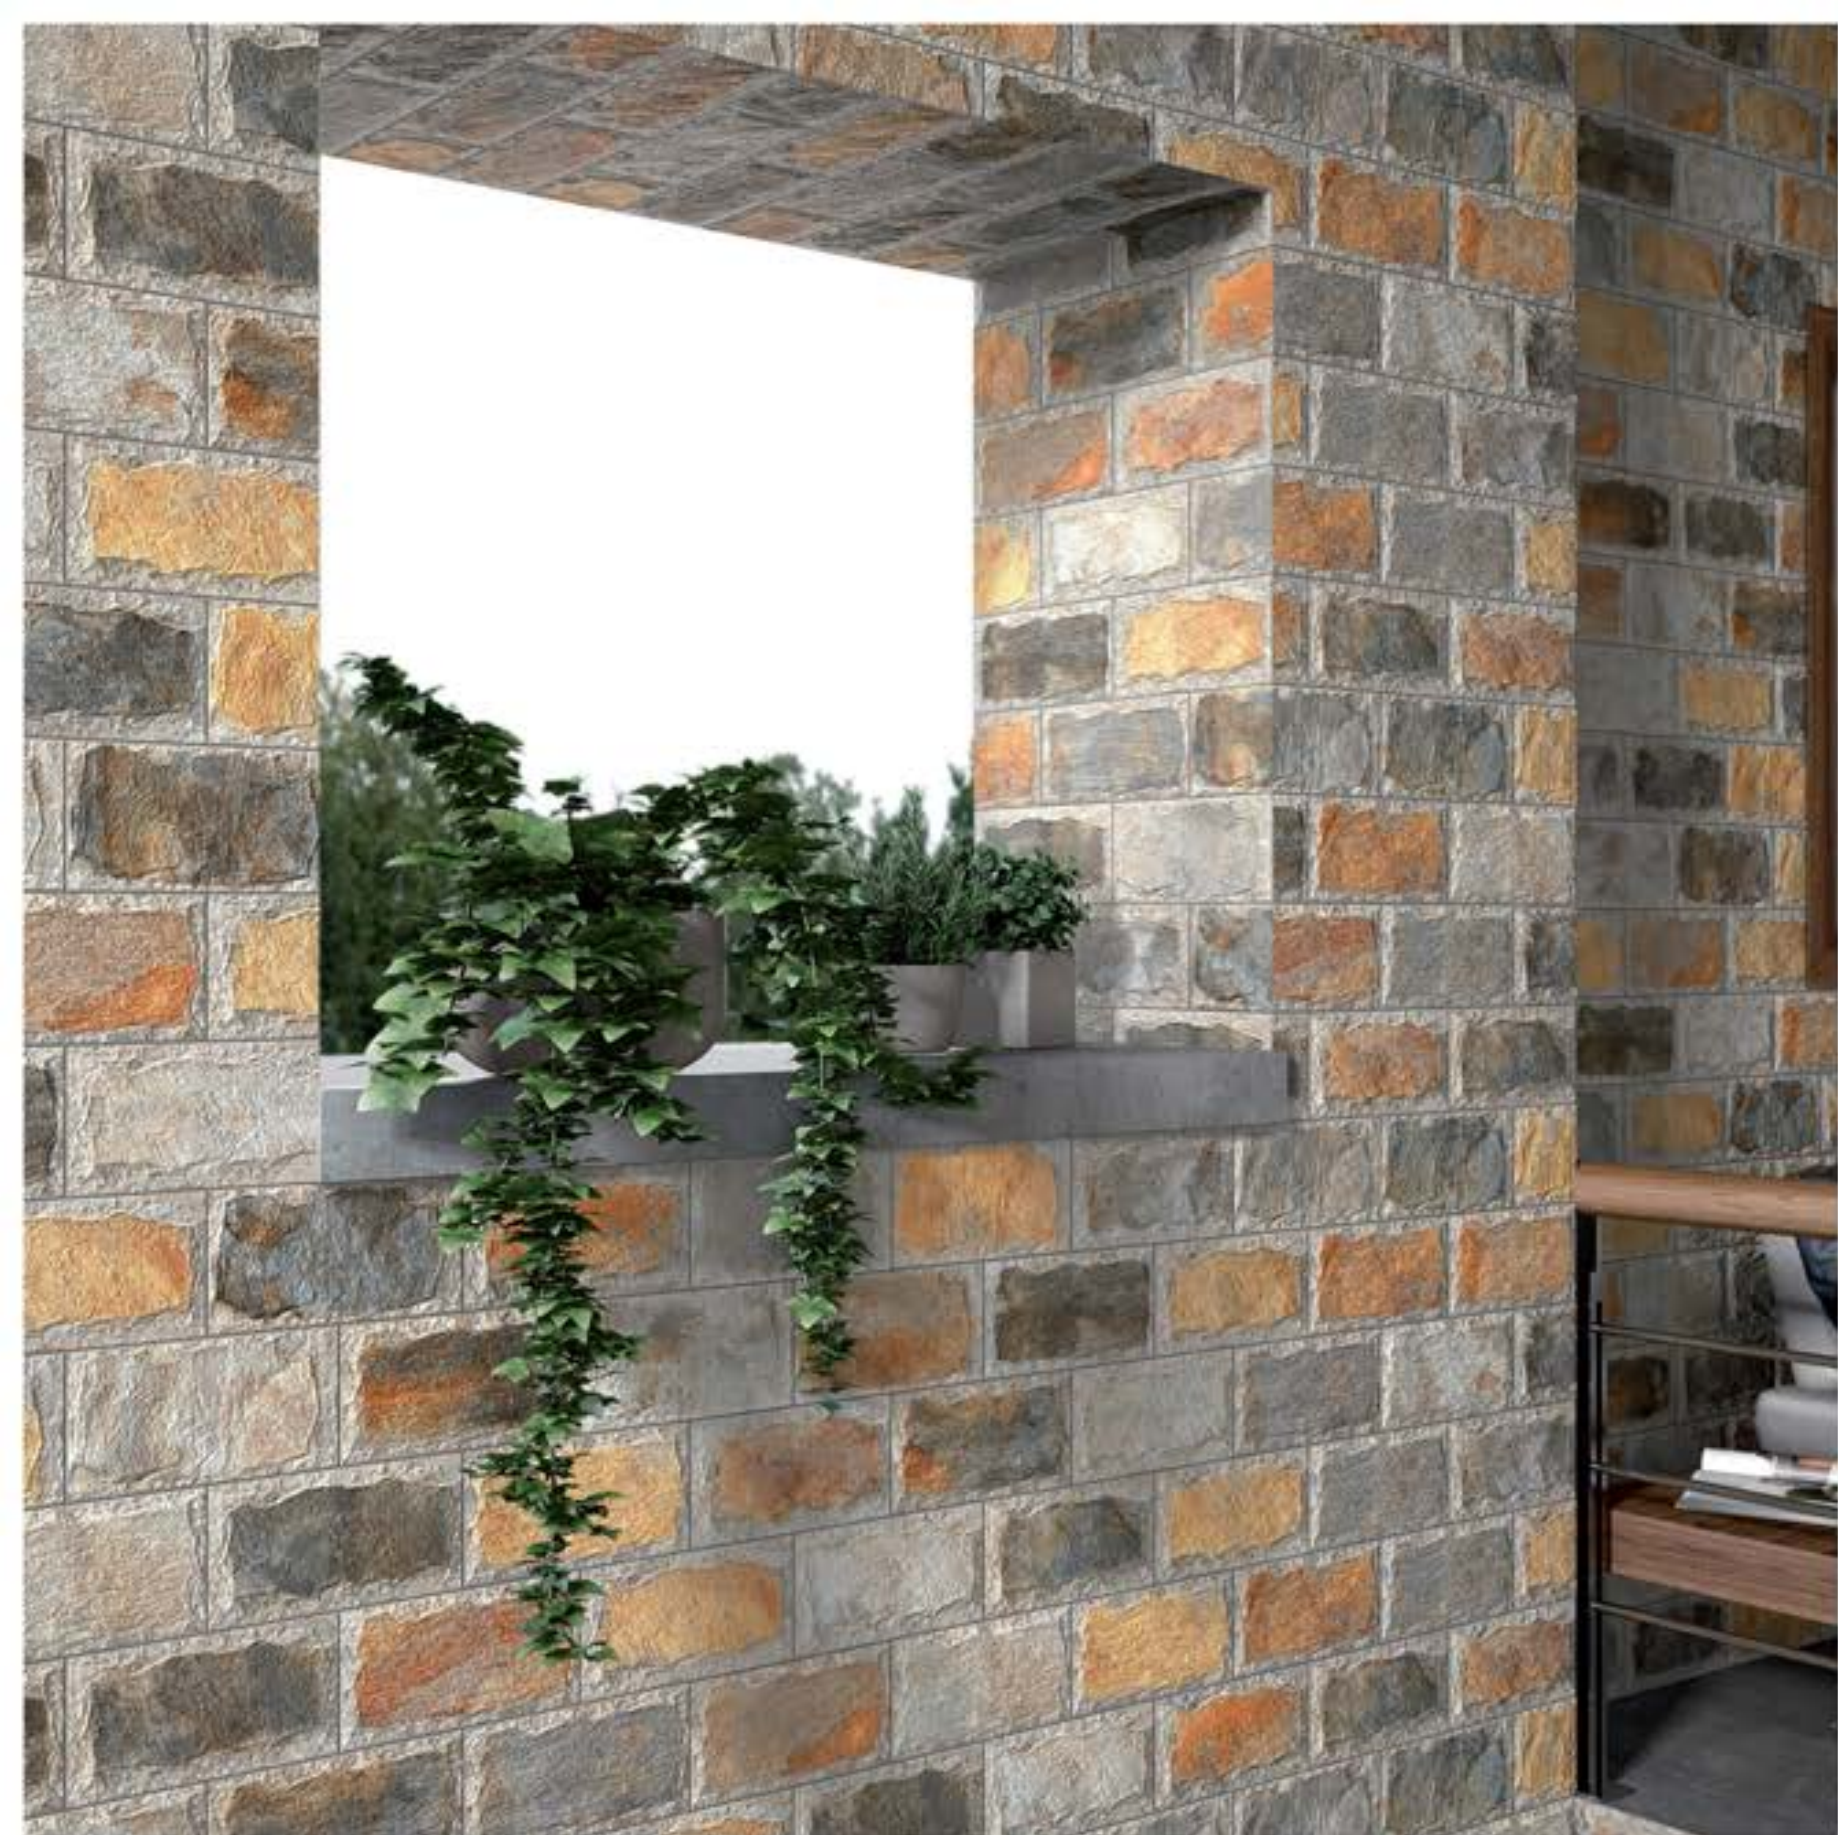

Gante Brown (Random Designs) (15.7 x 31.6 cm)