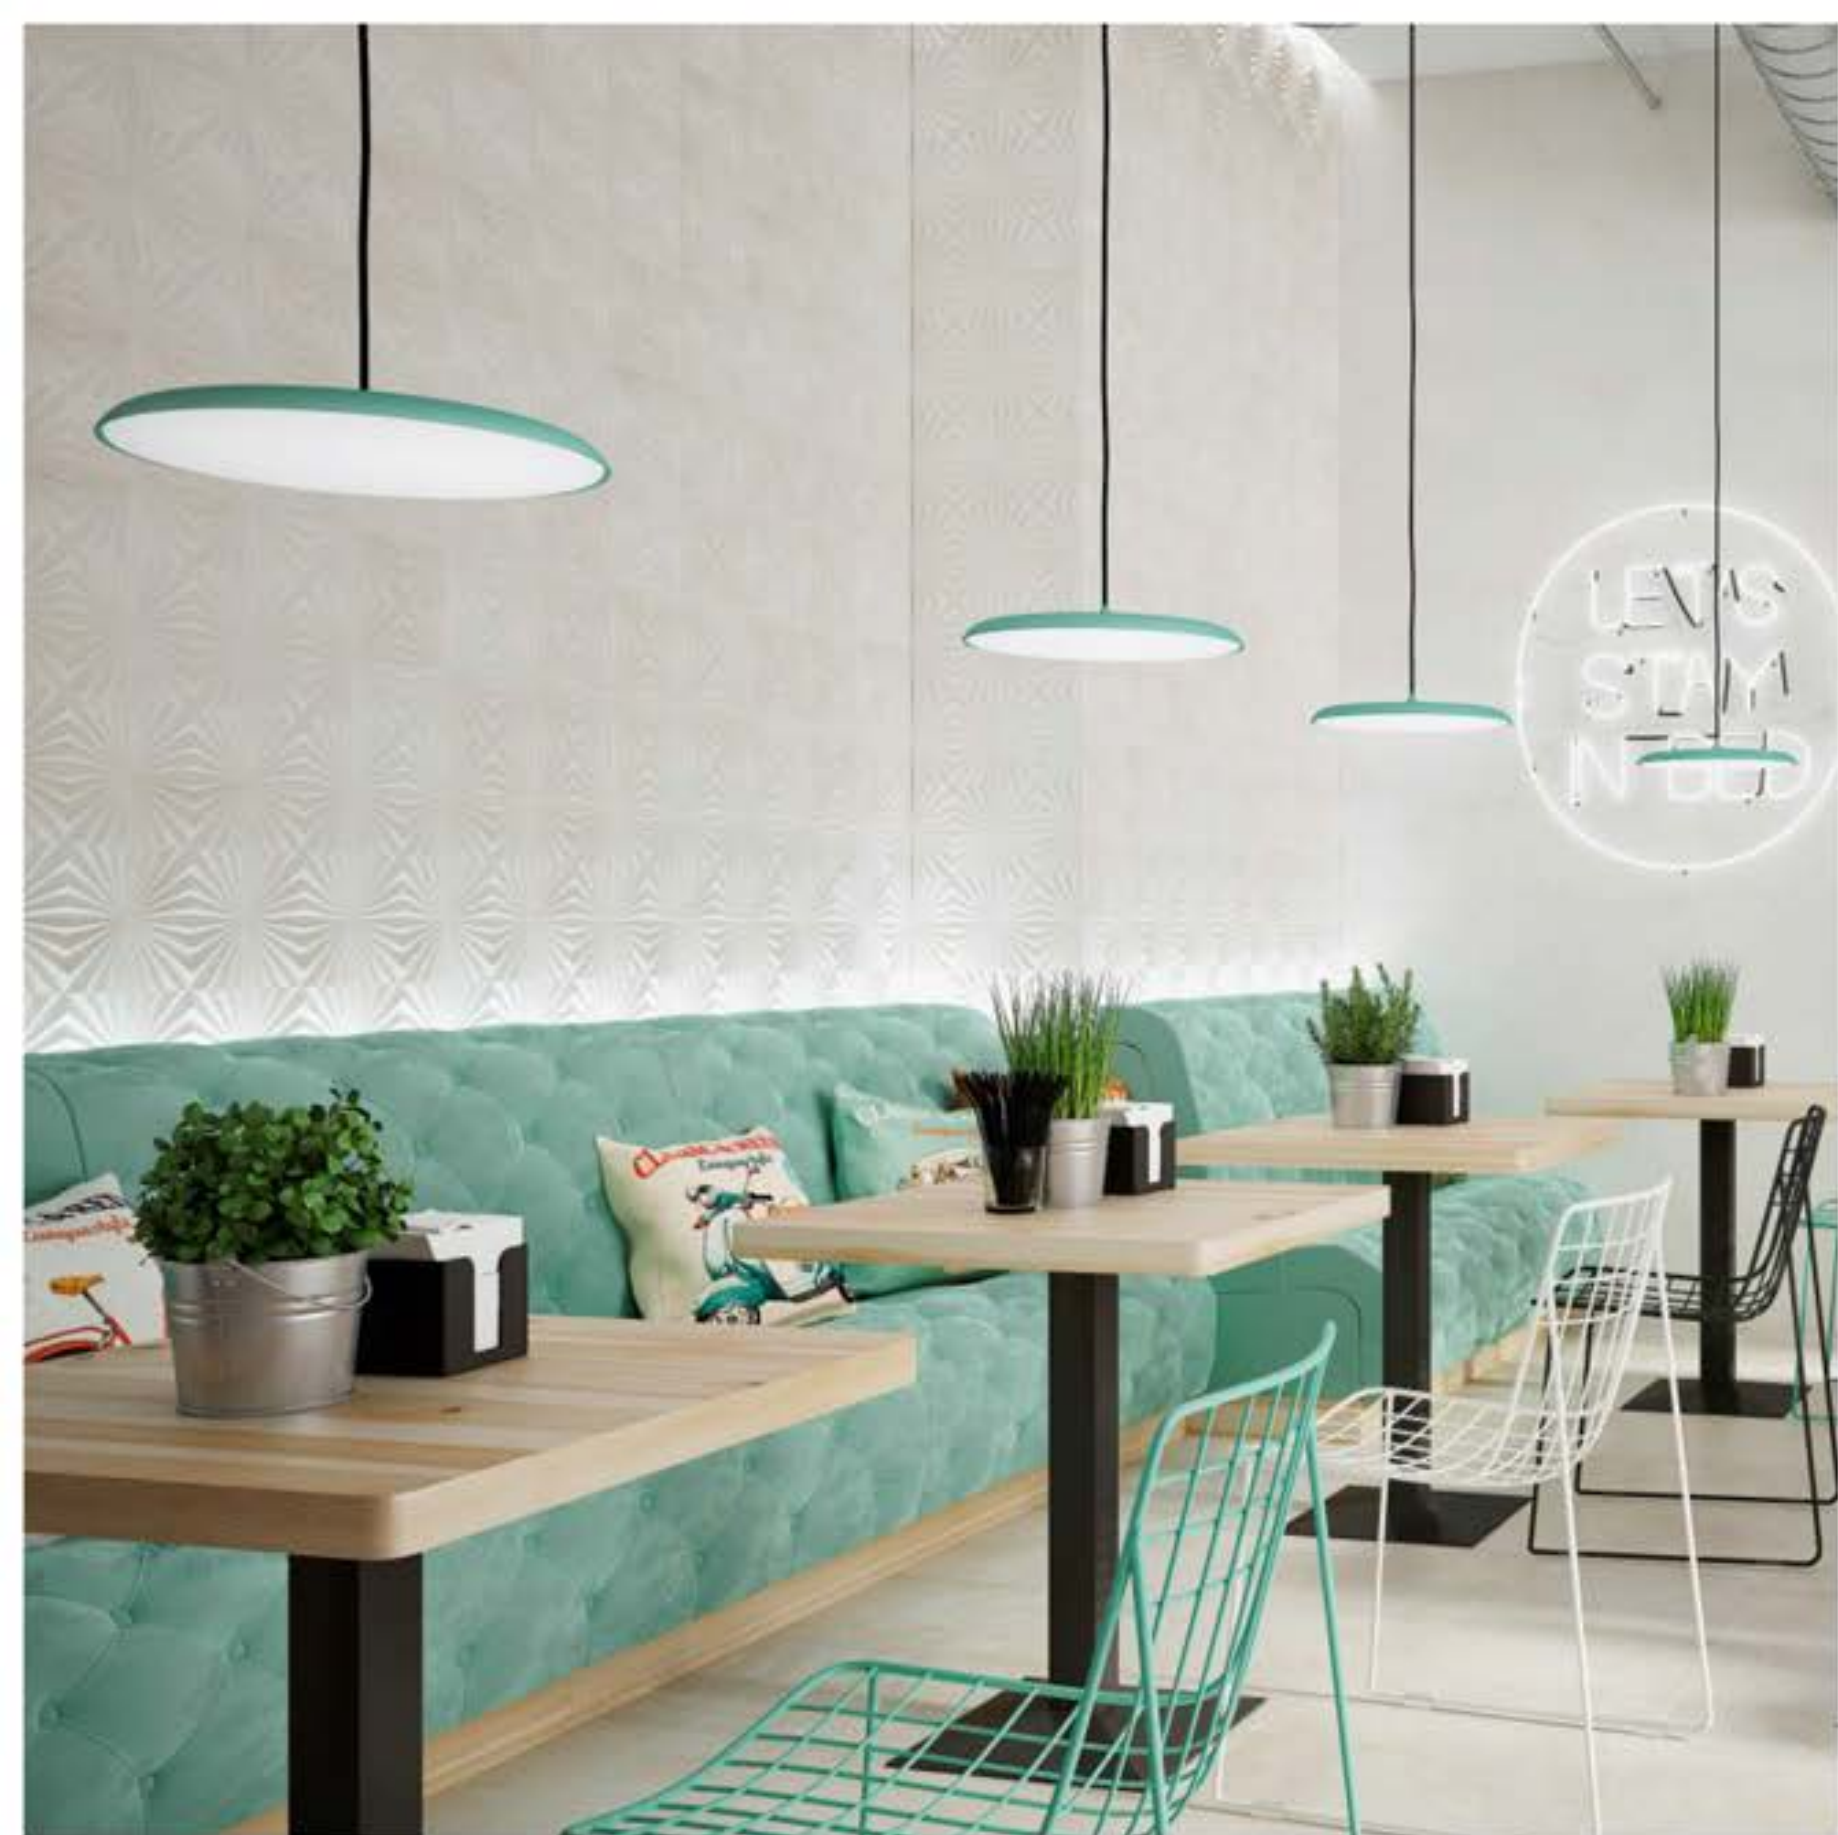

THE TILE BOUTIQUE
Exclusive Designer Tiles Collection

Malta Series

Malta Optic Sand (44.2 x 44.2) cm