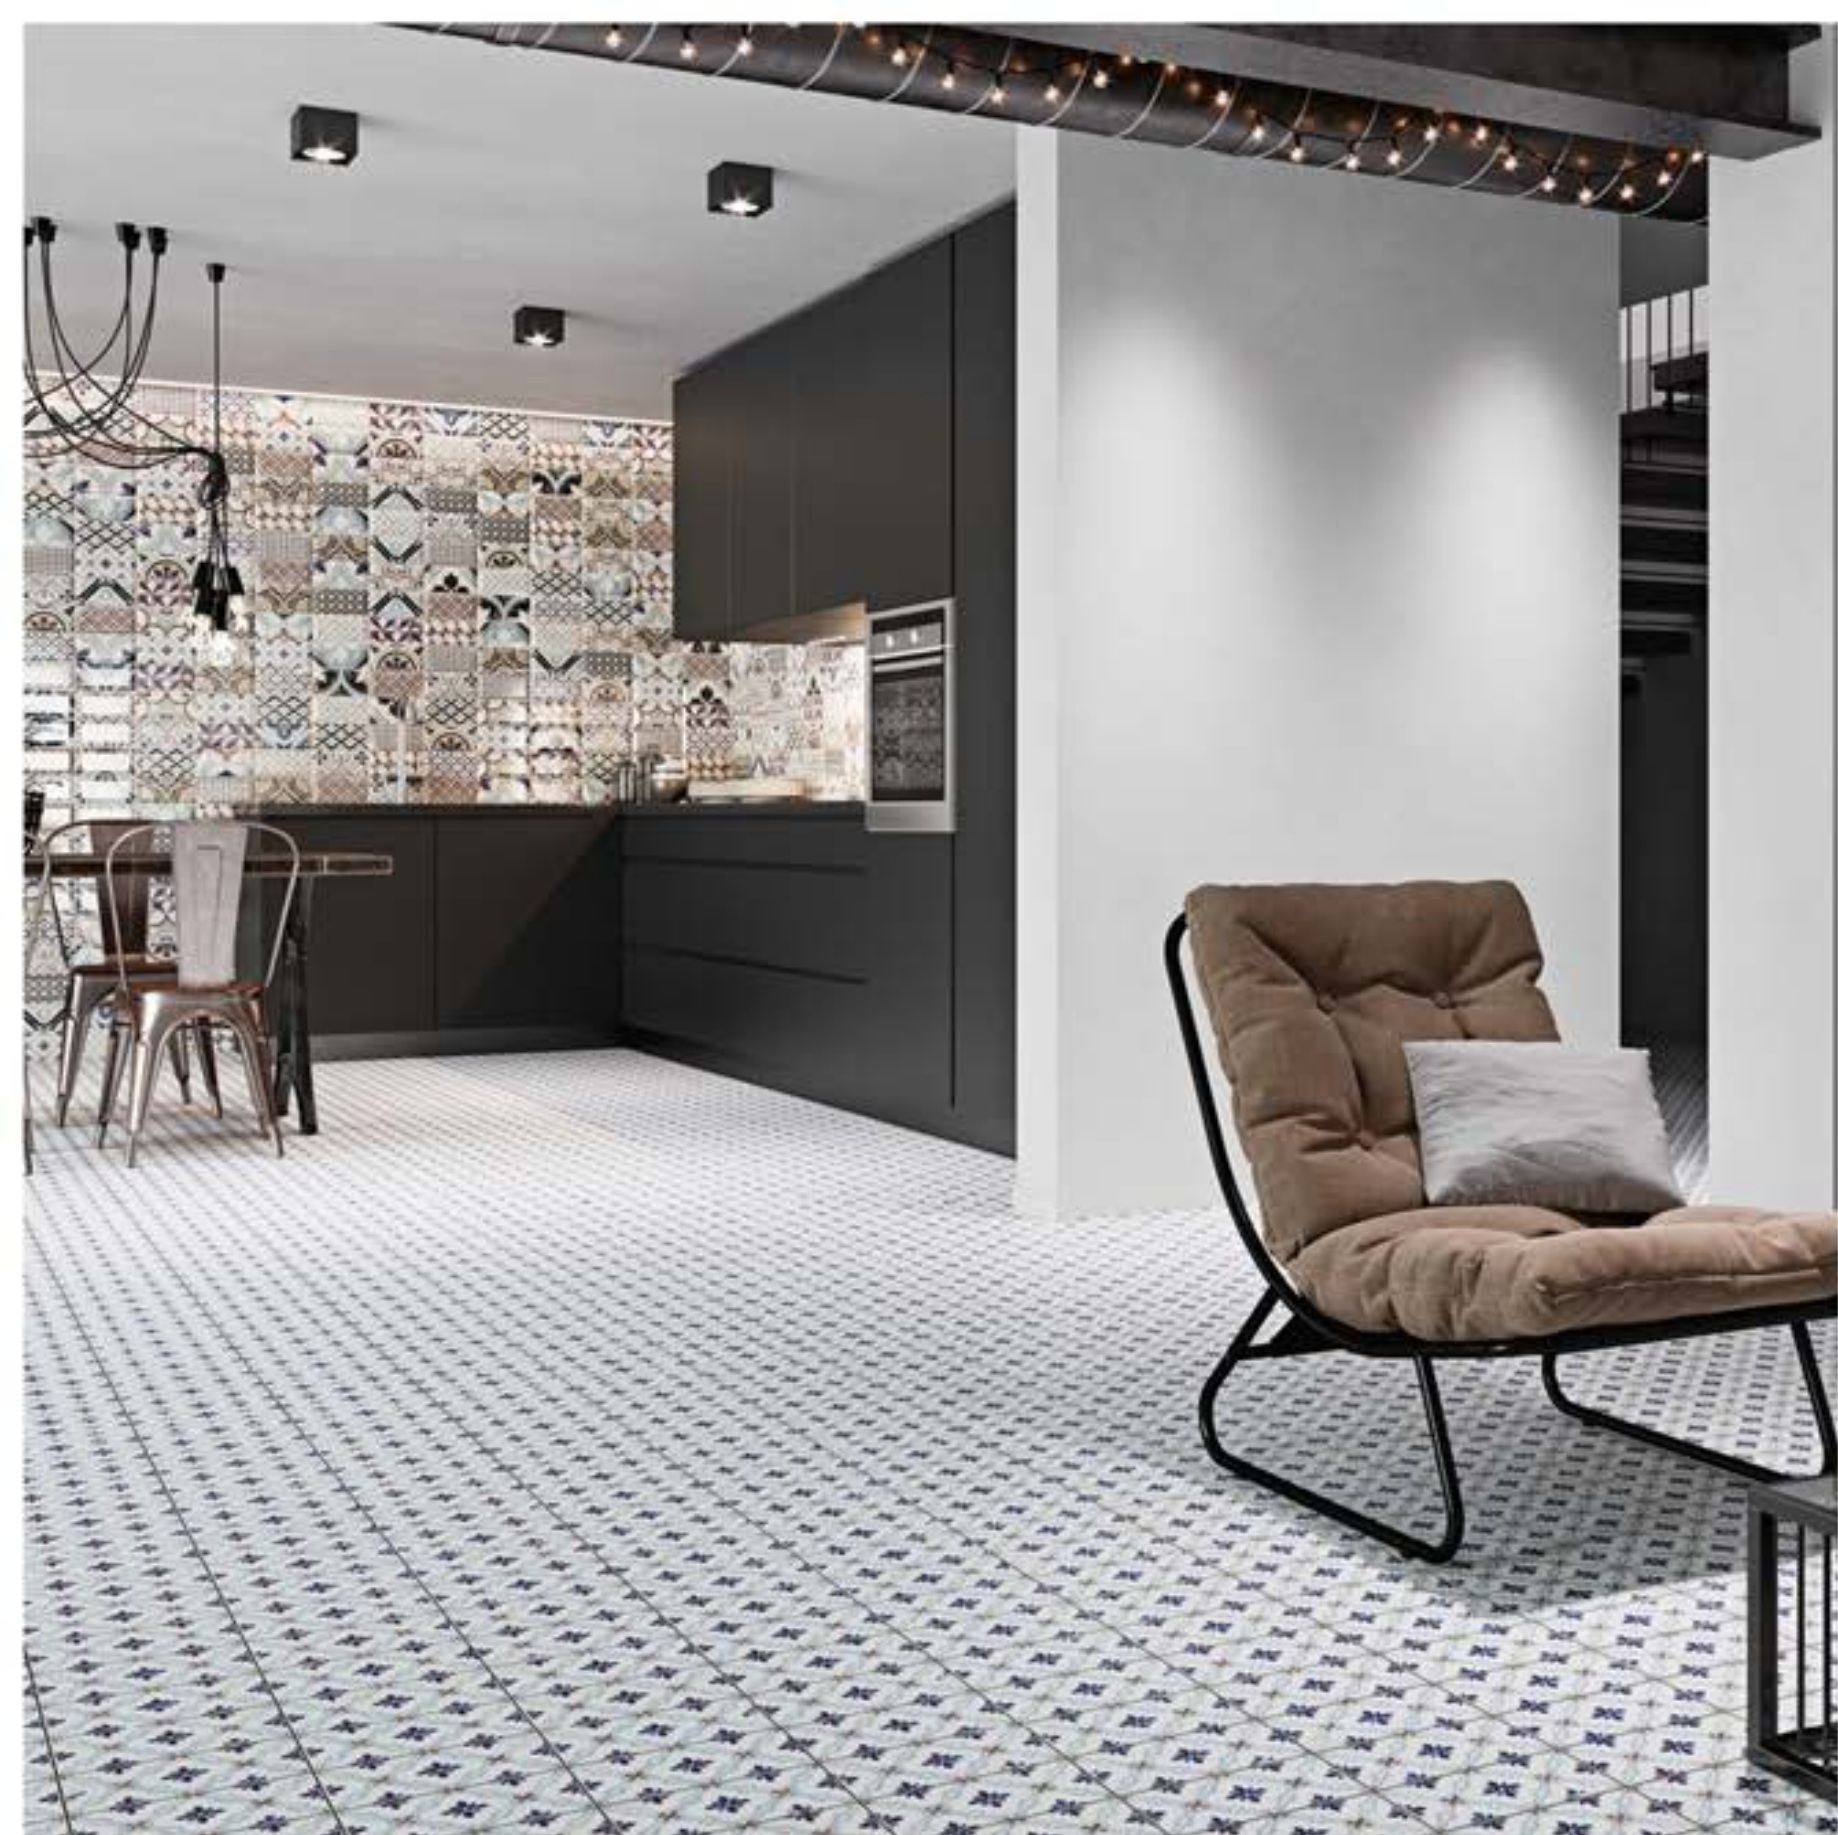

THE TILE BOUTIQUE
Exclusive Designer Tiles Collection

Sao Luis Series