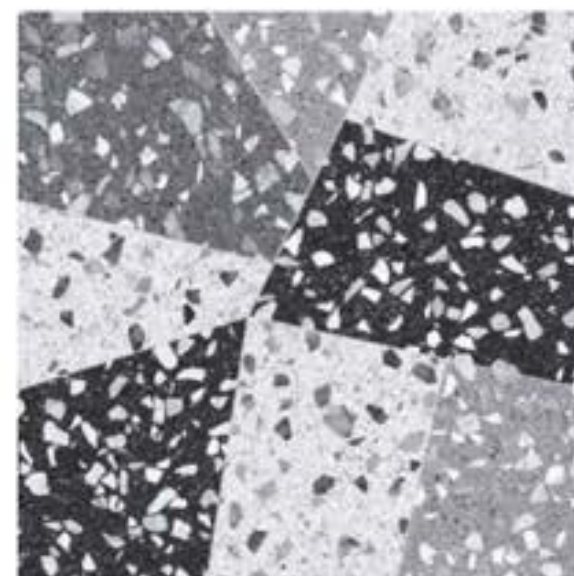

Murano Series

Murano White (50 x 50 cm)

Murano Silver (50 x 50 cm)

Murano Black (50 x 50 cm)

Murano Complex (50 x 50 cm)

Box	Pc.	sq.m.	kg.
	5	1,25	27

THE TILE BOUTIQUE
Exclusive Designer Tiles Collection

Muse LIS Series