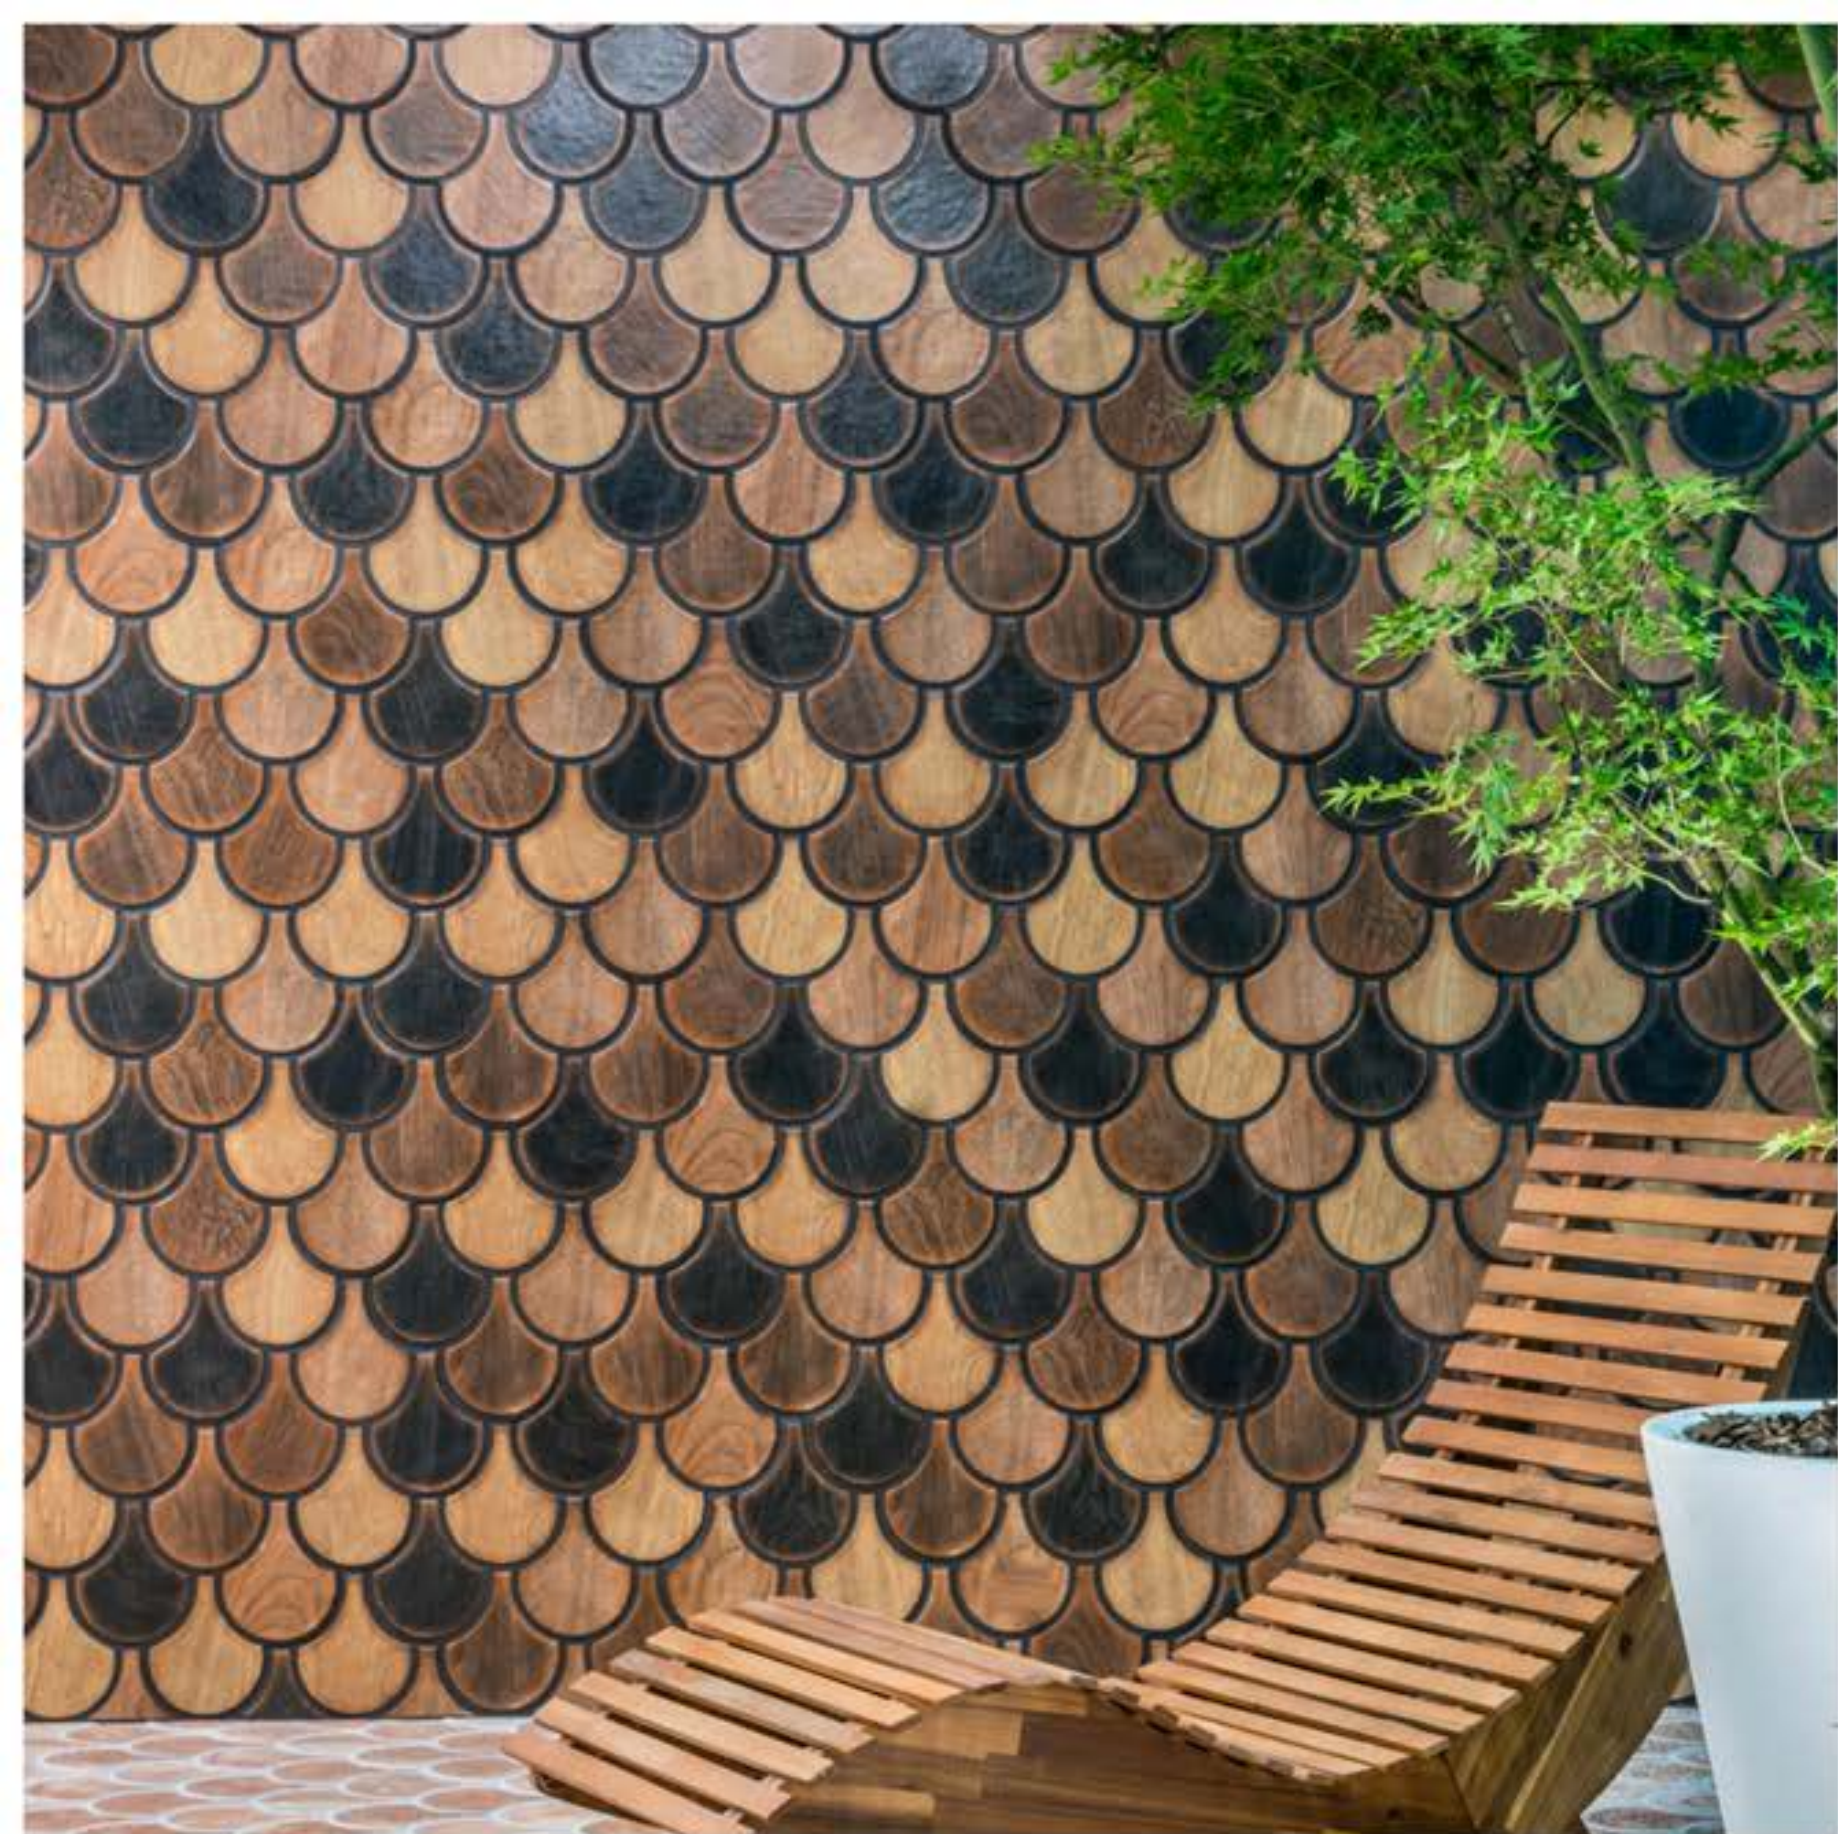

Chevron Navy (45.0 x 90.0) cm

Chevron Antracita (45.0 x 90.0) cm

Chevron Gris (45.0 x 90.0) cm

Box	Pc.	sq.mt.	kg.
	3	1.22	37

Cordoba Series

Cordoba Beige (32.5 x 32.5 cm)

Cordoba Brown (32.5 x 32.5 cm)

Cordoba Mix (32.5 x 32.5 cm)