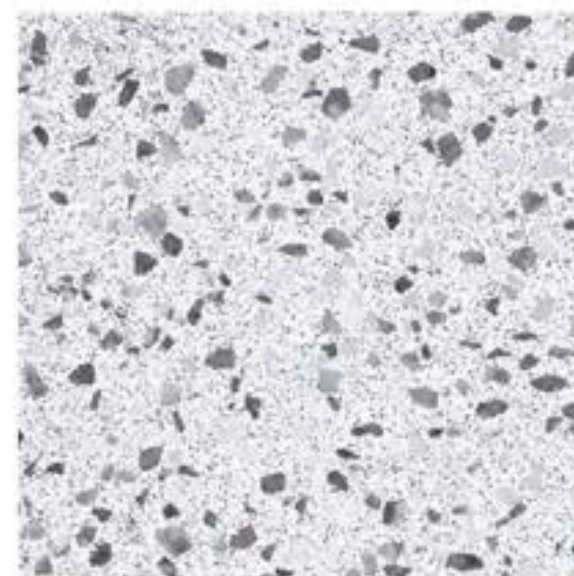

Murano Series

Murano White (50 x 50 cm)