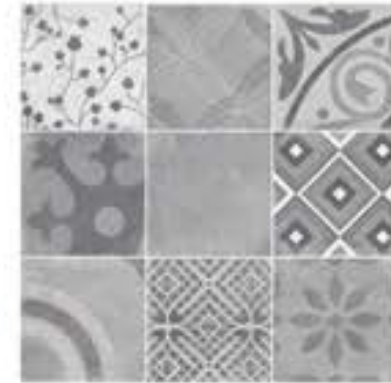

THE TILE BOUTIQUE
Exclusive Designer Tiles Collection

Hidra Series

Gris
(60.0 X 60.0)cm
(Random Design)

Beige
(60.0 X 60.0)cm
(Random Design)

Box	Pc.	sq.mL	kg
	4	1.44	31