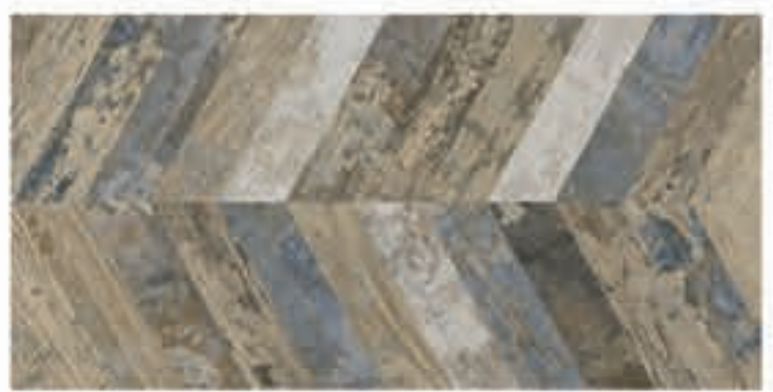

Chalk Vainilla 75mm x 300mm

Chalk Topos Mix 75mm x 300mm

Chalk Zig Zag Mix 75mm x 300mm

Box	Pc.	sq. mt.	kg.
	25	0.56	10

THE TILE BOUTIQUE
Exclusive Designer Tiles Collection

Chevron Series

Chevron Camel (45.0 x 90.0) cm