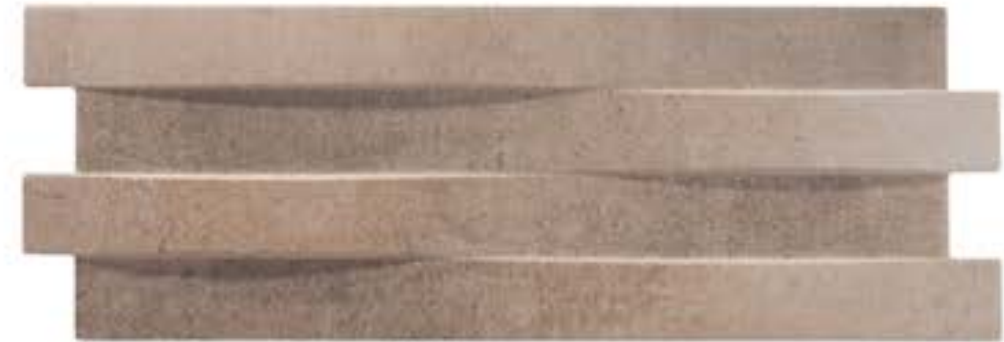

Brunswick Cement Taupe (17.0 X 52.0)cm

Box	Pcs.	sqmL	kg
	14	1.24	21