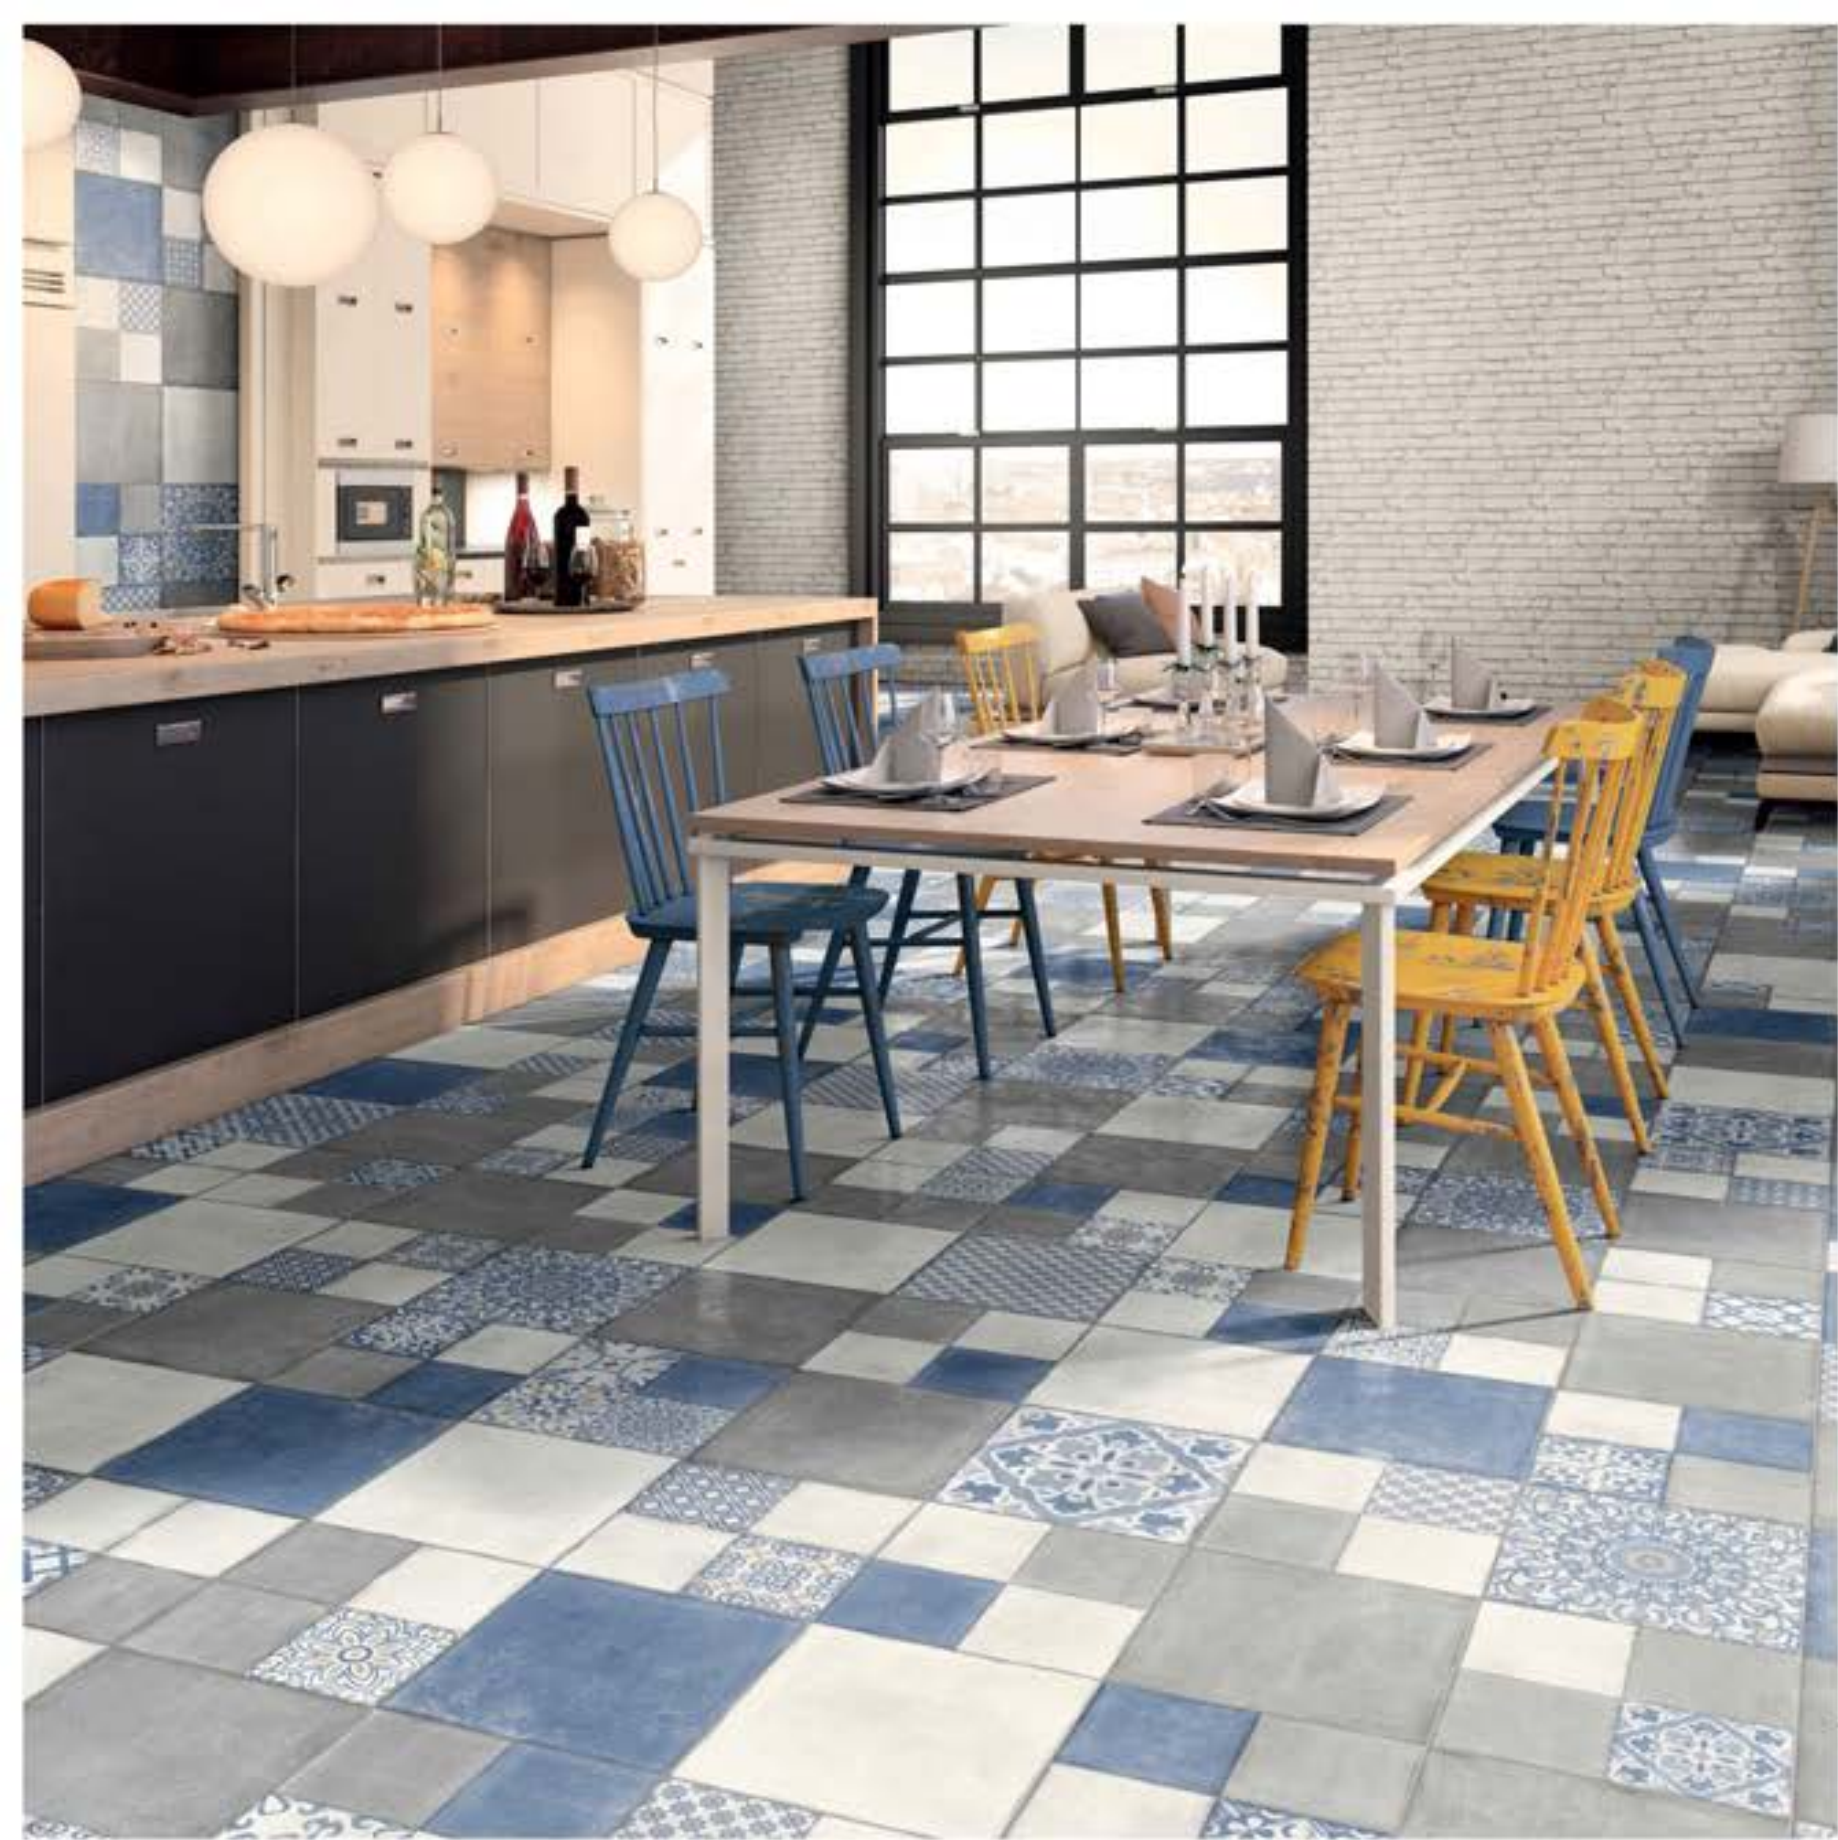

THE TILE BOUTIQUE
Exclusive Designer Tiles Collection

Occitane Series