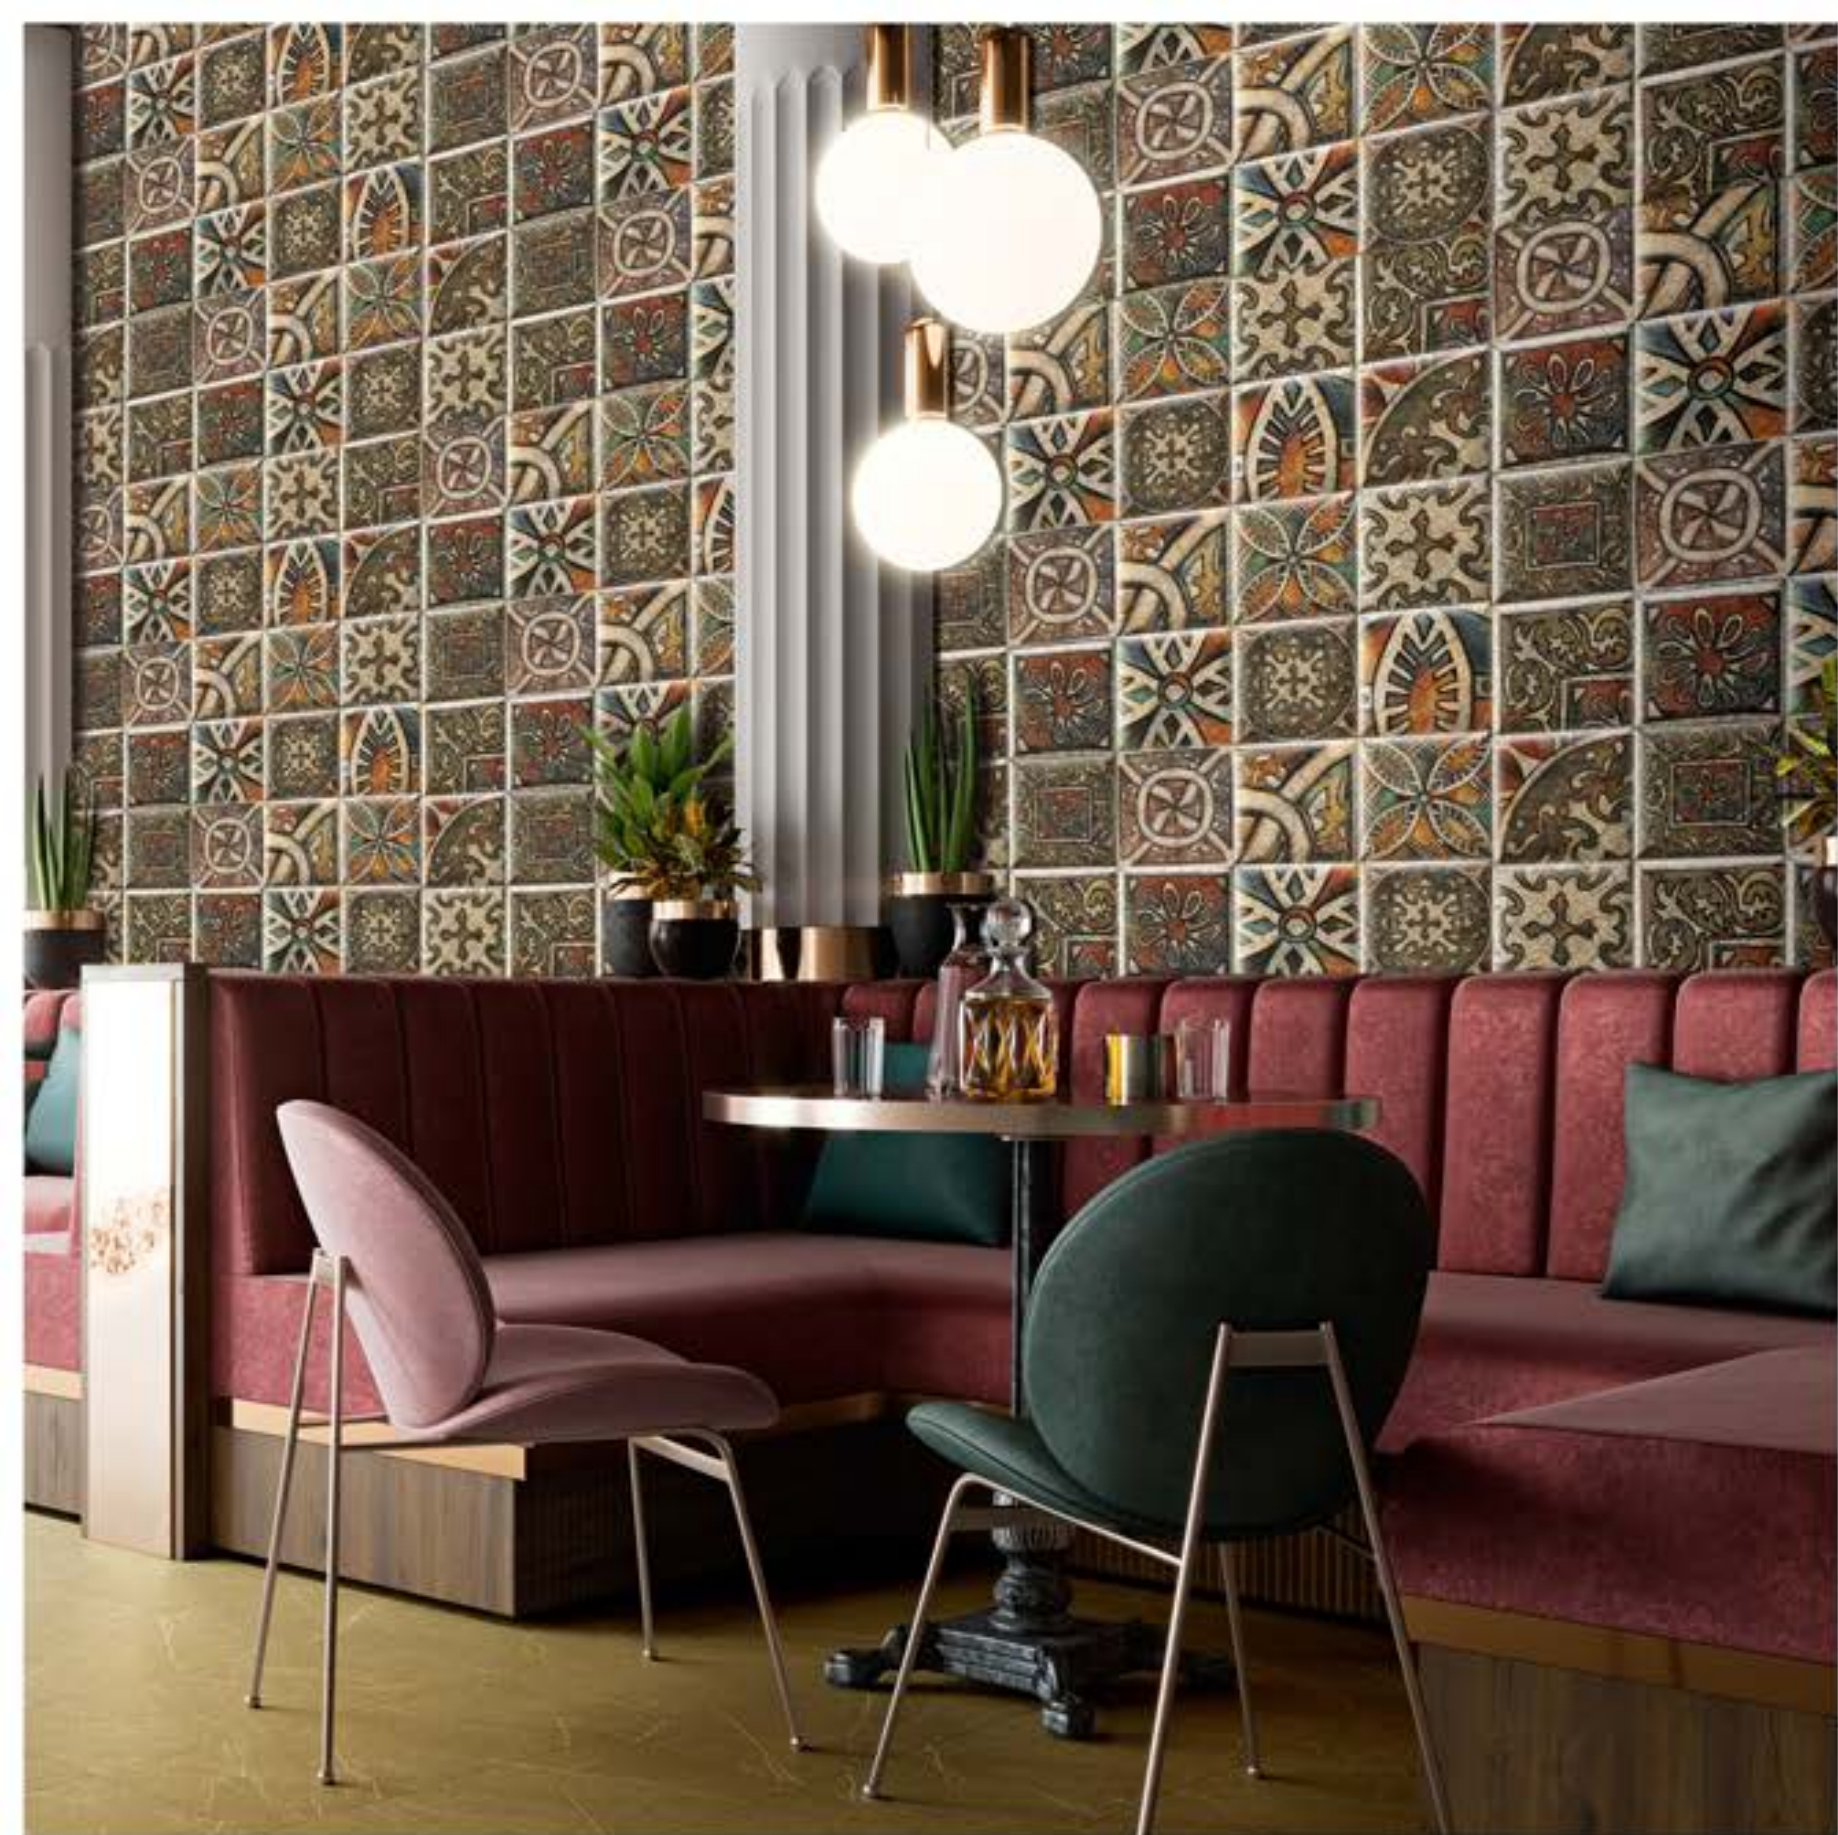

DALIA DANDELIONA (25 x 25 cm)

DALIA KALE (25 x 25 cm)

DALIA NIAGARA (25 x 25 cm)

DALIA ROSE (25 x 25 cm)

Box	Pcs.	sqm/ft.	kg.
	18	1.0	22

THE TILE BOUTIQUE
Exclusive Designer Tiles Collection

Davinci Series

Decor Davinci (random Design)
(15.0 X 15.0) Cm