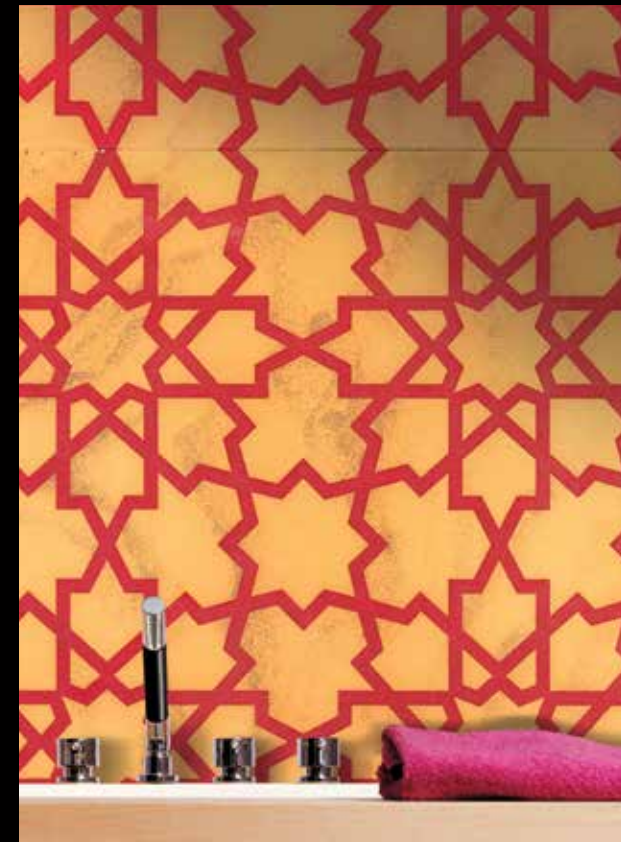

KRAYON HEXA RED
KRAYON DAMASK RED

THE TILE BOUTIQUE
Exclusive Designer Tiles Collection

KALIEDO ROSSO

KALIEDO ORO

Artwork

KALIEDO EMERALD

SPAZIO CAFFE

HWA MASTERPIECE OCRE A
HWA MASTERPIECE OCRE B