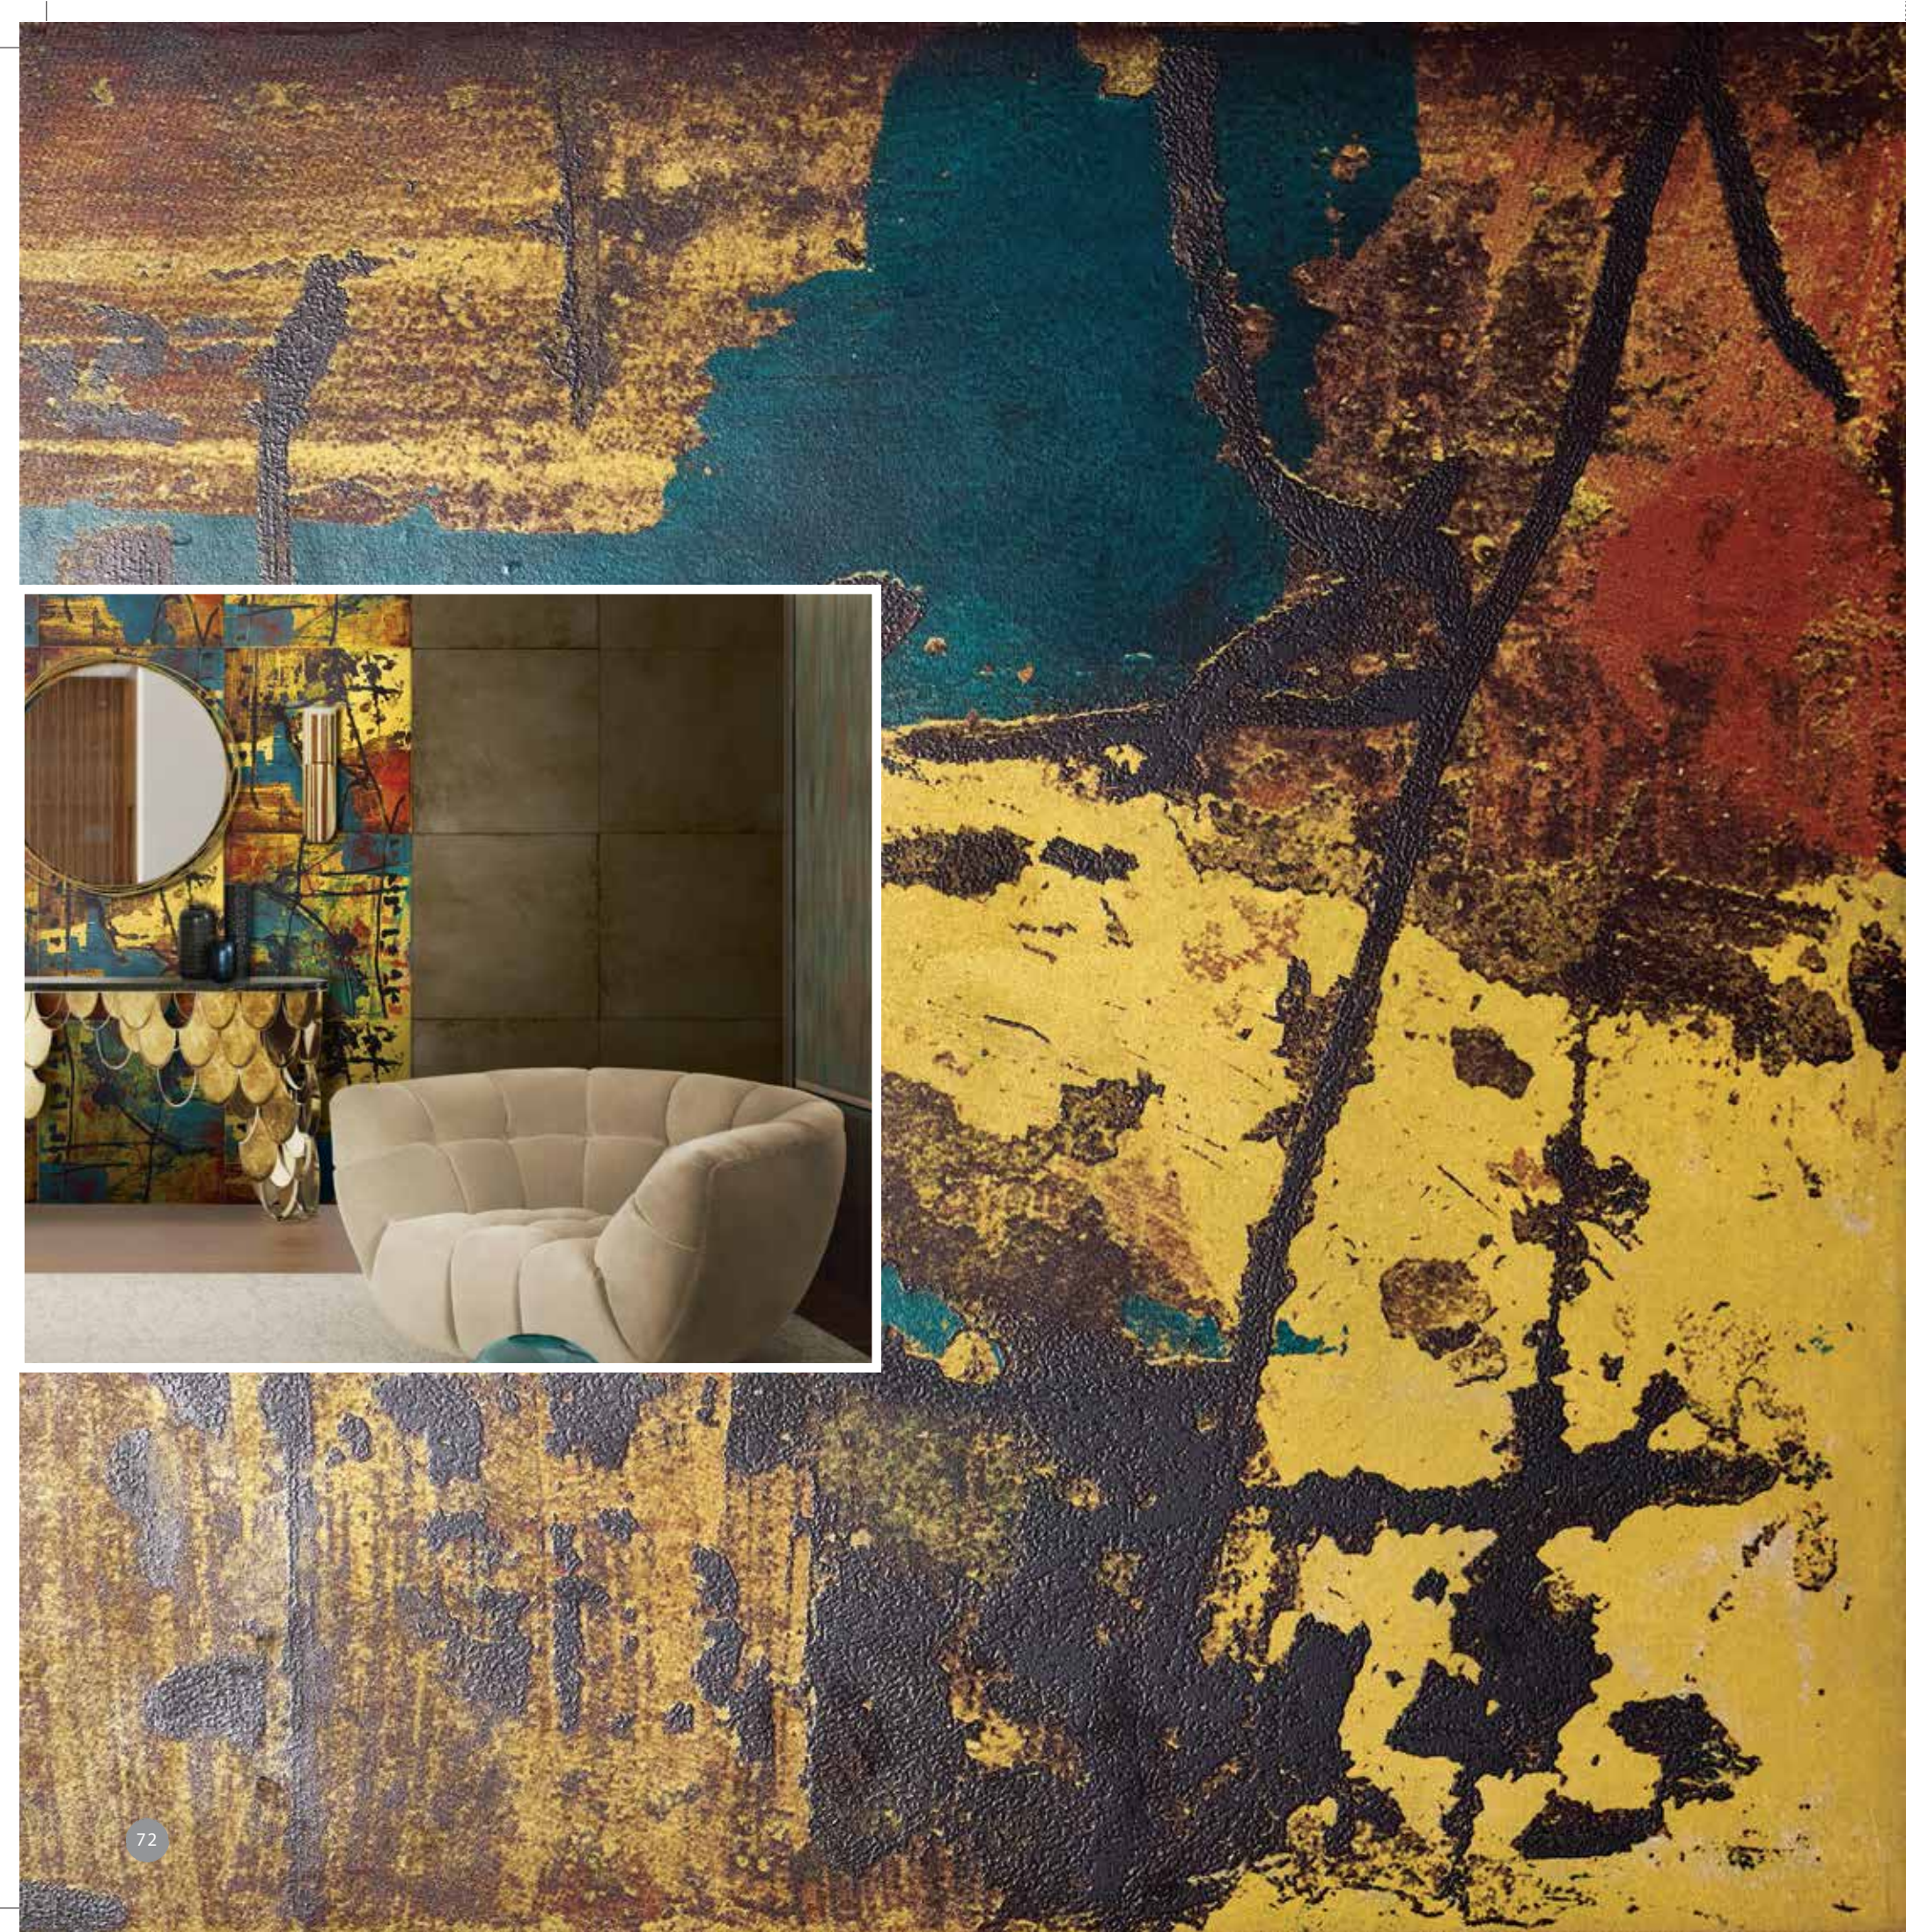

M-2061

RE-WORK ROPE
1200mm x 600mm

P-2085

BAROQUE FUSELLI
1200mm x 300mm

M-2063
TUSCNY BEIGE
1200mm x 600mm

M-2064
FUSELLI BROWN
1200mm x 600mm

P-2085

BAROQUE PORTORO
1200mm x 300mm

M-2063
STATUARIO
1200mm x 600mm

M-2064
PORTORO SILVER
1200mm x 600mm

P-2085

MELODY FUSELLI
1200mm x 300mm

M-2063
TUSCNY BEIGE
1200mm x 600mm

M-2064
FUSSELLI BROWN
1200mm x 600mm

Packaging Details		
Size in mm	No. of pcs./Box	Area coverage in Sqm./Box
600 x 600	4	1.08
1200 x 300	2	0.90
1200 x 600	2	