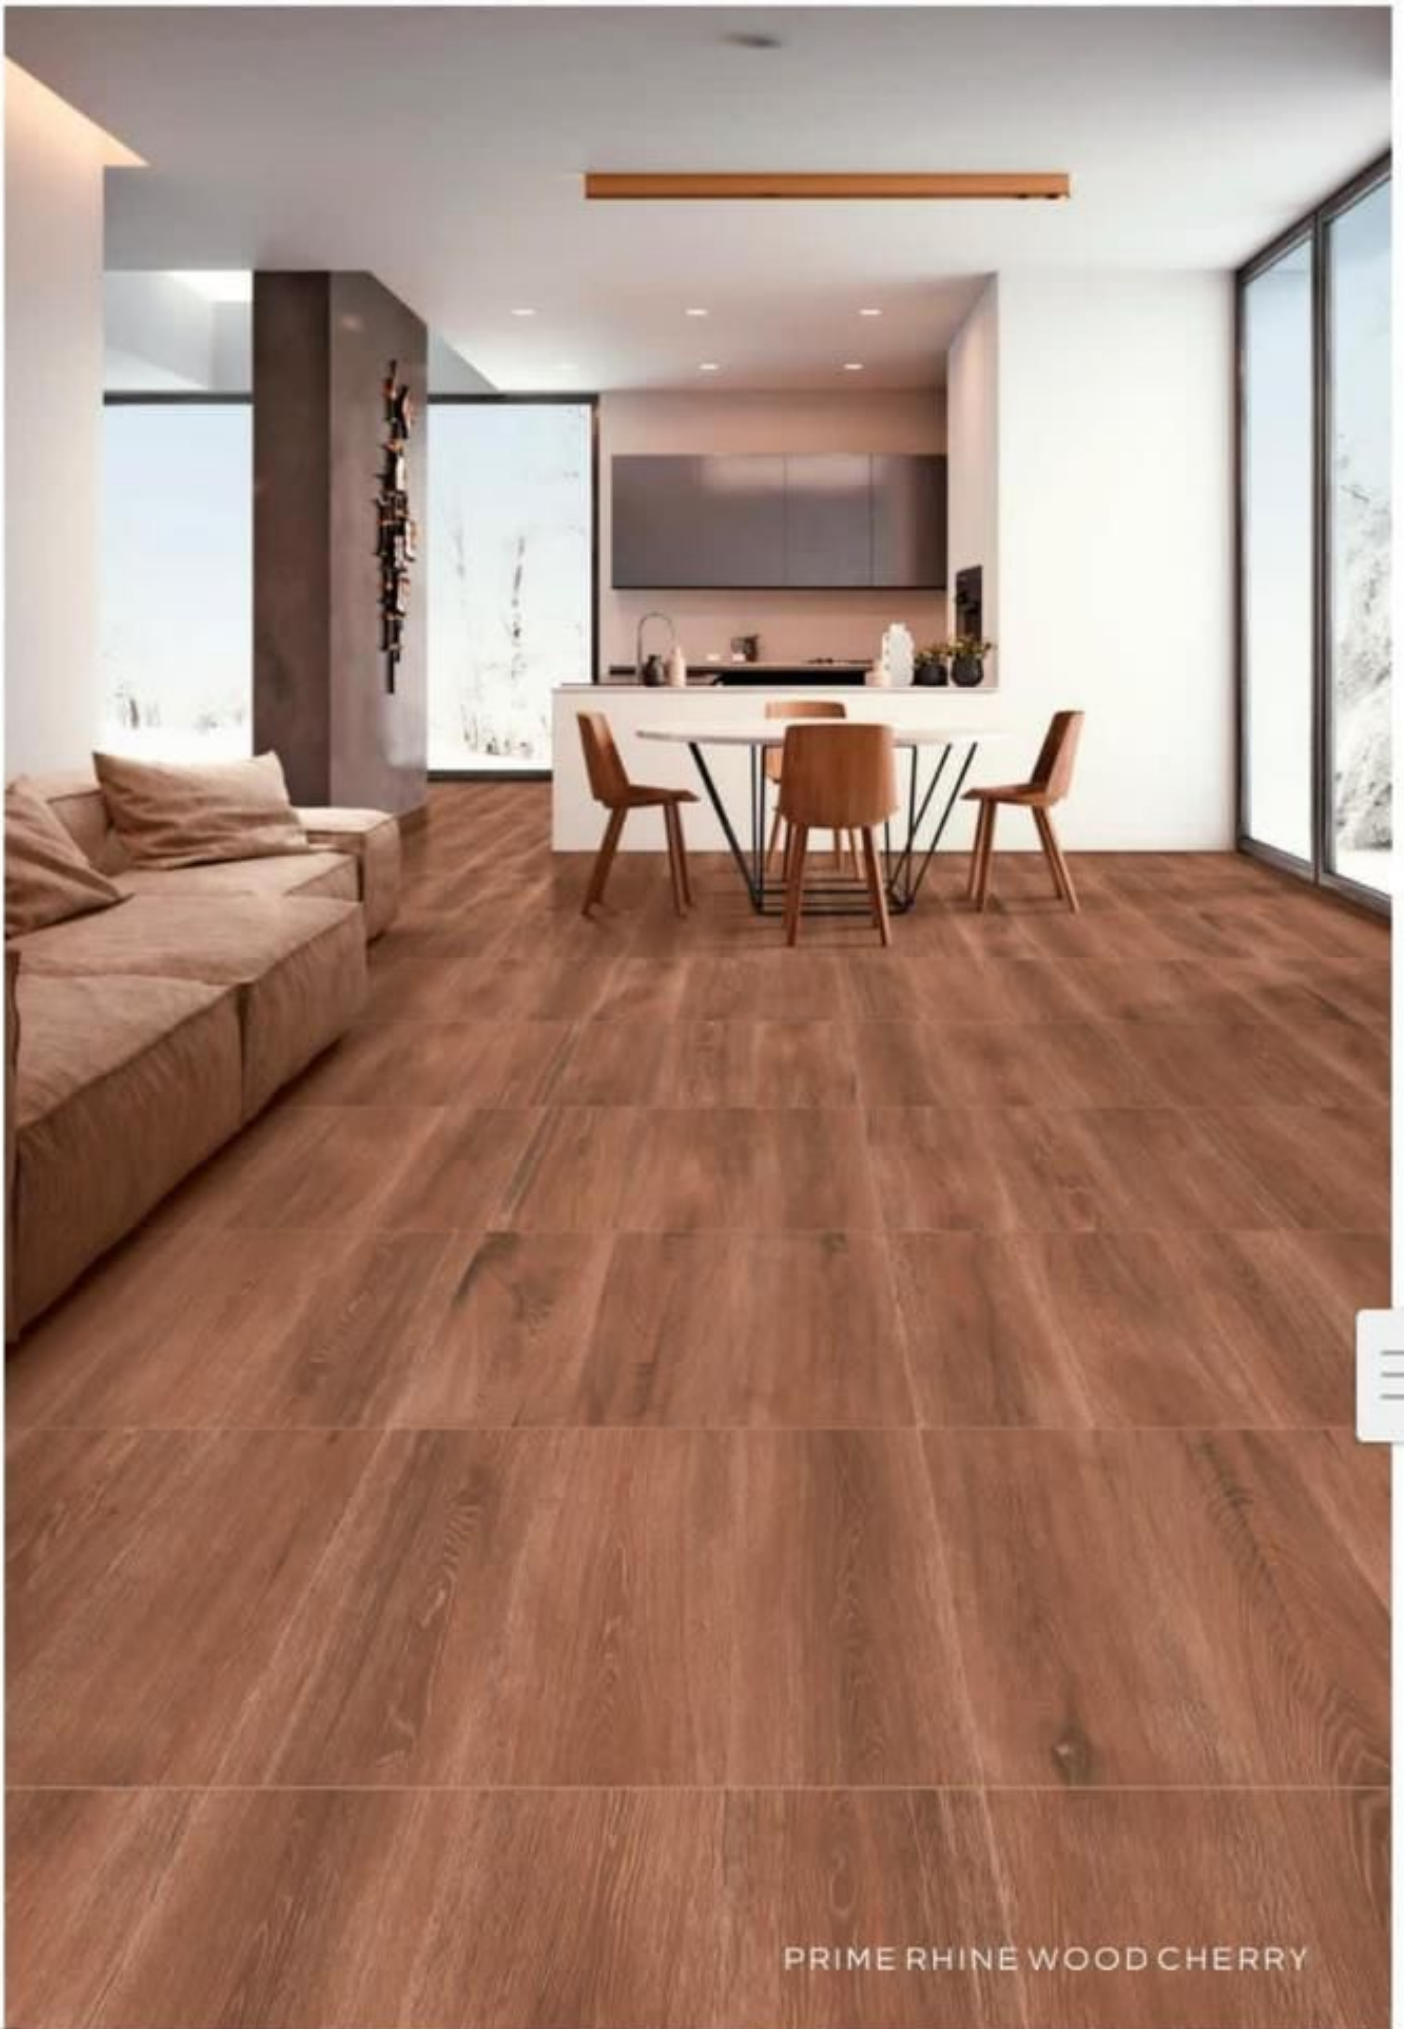

### FEATURES

High  
strength

Maintenance  
free

Eco  
friendly

Random  
designs

< 0.08% water  
absorption

Chemical  
resistant

PRIME RHINE WOOD CHERRY